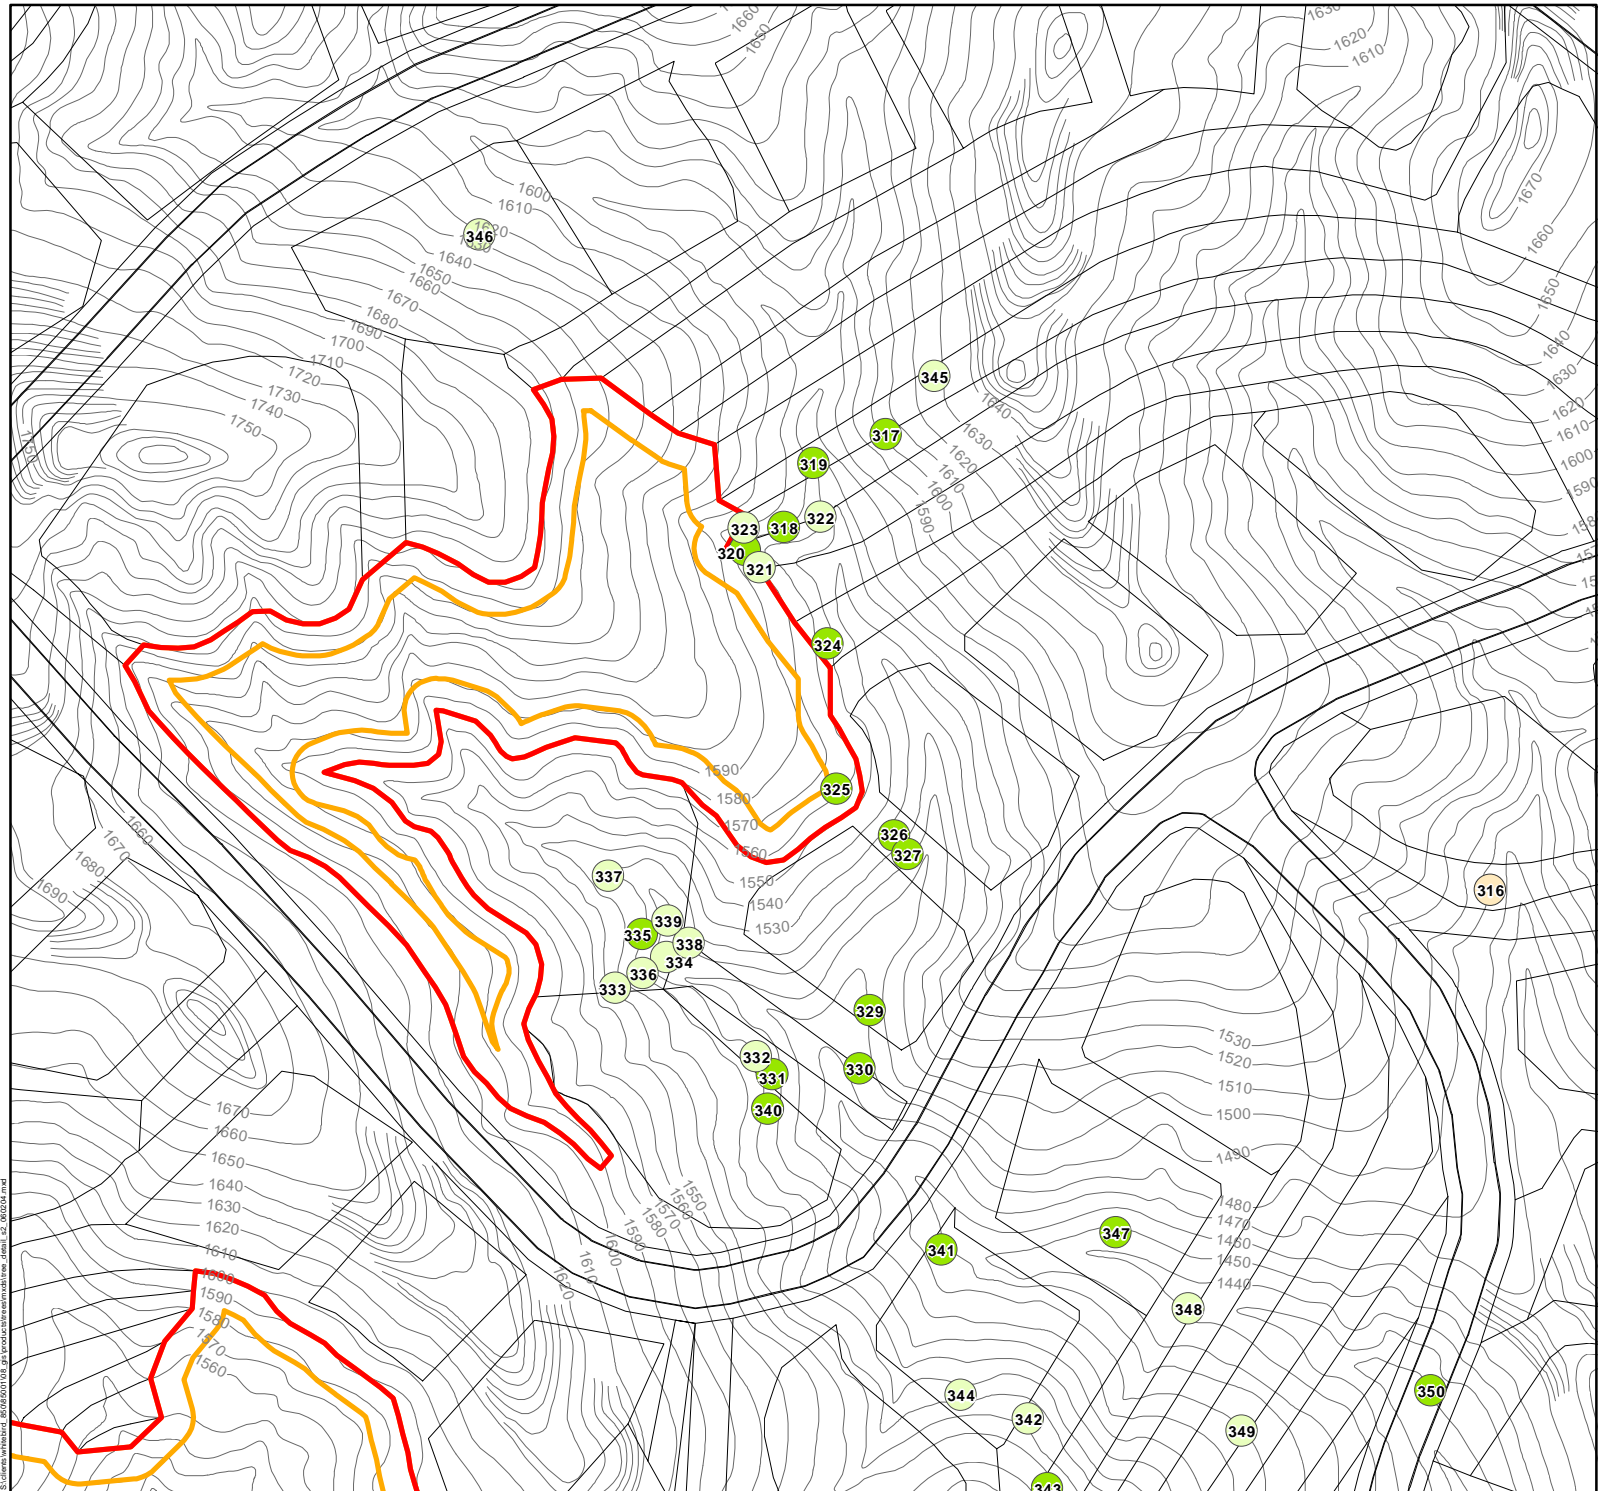

CANYON HILLS

City of Los Angeles | California

L E G E N D

1. **Oaks**
2. 8" - 17" DBH*
   - 18" - 35" DBH*
   - ≥ 36 DBH*
3. **Sycamores**
4. 12" - 17" DBH*
   - 18" - 35" DBH*
   - ≥ 36 DBH*
5. **Willows**
6. 12" - 17" DBH*
   - 18" - 35" DBH*

* Trunk Diameter at Breast Height

EXHIBIT 4i S2 TREE DETAIL