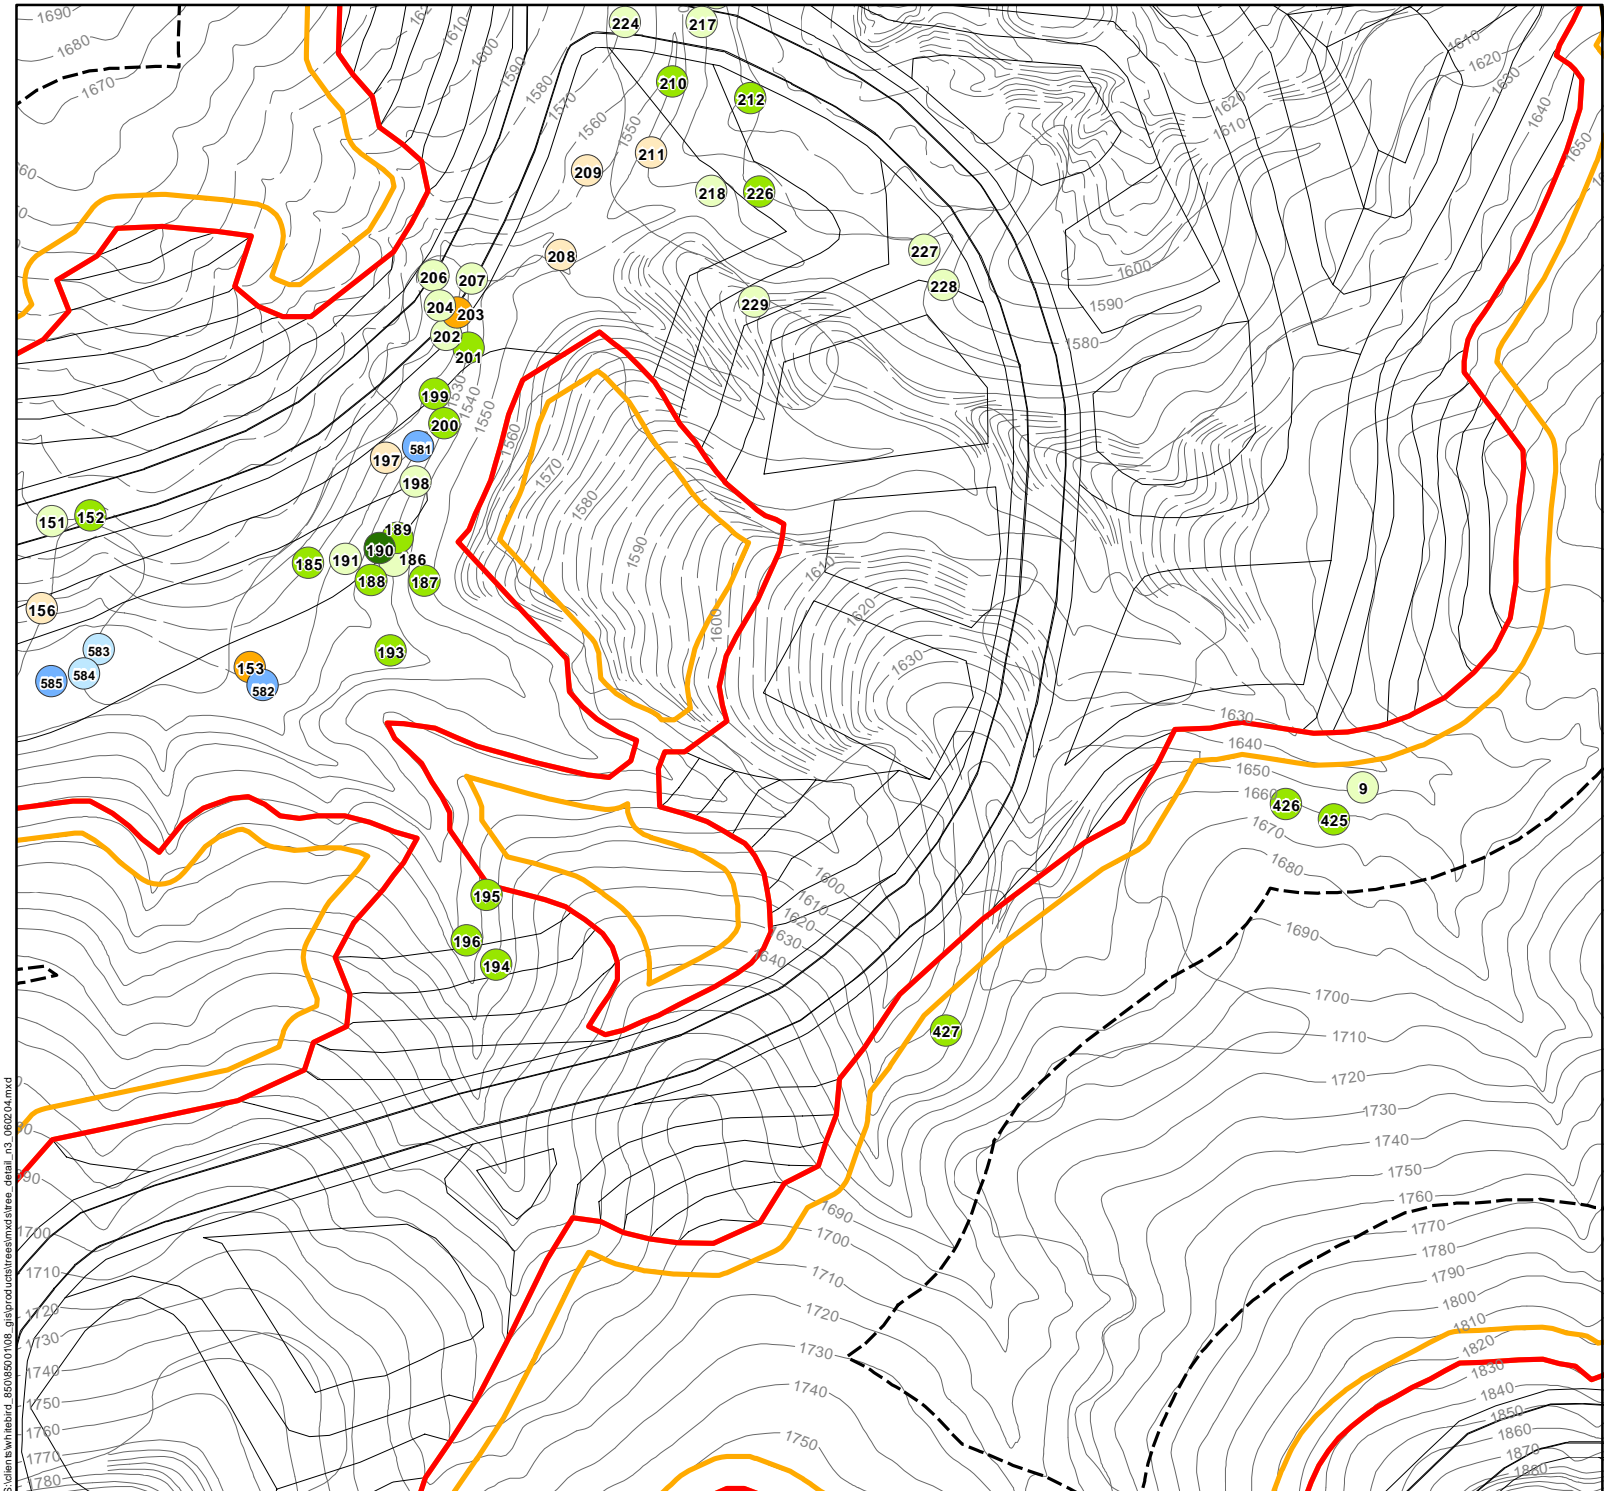

CANYON HILLS

City of Los Angeles | California

L E G E N D

1. **Oaks**
2. 8" - 17" DBH*
   - 18" - 35" DBH*
   - ≥ 36 DBH*
3. **Sycamores**
4. 12" - 17" DBH*
   - 18" - 35" DBH*
   - ≥ 36 DBH*
5. **Willows**
6. 12" - 17" DBH*
   - 18" - 35" DBH*
7. Trunk Diameter at Breast Height

EXHIBIT 4c N3 TREE DETAIL