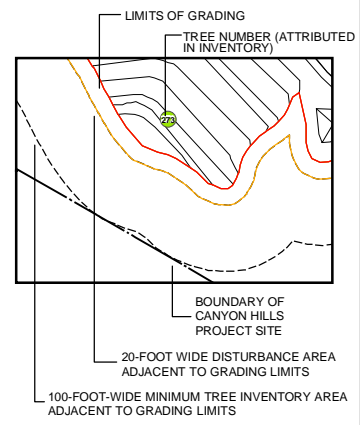

CANYON HILLS

City of Los Angeles | California

L E G E N D

1. **Oaks**
2. 8" - 17" DBH*
   - 18" - 35" DBH*
   - ≥ 36 DBH*
3. **Sycamores**
4. 12" - 17" DBH*
   - 18" - 35" DBH*
   - ≥ 36 DBH*
5. **Willows**
6. 12" - 17" DBH*
   - 18" - 35" DBH*

* Trunk Diameter at Breast Height