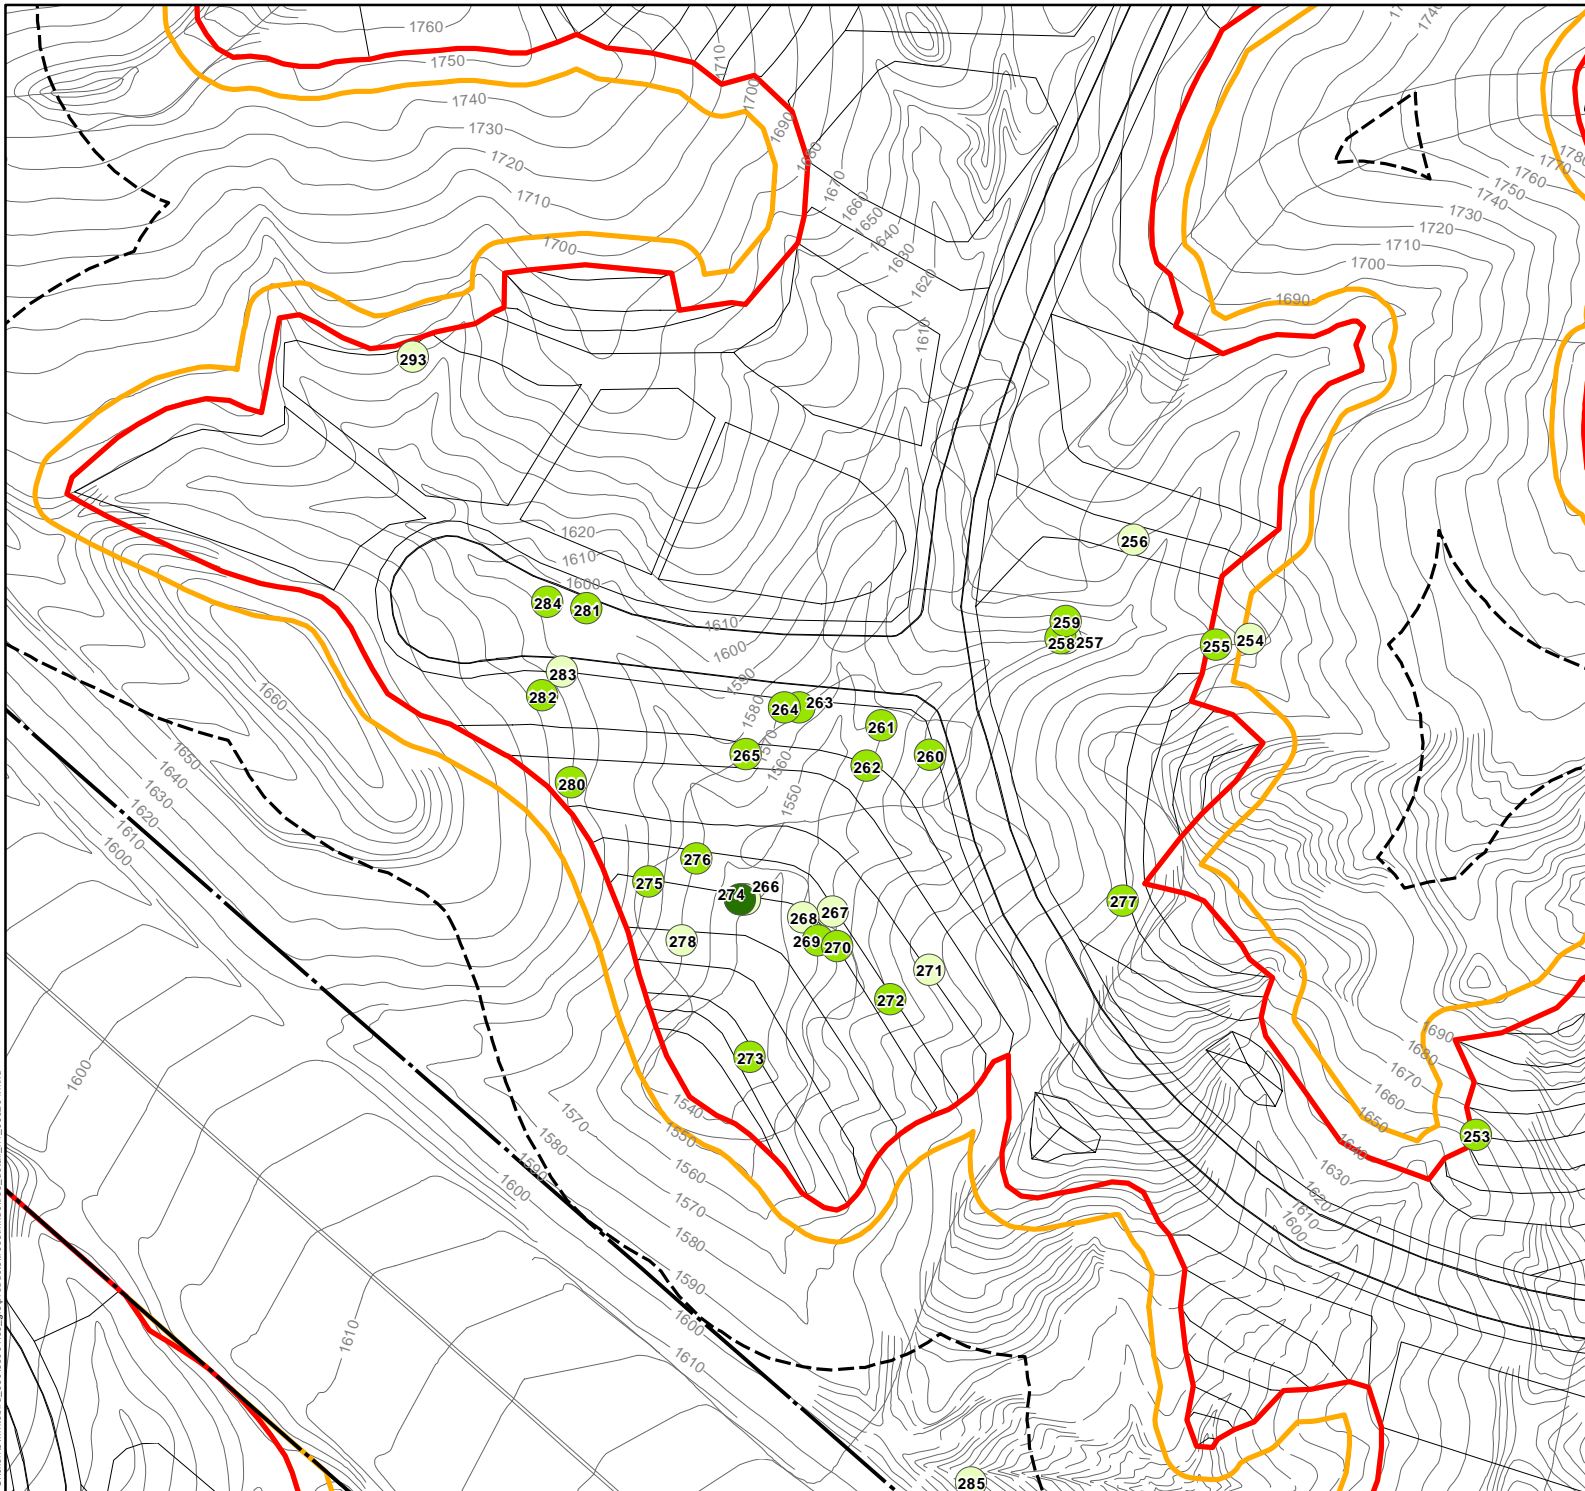

CANYON HILLS

City of Los Angeles | California

L E G E N D

1. **Oaks**
2. 8" - 17" DBH*
   - 18" - 35" DBH*
   - ≥ 36 DBH*
3. **Sycamores**
4. 12" - 17" DBH*
   - 18" - 35" DBH*
   - ≥ 36 DBH*
5. **Willows**
6. 12" - 17" DBH*
   - 18" - 35" DBH*

* Trunk Diameter at Breast Height

EXHIBIT 4a N1 TREE DETAIL