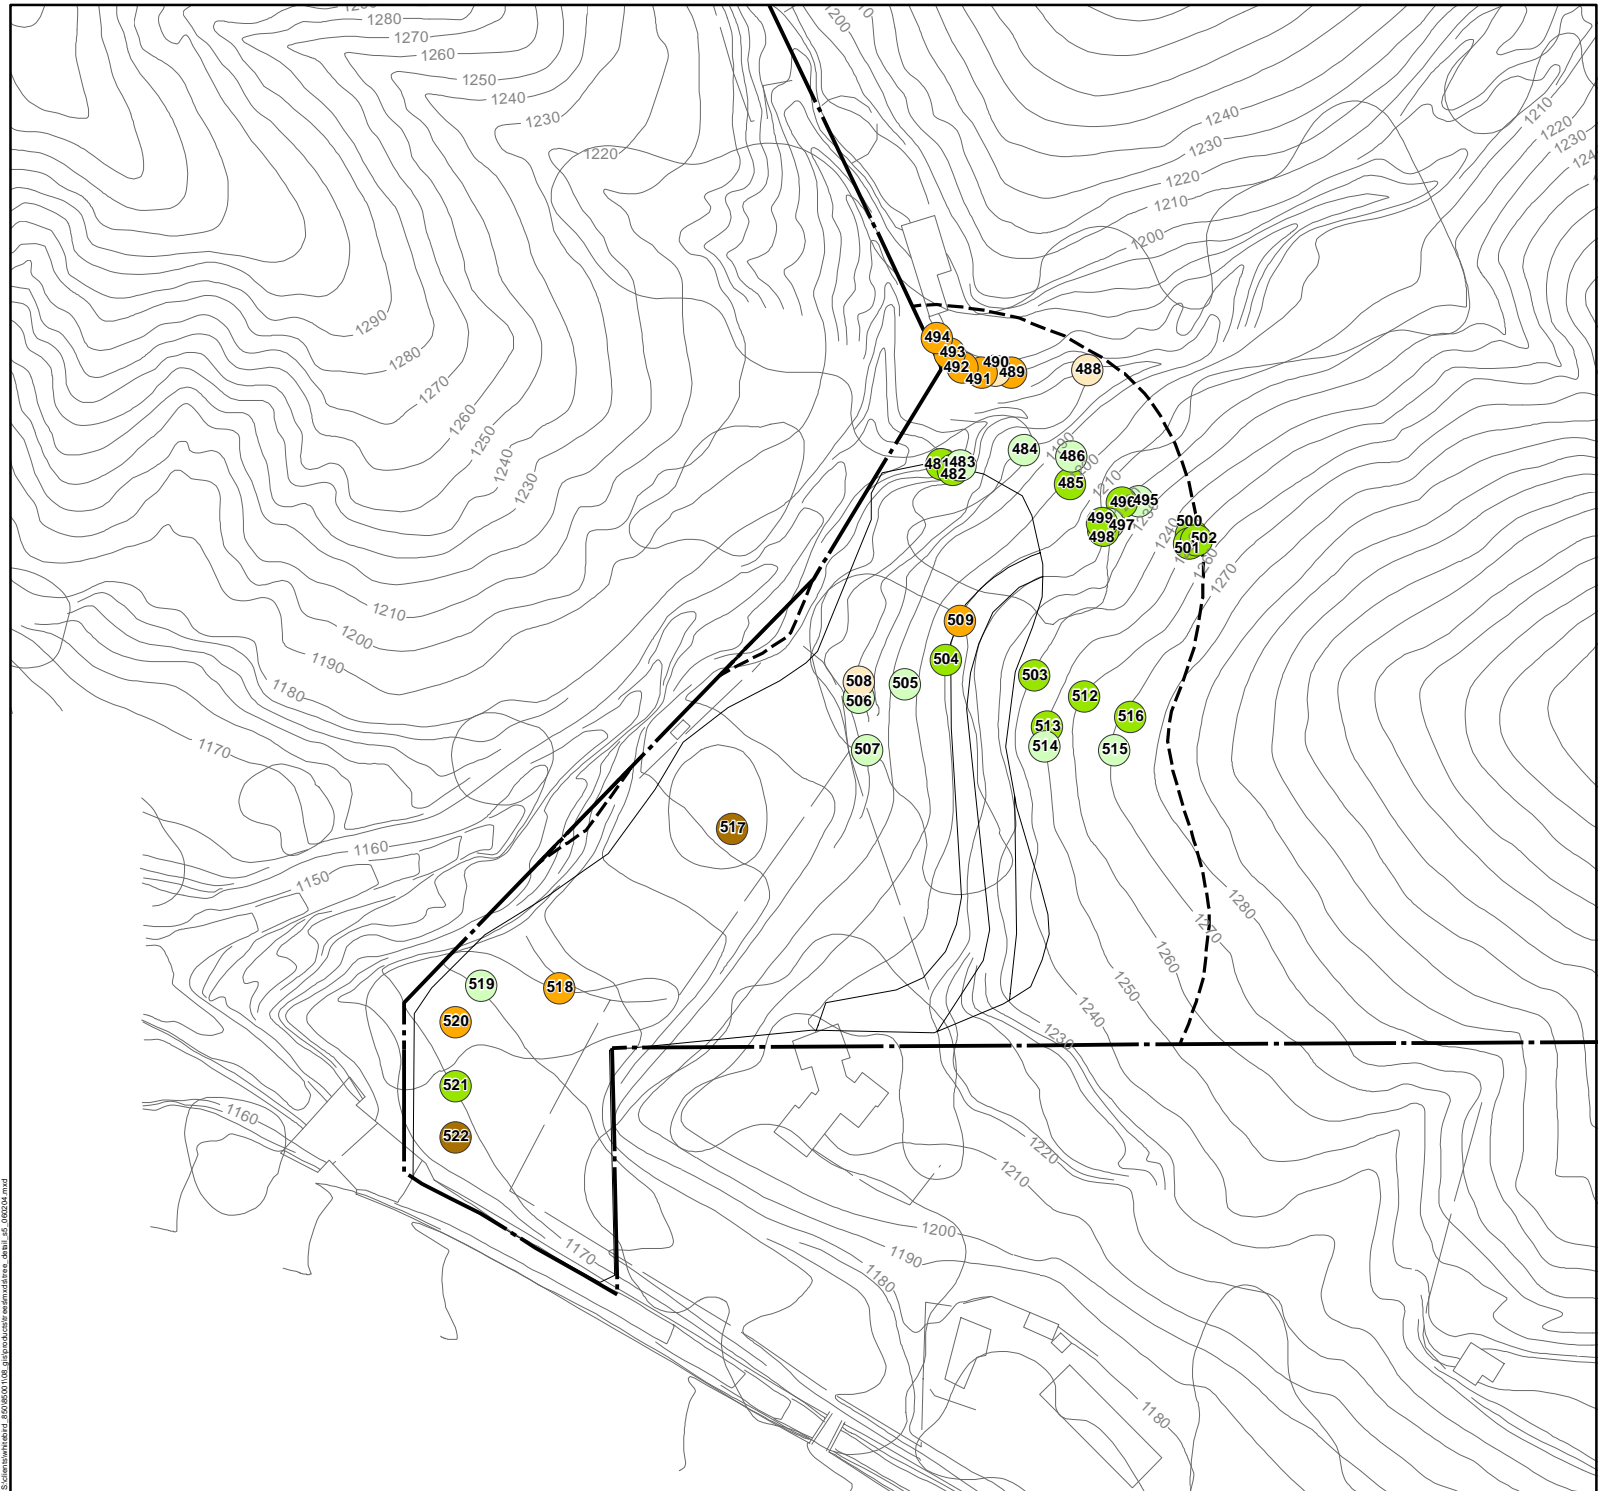

CANYON HILLS

City of Los Angeles | California

L E G E N D

1. **Oaks**
2. 8" - 17" DBH*
   - 18" - 35" DBH*
   - ≥ 36 DBH*
3. **Sycamores**
4. 12" - 17" DBH*
   - 18" - 35" DBH*
   - ≥ 36 DBH*
5. **Willows**
6. 12" - 17" DBH*
   - 18" - 35" DBH*

* Trunk Diameter at Breast Height

EXHIBIT 41 S5 TREE DETAIL