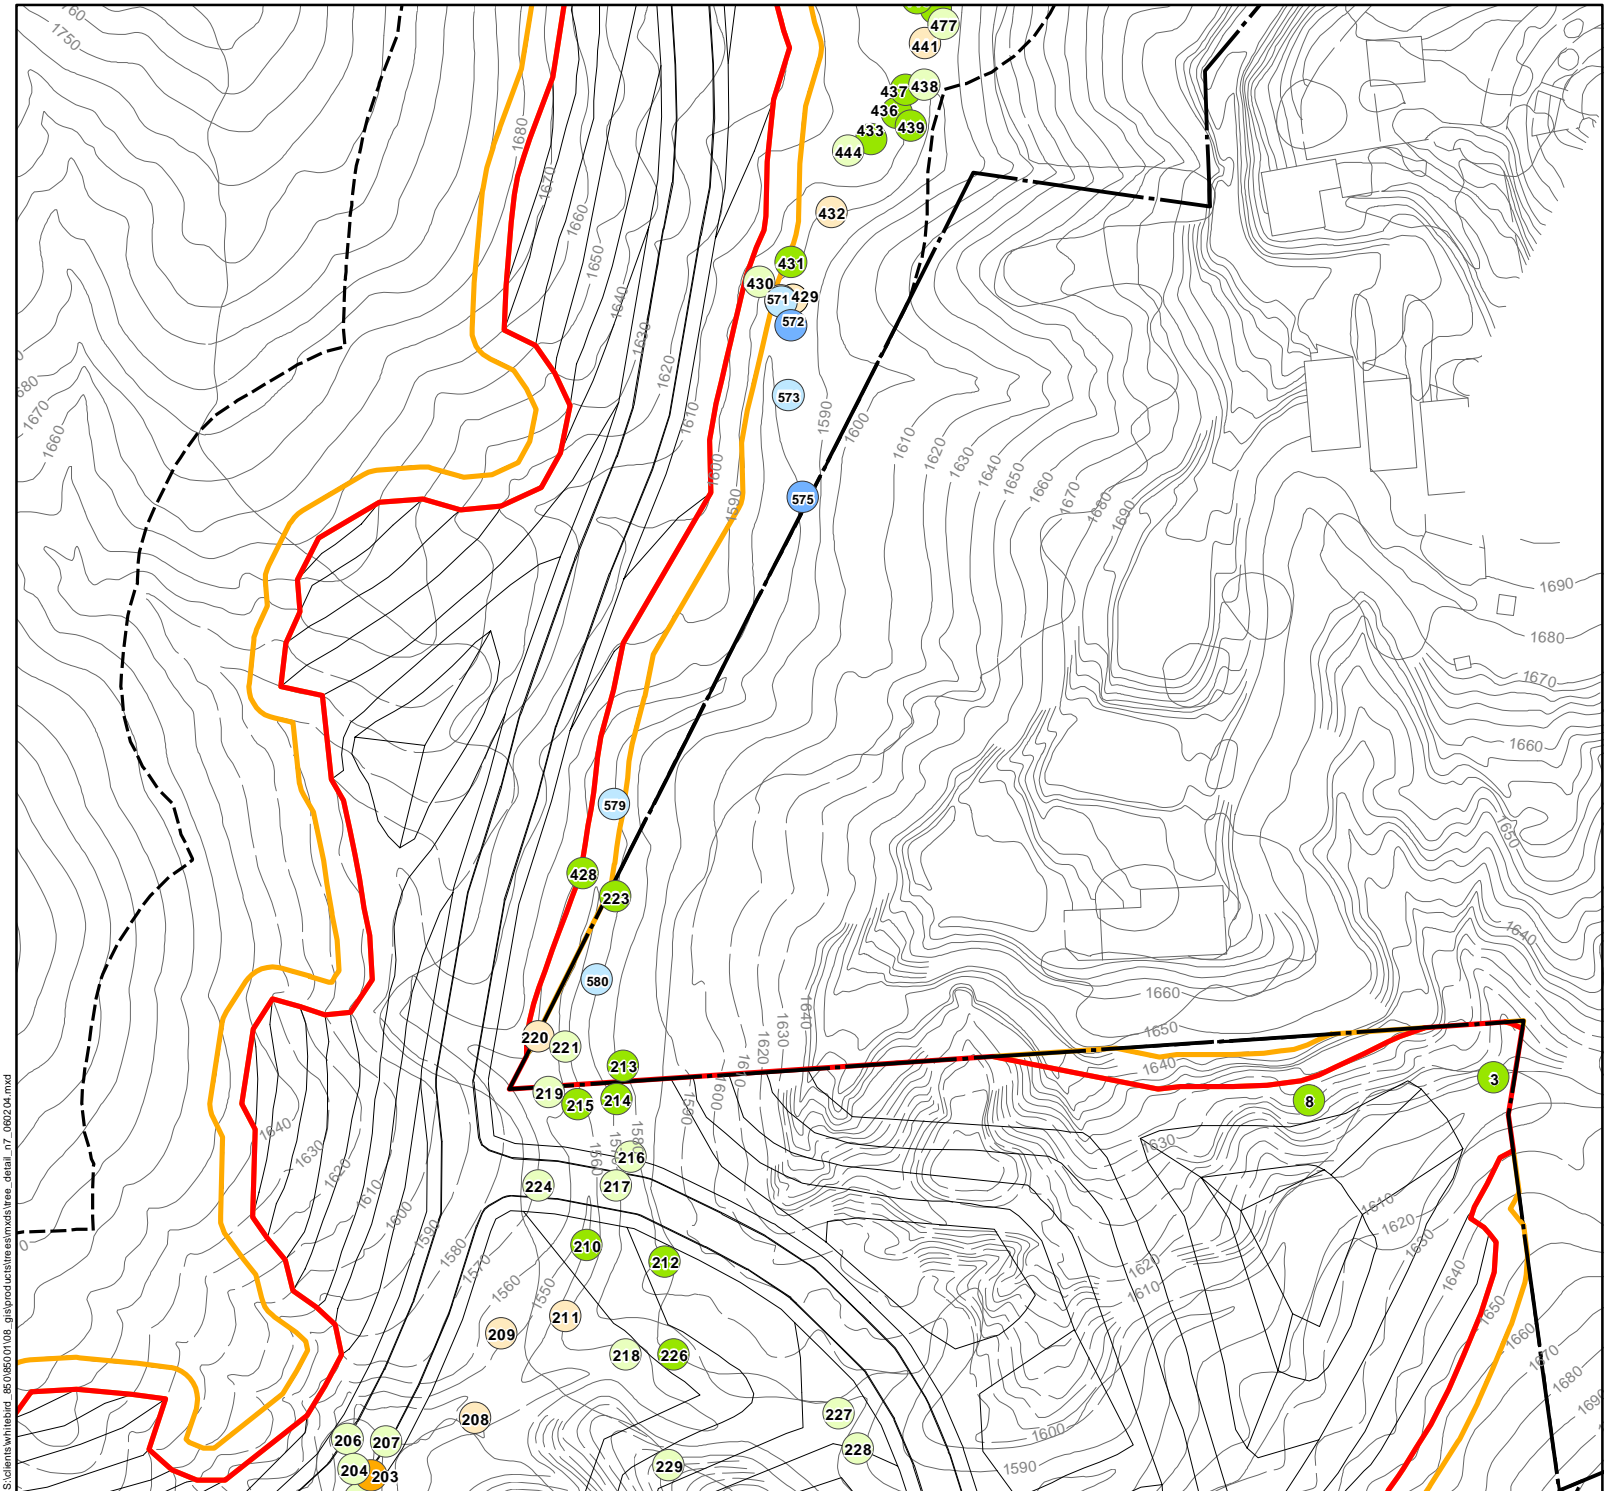

CANYON HILLS

City of Los Angeles | California

L E G E N D

1. **Oaks**
2. 8" - 17" DBH*
   - 18" - 35" DBH*
   - ≥ 36 DBH*
3. **Sycamores**
4. 12" - 17" DBH*
   - 18" - 35" DBH*
   - ≥ 36 DBH*
5. **Willows**
6. 12" - 17" DBH*
   - 18" - 35" DBH*

* Trunk Diameter at Breast Height

EXHIBIT 4g N7 TREE DETAIL