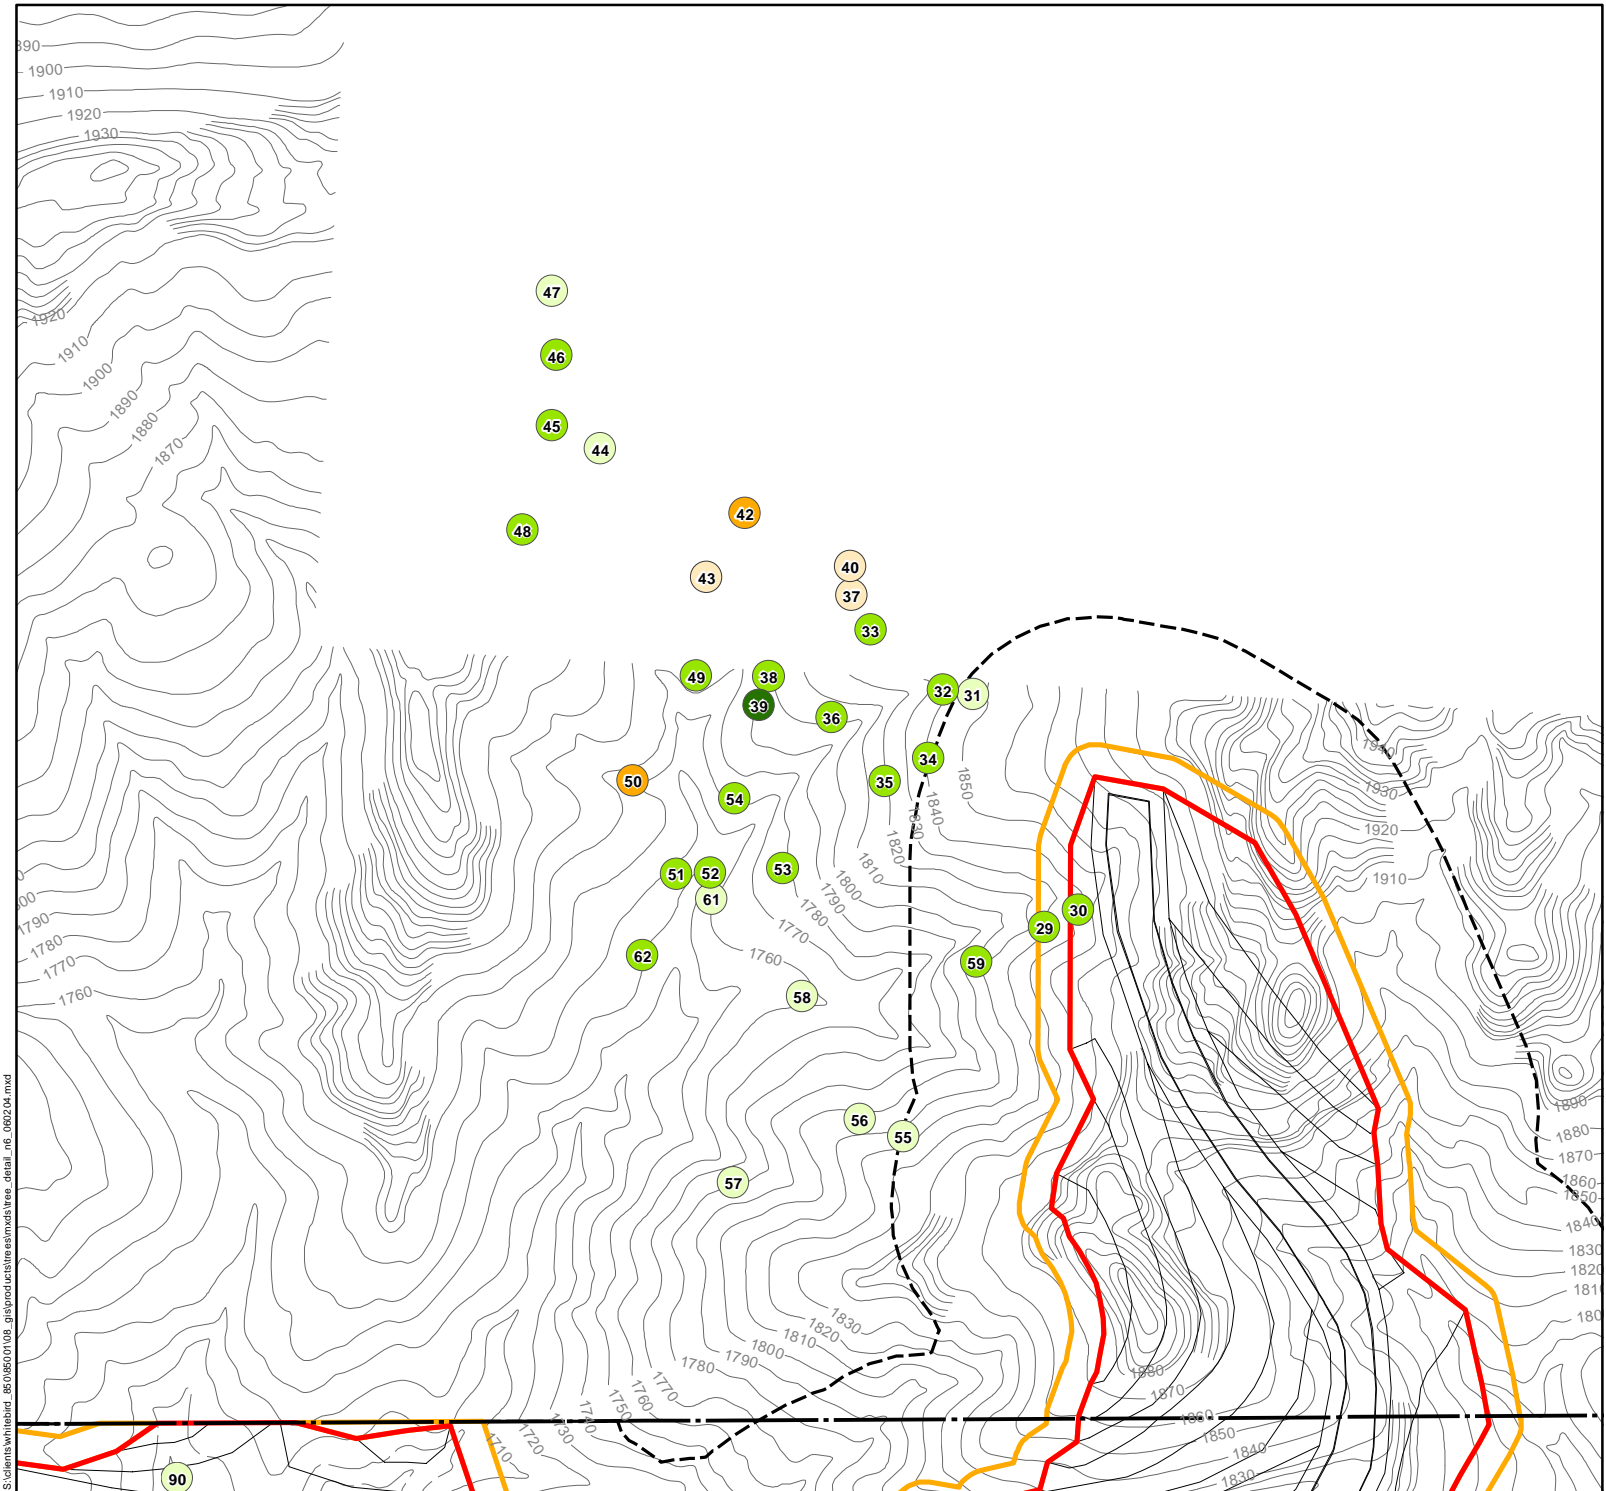

CANYON HILLS

City of Los Angeles | California

L E G E N D

1. **Oaks**
2. 8" - 17" DBH*
   - 18" - 35" DBH*
   - ≥ 36 DBH*
3. **Sycamores**
4. 12" - 17" DBH*
   - 18" - 35" DBH*
   - ≥ 36 DBH*
5. **Willows**
6. 12" - 17" DBH*
   - 18" - 35" DBH*

* Trunk Diameter at Breast Height

EXHIBIT 4f N6 TREE DETAIL