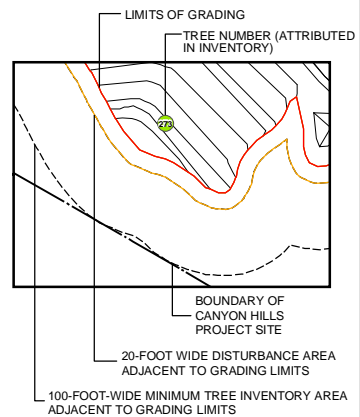

CANYON HILLS

City of Los Angeles | California

L E G E N D

1. **Oaks**
2. 8" - 17" DBH*
   - 18" - 35" DBH*
   - ≥ 36 DBH*
3. **Sycamores**
4. 12" - 17" DBH*
   - 18" - 35" DBH*
   - ≥ 36 DBH*
5. **Willows**
6. 12" - 17" DBH*
   - 18" - 35" DBH*
7. Trunk Diameter at Breast Height