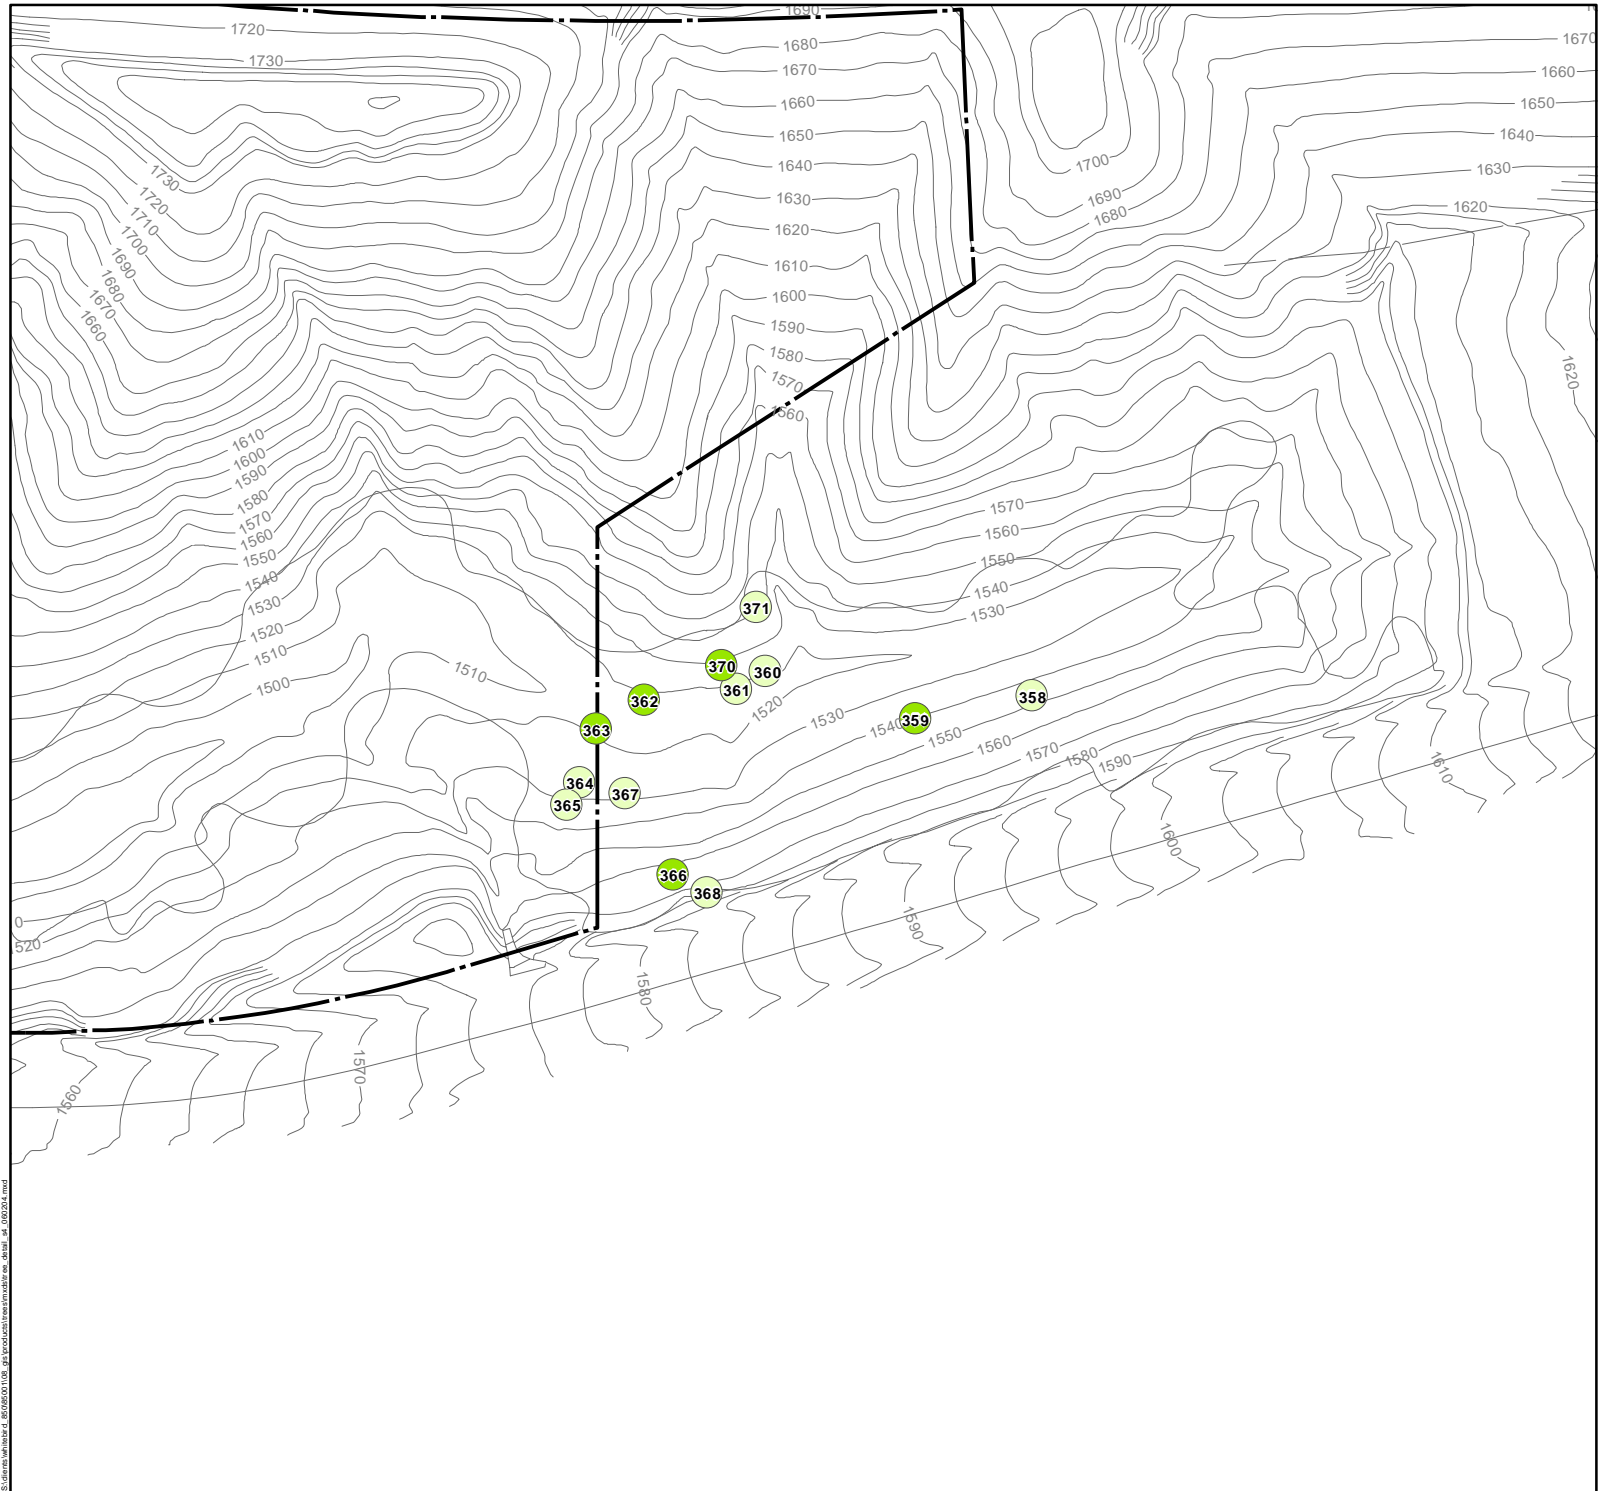

CANYON HILLS

City of Los Angeles | California

L E G E N D

1. **Oaks**
2. 8" - 17" DBH*
   - 18" - 35" DBH*
   - ≥ 36 DBH*
3. **Sycamores**
4. 12" - 17" DBH*
   - 18" - 35" DBH*
   - ≥ 36 DBH*
5. **Willows**
6. 12" - 17" DBH*
   - 18" - 35" DBH*

* Trunk Diameter at Breast Height

EXHIBIT 4k S4 TREE DETAIL