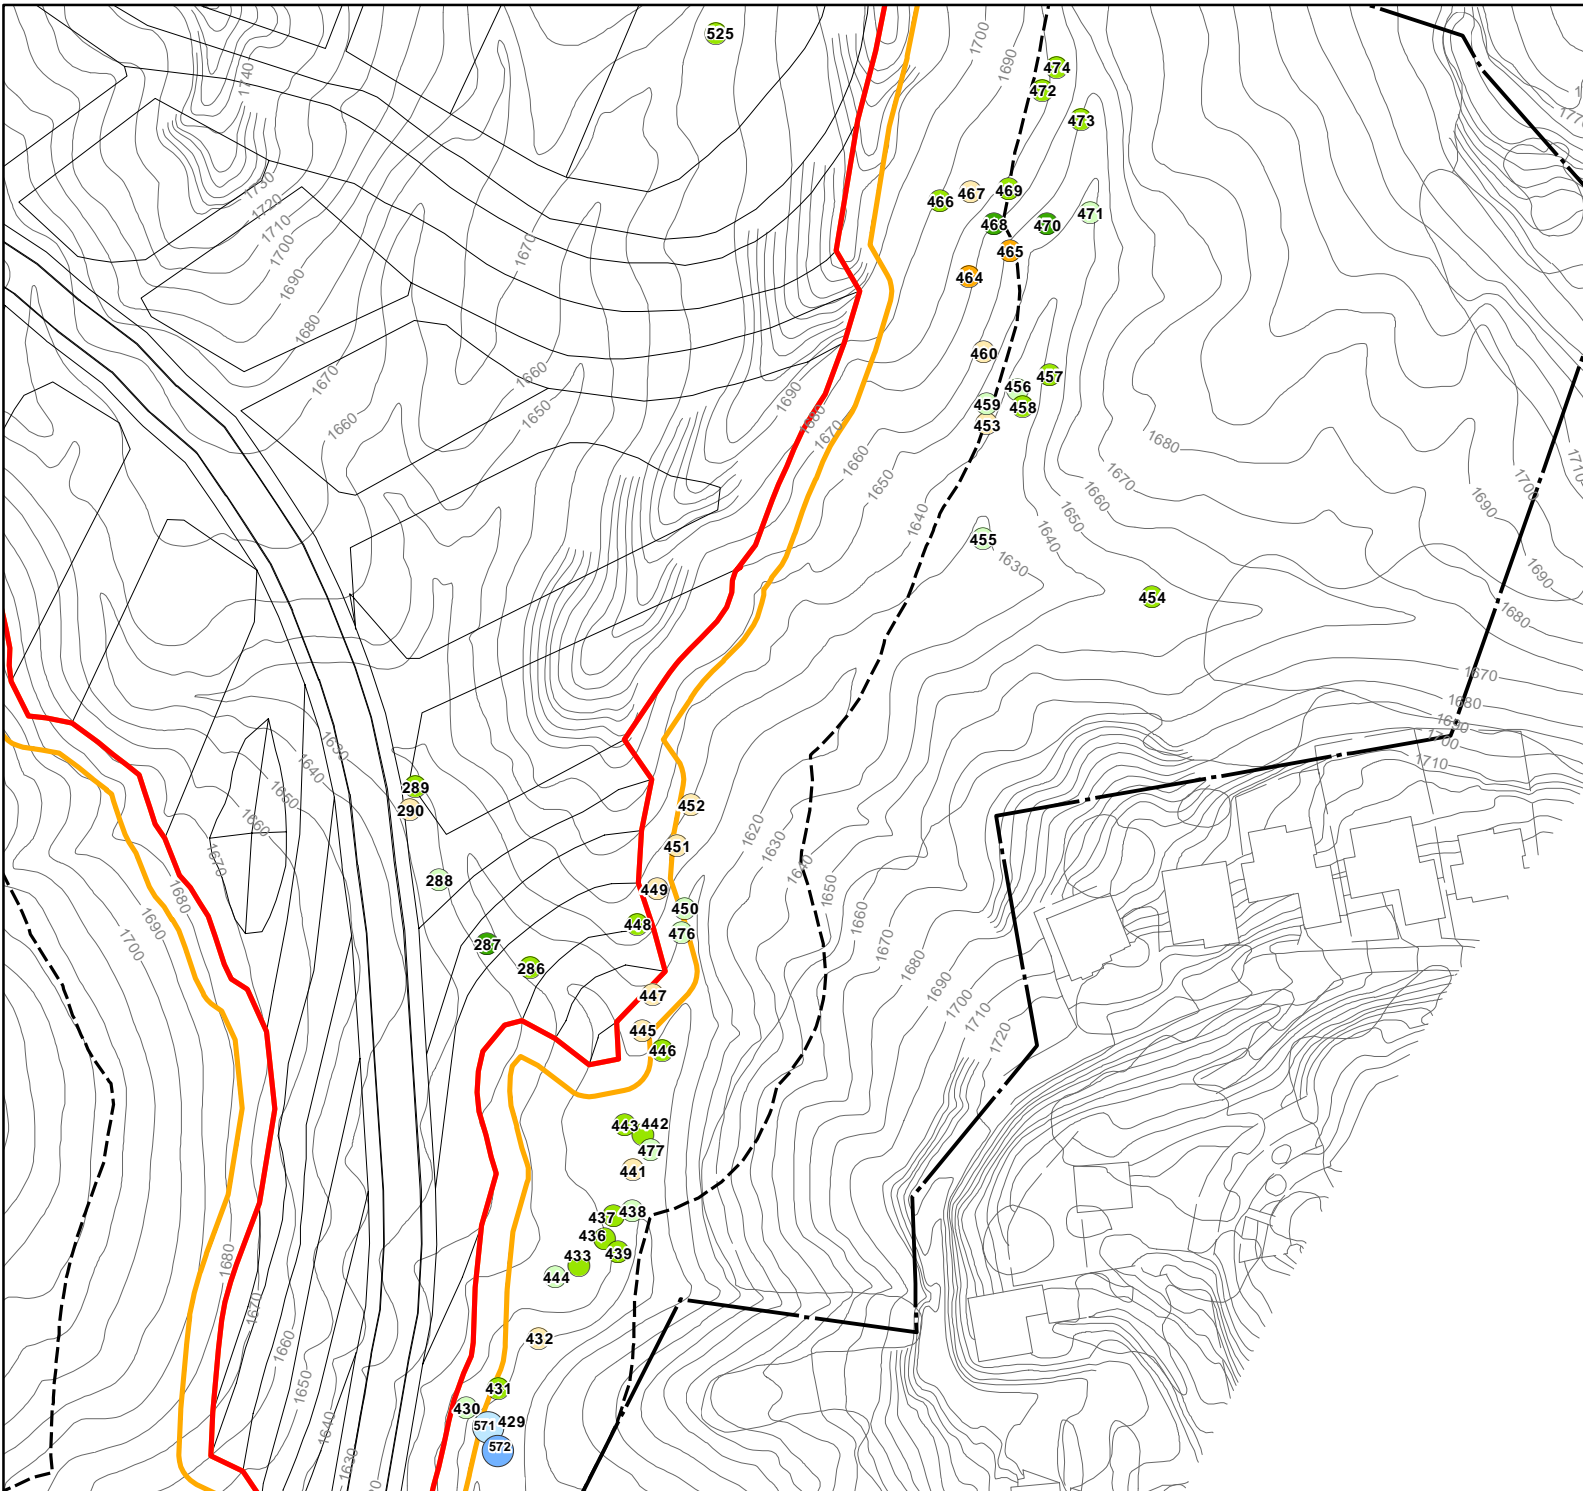

CANYON HILLS

City of Los Angeles | California

L E G E N D

1. **Oaks**
2. 8" - 17" DBH*
   - 18" - 35" DBH*
   - ≥ 36 DBH*
3. **Sycamores**
4. 12" - 17" DBH*
   - 18" - 35" DBH*
   - ≥ 36 DBH*
5. **Willows**
6. 12" - 17" DBH*
   - 18" - 35" DBH*

* Trunk Diameter at Breast Height

EXHIBIT 4d
N4 TREE DETAIL