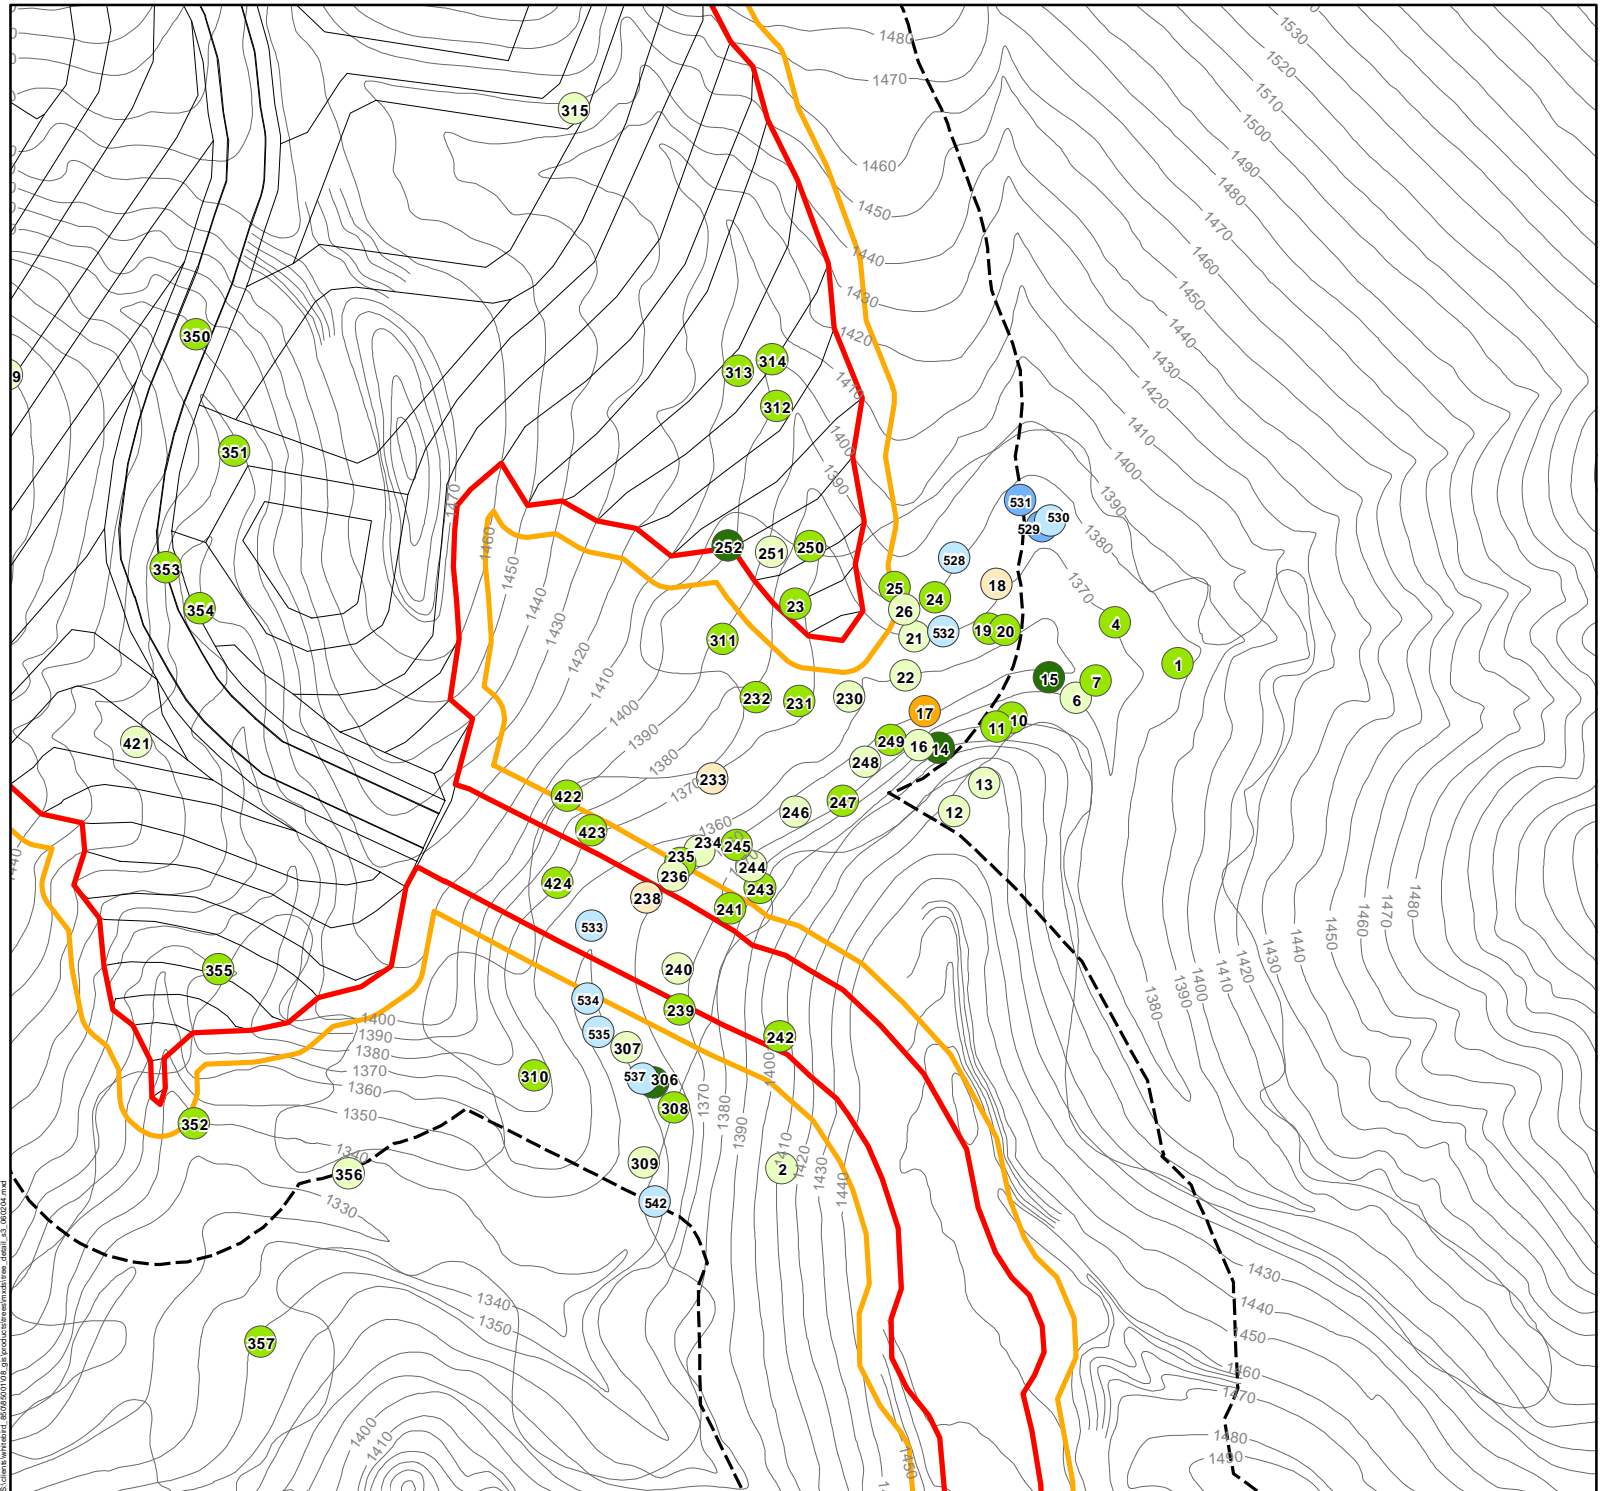

CANYON HILLS

City of Los Angeles | California

L E G E N D

1. **Oaks**
2. 8" - 17" DBH*
   - 18" - 35" DBH*
   - ≥ 36 DBH*
3. **Sycamores**
4. 12" - 17" DBH*
   - 18" - 35" DBH*
   - ≥ 36 DBH*
5. **Willows**
6. 12" - 17" DBH*
   - 18" - 35" DBH*

* Trunk Diameter at Breast Height

EXHIBIT 4j S3 TREE DETAIL