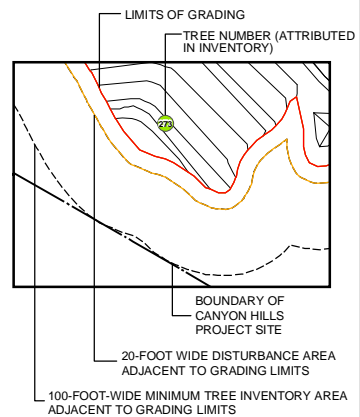

CANYON HILLS

City of Los Angeles | California

L E G E N D

1. **Oaks**
2. 8" - 17" DBH*
   - 18" - 35" DBH*
   - ≥ 36 DBH*
3. **Sycamores**
4. 12" - 17" DBH*
   - 18" - 35" DBH*
   - ≥ 36 DBH*
5. **Willows**
6. 12" - 17" DBH*
   - 18" - 35" DBH*

* Trunk Diameter at Breast Height