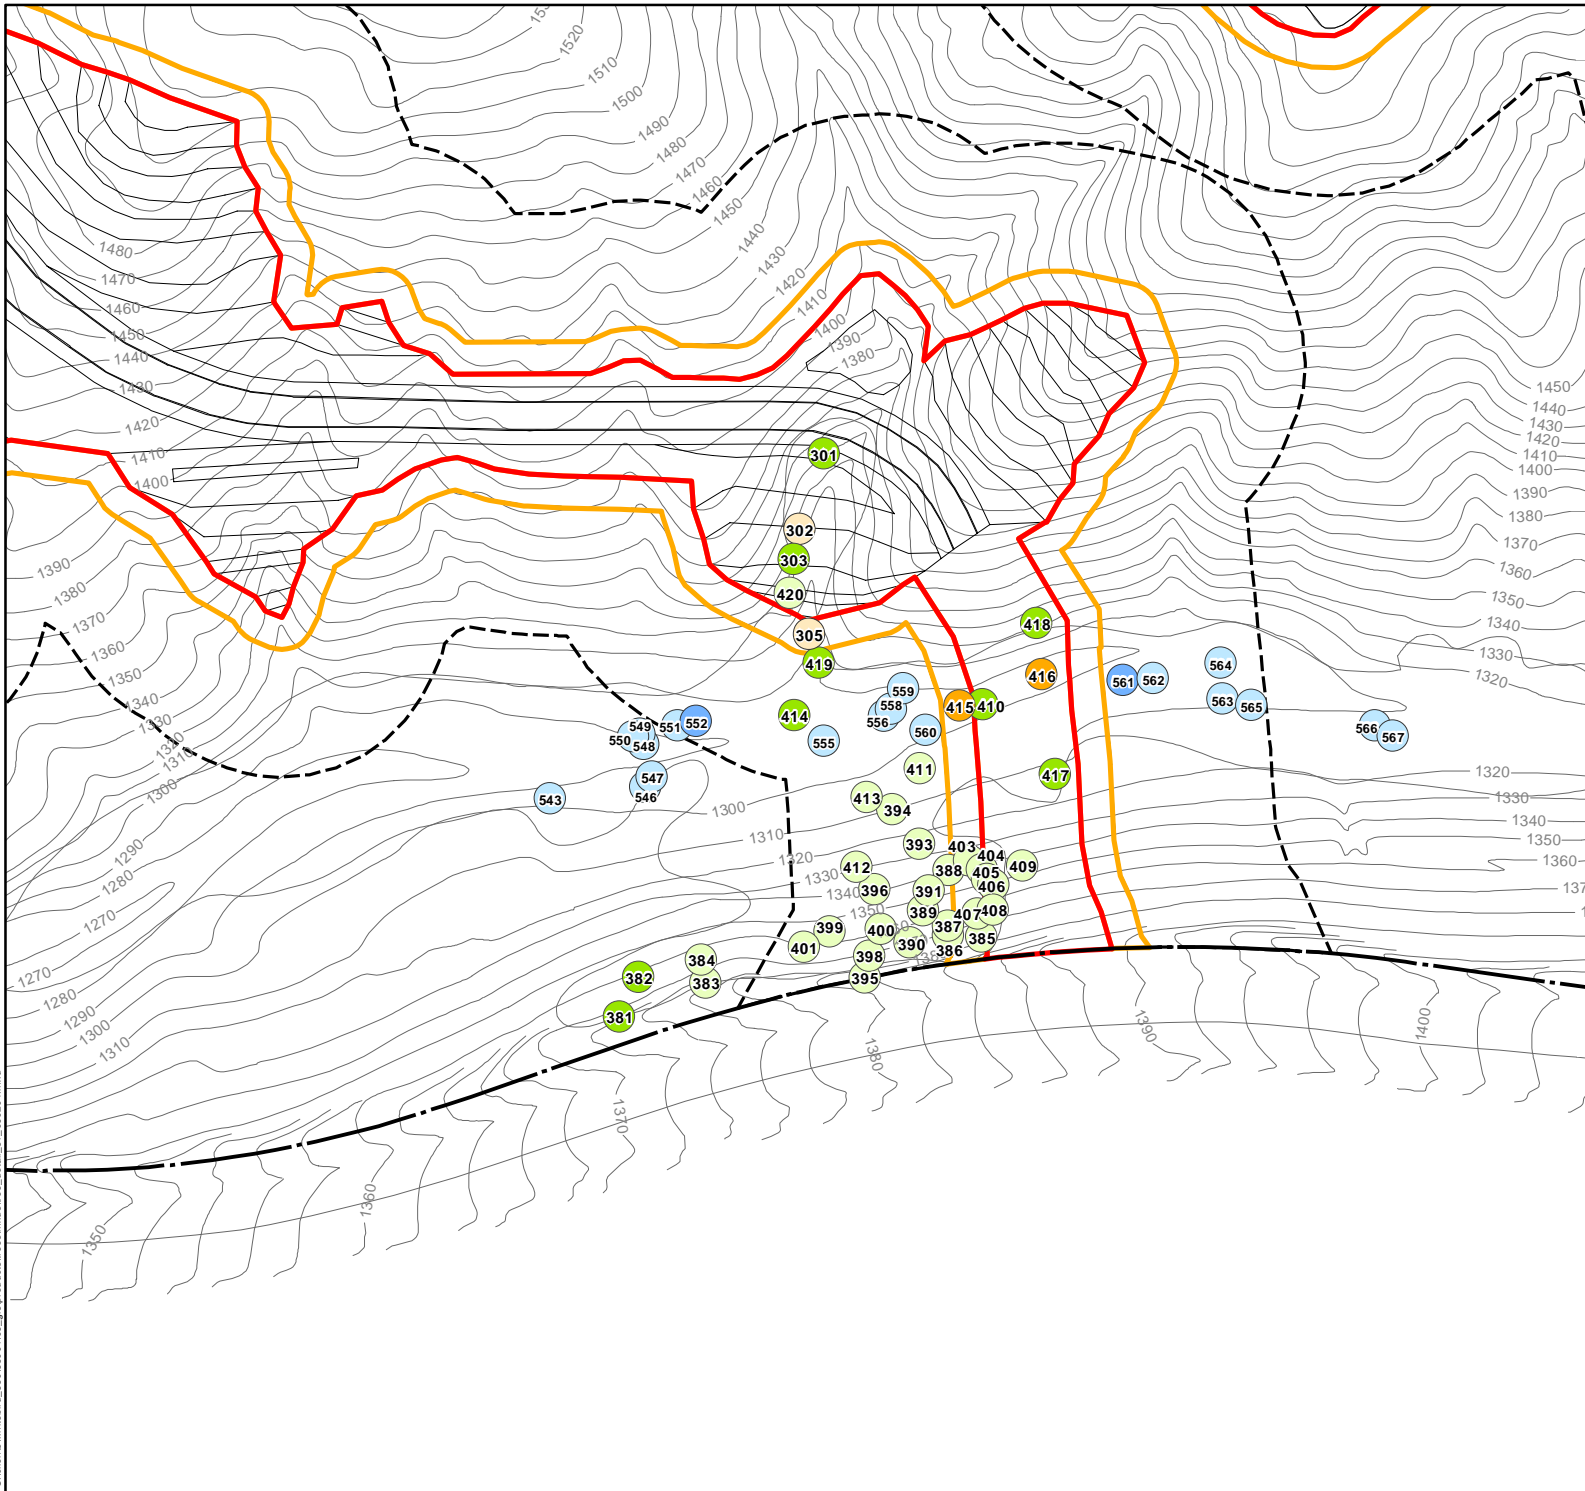

CANYON HILLS

City of Los Angeles | California

L E G E N D

- **Oaks**
- 8" - 17" DBH*
- 18" - 35" DBH*
- ≥ 36 DBH*
- **Sycamores**
- 12" - 17" DBH*
- 18" - 35" DBH*
- ≥ 36 DBH*
- **Willows**
- 12" - 17" DBH*
- 18" - 35" DBH*

* Trunk Diameter at Breast Height

EXHIBIT 4h S1 TREE DETAIL