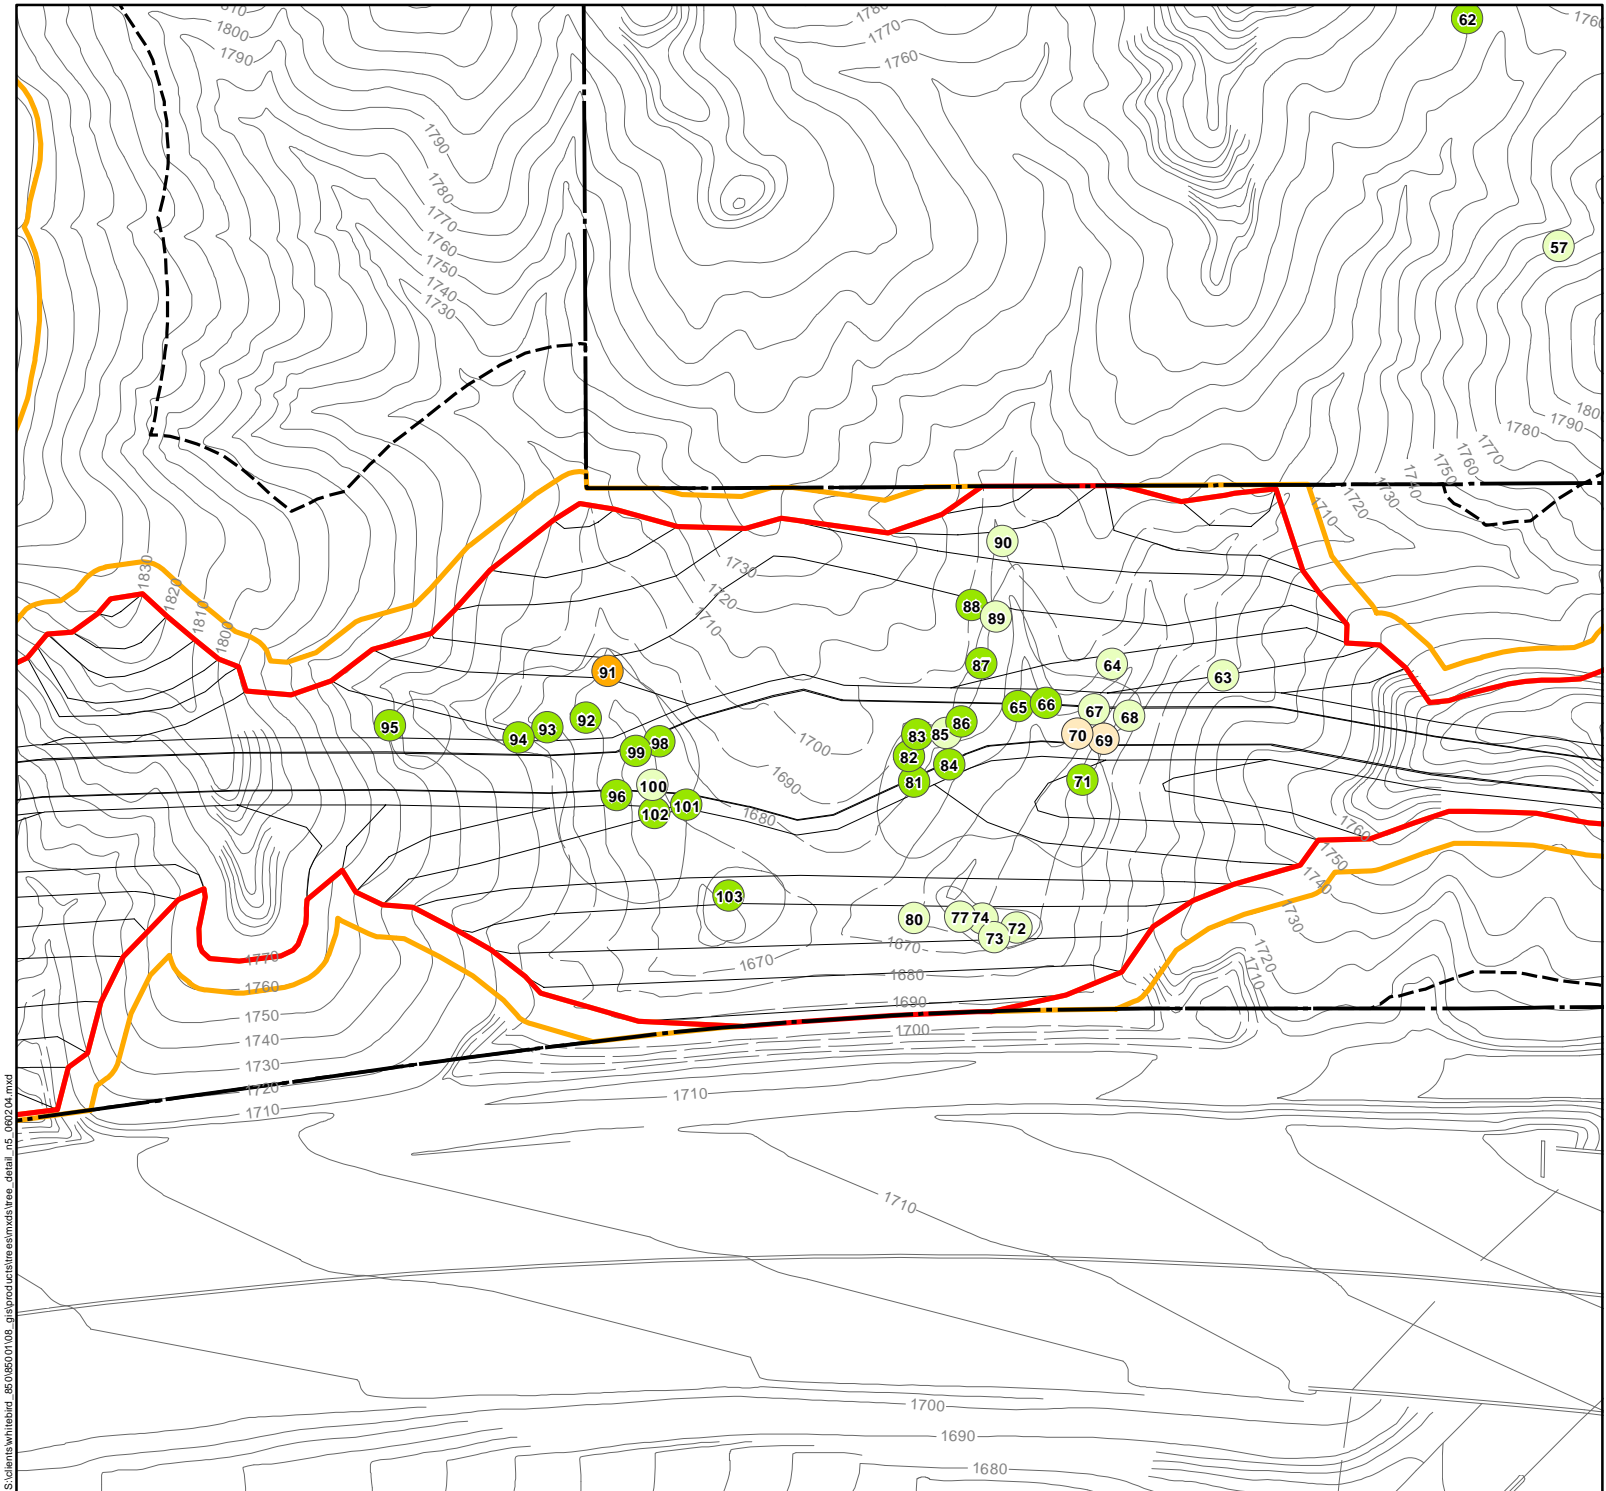

CANYON HILLS

City of Los Angeles | California

L E G E N D

1. **Oaks**
2. 8" - 17" DBH*
   - 18" - 35" DBH*
   - ≥ 36 DBH*
3. **Sycamores**
4. 12" - 17" DBH*
   - 18" - 35" DBH*
   - ≥ 36 DBH*
5. **Willows**
6. 12" - 17" DBH*
   - 18" - 35" DBH*

* Trunk Diameter at Breast Height

EXHIBIT 4e N5 TREE DETAIL