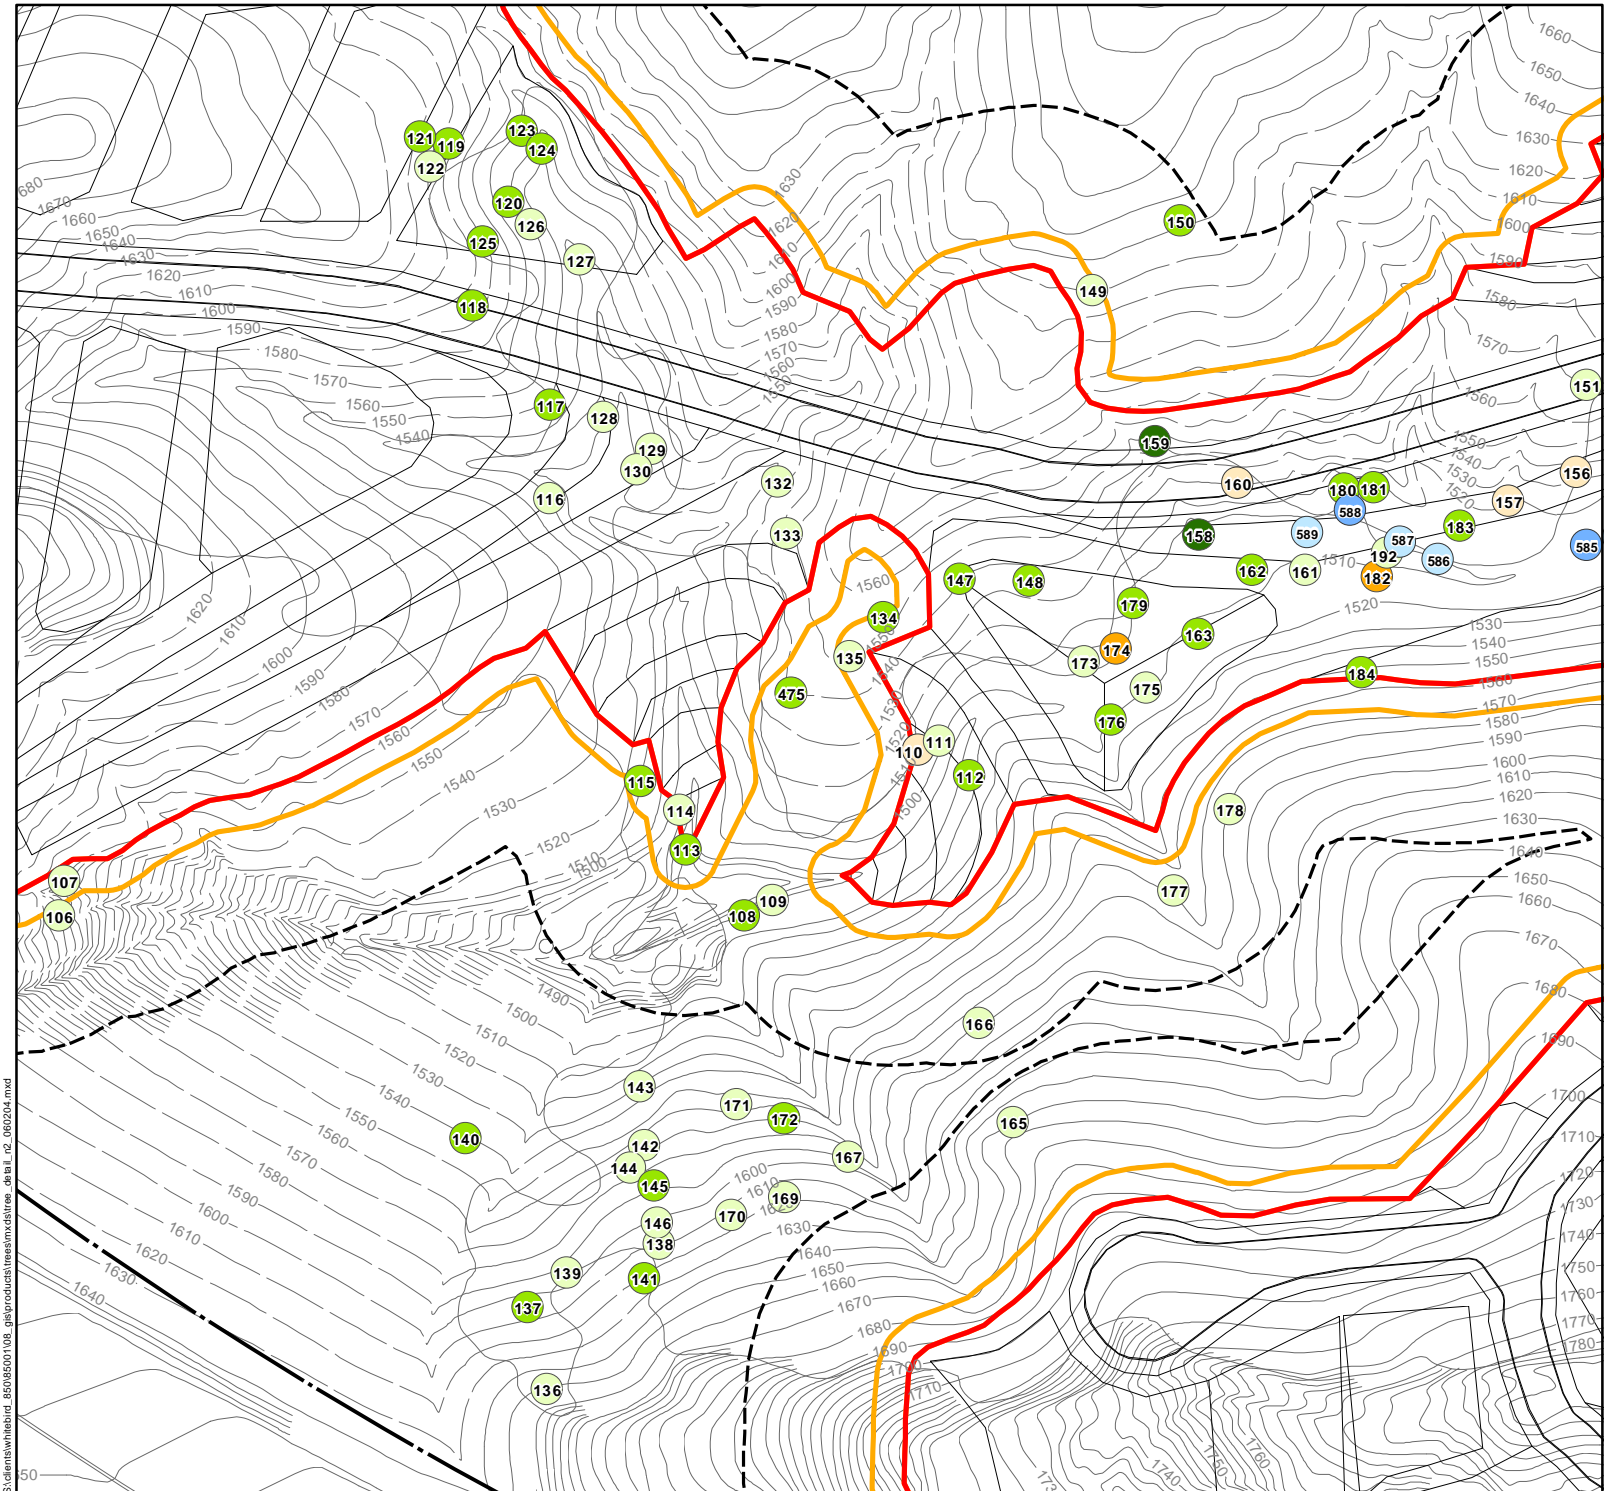

CANYON HILLS

City of Los Angeles | California

L E G E N D

1. **Oaks**
2. 8" - 17" DBH*
   - 18" - 35" DBH*
   - ≥ 36 DBH*
3. **Sycamores**
4. 12" - 17" DBH*
   - 18" - 35" DBH*
   - ≥ 36 DBH*
5. **Willows**
6. 12" - 17" DBH*
   - 18" - 35" DBH*

* Trunk Diameter at Breast Height

EXHIBIT 4b N2 TREE DETAIL