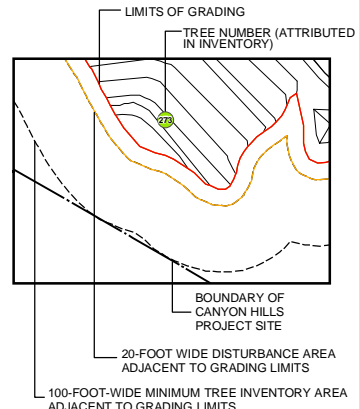

CANYON HILLS

City of Los Angeles | California

L E G E N D

1. **Oaks**
2. 8" - 17" DBH*
   - 18" - 35" DBH*
   - ≥ 36 DBH*
3. **Sycamores**
4. 12" - 17" DBH*
   - 18" - 35" DBH*
   - ≥ 36 DBH*
5. **Willows**
6. 12" - 17" DBH*
   - 18" - 35" DBH*

* Trunk Diameter at Breast Height