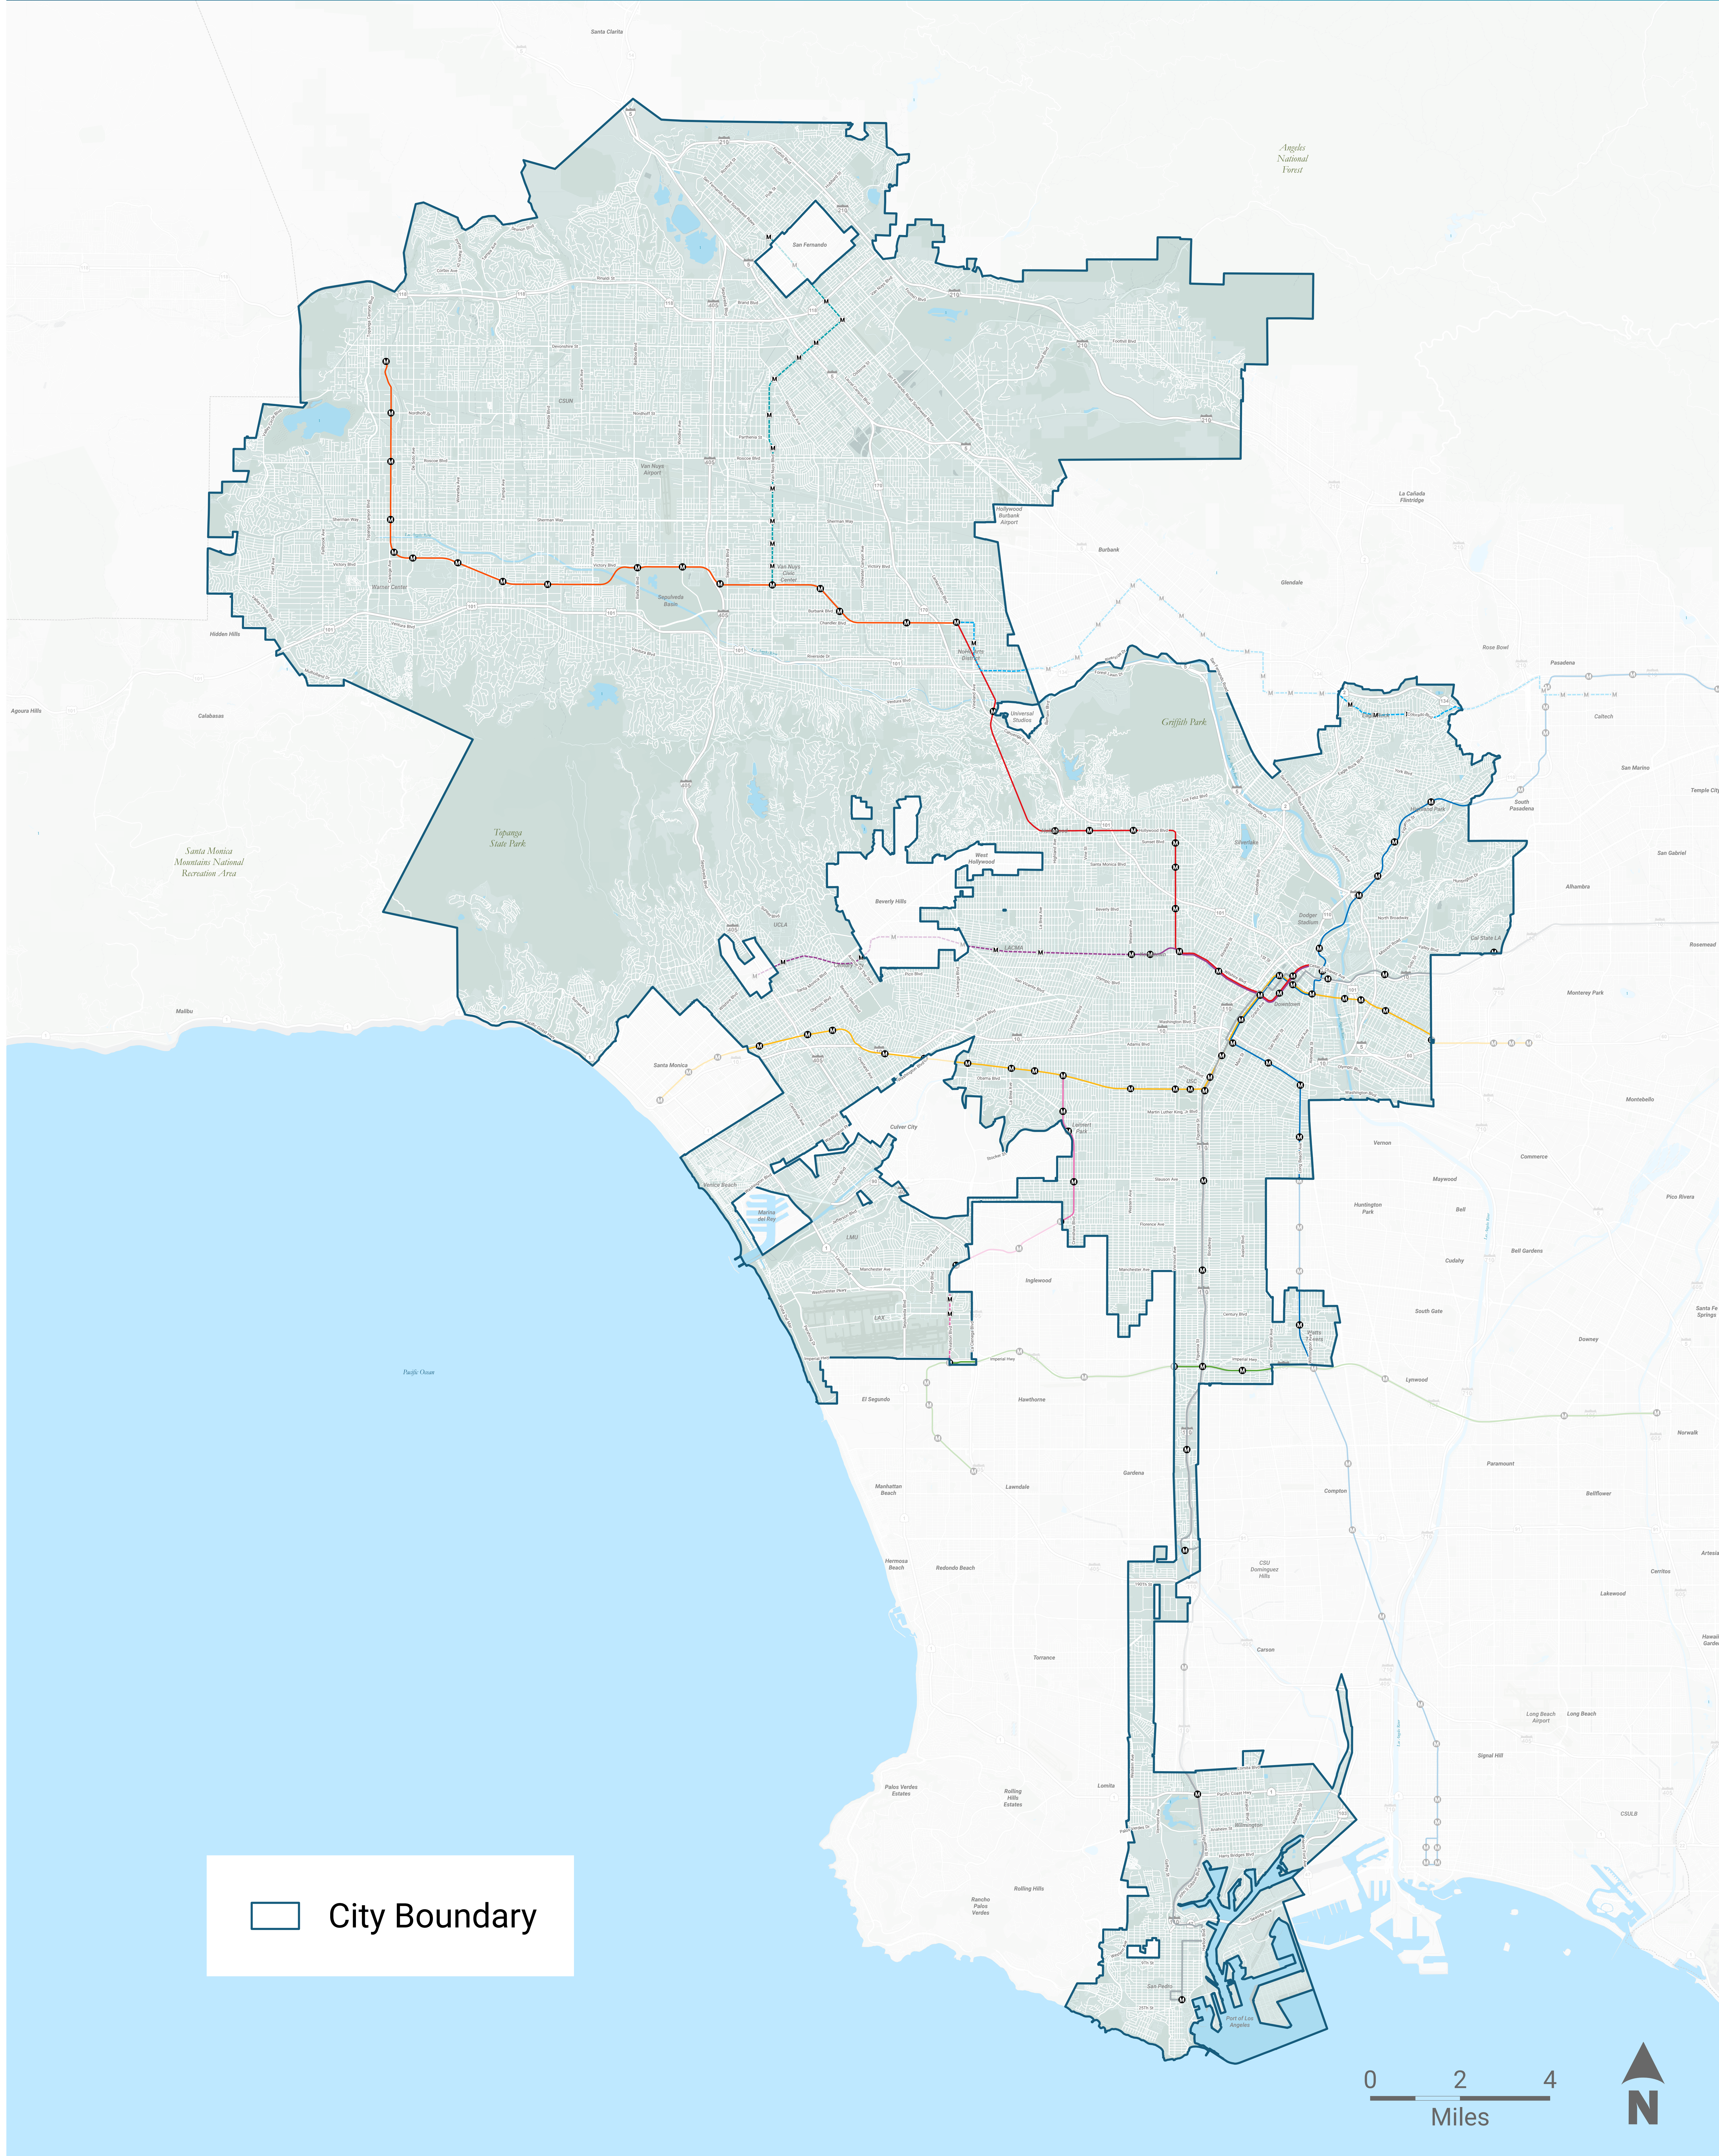

City Boundary

Citywide

 City Boundary

0 2 4
Miles