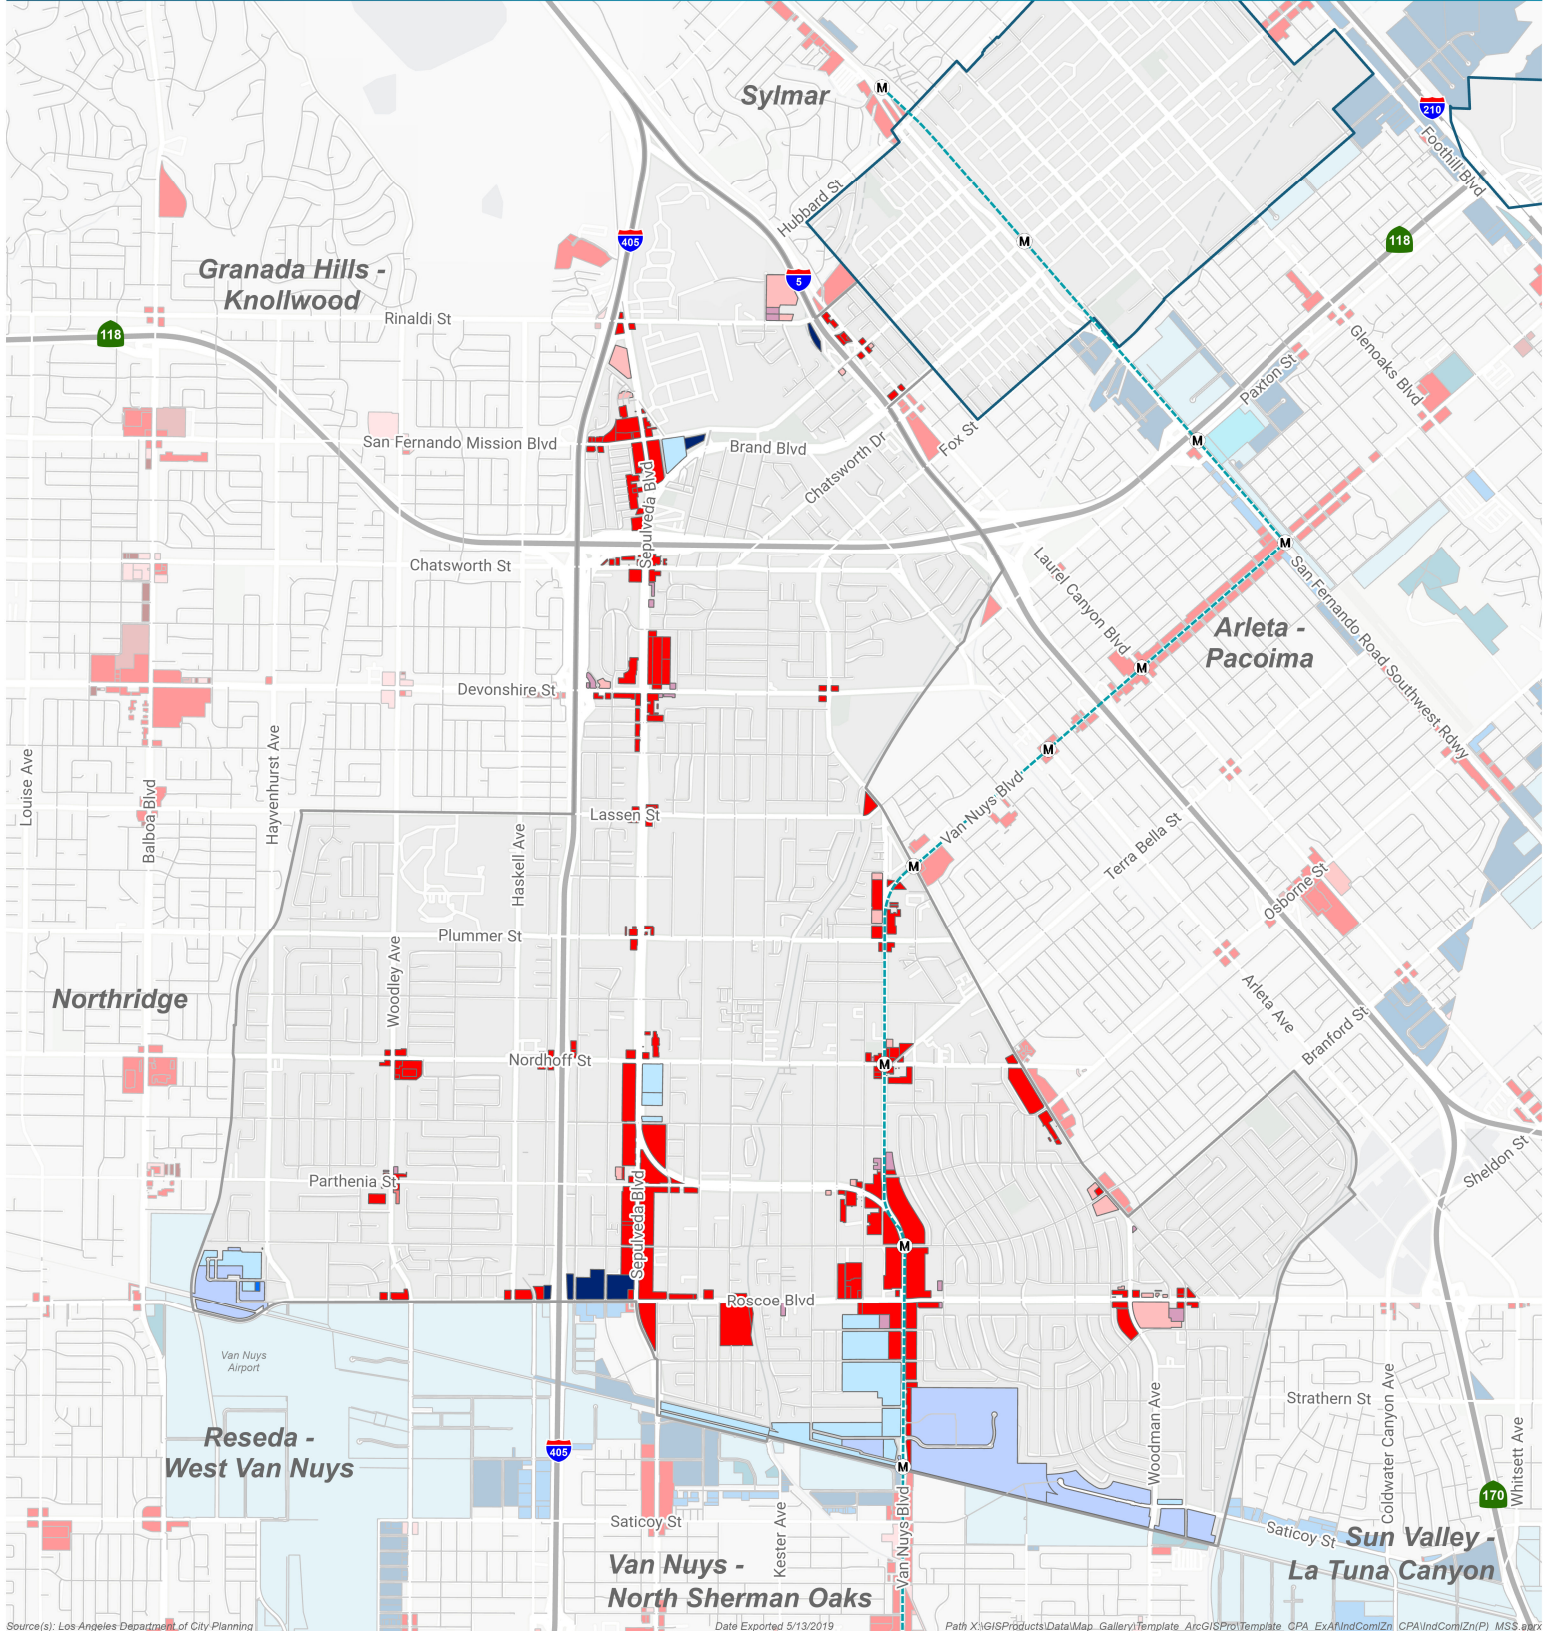

Commercial & Industrial Zoning

Mission Hills - Panorama City - North Hills Community Plan Area

Date Exported: 5/13/2019

1. **Commercial**
2. C1; C1(PV)
   - C1.5
   - C2; C2(PV)

CR; CR(PKM)

1. **Industrial**
2. M(PV); M1
   - M2; M2(PV)
   - MR1

- MR2
- CM; CM(GM); CM(UV)

- Community Plan Boundary
- City Boundary