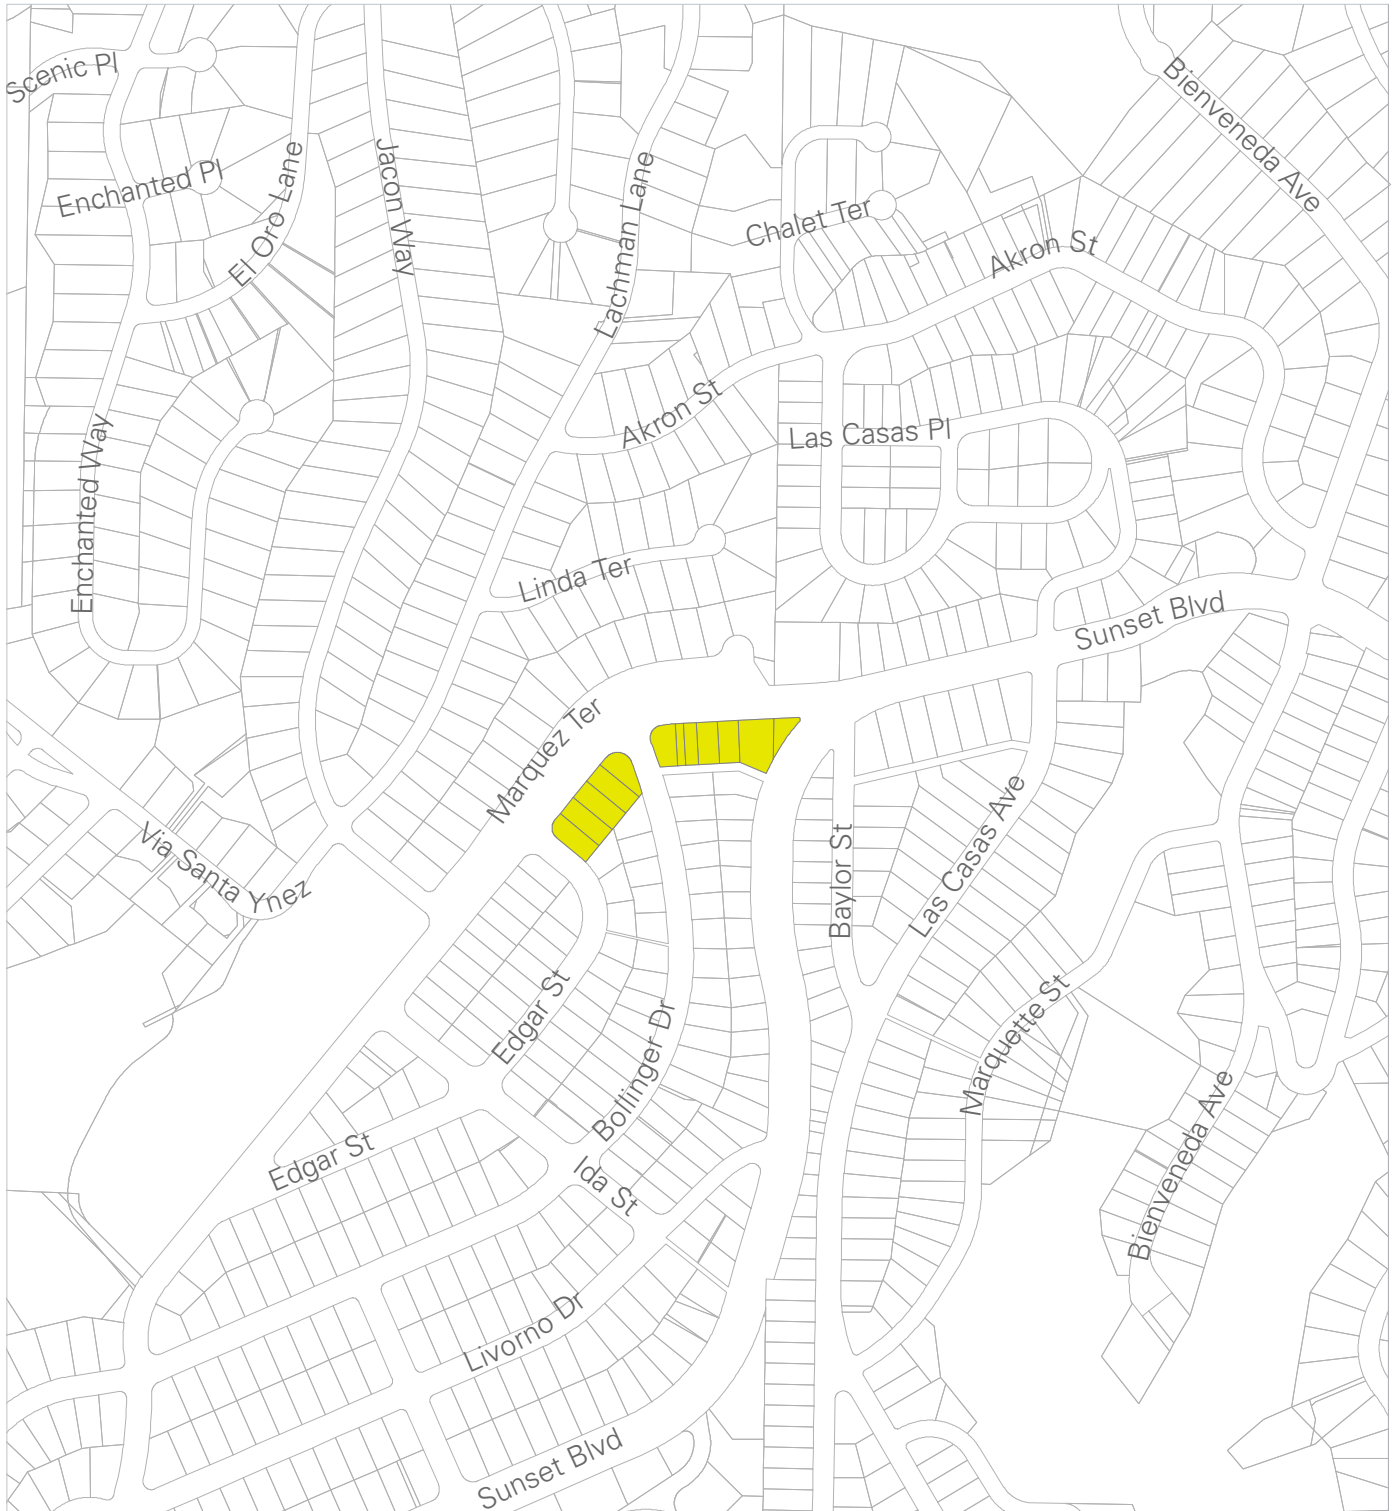

Pacific Palisades Commercial Village and Neighborhoods Specific Plan

Map 1

Overview Map

Pacific Palisades Commercial Village and Neighborhoods Specific Plan

Legend

- Commercial Village Subarea A
- Commercial Village Subarea B

Map 2

Commercial Village

Pacific Palisades Commercial Village and Neighborhoods Specific Plan

Map 3: Neighborhood Area A

Pacific Coast Highway at Chautauqua Boulevard

Pacific Palisades Commercial Village and Neighborhoods Specific Plan

Map 4: Neighborhood Area B

Sunset Boulevard at Pacific Coast Highway

Pacific Palisades Commercial Village and Neighborhoods Specific Plan

Map 5: Neighborhood Area C

Sunset Boulevard at Marquez Avenue