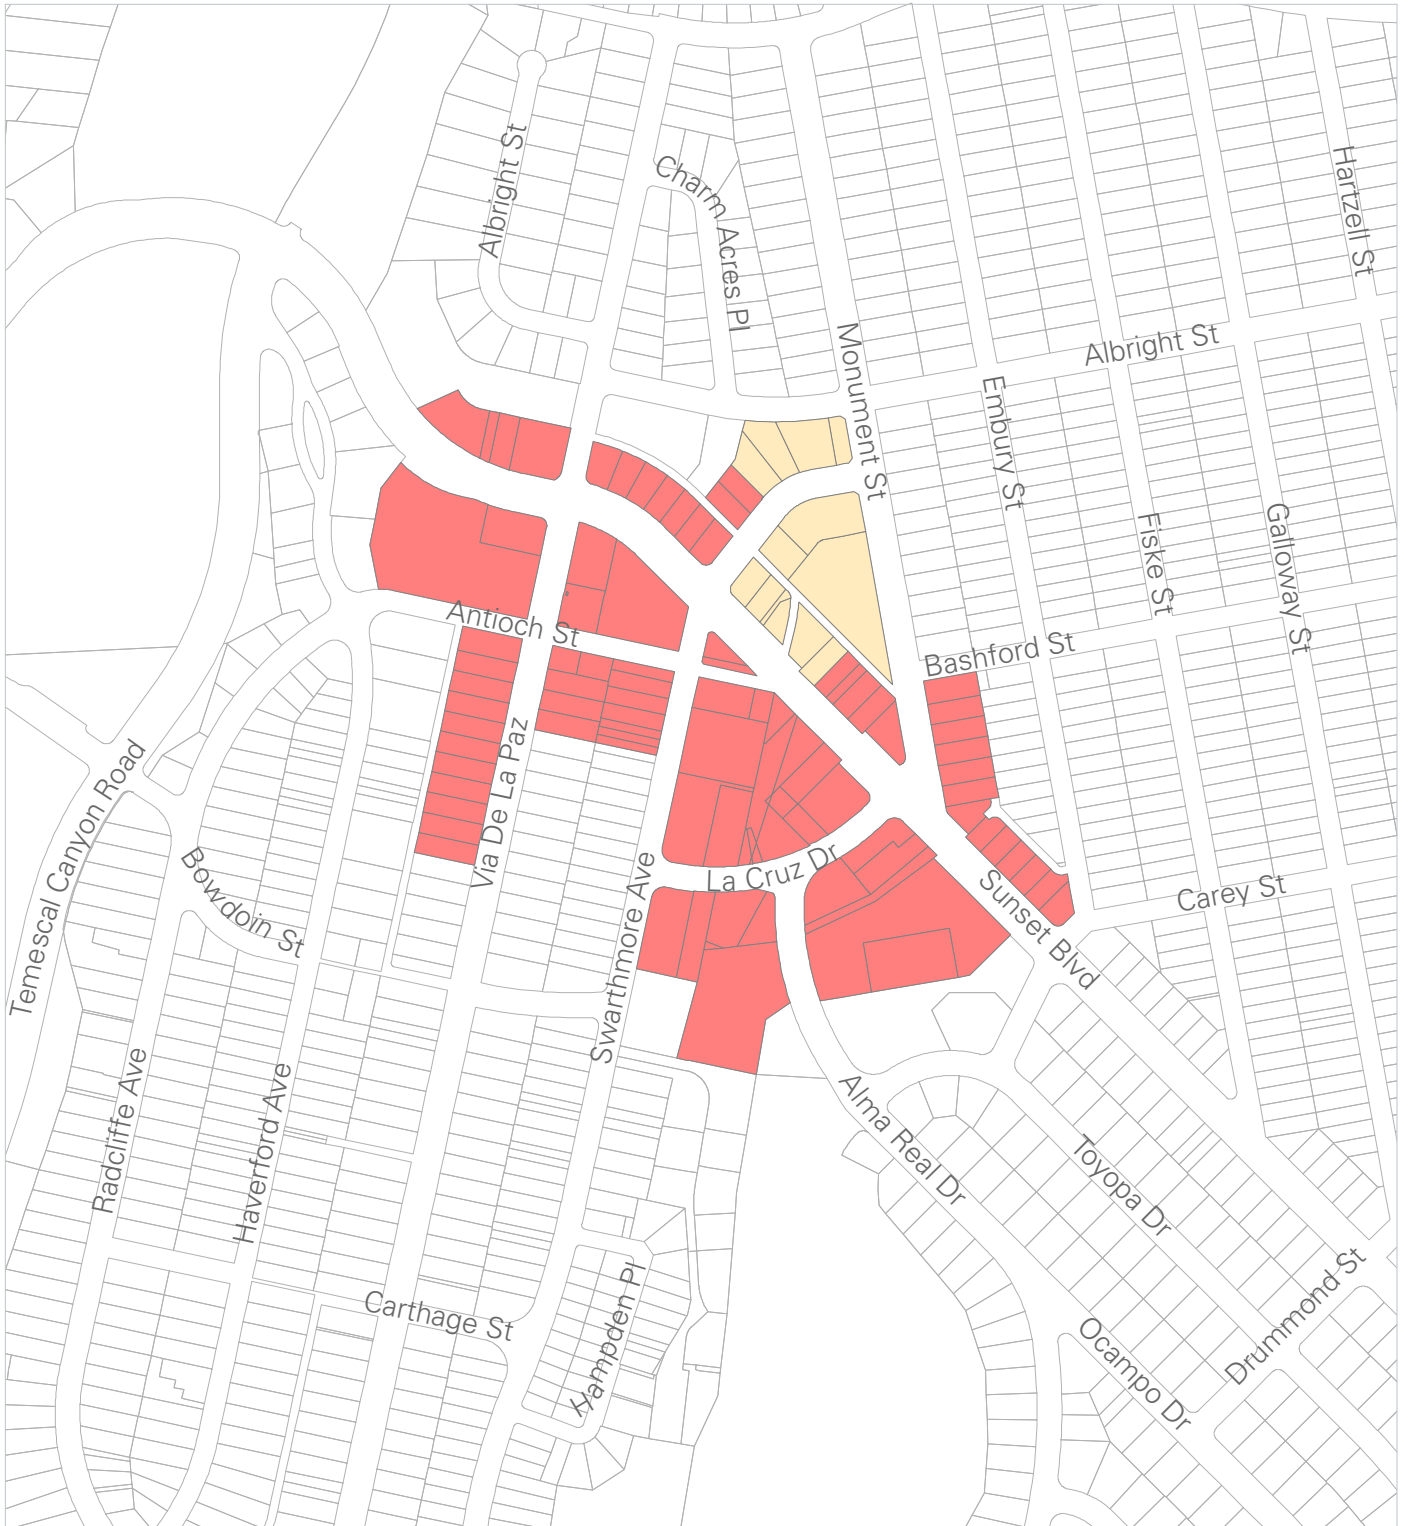

Pacific Palisades Commercial Village and Neighborhoods Specific Plan

Map 1

Overview Map

Pacific Palisades Commercial Village and Neighborhoods Specific Plan

Legend

- Commercial Village Subarea A
- Commercial Village Subarea B

Map 2

Commercial Village

Pacific Palisades Commercial Village and Neighborhoods Specific Plan

Map 3: Neighborhood Area A

Pacific Coast Highway at Chautauqua Boulevard

Pacific Palisades Commercial Village and Neighborhoods Specific Plan

Map 4: Neighborhood Area B

Sunset Boulevard at Pacific Coast Highway

Pacific Palisades Commercial Village and Neighborhoods Specific Plan

Map 5: Neighborhood Area C

Sunset Boulevard at Marquez Avenue