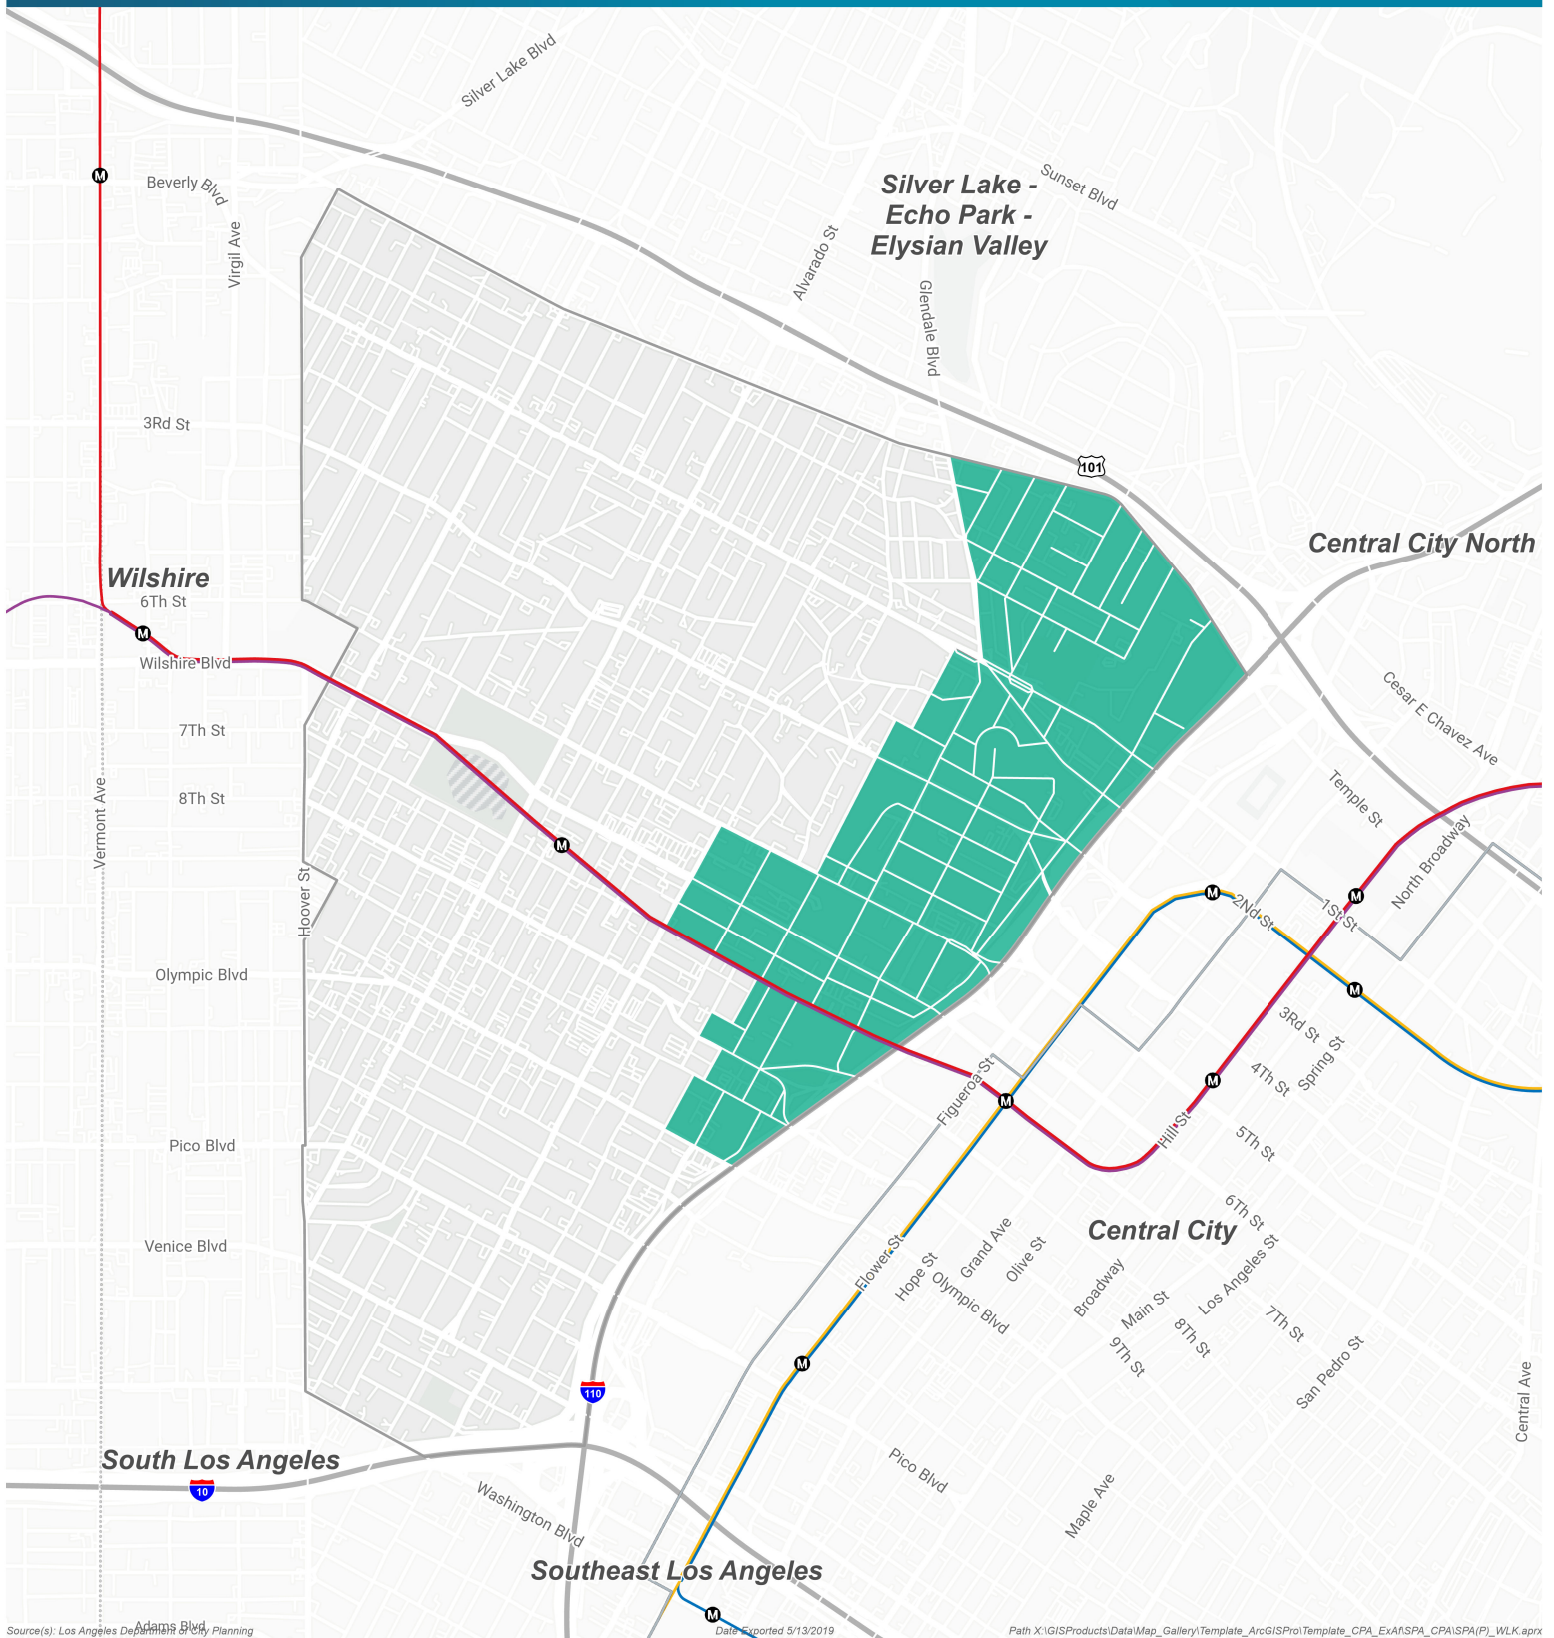

Specific Plan Areas

Westlake Community Plan Area

Date Exported: 3/13/2019

- Central City West
- Community Plan Boundary
- City Boundary