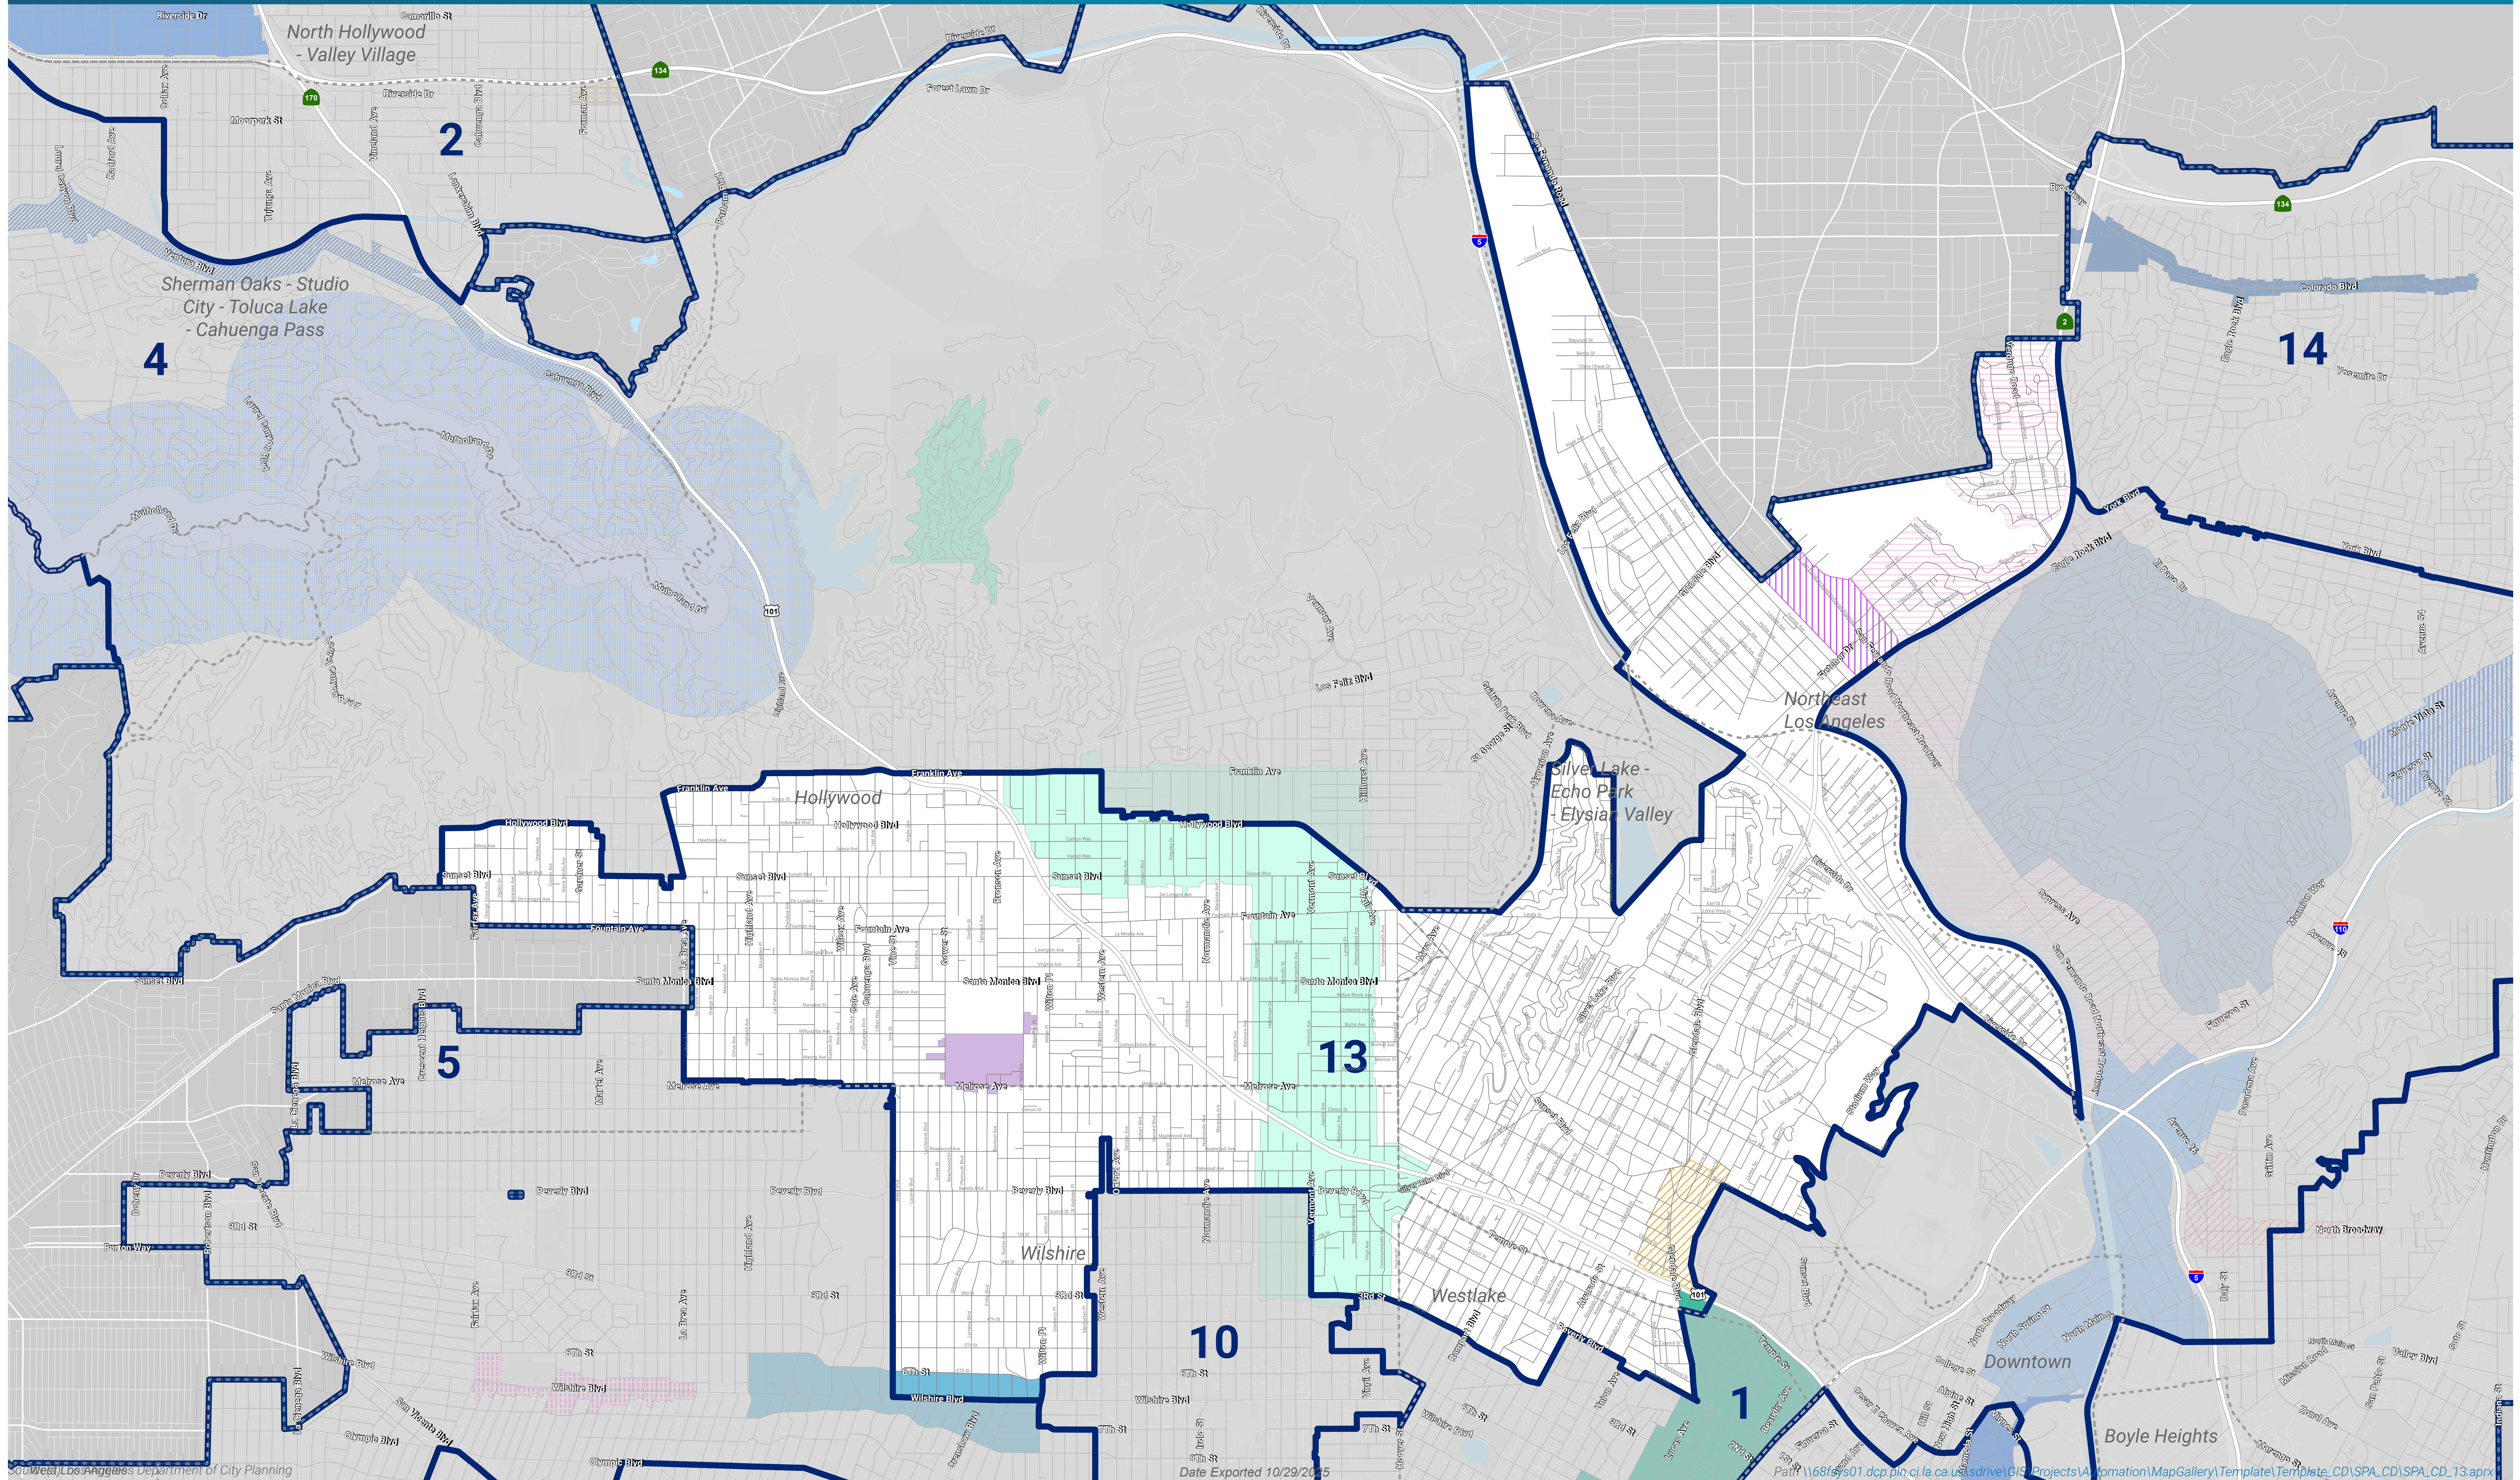

Specific Plans and Other Districts

Council District 13

Council Member: Hugo Soto-Martinez

Specific Plans and Other Districts

- Central City West
- Paramount Pictures
- Park Mile

Vermont / Western Station Neighborhood Area Plan

- Vermont / Western Station Neighborhood Area Plan

Community Design Overlay

- Cypress Park and Glassell Park
- Echo Park
- Fletcher Square

Boundary

- Council District Boundary
- Community Plan Boundary
- City Boundary