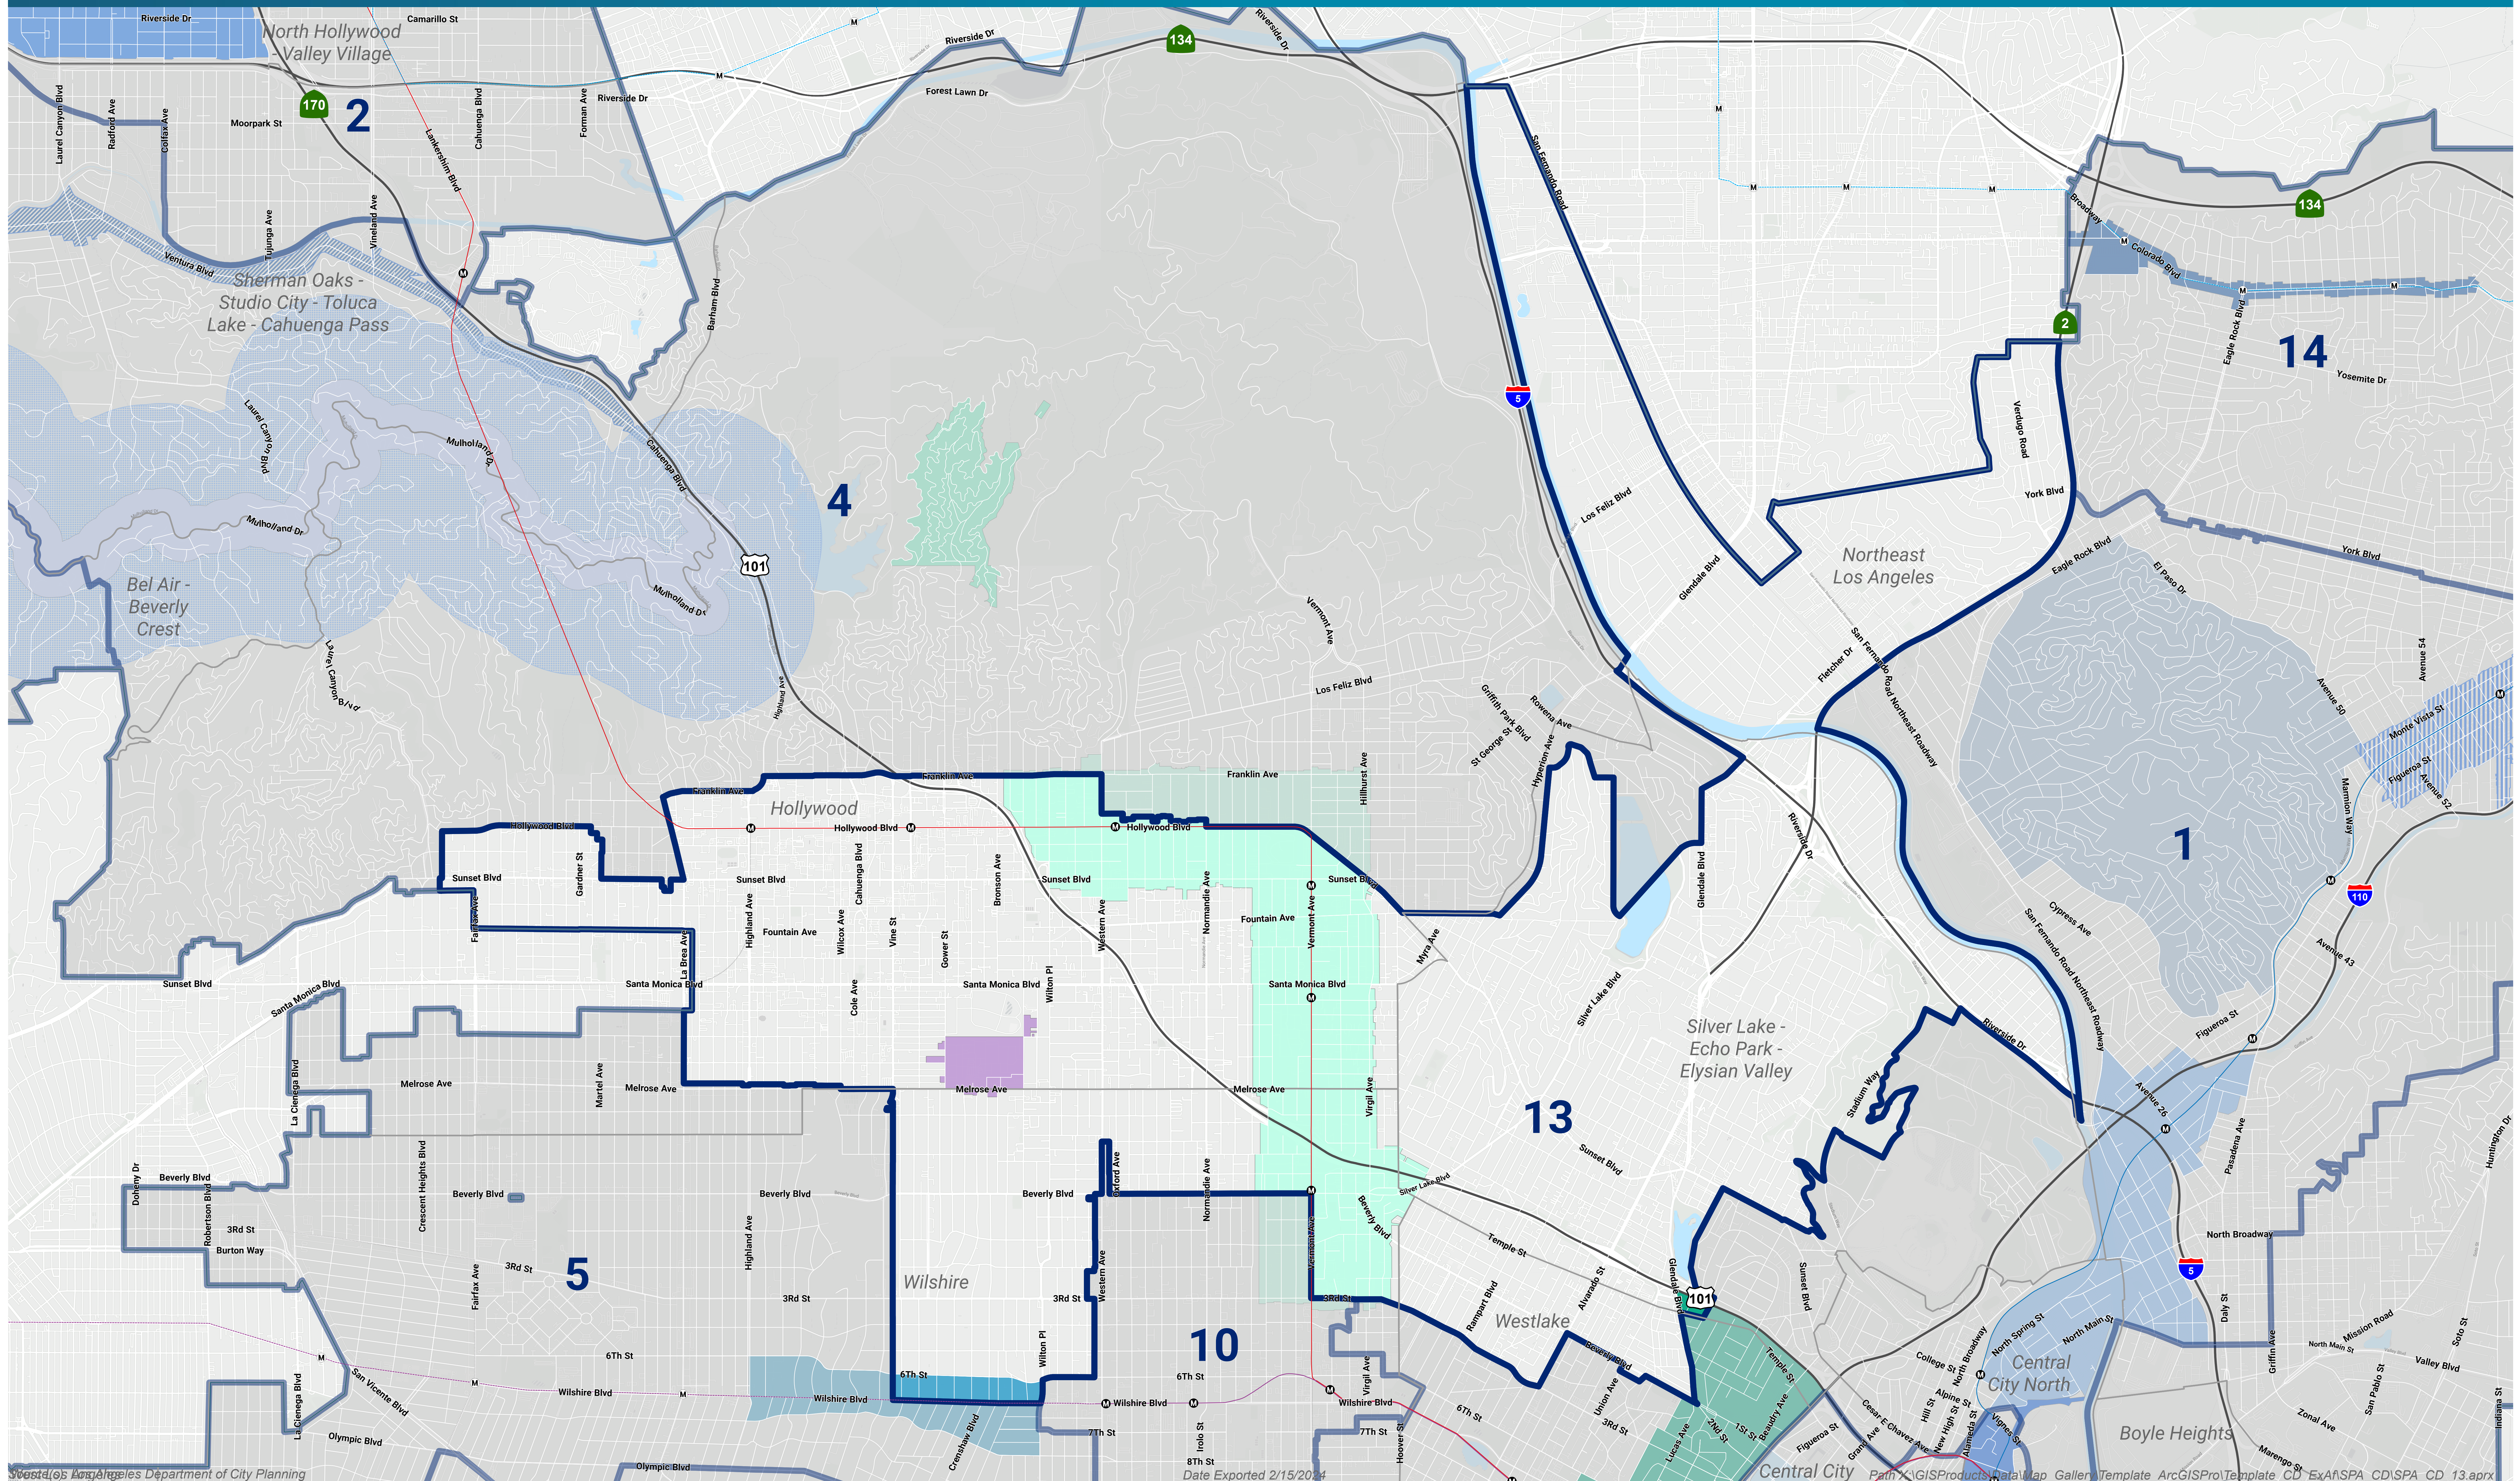

Specific Plans and Other Districts

Council District 13

Council Member: Hugo Soto-Martinez

Source: Los Angeles Department of City Planning
Date Exported: 2/15/2024

Specific Plans and Other Districts

- | | | | |
|-------------------------------------|--|--|---------------------------|
| Alameda District | Hollywoodland | Valley Village | Council District Boundary |
| Avenue 57 Transit Oriented District | Mount Washington - Glassell Park | Ventura / Cahuenga Boulevard Corridor | City Boundary |
| Bunker Hill | Mulholland Scenic Parkway (Inner Corridor) | Vermont / Western Station Neighborhood Area Plan | Community Plan Boundary |
| Central City West | Mulholland Scenic Parkway (Outer Corridor) | West Los Angeles Transportation Improvement And Mitigation | |
| Colorado Boulevard | Paramount Pictures | | |
| Cornfield / Arroyo Seco | Park Mile | | |