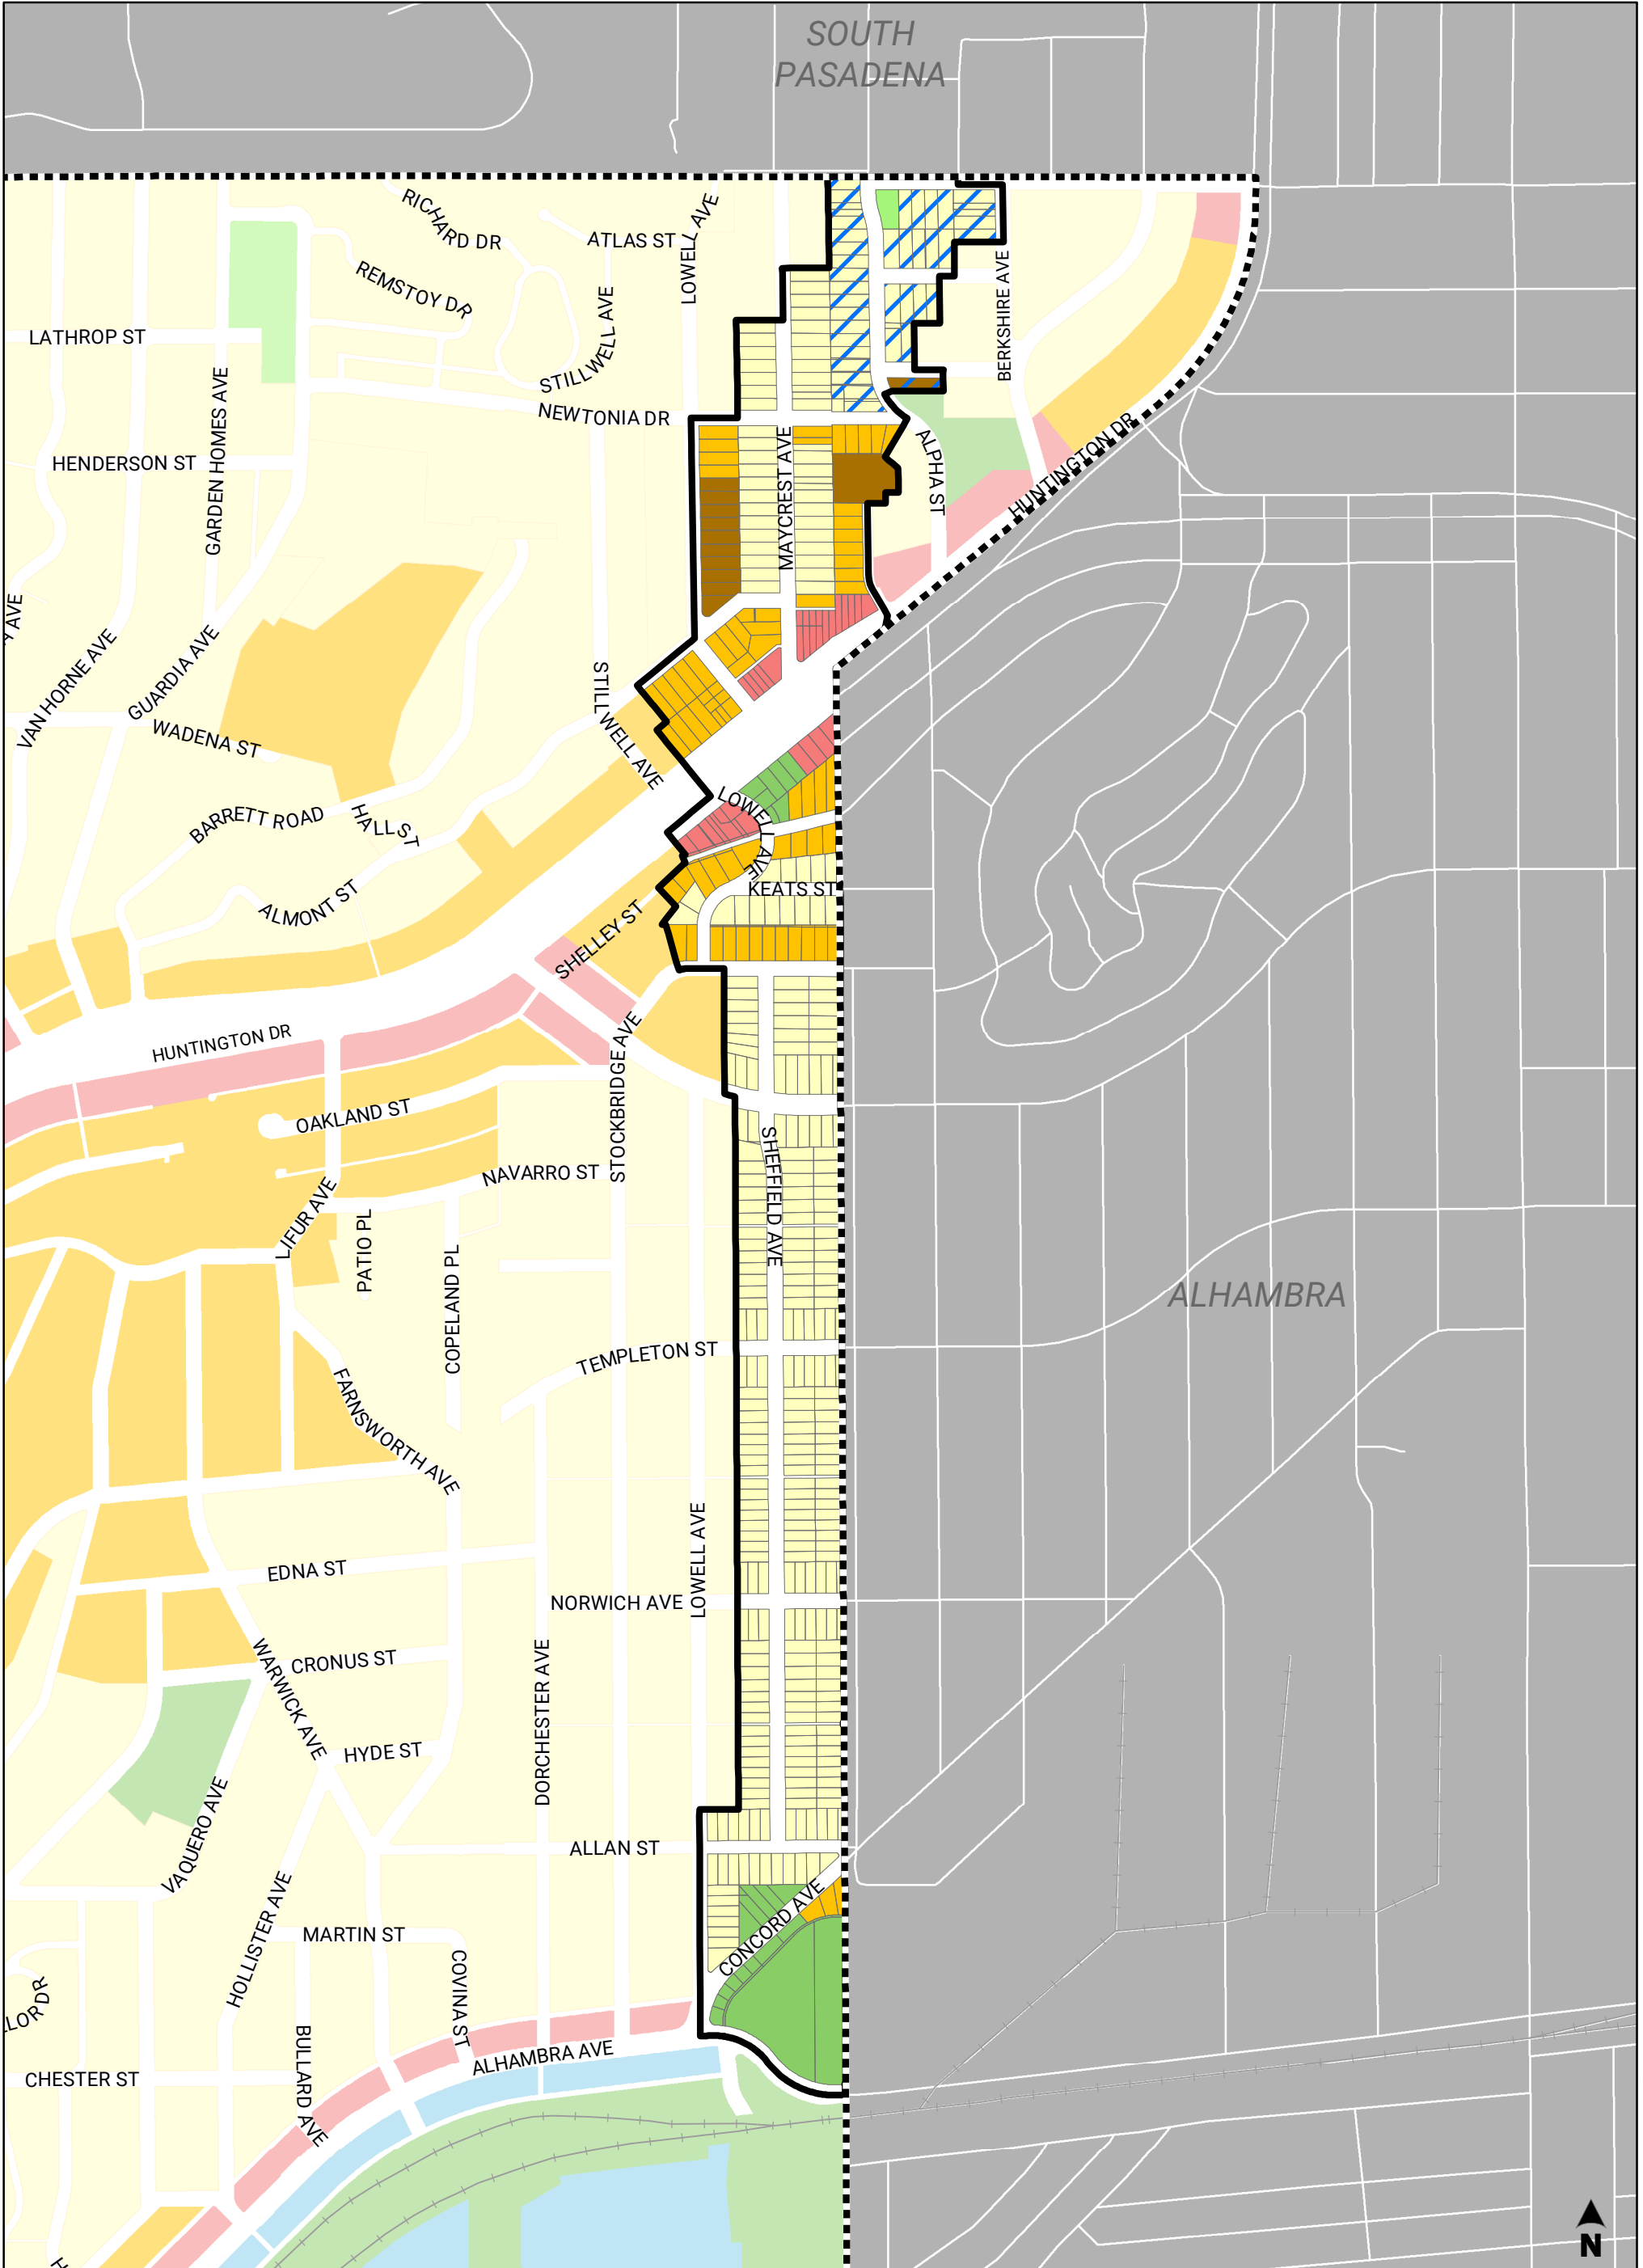

Proposed Zoning - El Sereno/710 Corridor

Proposed Zoning (Generalized)

- R1-1
- R1-1-HPOZ
- RD1.5-1XL
- R3-1

- R3-1-HPOZ
- C2-1VL
- OS-1-HPOZ
- PF-1

Corridor Boundary

City of LA Boundary