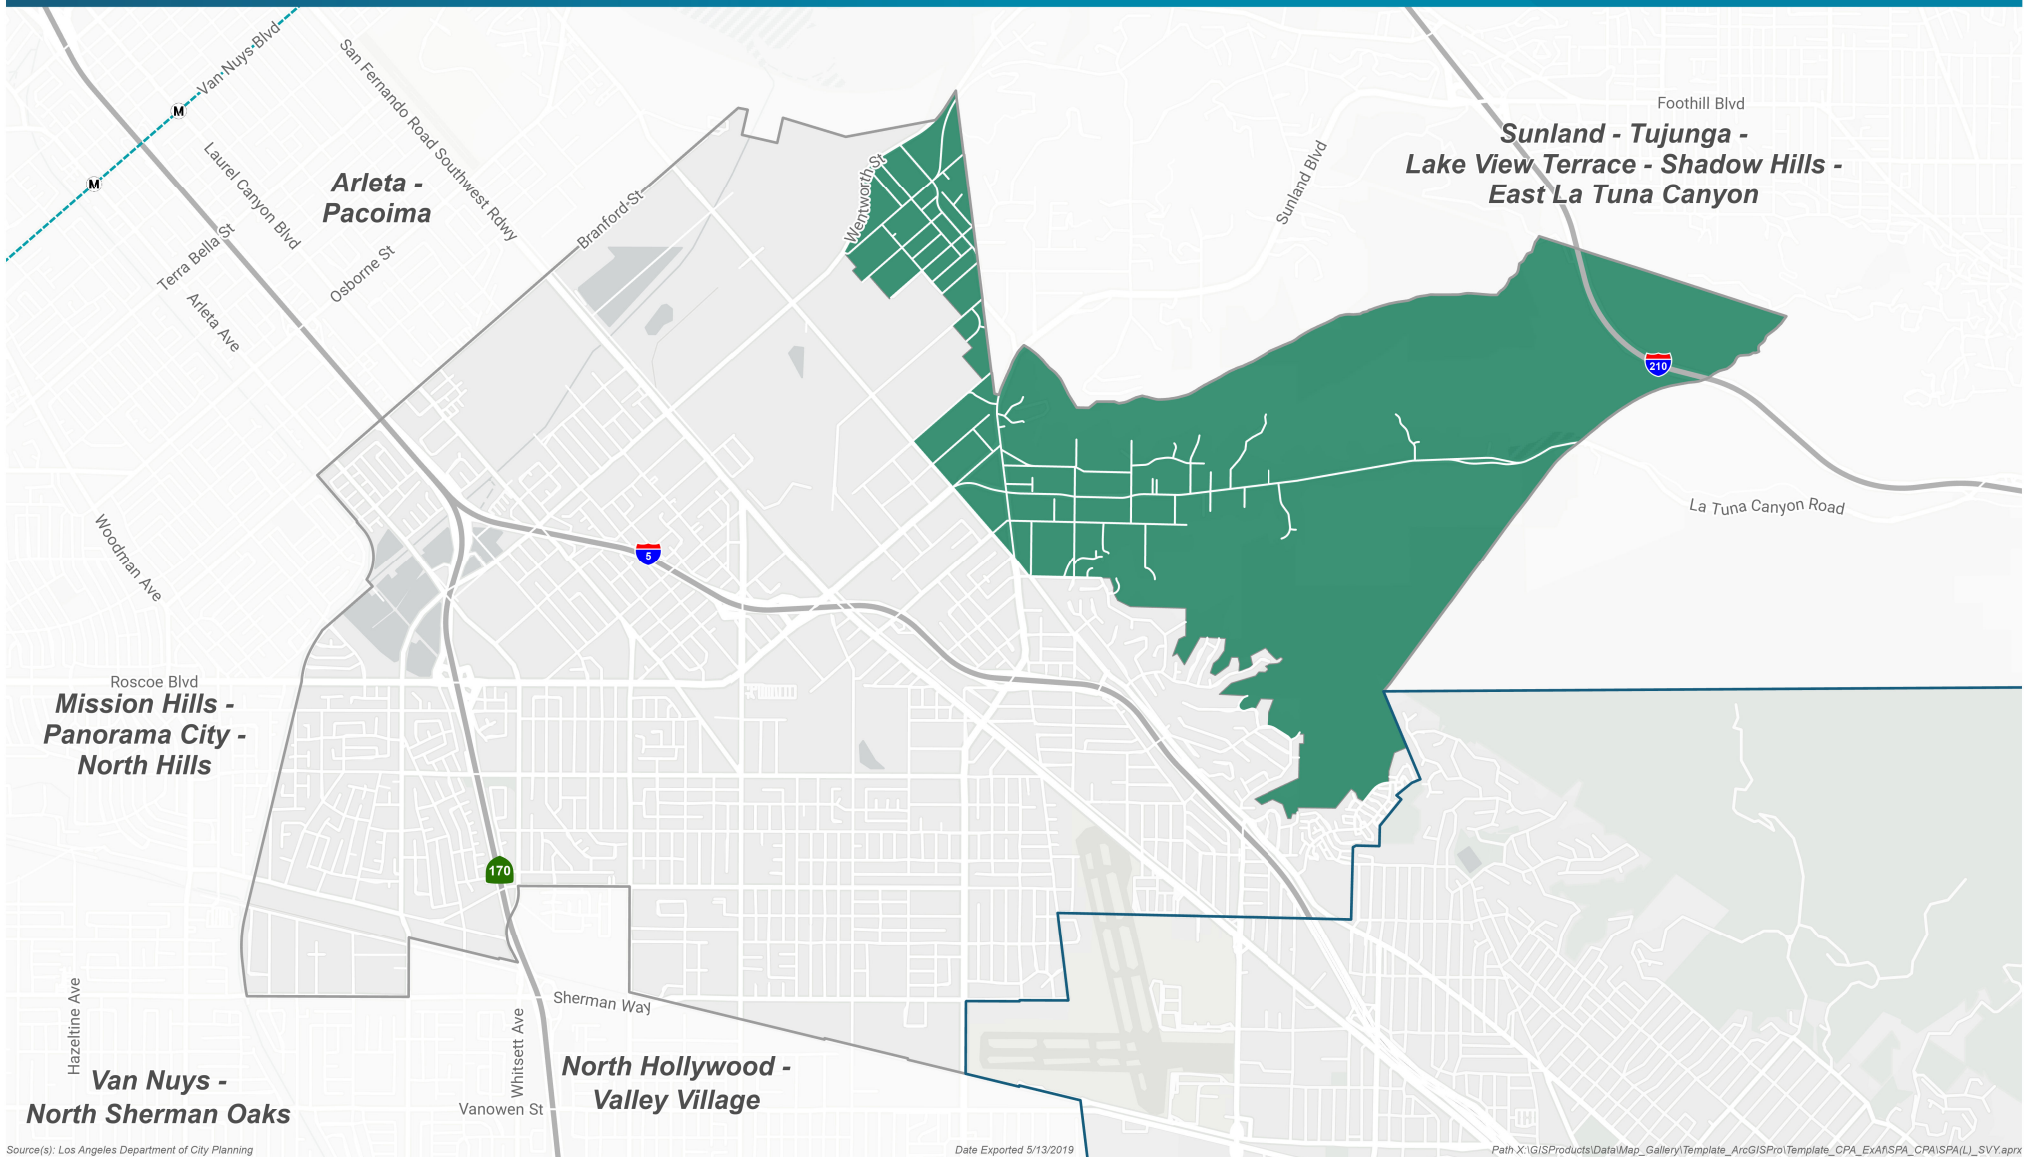

Specific Plan Areas

Sun Valley - La Tuna Canyon Community Plan Area

Date Exported 5/13/2019

- San Gabriel / Verdugo Mountains Scenic Preservation
- Community Plan Boundary
- City Boundary