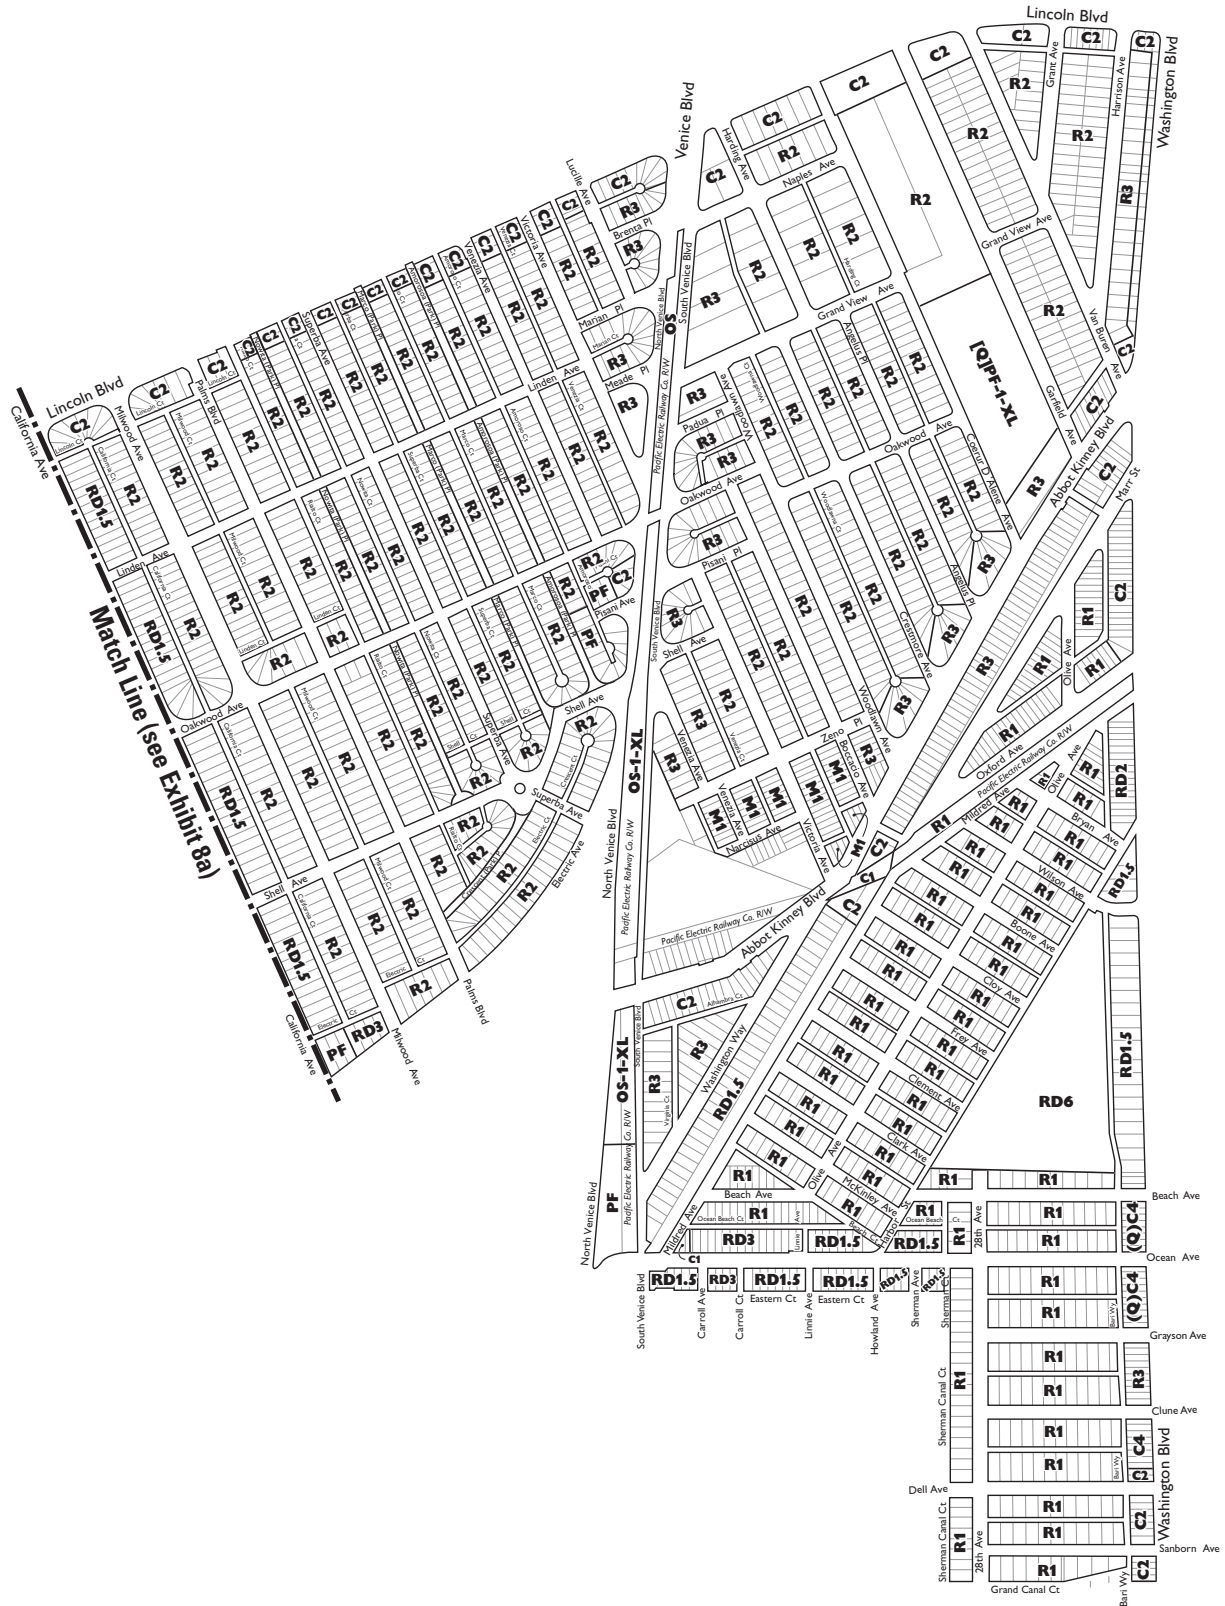

Venice Coastal Zone Specific Plan

Exhibit 6
Existing Zoning
Subarea: Marina Peninsula • Silver Strand •
Ballona Lagoon West • Ballona Lagoon East

Venice Coastal Zone Specific Plan

Exhibit 7b
Existing Zoning
Subarea: North Venice • Venice Canals

Venice Coastal Zone Specific Plan

Exhibit 8a
Existing Zoning
Subarea: Oakwood • Milwood • Southeast Venice

Venice Coastal Zone Specific Plan

Exhibit 8b
Existing Zoning
Subarea: Oakwood • Milwood • Southeast Venice

Venice Coastal Zone Specific Plan

Exhibit 9
Existing Zoning
Subarea: Oxford Triangle