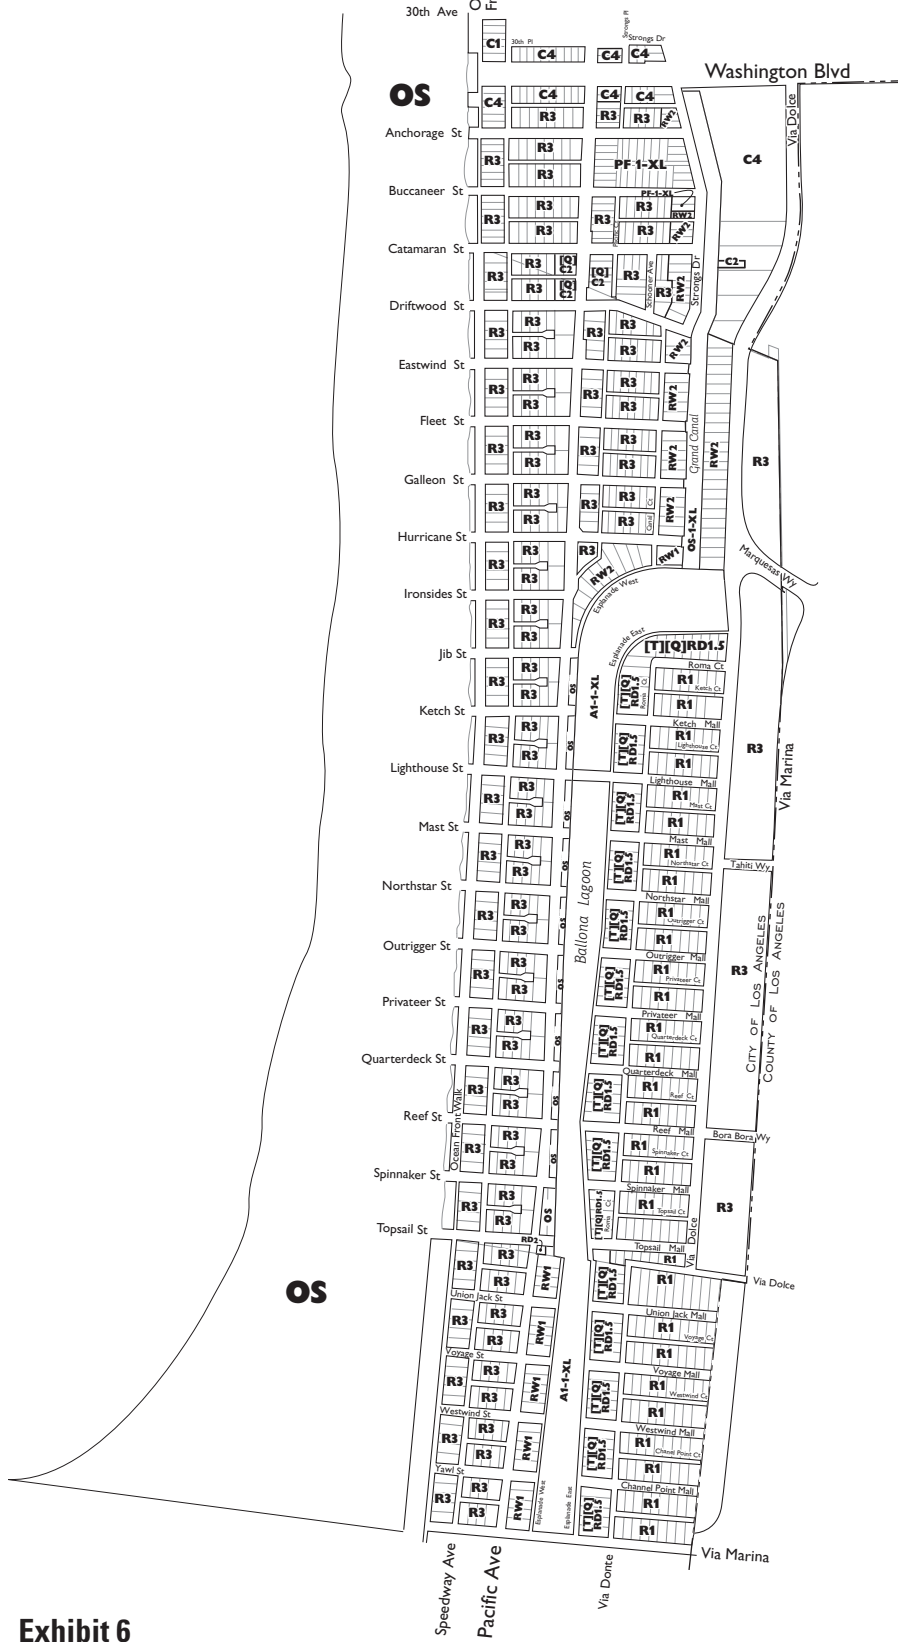

Venice Coastal Zone Specific Plan

Exhibit 6
Existing Zoning
Subarea: Marina Peninsula • Silver Strand •
Ballona Lagoon West • Ballona Lagoon East

Venice Coastal Zone Specific Plan

Exhibit 7b
Existing Zoning
Subarea: North Venice • Venice Canals

Venice Coastal Zone Specific Plan

Exhibit 8a
Existing Zoning
Subarea: Oakwood • Milwood • Southeast Venice

Venice Coastal Zone Specific Plan

Exhibit 8b
Existing Zoning
Subarea: Oakwood • Milwood • Southeast Venice

Venice Coastal Zone Specific Plan

Exhibit 9
Existing Zoning
Subarea: Oxford Triangle