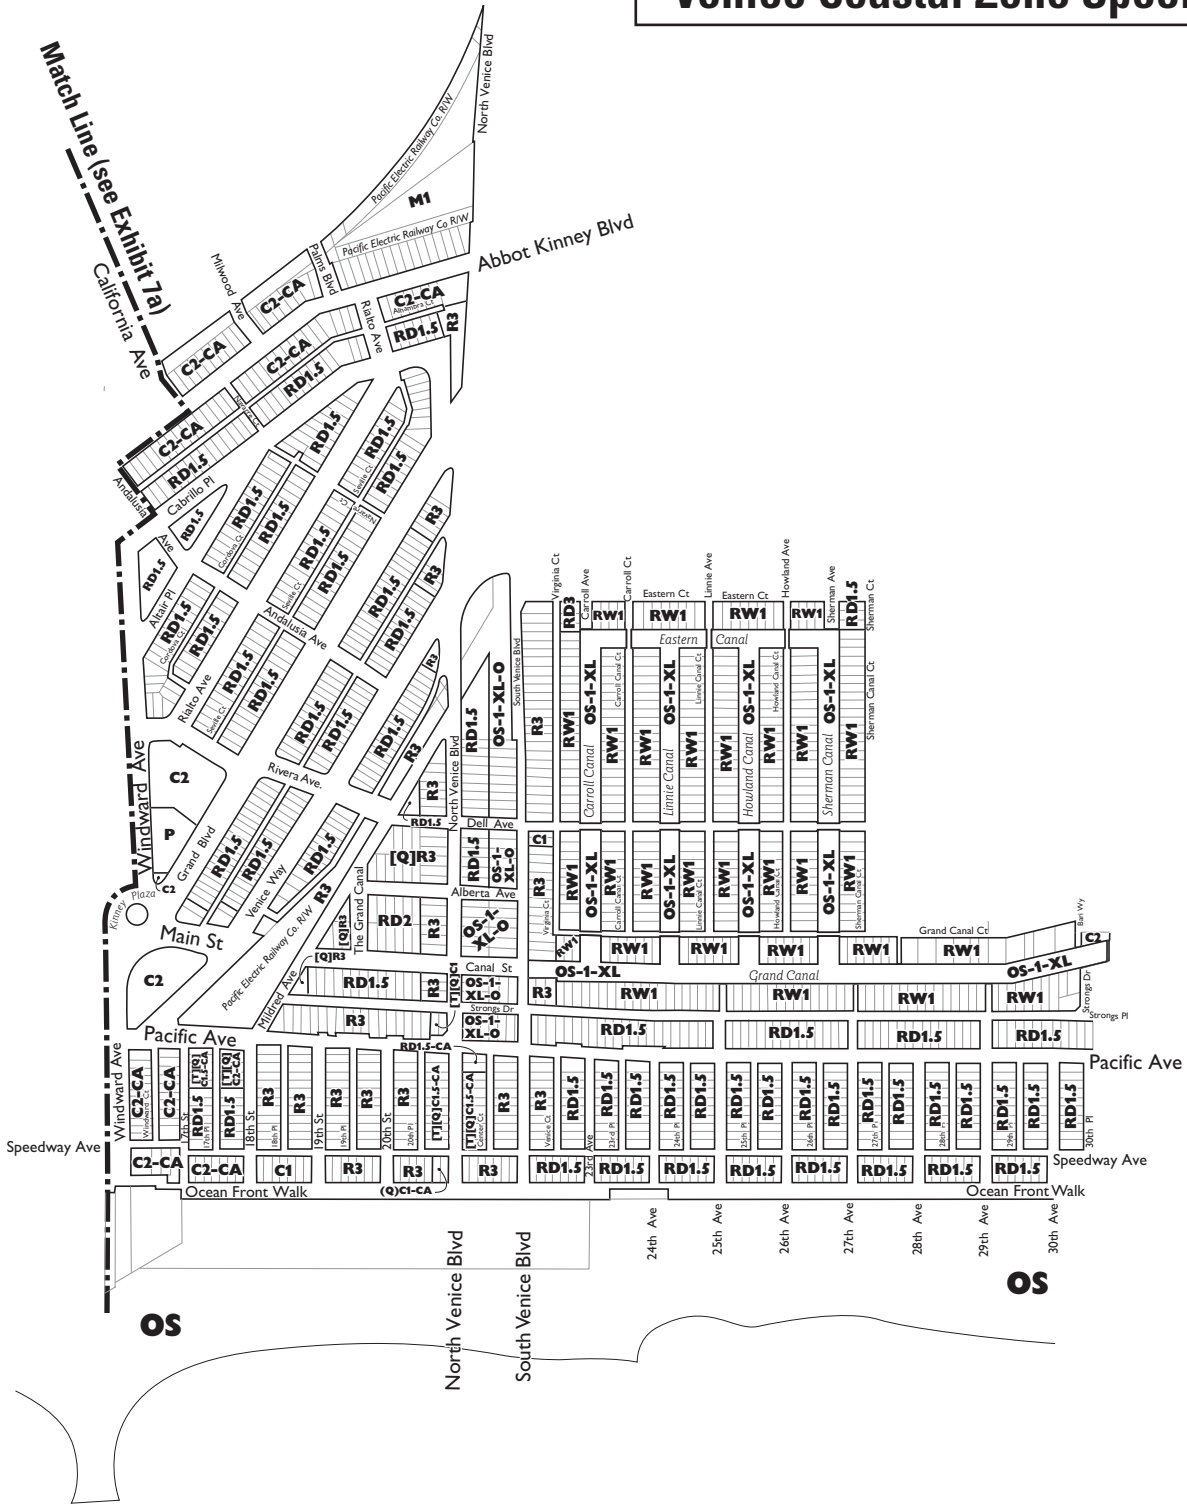

Venice Coastal Zone Specific Plan

Exhibit 6
Existing Zoning
Subarea: Marina Peninsula • Silver Strand •
Ballona Lagoon West • Ballona Lagoon East

Venice Coastal Zone Specific Plan

Exhibit 7b
Existing Zoning
Subarea: North Venice • Venice Canals

Venice Coastal Zone Specific Plan

Exhibit 8a
Existing Zoning
Subarea: Oakwood • Milwood • Southeast Venice

Venice Coastal Zone Specific Plan

Exhibit 8b
Existing Zoning
Subarea: Oakwood • Milwood • Southeast Venice

Venice Coastal Zone Specific Plan

Exhibit 9
Existing Zoning
Subarea: Oxford Triangle