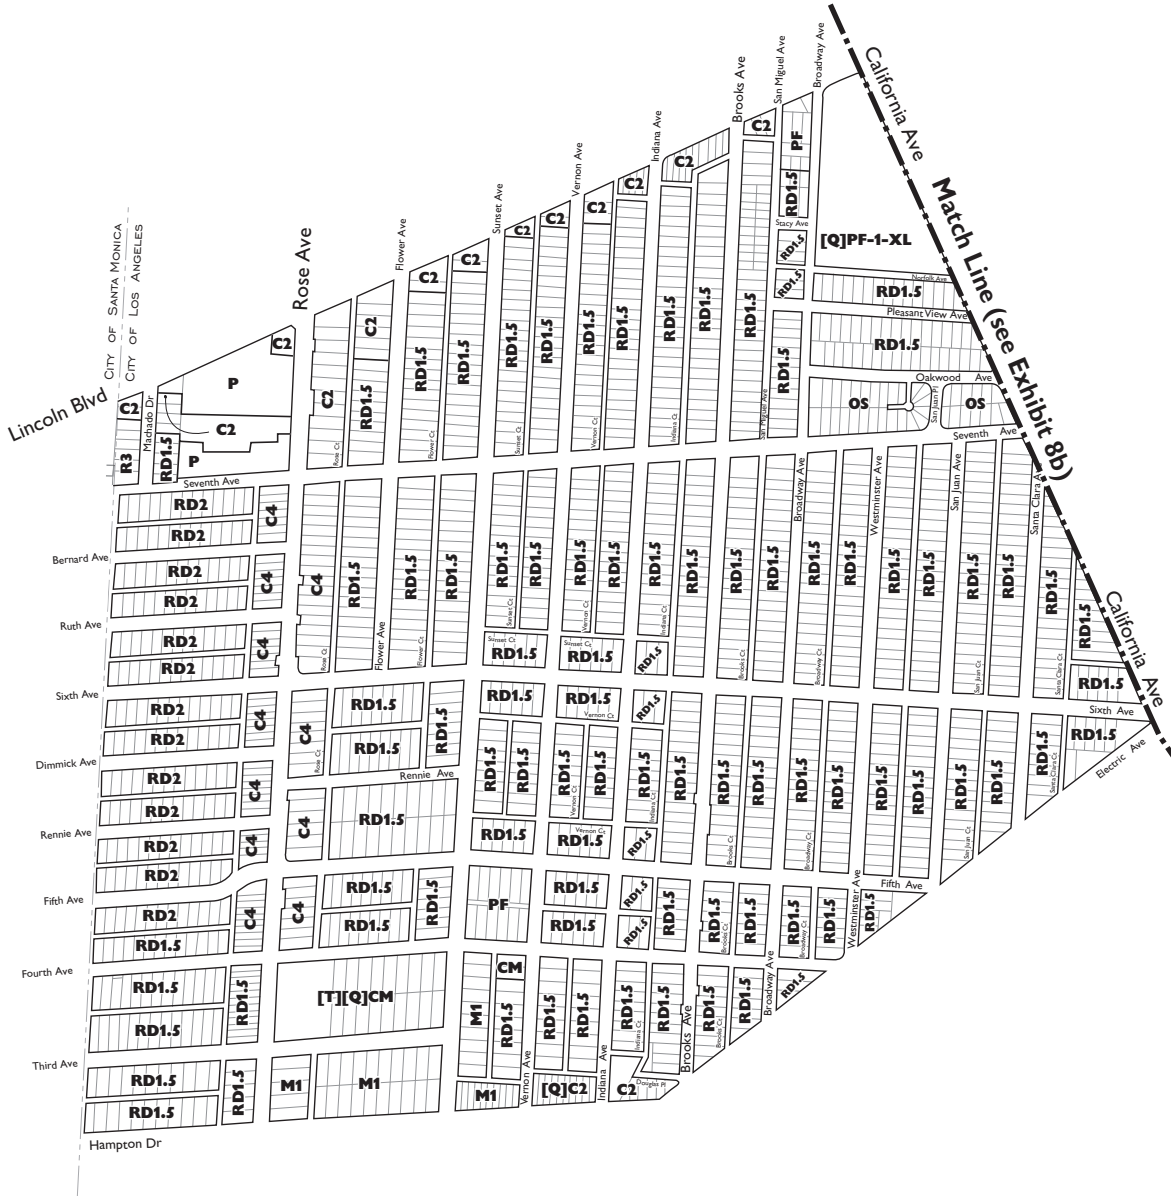

Venice Coastal Zone Specific Plan

Exhibit 6
Existing Zoning
Subarea: Marina Peninsula • Silver Strand •
Ballona Lagoon West • Ballona Lagoon East

Venice Coastal Zone Specific Plan

Exhibit 7b
Existing Zoning
Subarea: North Venice • Venice Canals

Venice Coastal Zone Specific Plan

Exhibit 8a
Existing Zoning
Subarea: Oakwood • Milwood • Southeast Venice

Venice Coastal Zone Specific Plan

Exhibit 8b
Existing Zoning
Subarea: Oakwood • Milwood • Southeast Venice

Venice Coastal Zone Specific Plan

Exhibit 9
Existing Zoning
Subarea: Oxford Triangle