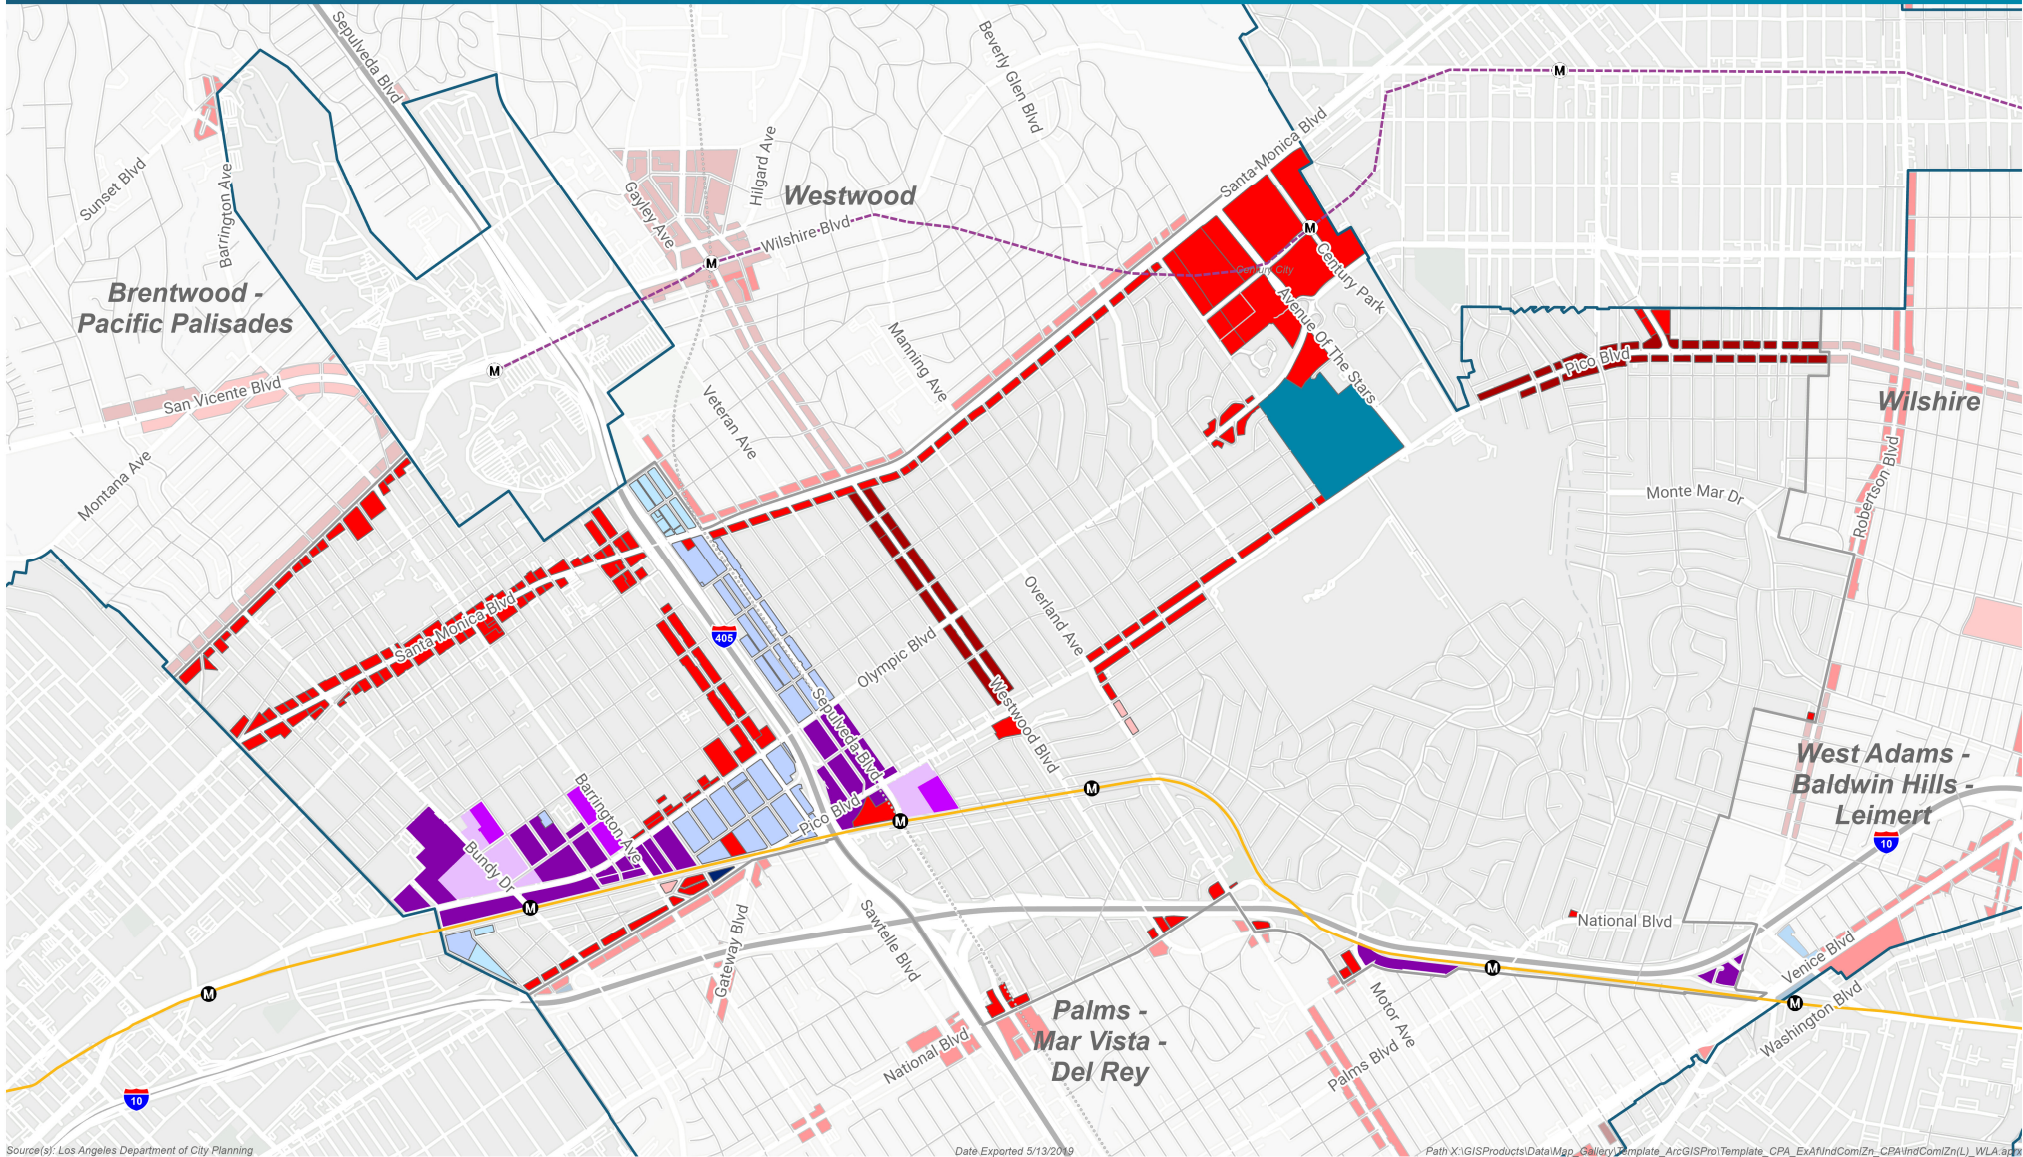

Commercial & Industrial Zoning

West Los Angeles Community Plan Area

Date Exported: 5/13/2019

Commercial	C5	Industrial	MR2	Hybrid Industrial	Community Plan Boundary
C1; C1(PV)	CR; CR(PKM)	M(PV); M1	CM; CM(GM); CM(UV)	HJ(EC)	City Boundary
C1.5	WC	M2; M2(PV)	OTHER (LAX)	HR(EC)	
C2; C2(PV)	Other	M3		NI(EC)	
C4; C4(OX)		MR1