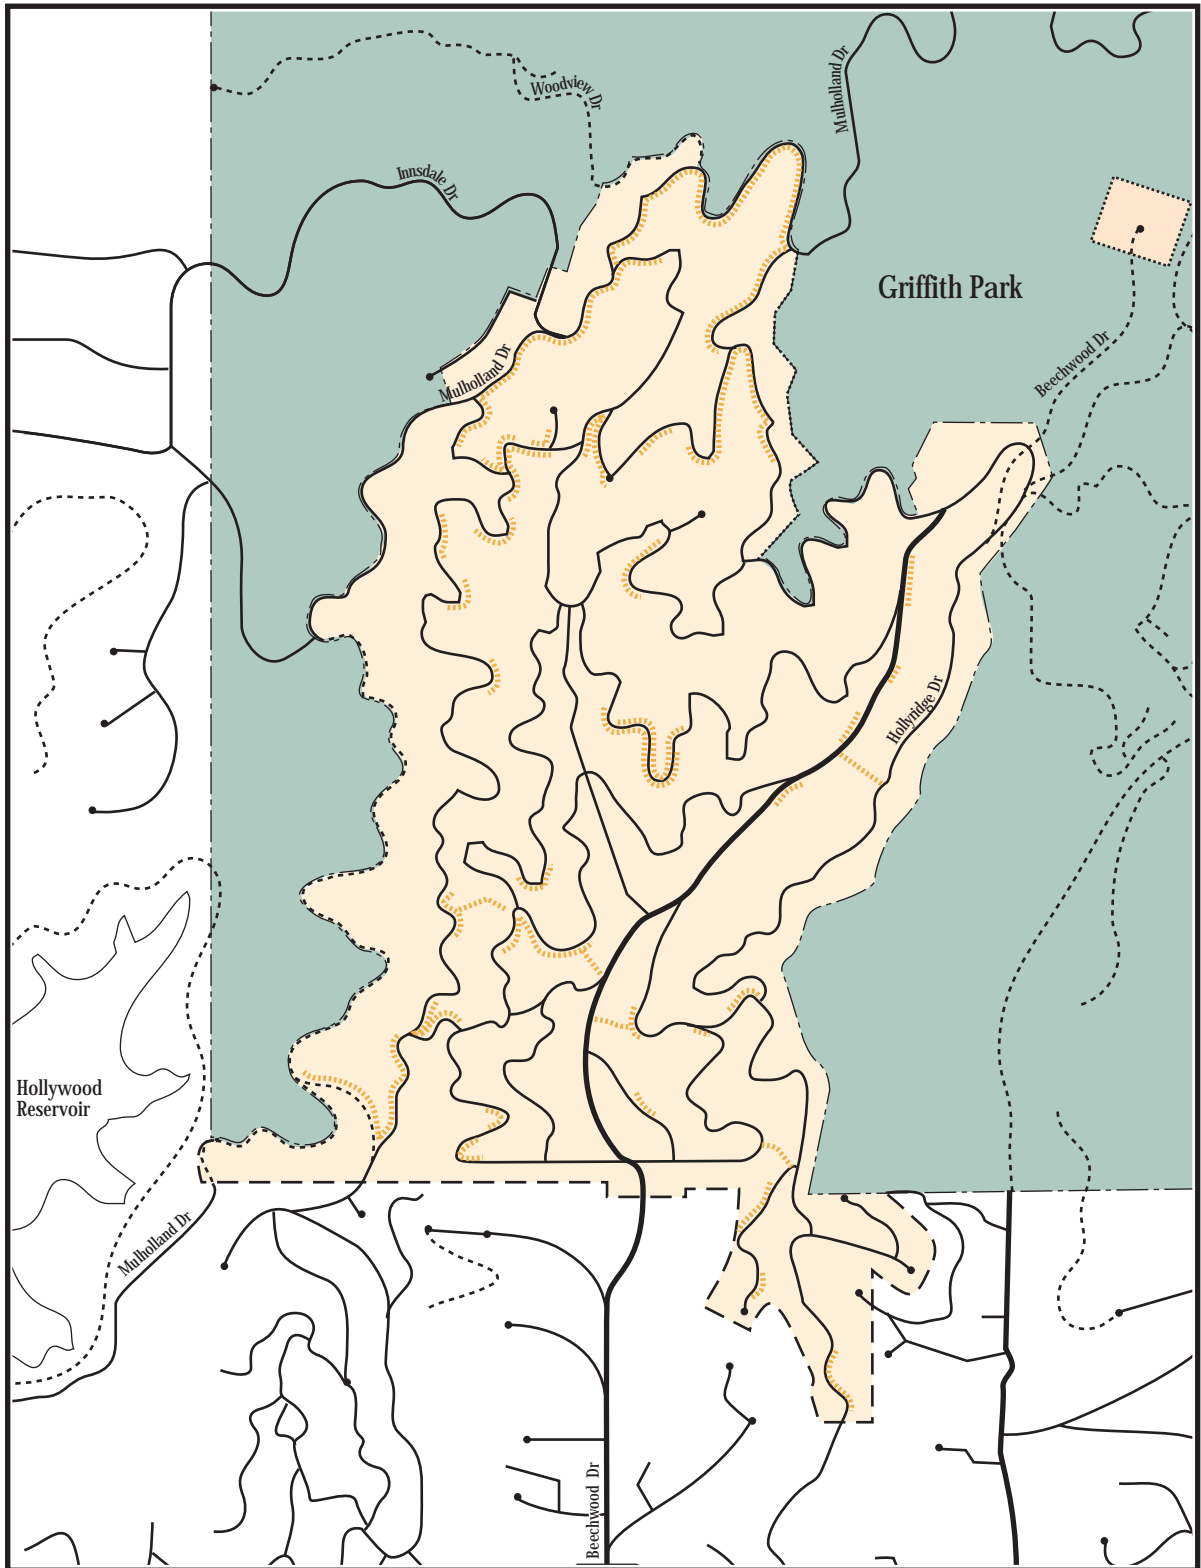

# Hollywoodland Specific Plan

- Area Boundary (where not duplicated by Griffith Park Boundary)
- ..... Granite Walls & Stairways Constructed in 1923 at the time of the Original Hollywoodland Tract

Specific Plan Area