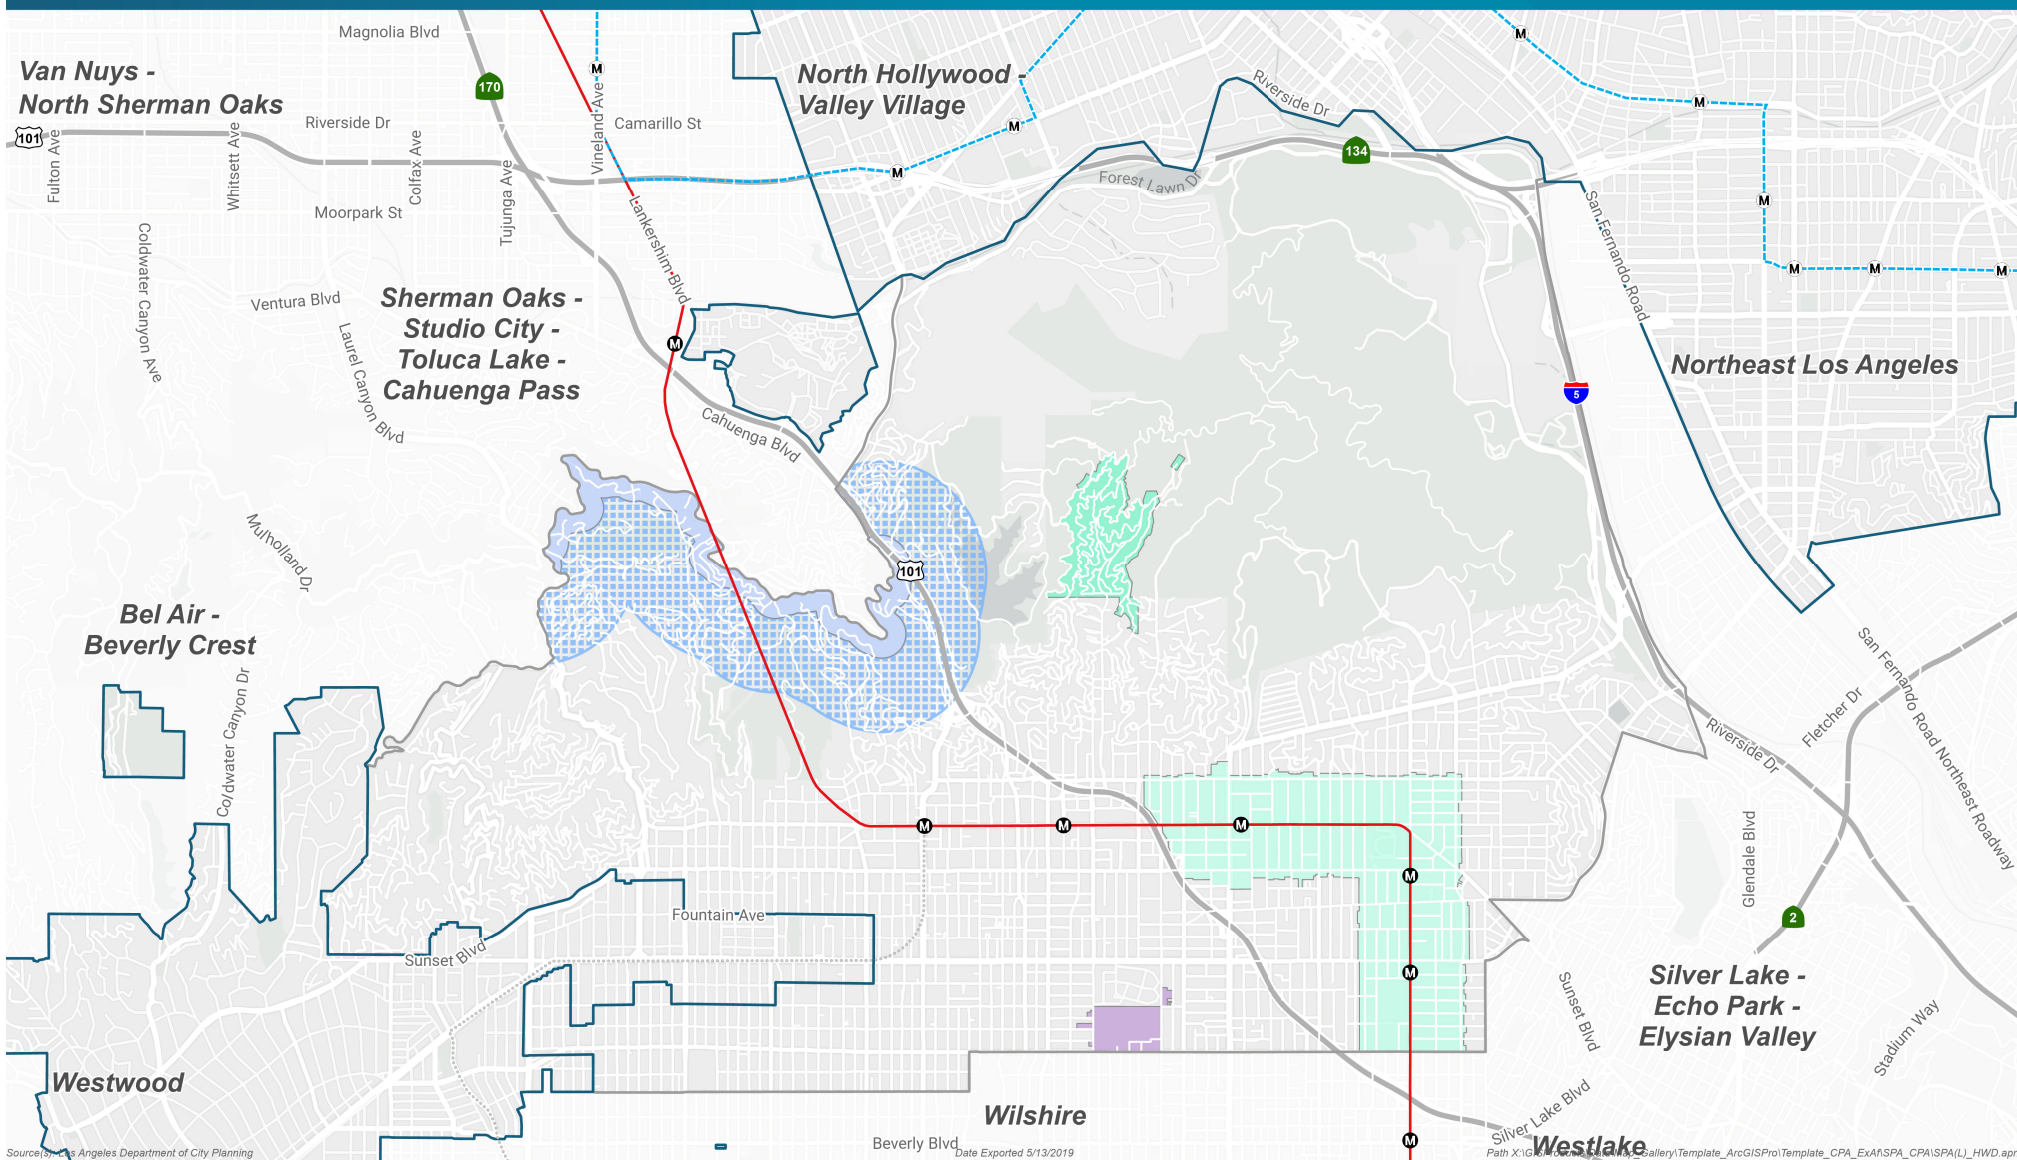

Specific Plan Areas

Hollywood Community Plan Area

- Hollywoodland
- Mulholland Scenic Parkway (Inner Corridor)
- Mulholland Scenic Parkway (Outer Corridor)
- Paramount Pictures
- Vermont / Western Station Neighborhood Area Plan
- Community Plan Boundary
- City Boundary