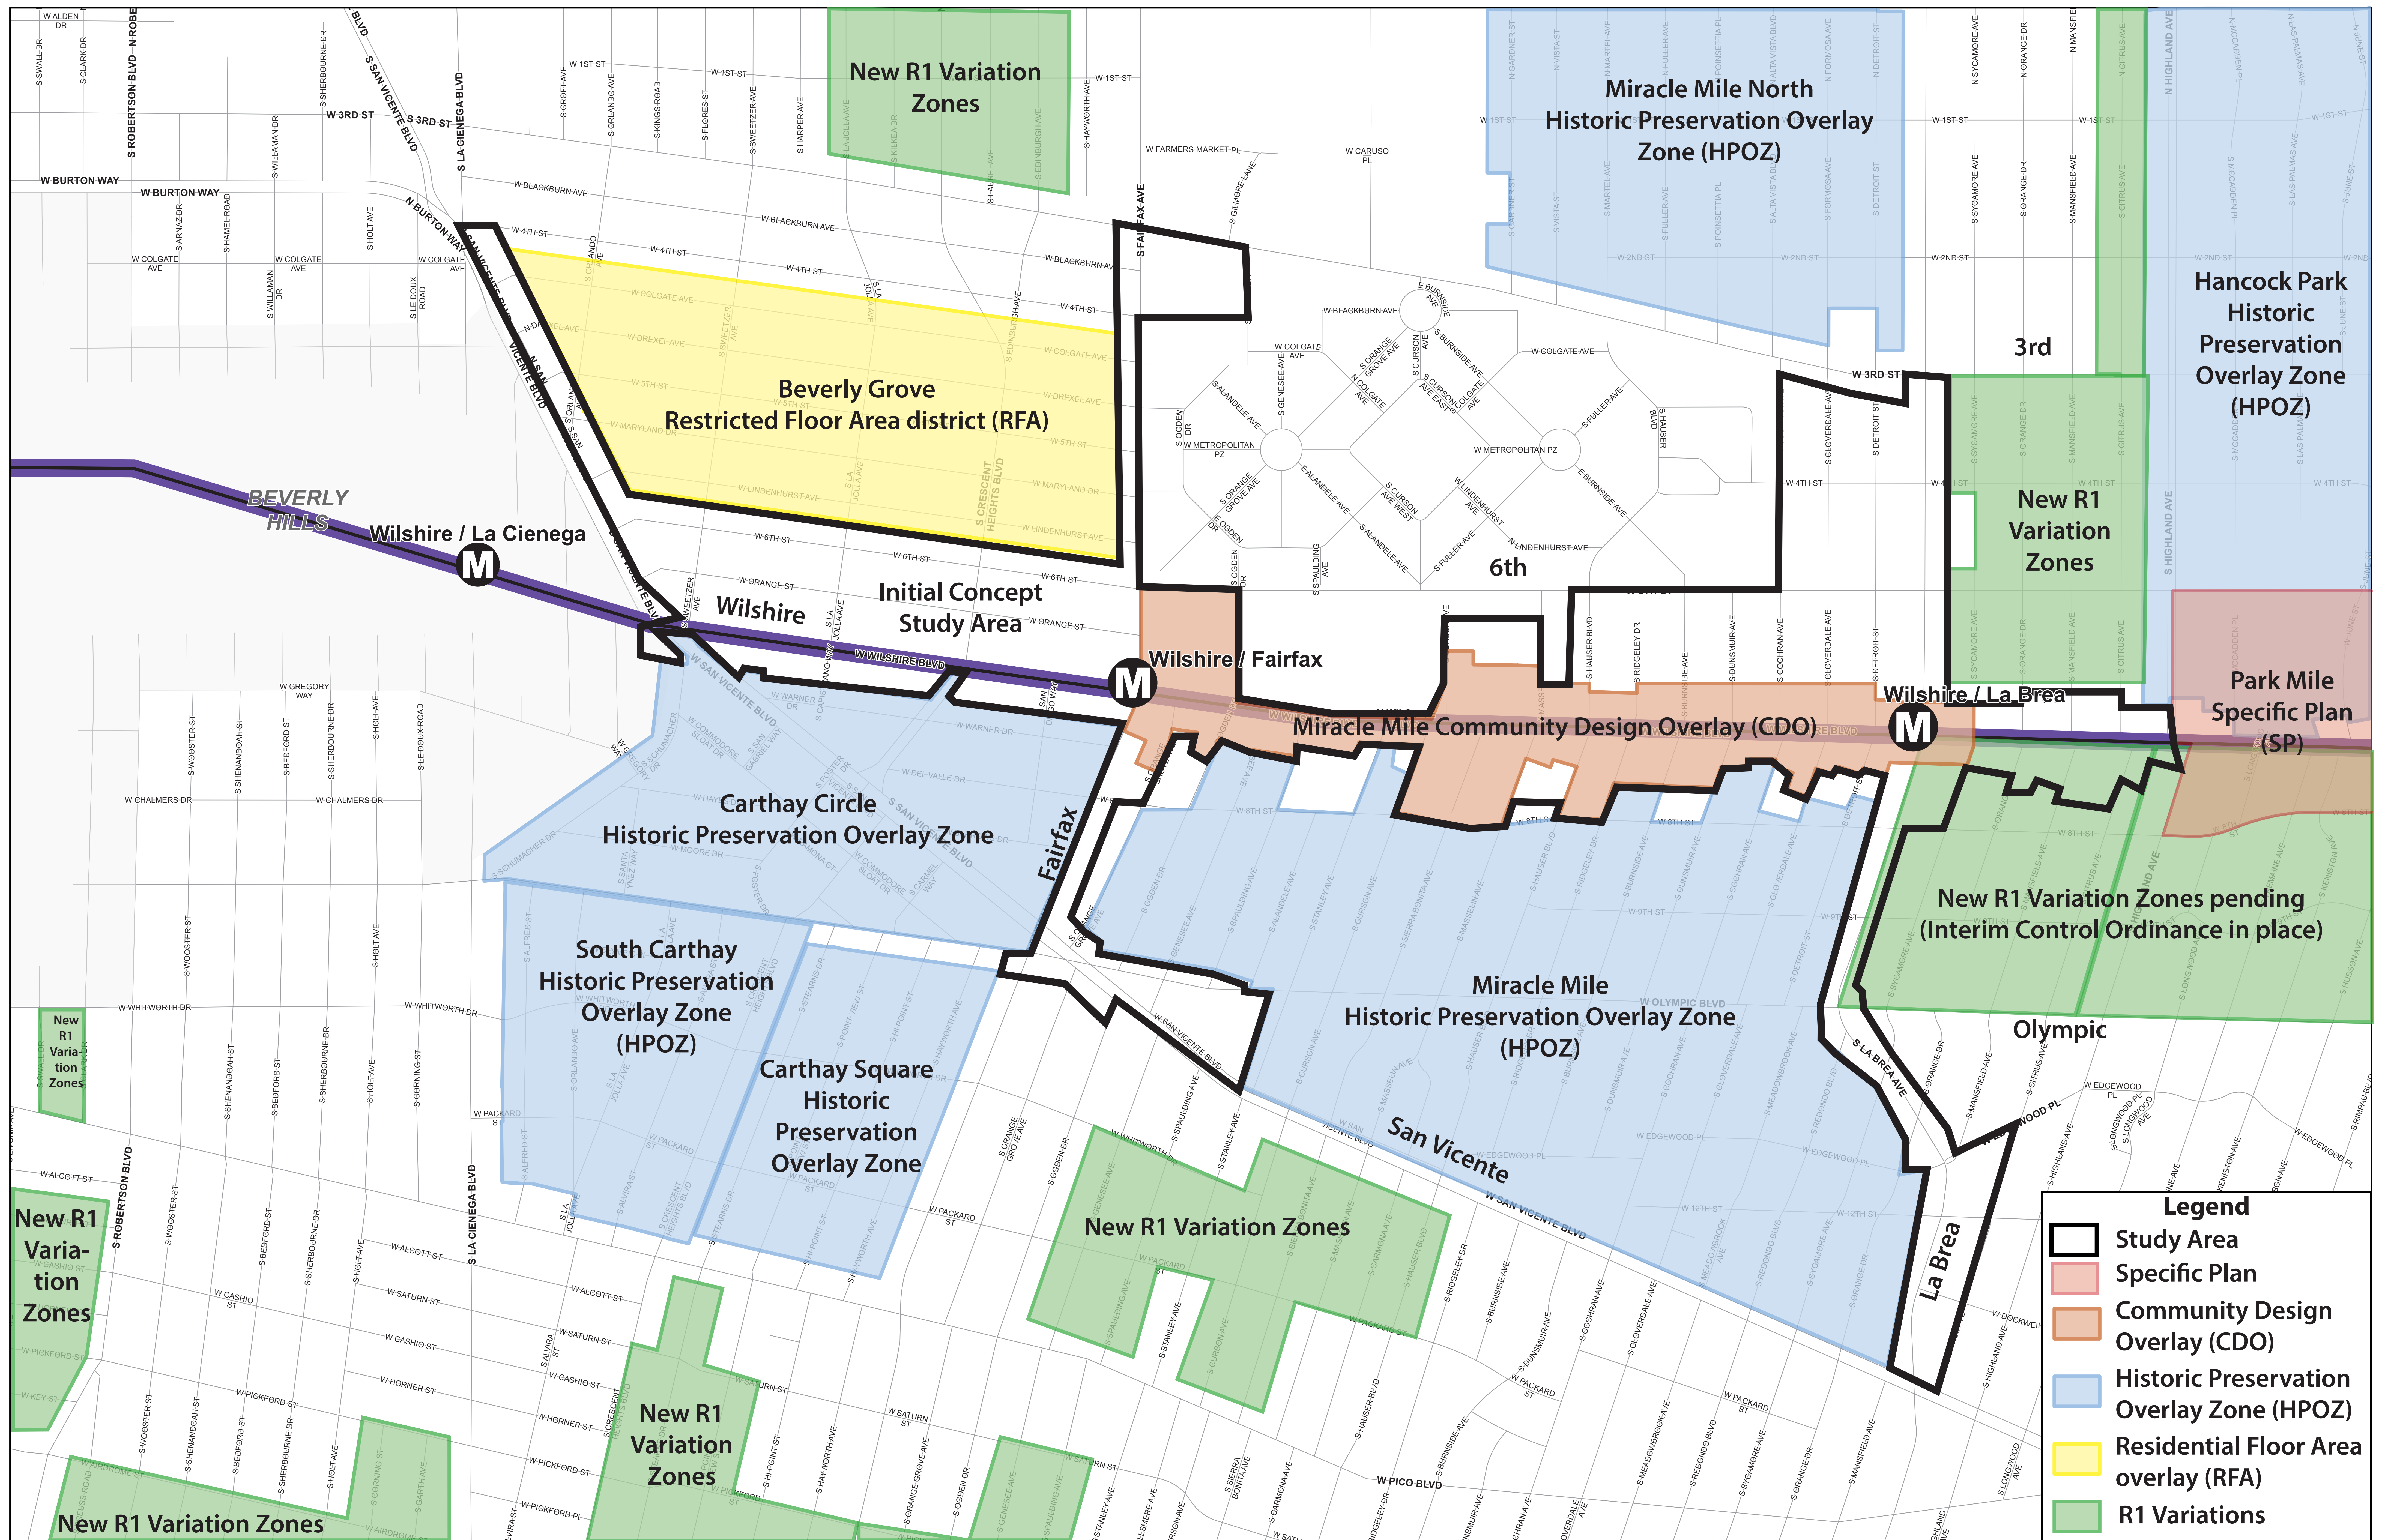

Purple Line Transit Neighborhood Plan Overlays and Recent Planning Efforts

Legend

- Study Area
- Specific Plan
- Community Design Overlay (CDO)
- Historic Preservation Overlay Zone (HPOZ)
- Residential Floor Area overlay (RFA)
- R1 Variations