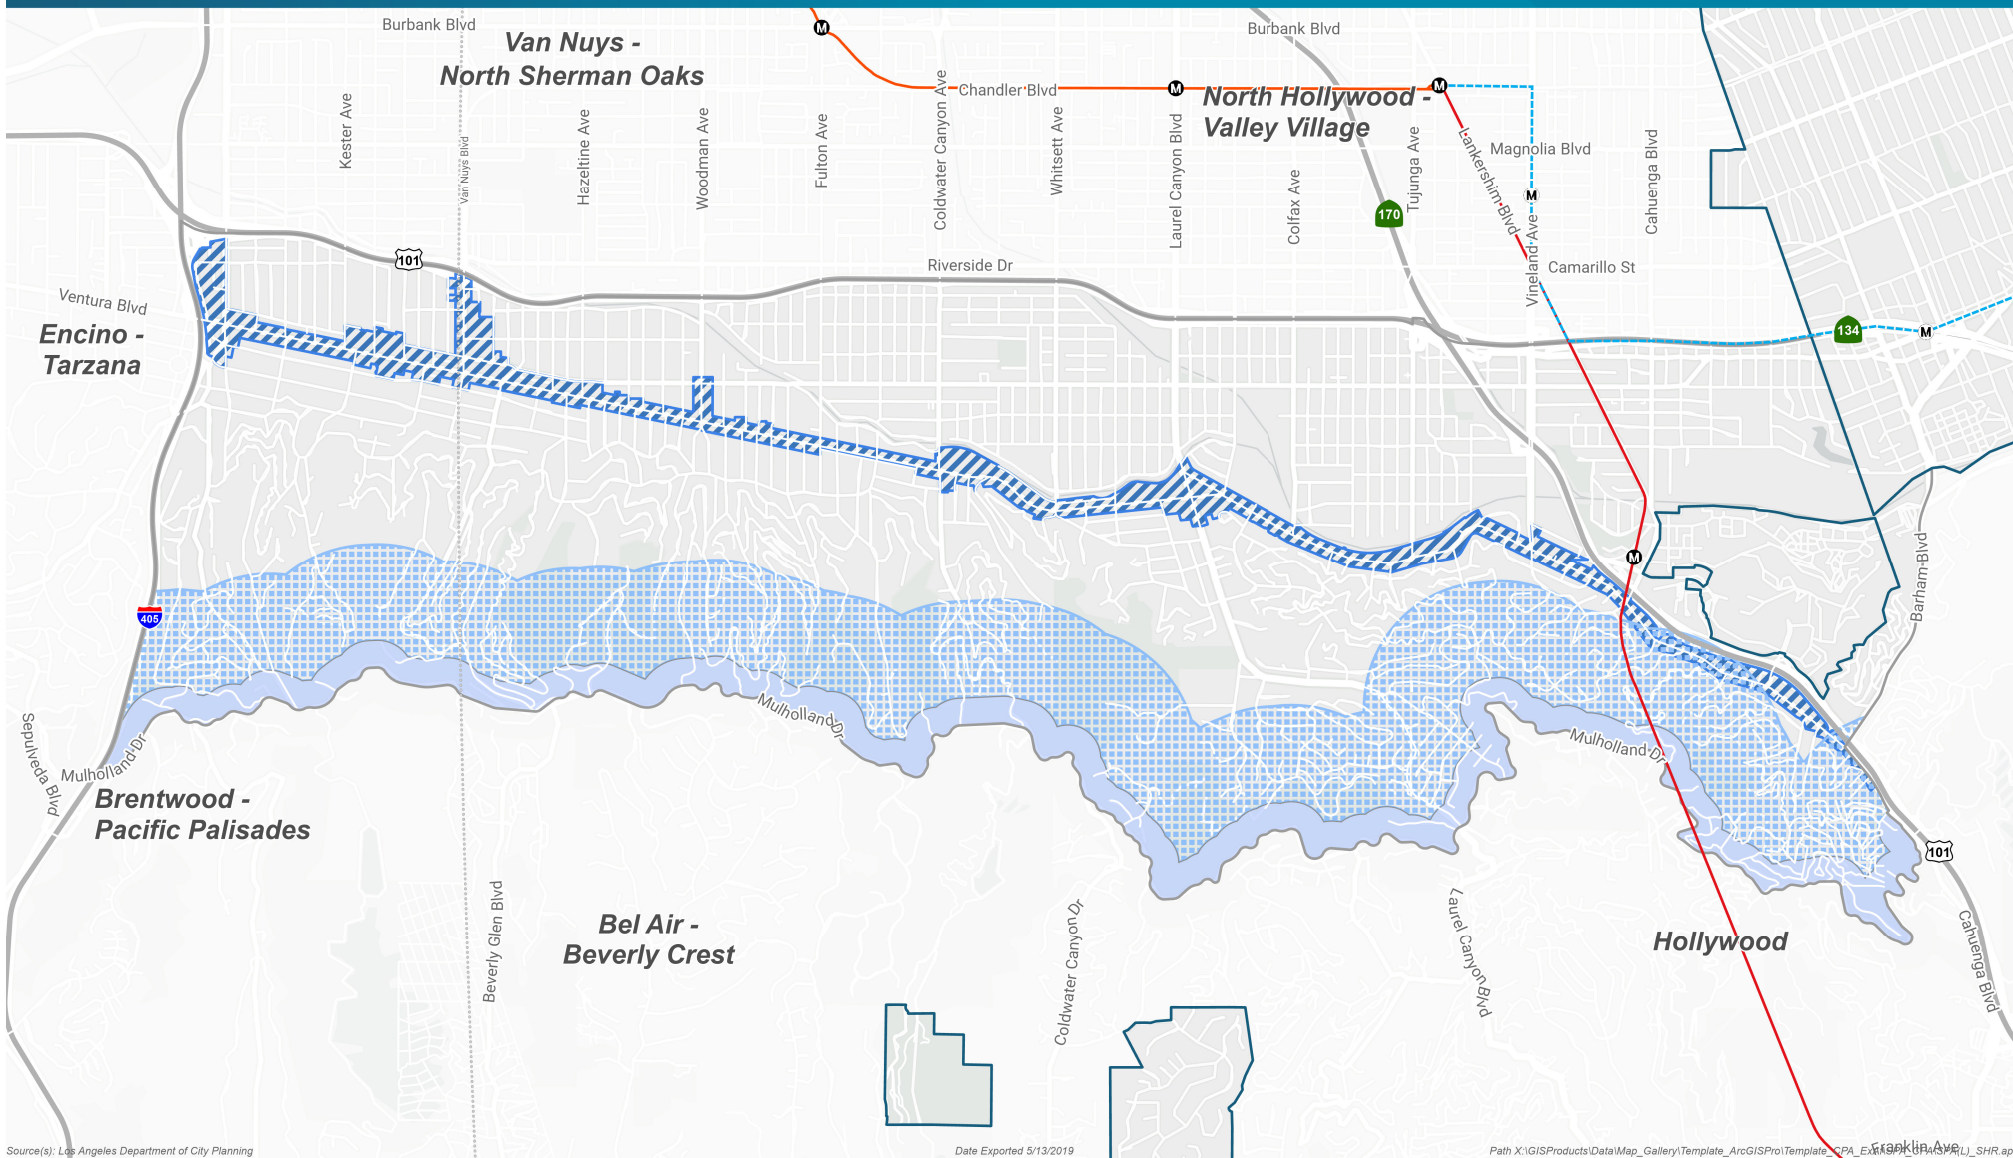

Specific Plan Areas

Sherman Oaks - Studio City - Toluca Lake - Cahuenga Pass Community Plan Area

Date Exported 5/13/2019

- Mulholland Scenic Parkway (Inner Corridor)
- Mulholland Scenic Parkway (Outer Corridor)
- Ventura / Cahuenga Boulevard Corridor
- Community Plan Boundary
- City Boundary