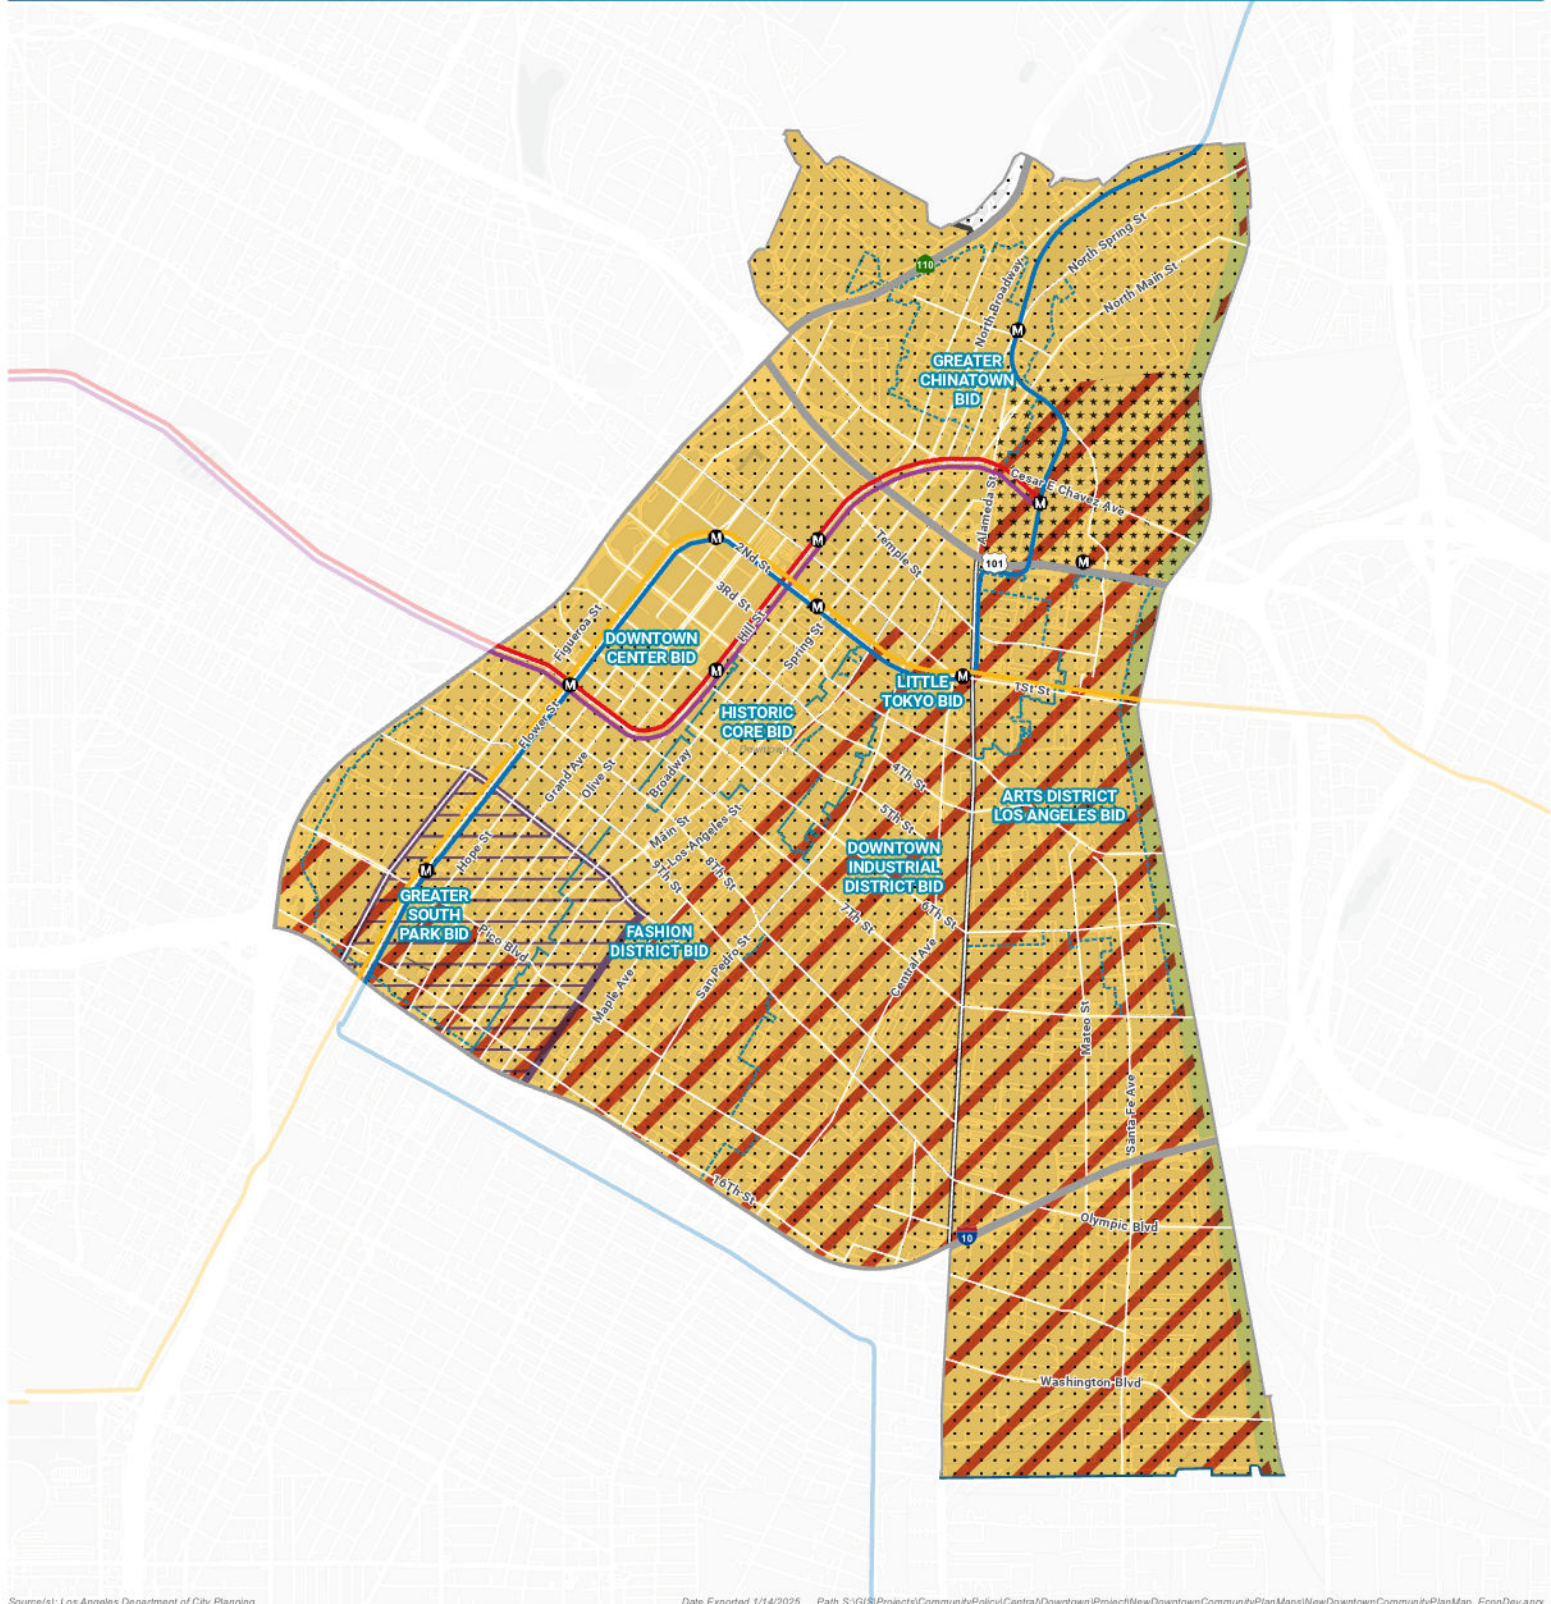

Economic Development Areas

Downtown Community Plan Area

Economic Development Areas

- Business Improvement District (BID)
- Promise Zone
- Community Plan Area
- QUALIFIED
- State Enterprise Zone
- City Boundary
- QUALIFIED (R)
- Opportunity Zone