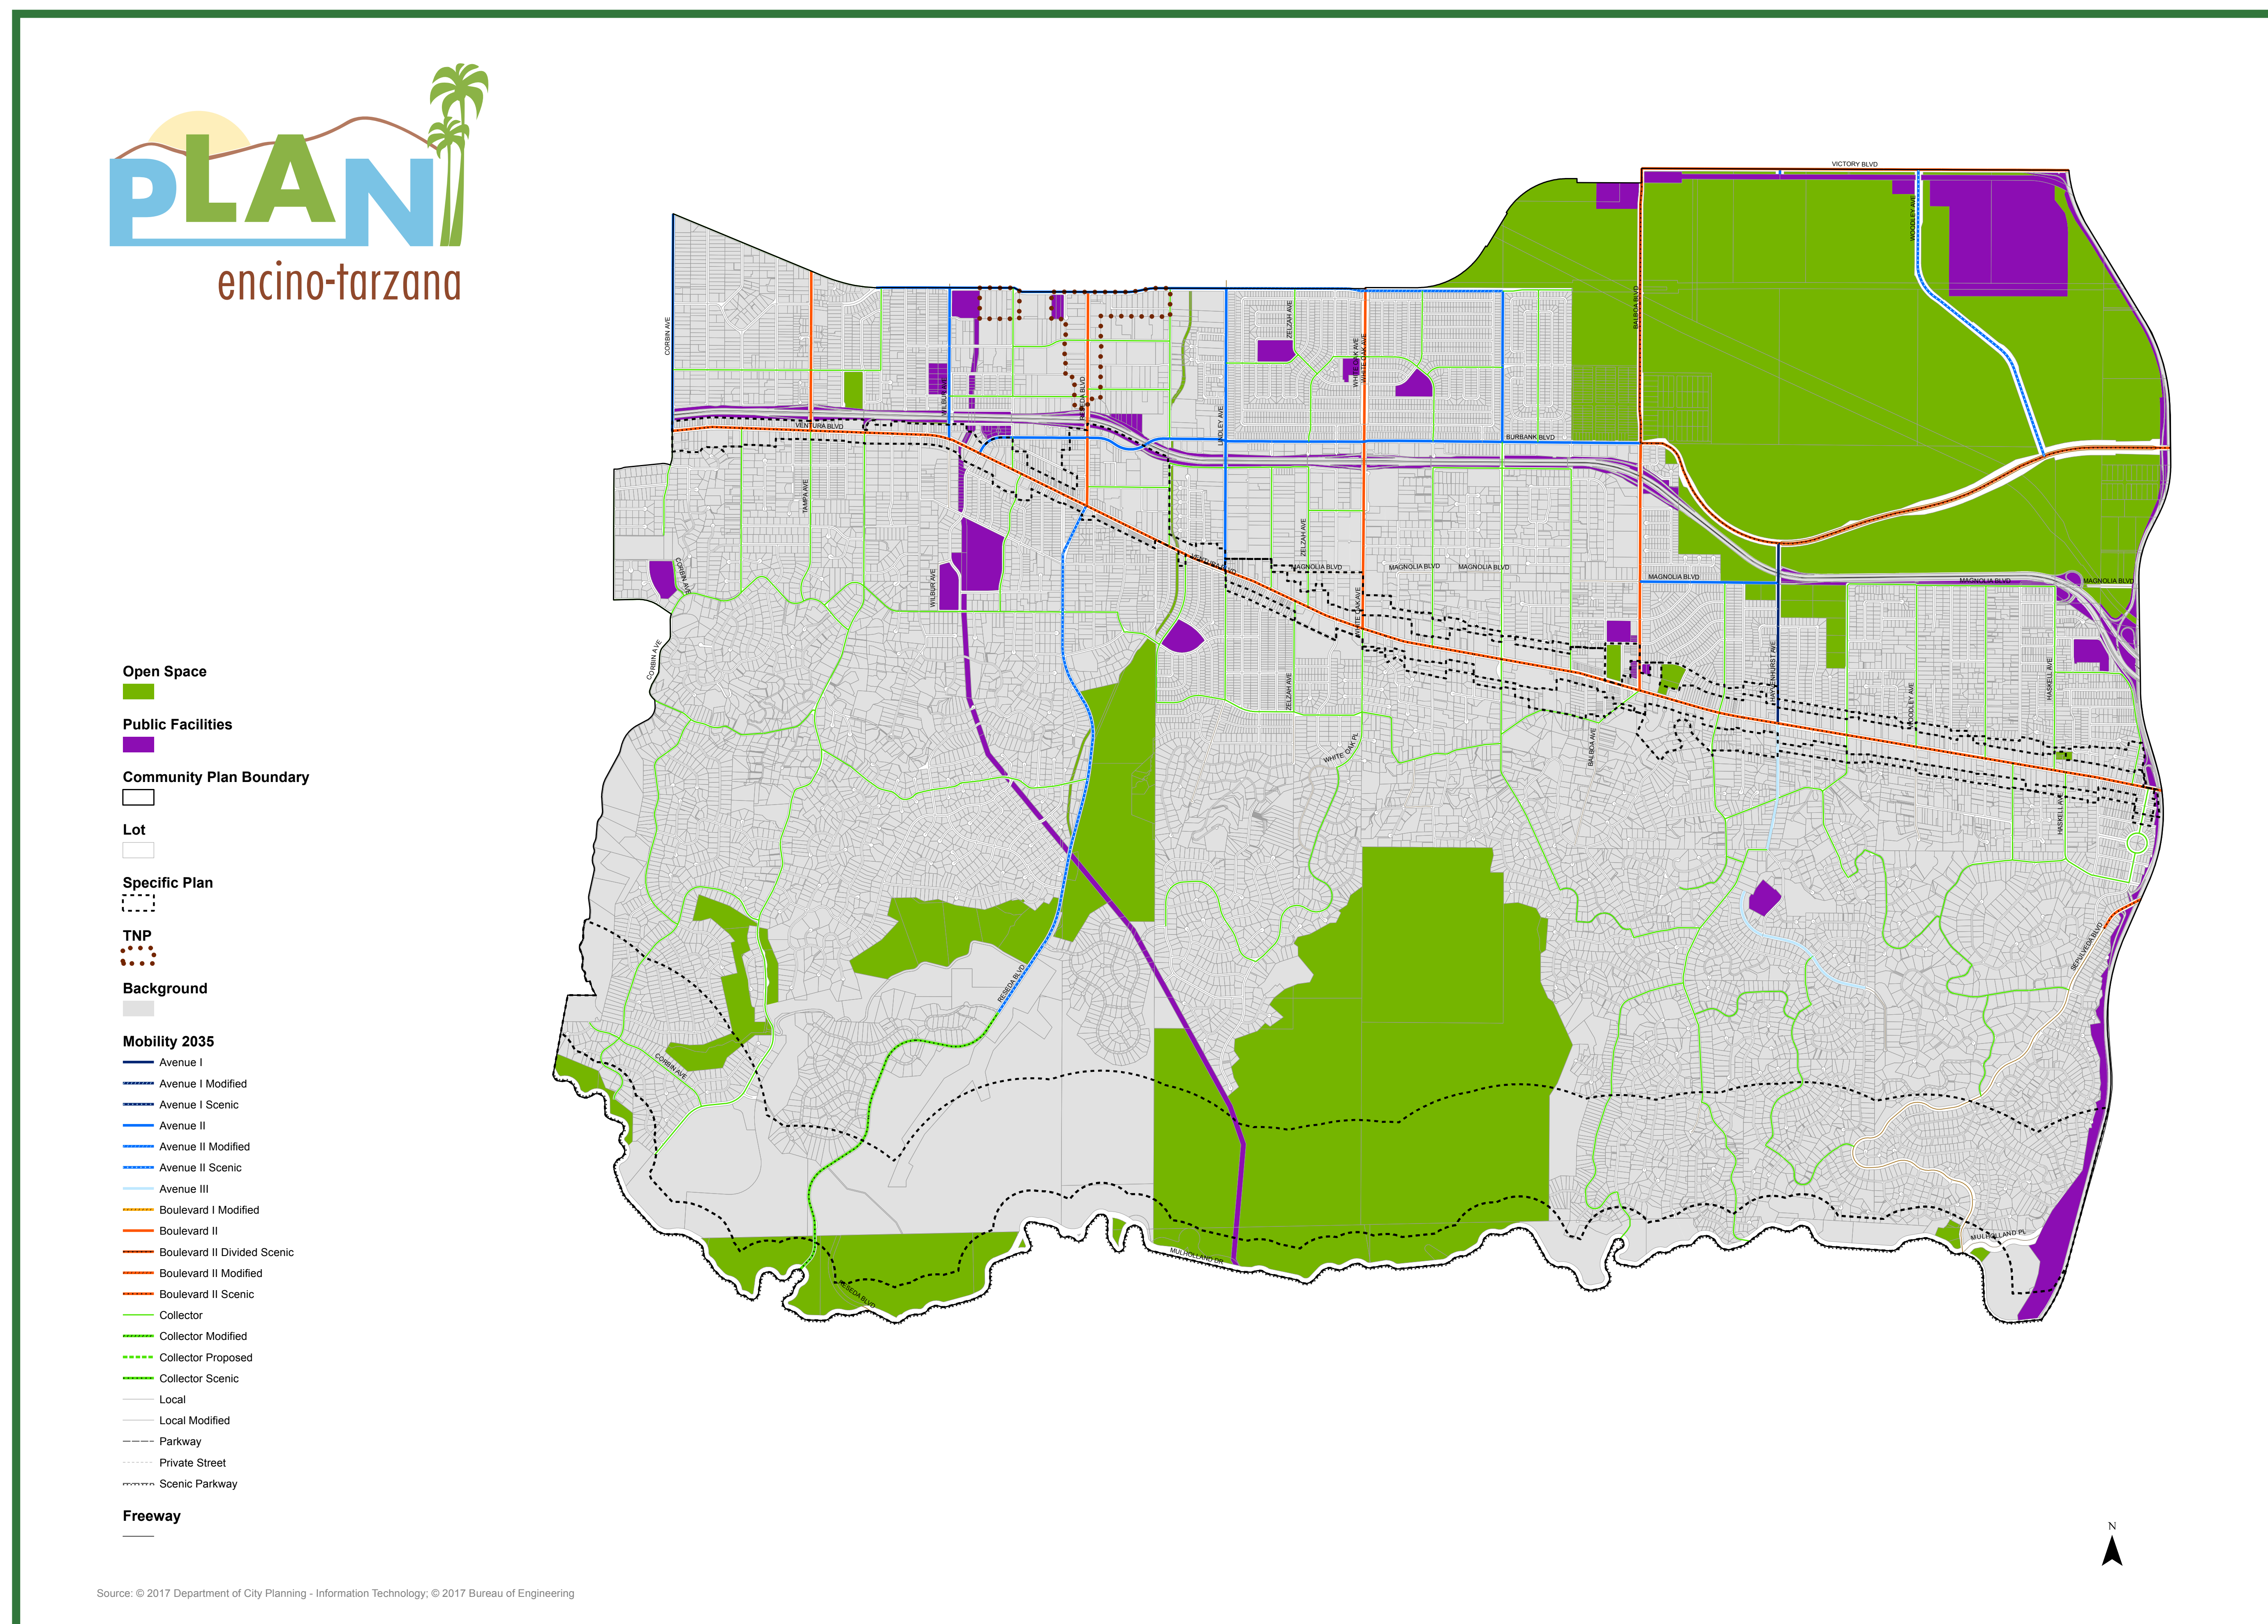

ENCINO-TARZANA

Promoting Residential Neighborhoods

NOTE: For Informational Purposes Only

Generalized Land Use Map for Single-Family and Multi-Family

ENCINO-TARZANA

Commerce and Industry

NOTE: For Informational Purposes Only

Generalized Land Use Map for Commerce and Industry

ENCINO-TARZANA

Parks and Public Realm

NOTE: For Informational Purposes Only

Generalized Land Use Map for Parks, Open Space, and Public Facilities

ENCINO-TARZANA

Mobility

NOTE: For Informational Purposes Only

Orange Line Transit Neighborhoods Plan Map