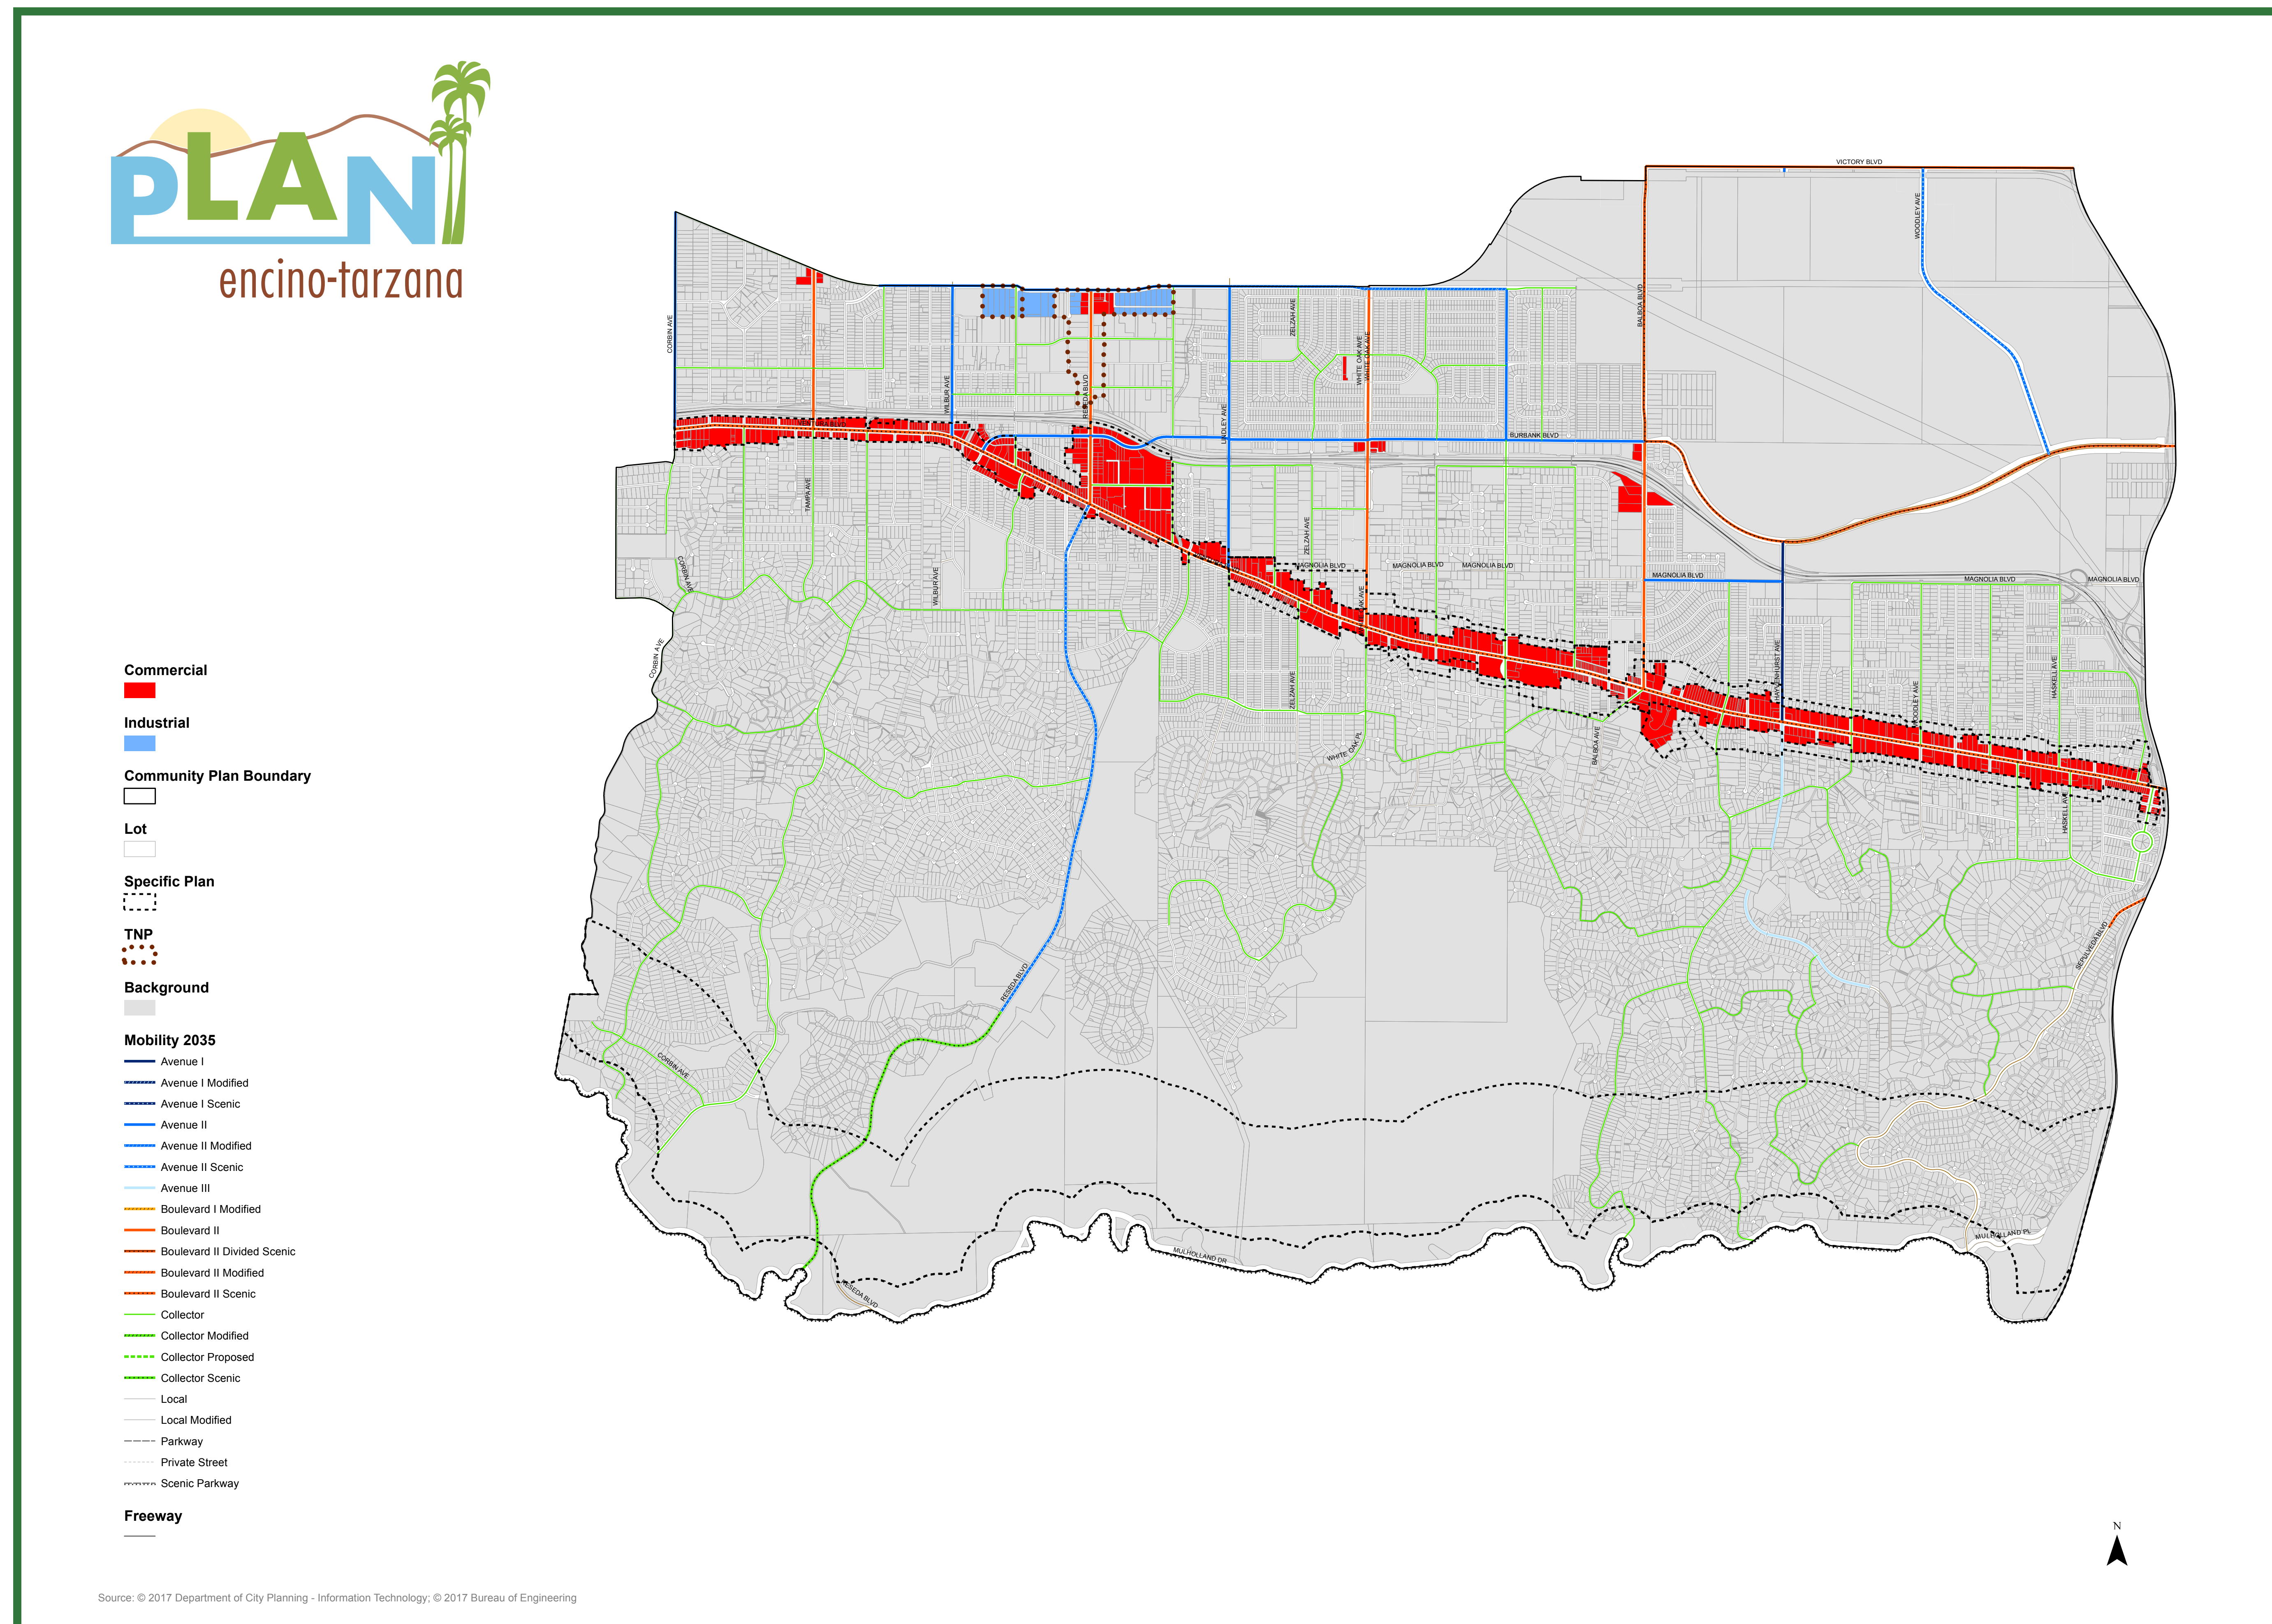

ENCINO-TARZANA

Promoting Residential Neighborhoods

NOTE: For Informational Purposes Only

Generalized Land Use Map for Single-Family and Multi-Family

ENCINO-TARZANA

Commerce and Industry

NOTE: For Informational Purposes Only

Generalized Land Use Map for Commerce and Industry

ENCINO-TARZANA

Parks and Public Realm

NOTE: For Informational Purposes Only

Generalized Land Use Map for Parks, Open Space, and Public Facilities

ENCINO-TARZANA

Mobility

NOTE: For Informational Purposes Only

Orange Line Transit Neighborhoods Plan Map