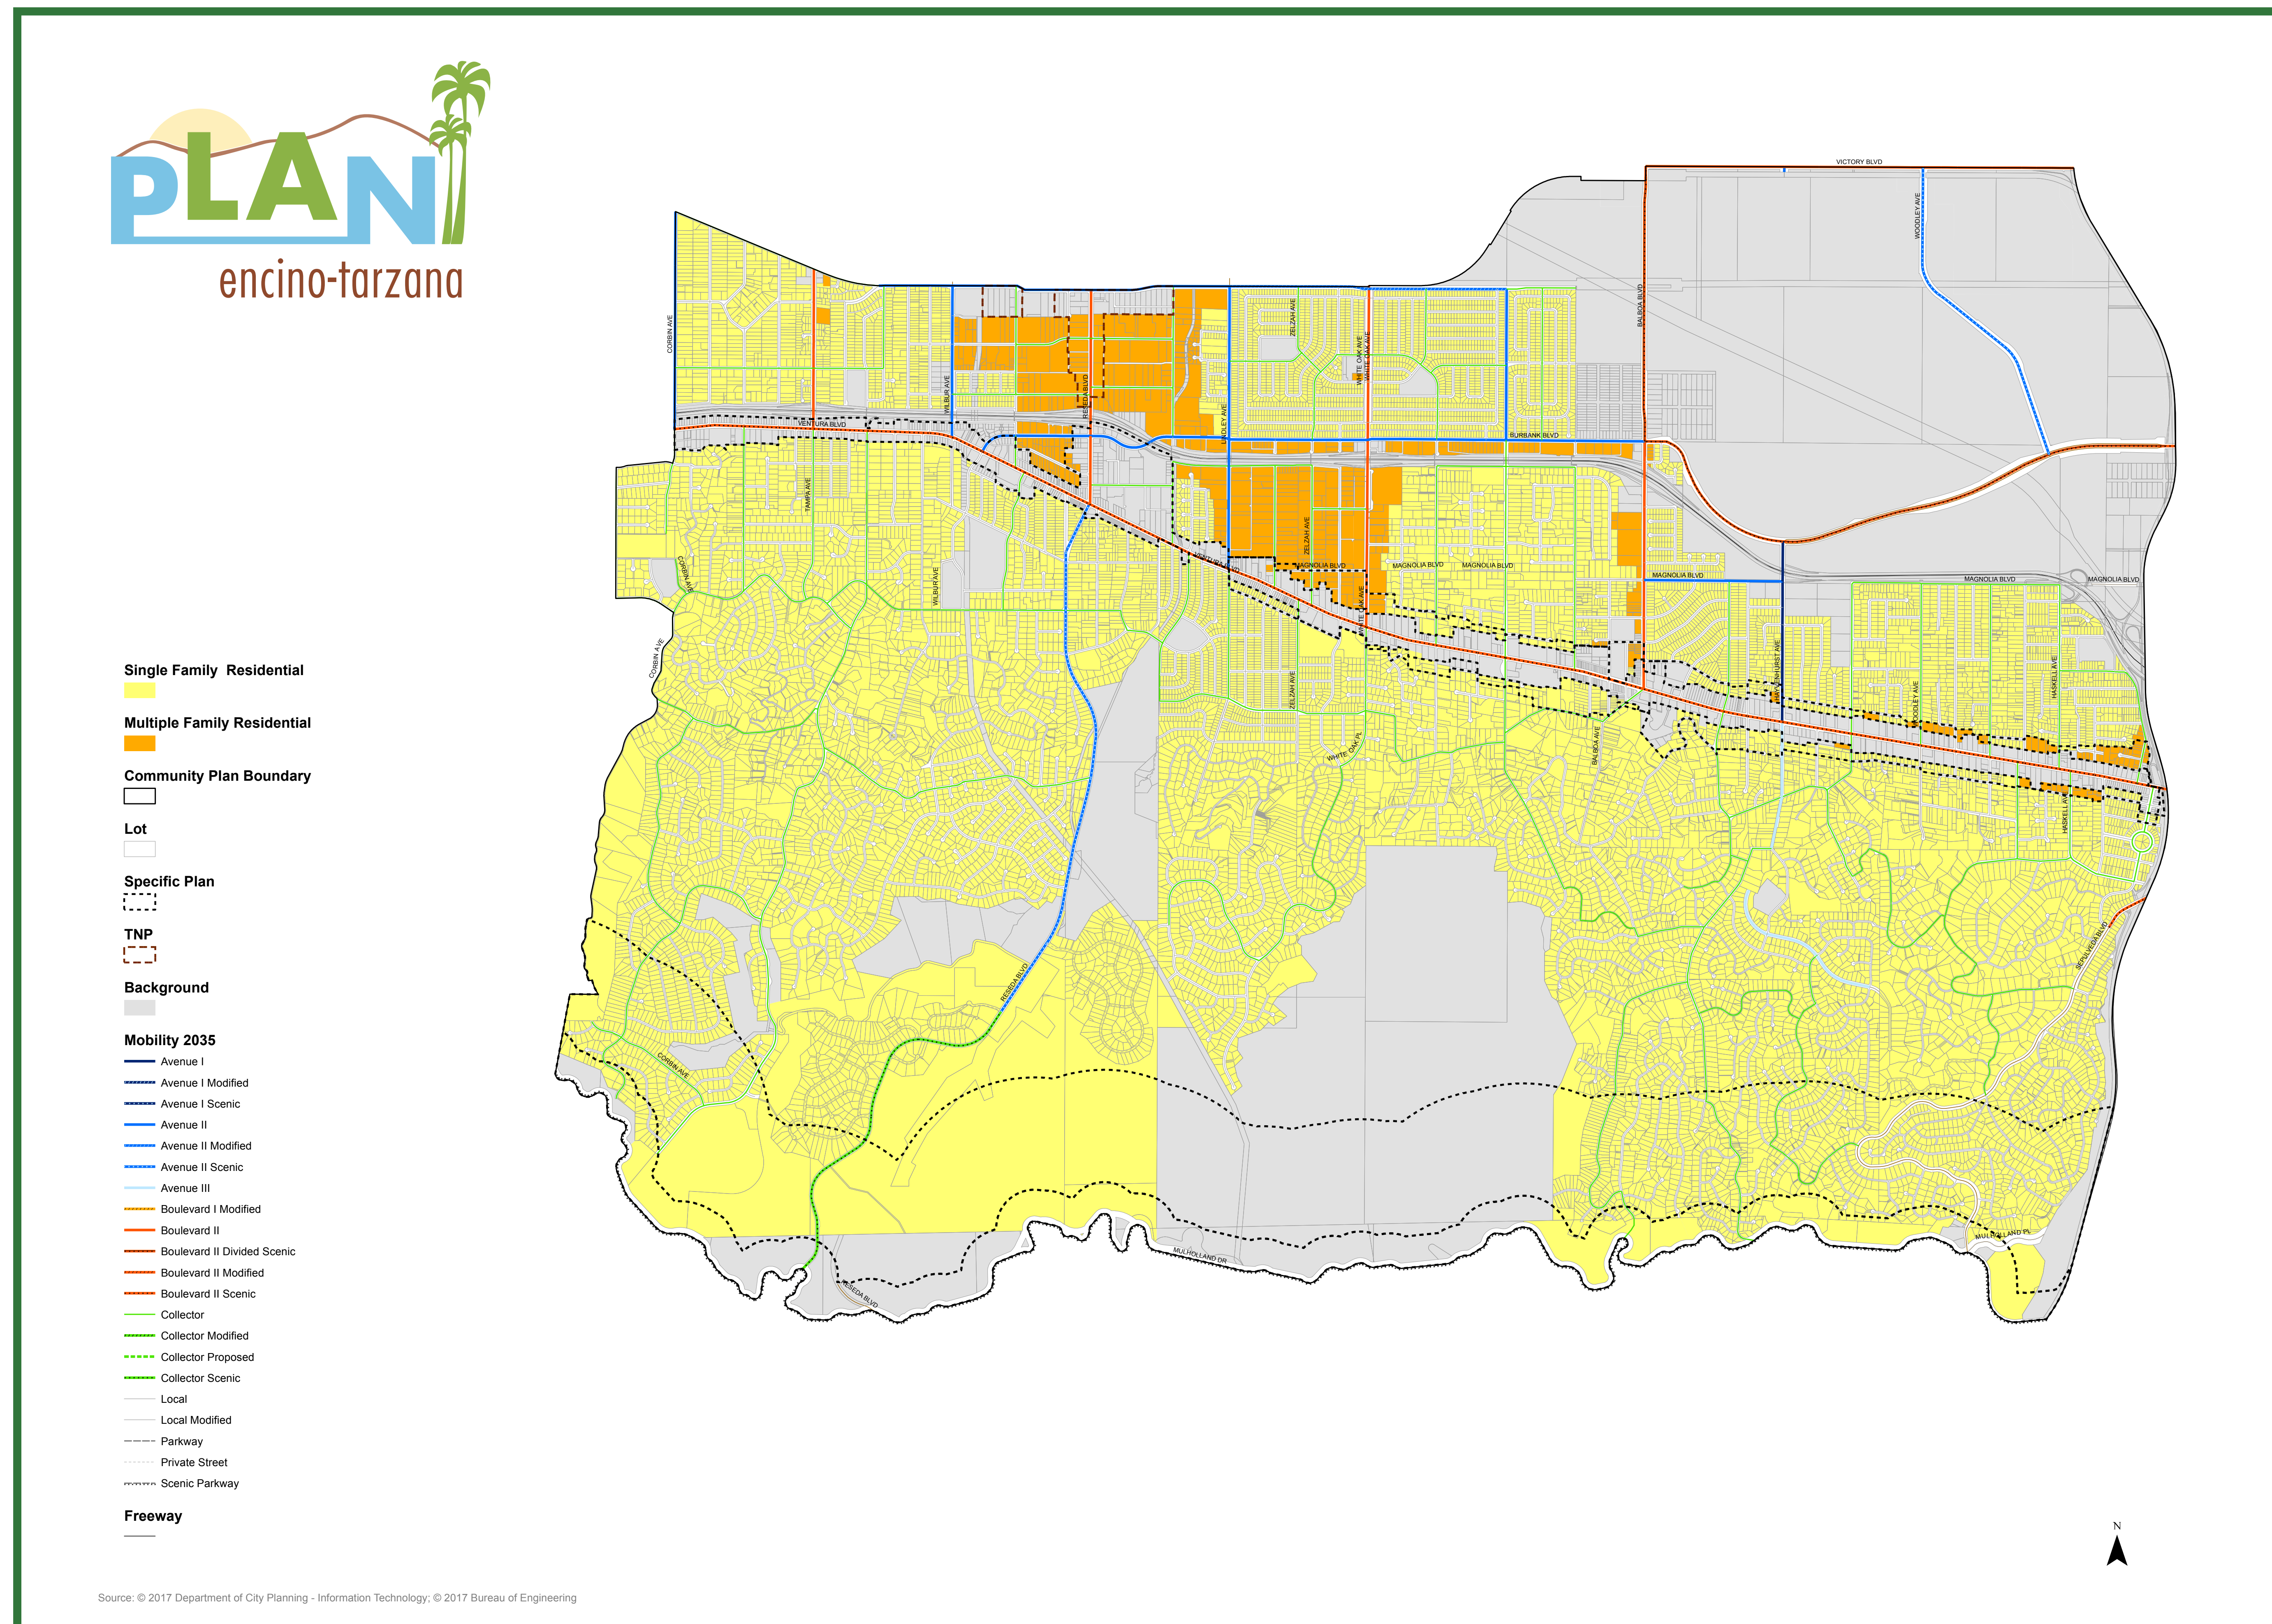

ENCINO-TARZANA

Promoting Residential Neighborhoods

NOTE: For Informational Purposes Only

Generalized Land Use Map for Single-Family and Multi-Family

ENCINO-TARZANA

Commerce and Industry

NOTE: For Informational Purposes Only

Generalized Land Use Map for Commerce and Industry

ENCINO-TARZANA

Parks and Public Realm

NOTE: For Informational Purposes Only

Generalized Land Use Map for Parks, Open Space, and Public Facilities

ENCINO-TARZANA

Mobility

NOTE: For Informational Purposes Only

Orange Line Transit Neighborhoods Plan Map