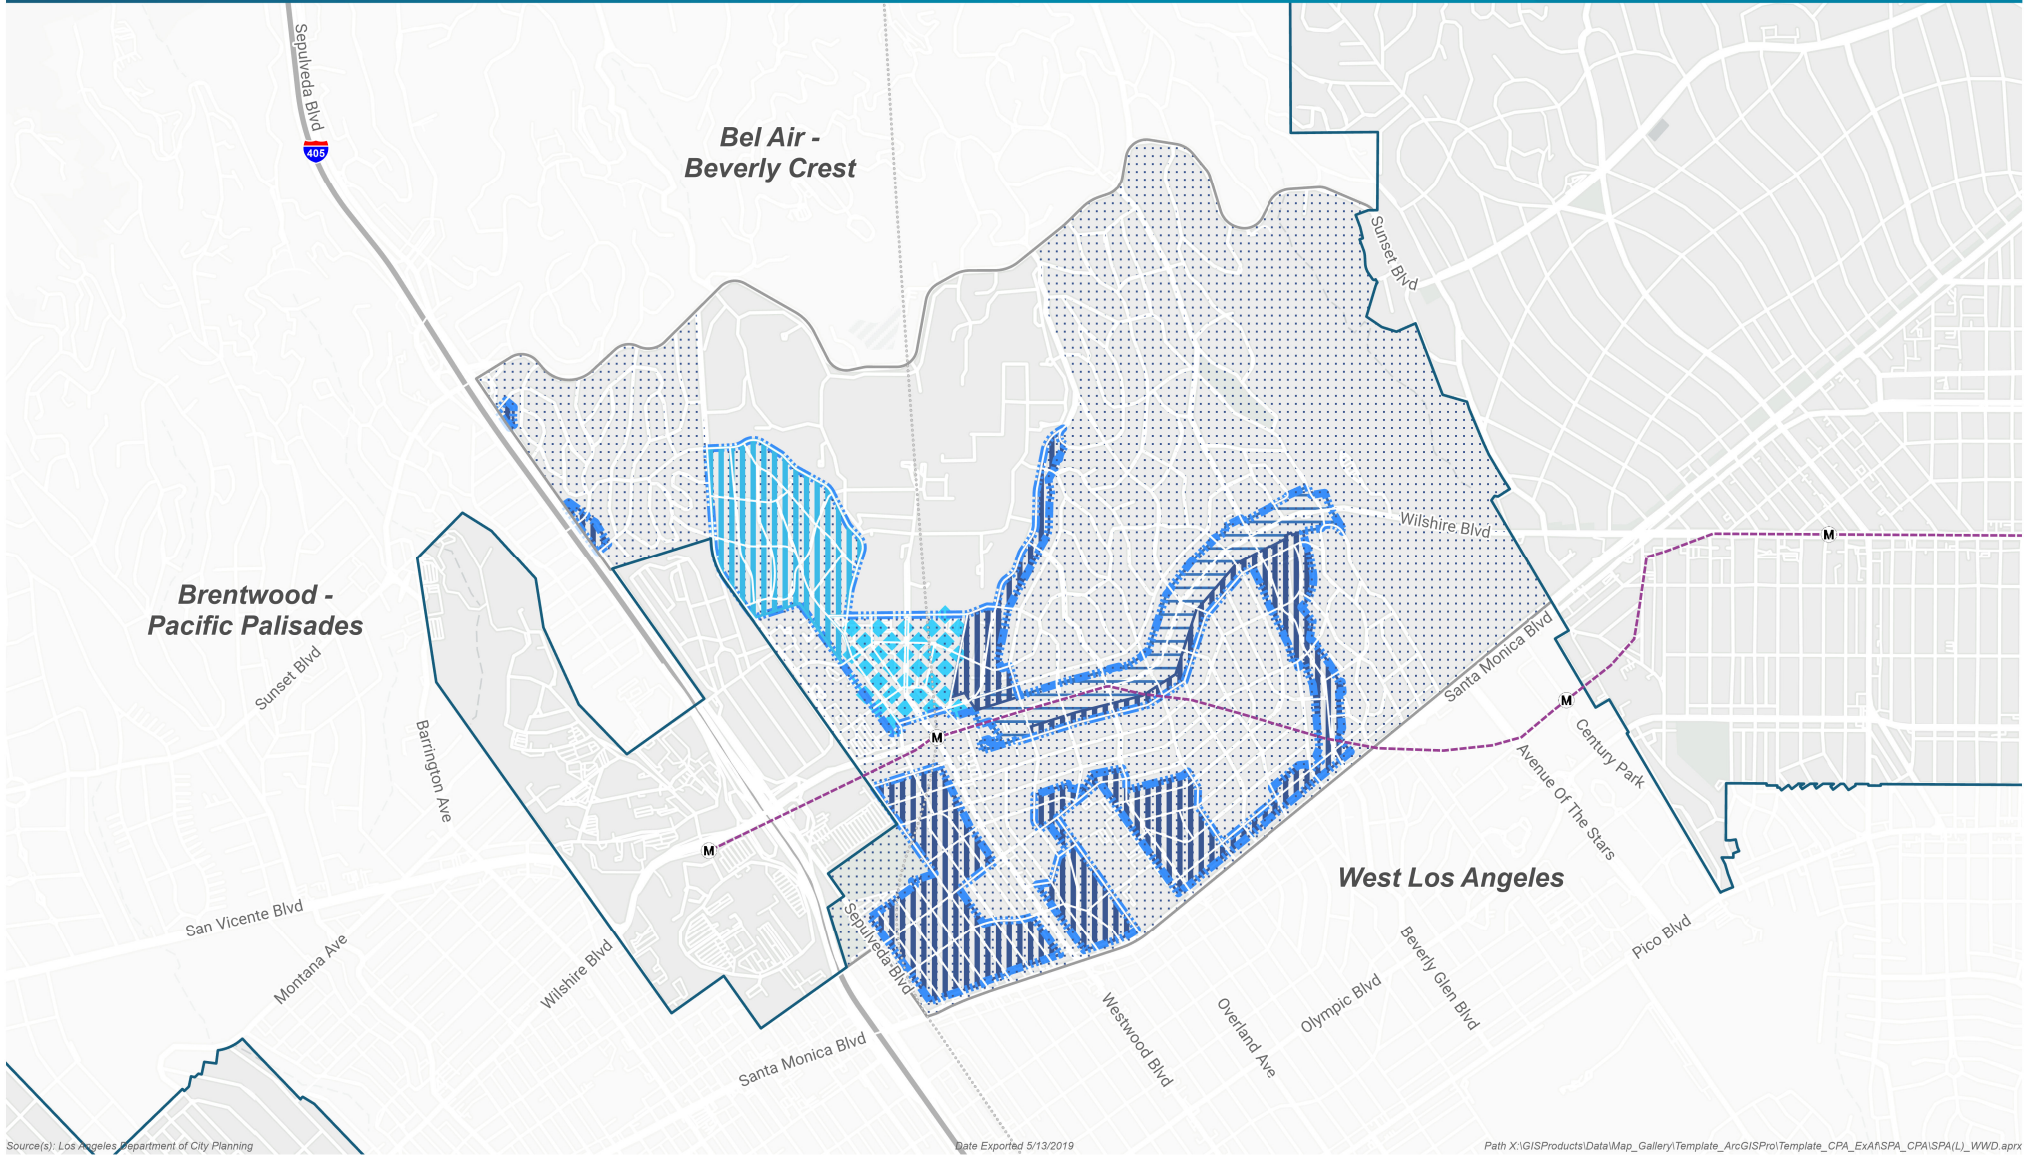

Specific Plan Areas

Westwood Community Plan Area

-  North Westwood Village
-  West Los Angeles Transportation Improvement And Mitigation
-  Westwood Community Design Review Board
-  Westwood Community Plan Multiple Family Residential Development Standards

-  Westwood Village
-  Wilshire / Westwood Scenic Corridor
-  Community Plan Boundary
-  City Boundary