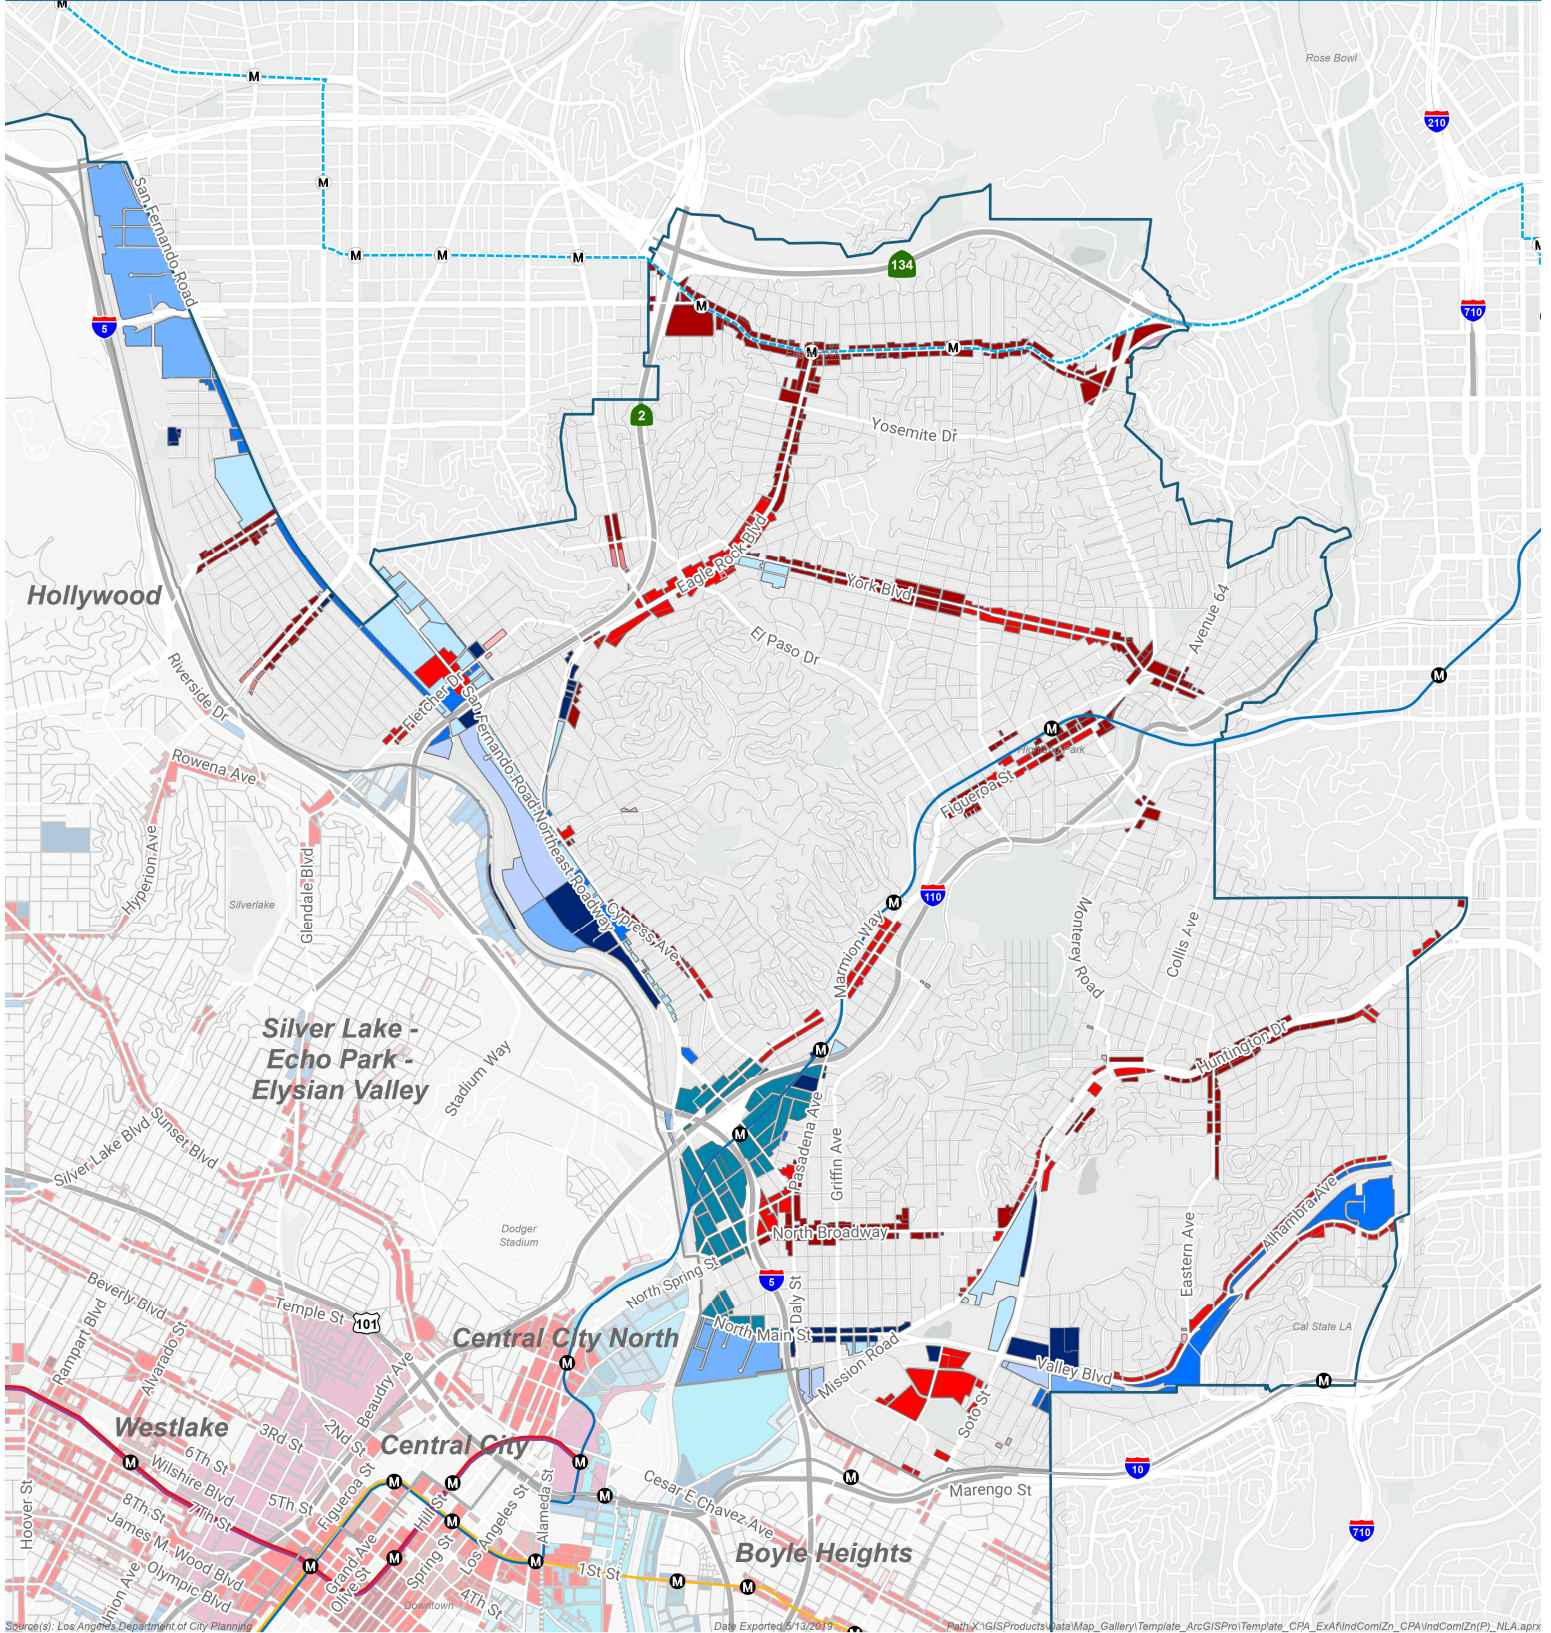

Commercial & Industrial Zoning

Northeast Los Angeles Community Plan Area

Date Exported: 6/13/2019

Commercial	C4; C4(OX)	Industrial	MR1	Community Plan Boundary
C1; C1(PV)	CR; CR(PKM)	M(PV); M1	MR2	City Boundary
C1.5		M2; M2(PV)	CM; CM(GM); CM(UV)	
C2; C2(PV)		M3	OTHER (LAX)