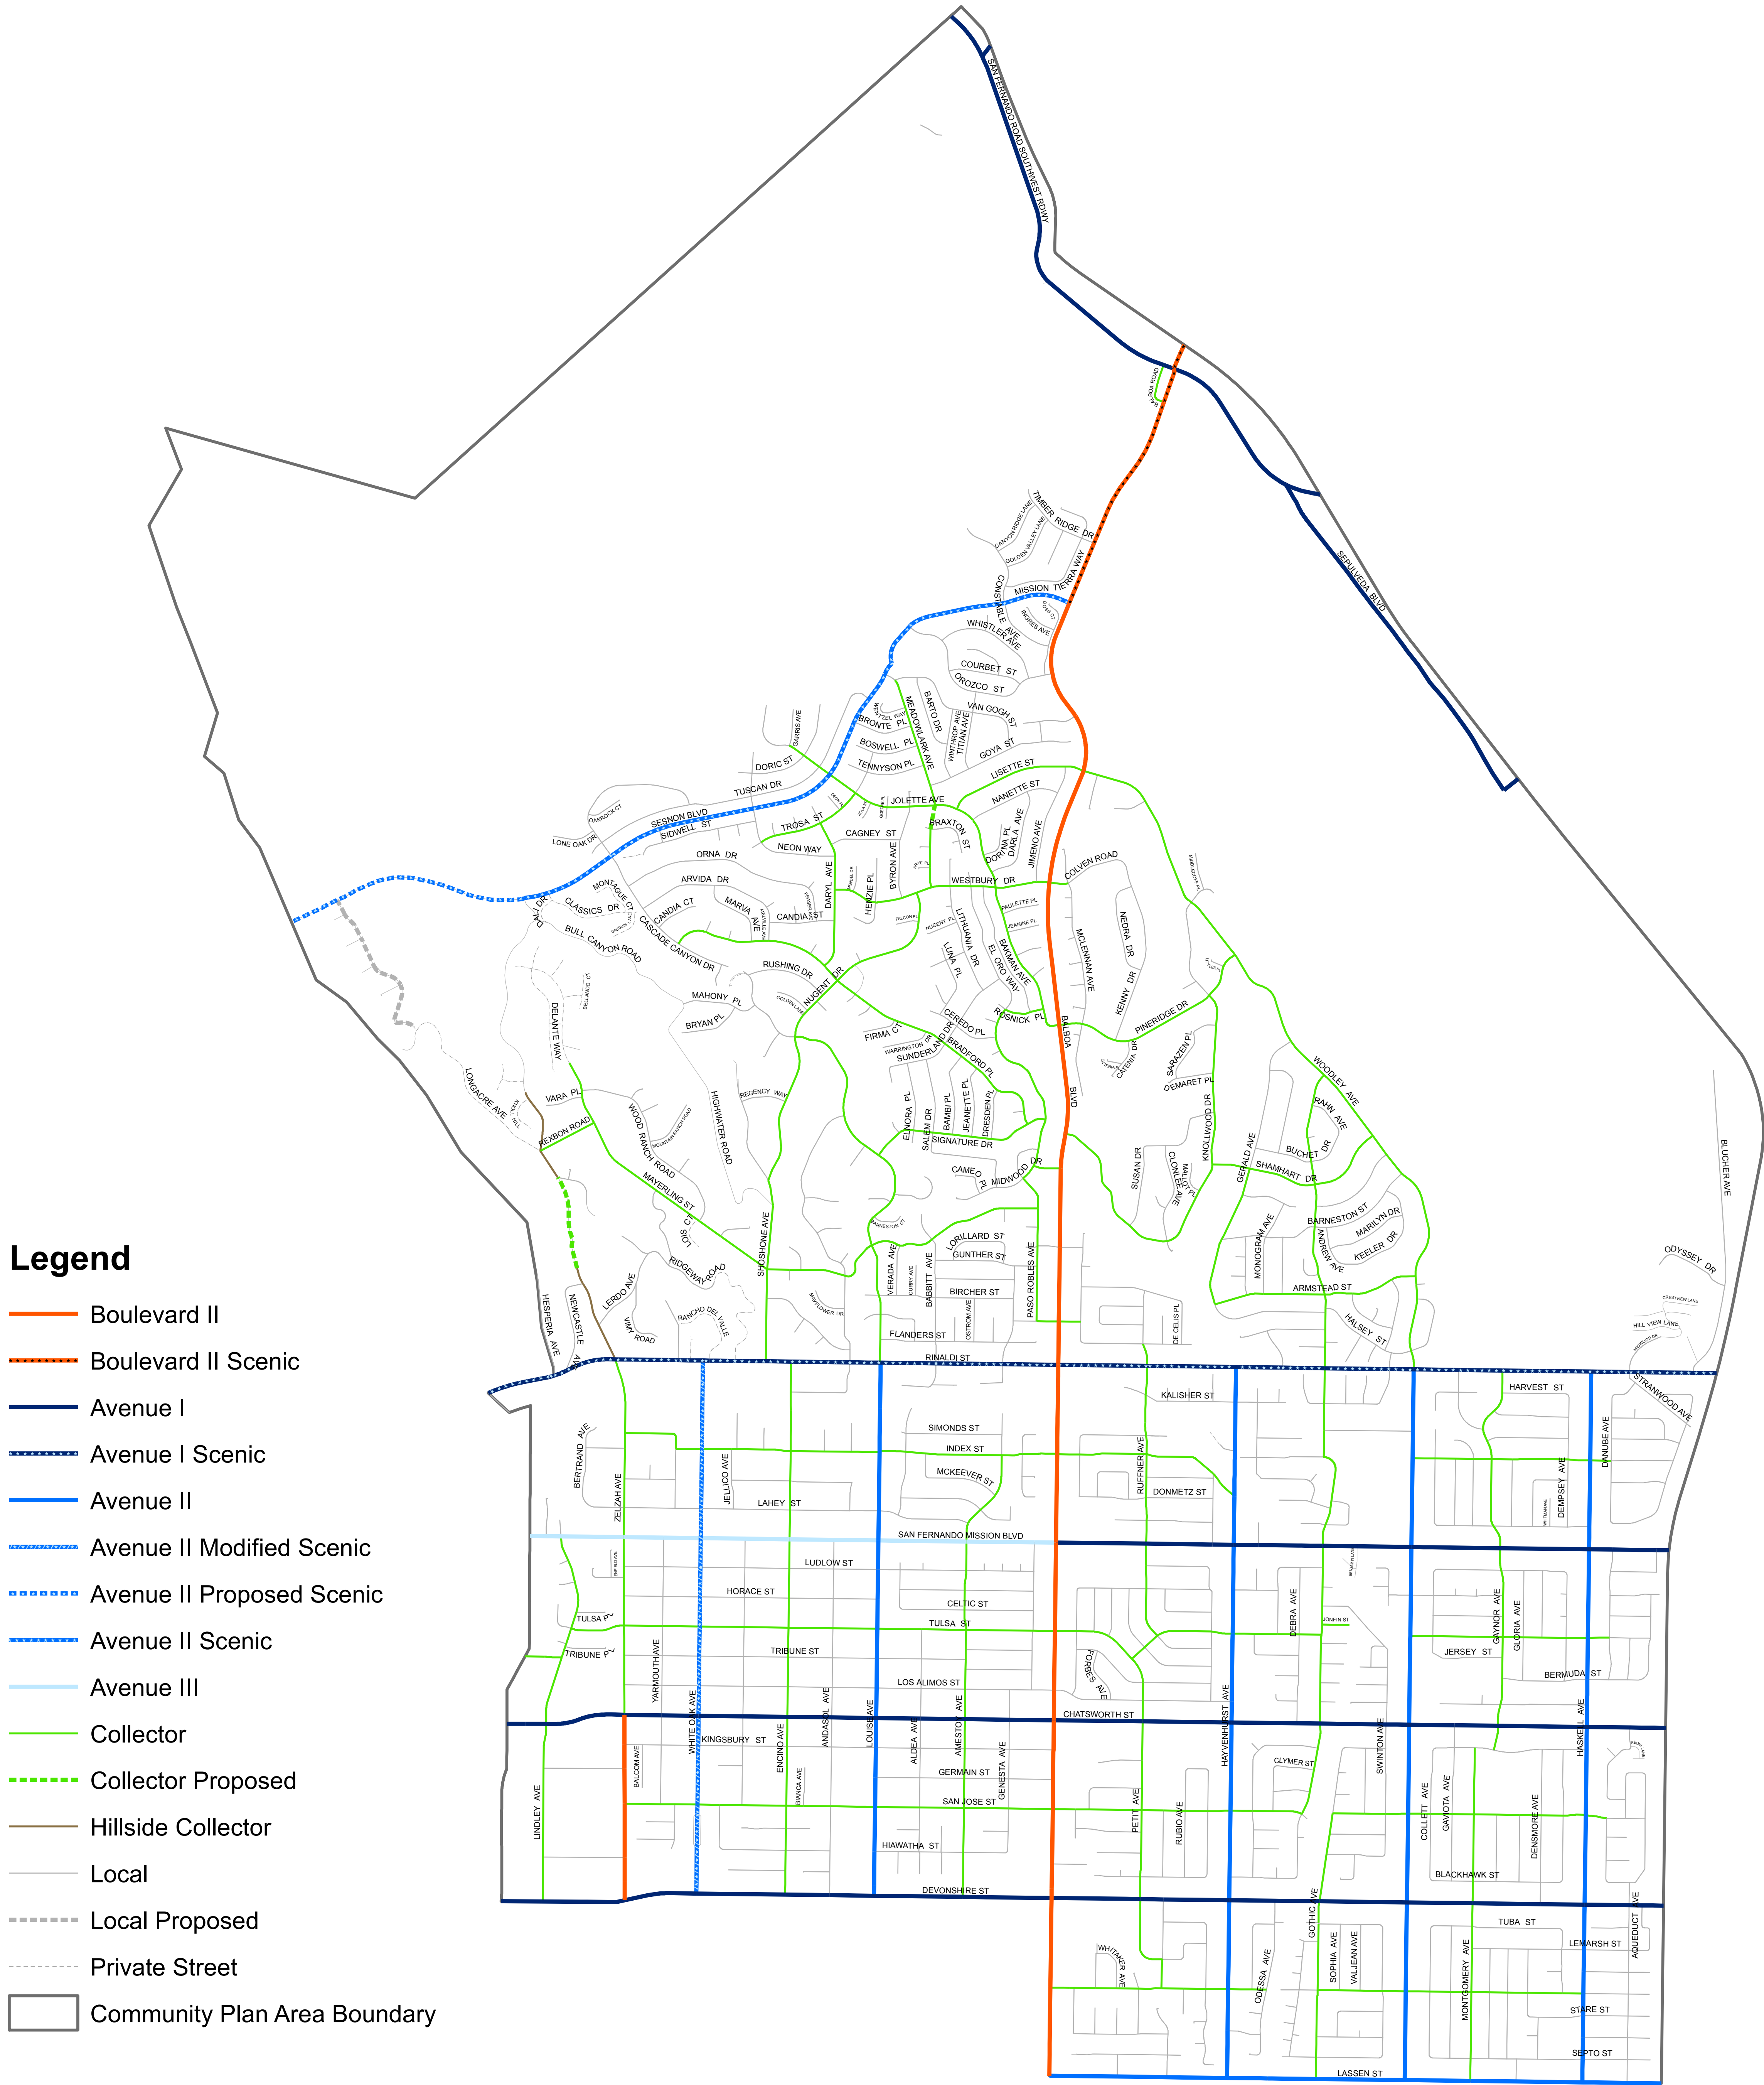

GRANADA HILLS - KNOLLWOOD CIRCULATION

Legend

- Boulevard II
- - - Boulevard II Scenic
- Avenue I
- - - Avenue I Scenic
- Avenue II
- . . . . . Avenue II Modified Scenic
- - - Avenue II Proposed Scenic
- . . . . . Avenue II Scenic
- Avenue III
- Collector
- - - Collector Proposed
- Hillside Collector
- Local
- - - Local Proposed
- . . . . . Private Street
- Community Plan Area Boundary

Date: 2/1/2017

DEPARTMENT OF CITY PLANNING
INFORMATION TECHNOLOGIES DIVISION