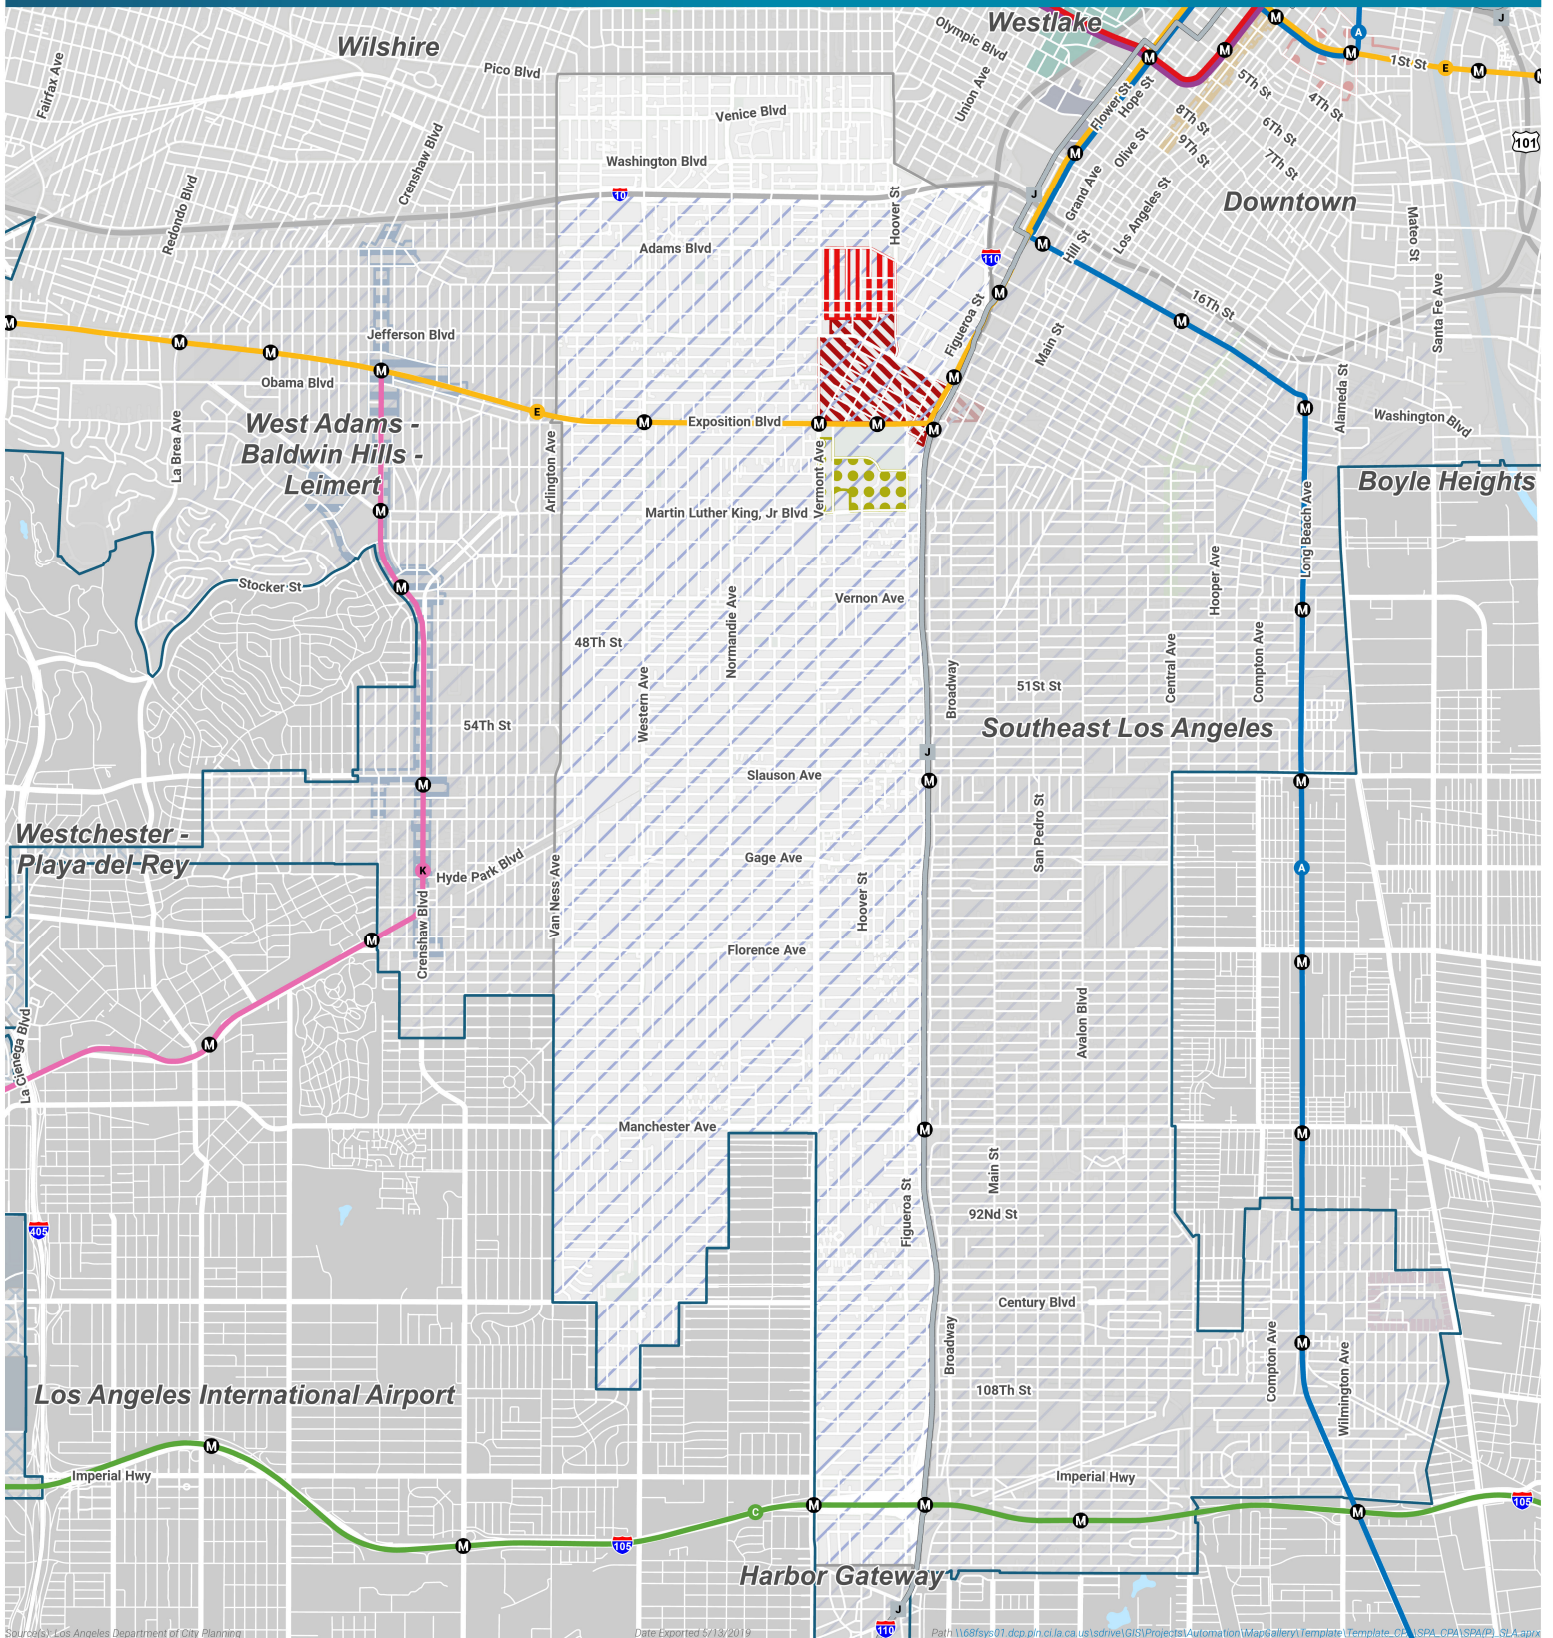

Specific Plan Areas

South Los Angeles Community Plan Area

Date Exported: 5/13/2019

Specific Plan

- University Of Southern California University Park Campus
- Coliseum District
- North University Park
- South Los Angeles Alcohol Sales
- Community Plan Boundary
- City Boundary