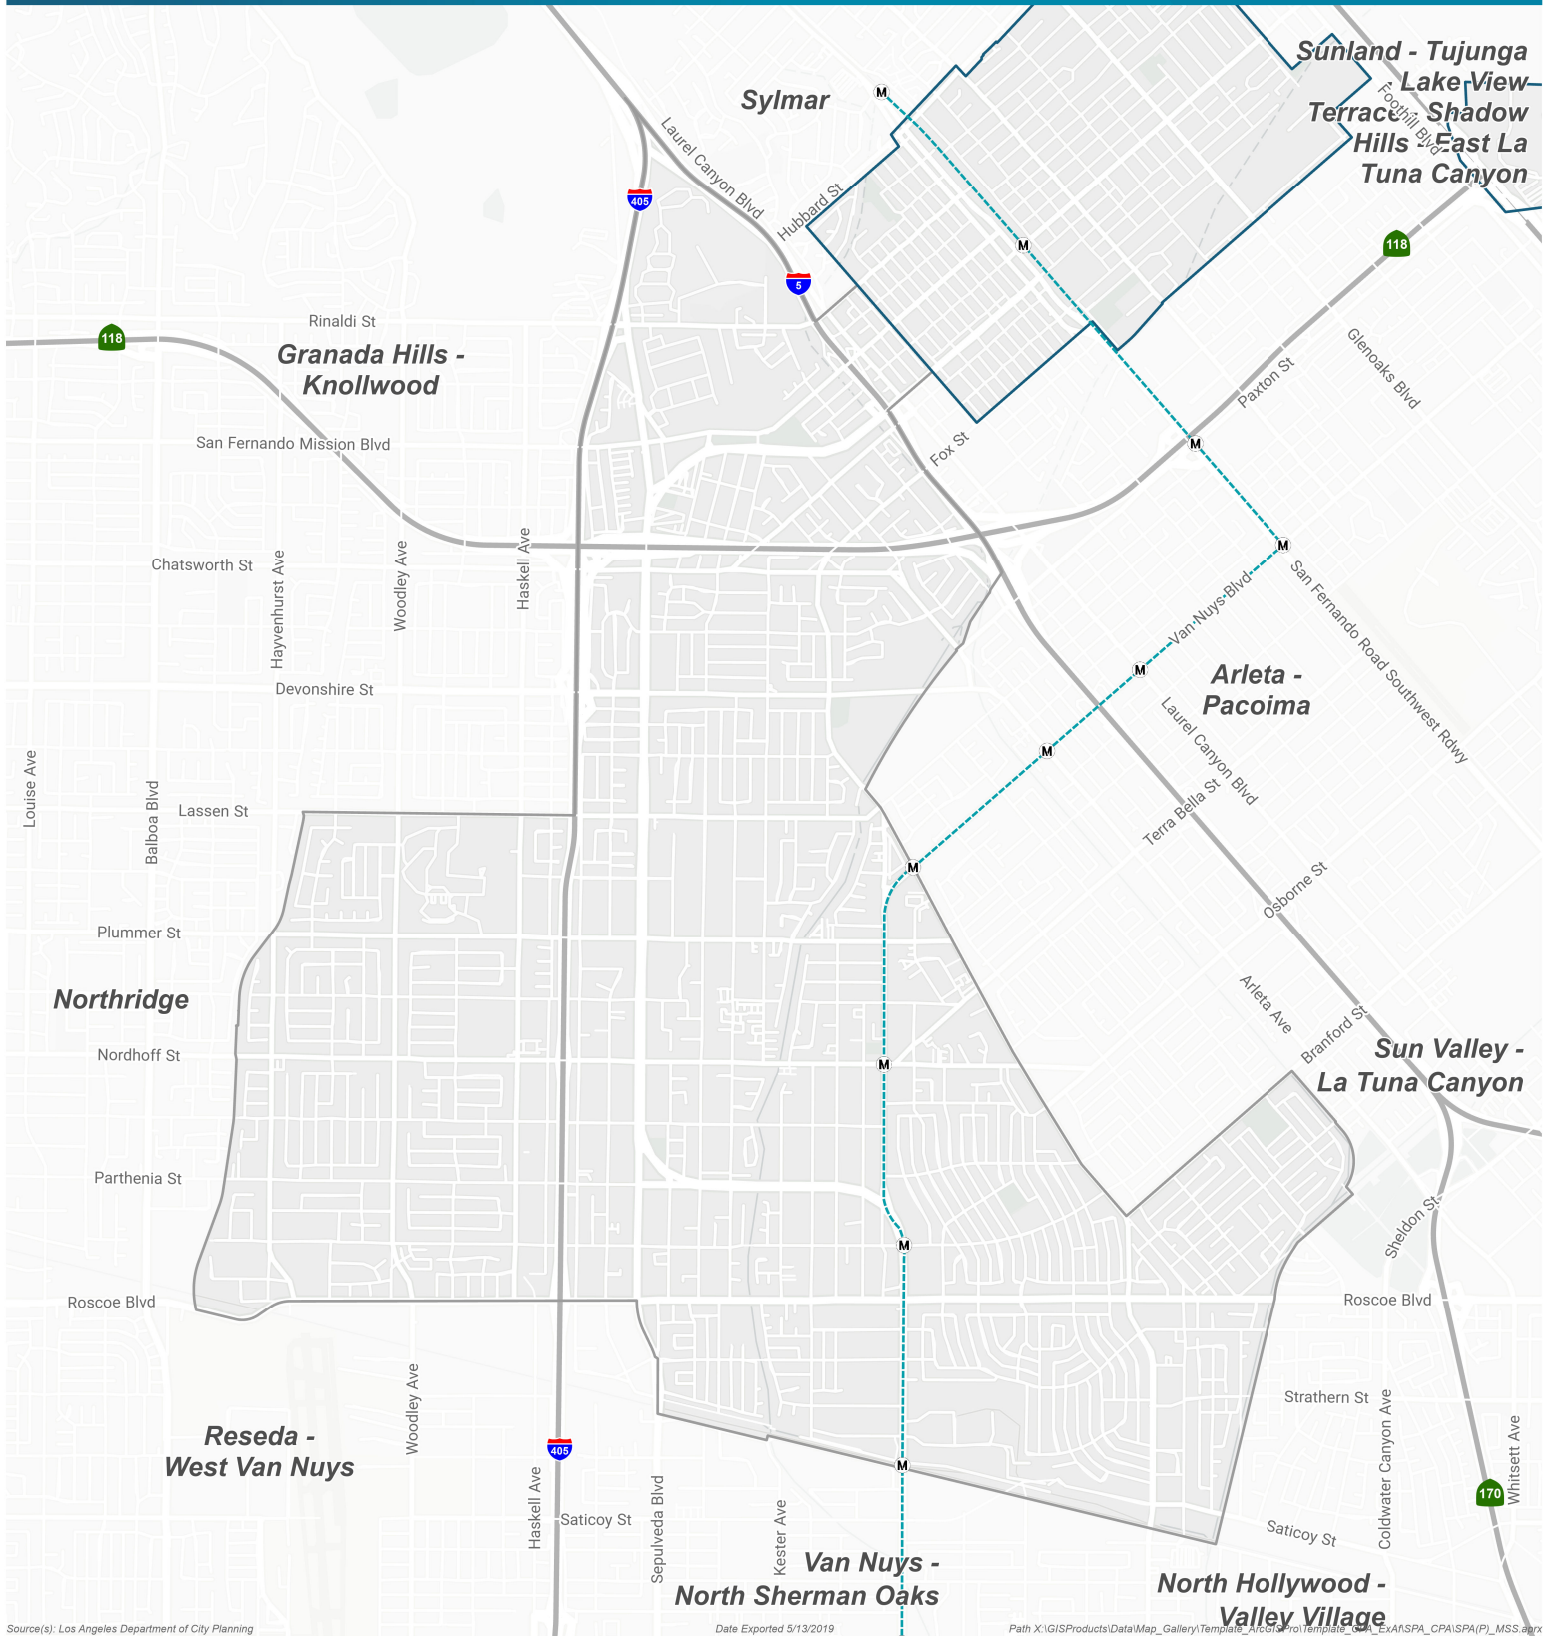

Specific Plan Areas

Mission Hills - Panorama City - North Hills Community Plan Area

Date Exported 5/13/2019

- Community Plan Boundary
- City Boundary