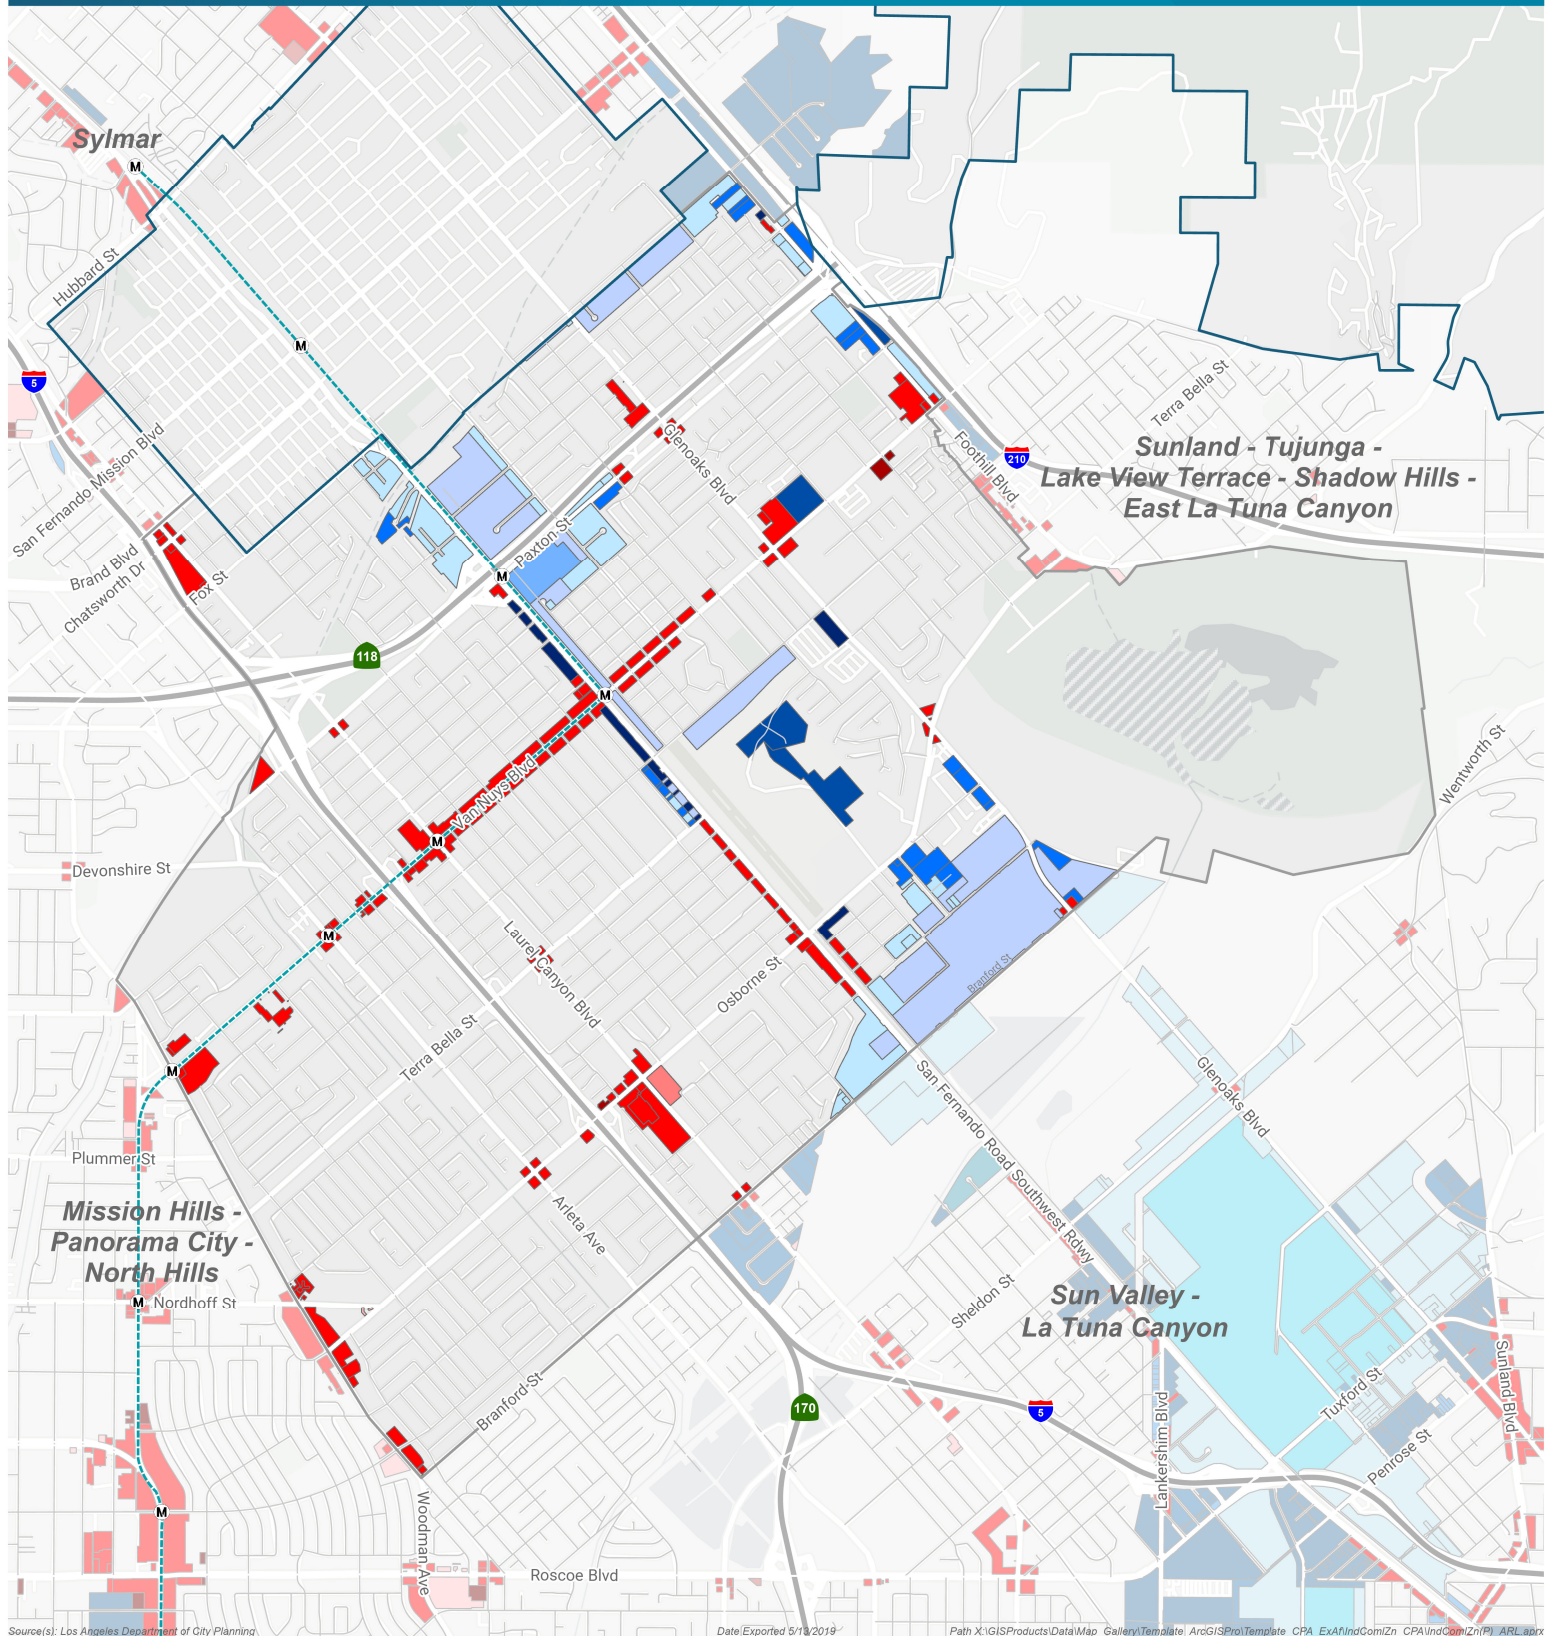

Commercial & Industrial Zoning

Arleta - Pacoima Community Plan Area