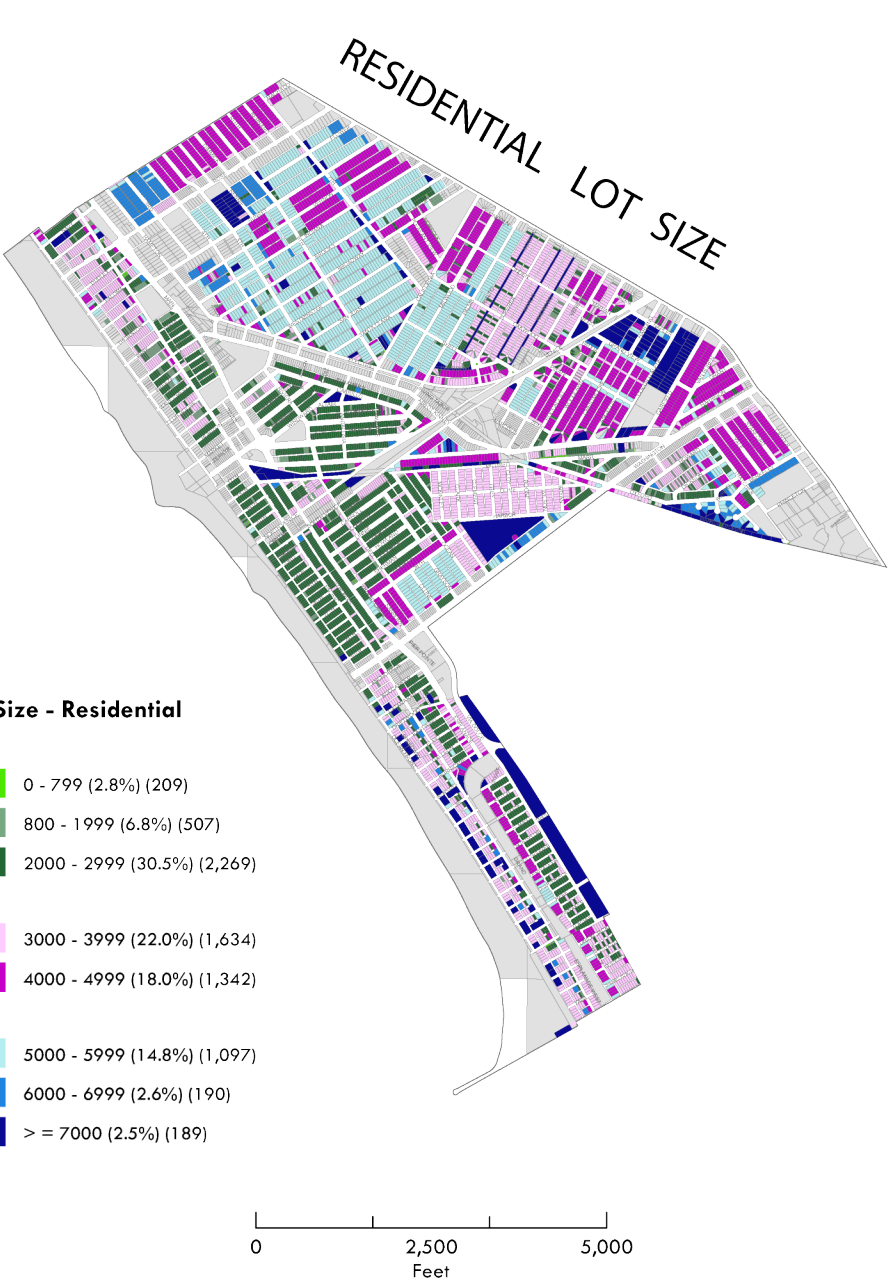

EXISTING CONDITIONS ANALYSIS

CALIFORNIA
COASTAL
COMMISSION

VENICE LOCAL COASTAL PROGRAM

VENICELCP.ORG