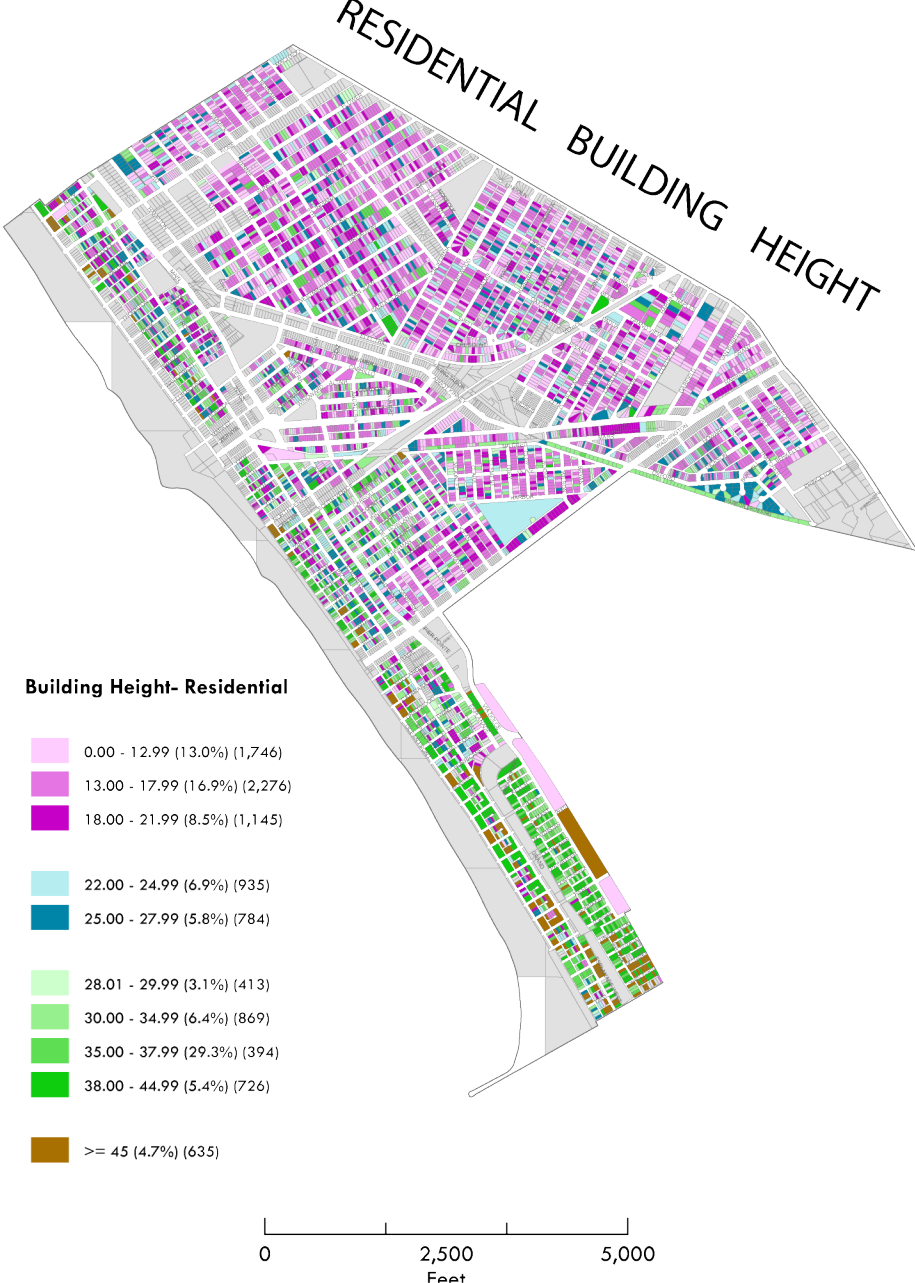

EXISTING CONDITIONS ANALYSIS

CALIFORNIA
COASTAL
COMMISSION

VENICE LOCAL COASTAL PROGRAM

VENICELCP.ORG