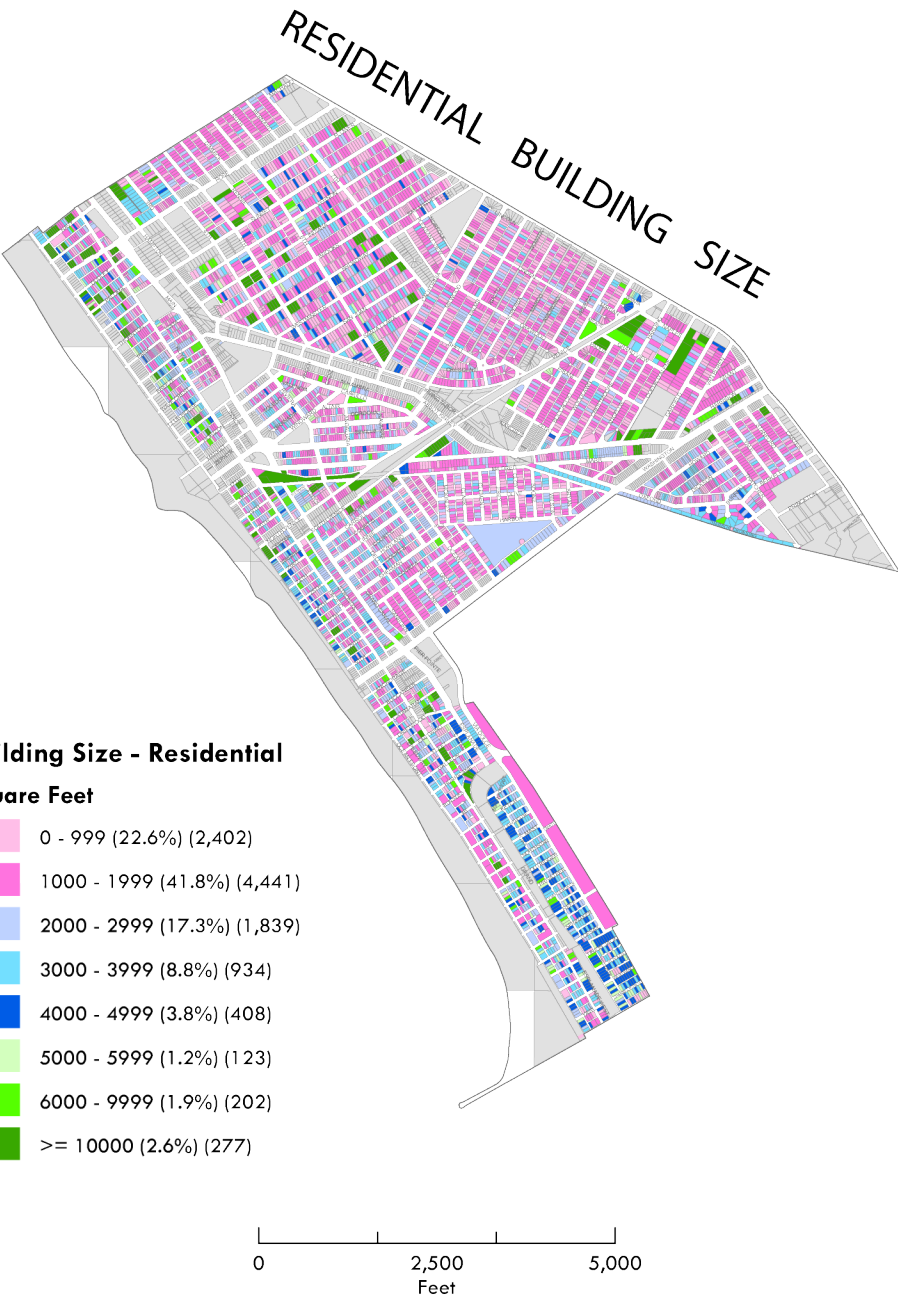

EXISTING CONDITIONS ANALYSIS

CALIFORNIA
COASTAL
COMMISSION

VENICE LOCAL COASTAL PROGRAM

VENICELCP.ORG