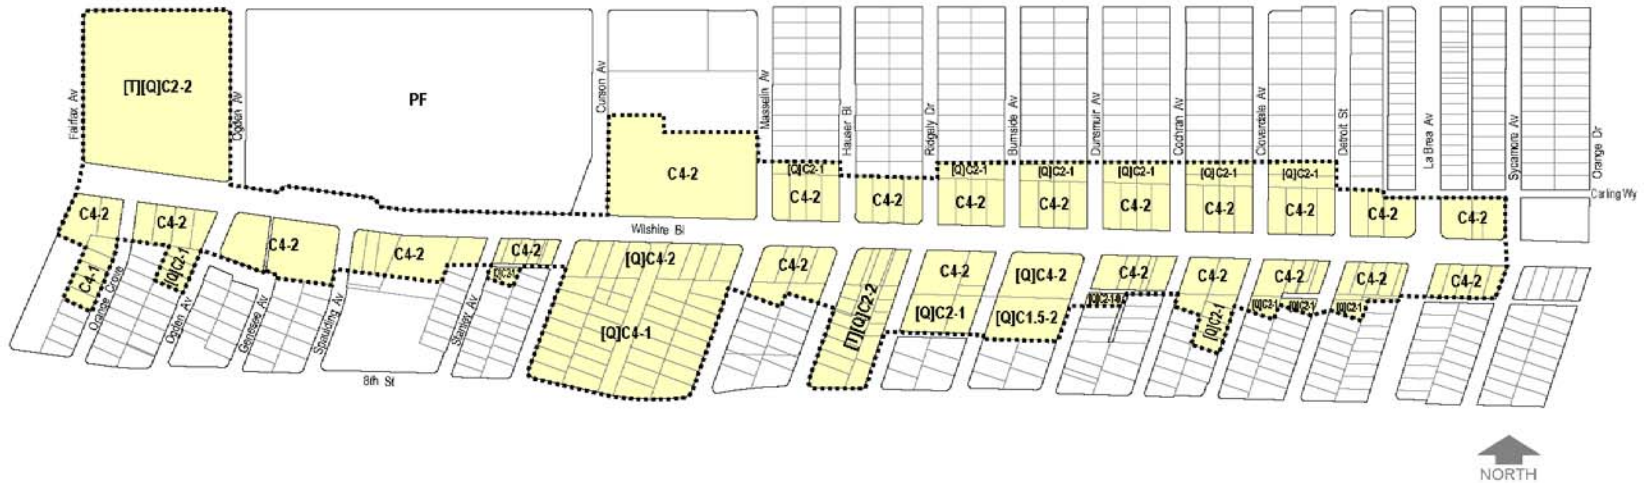

Miracle Mile Community Design Overlay Boundaries

Ordinance No. 176,331
CPC No. 2003-1779-CDO-ZC

Council File No. 04-2188
Effective Date: January 16, 2005
Prepared by City of Los Angeles Planning Department . Graphics Services Section . January , 2005