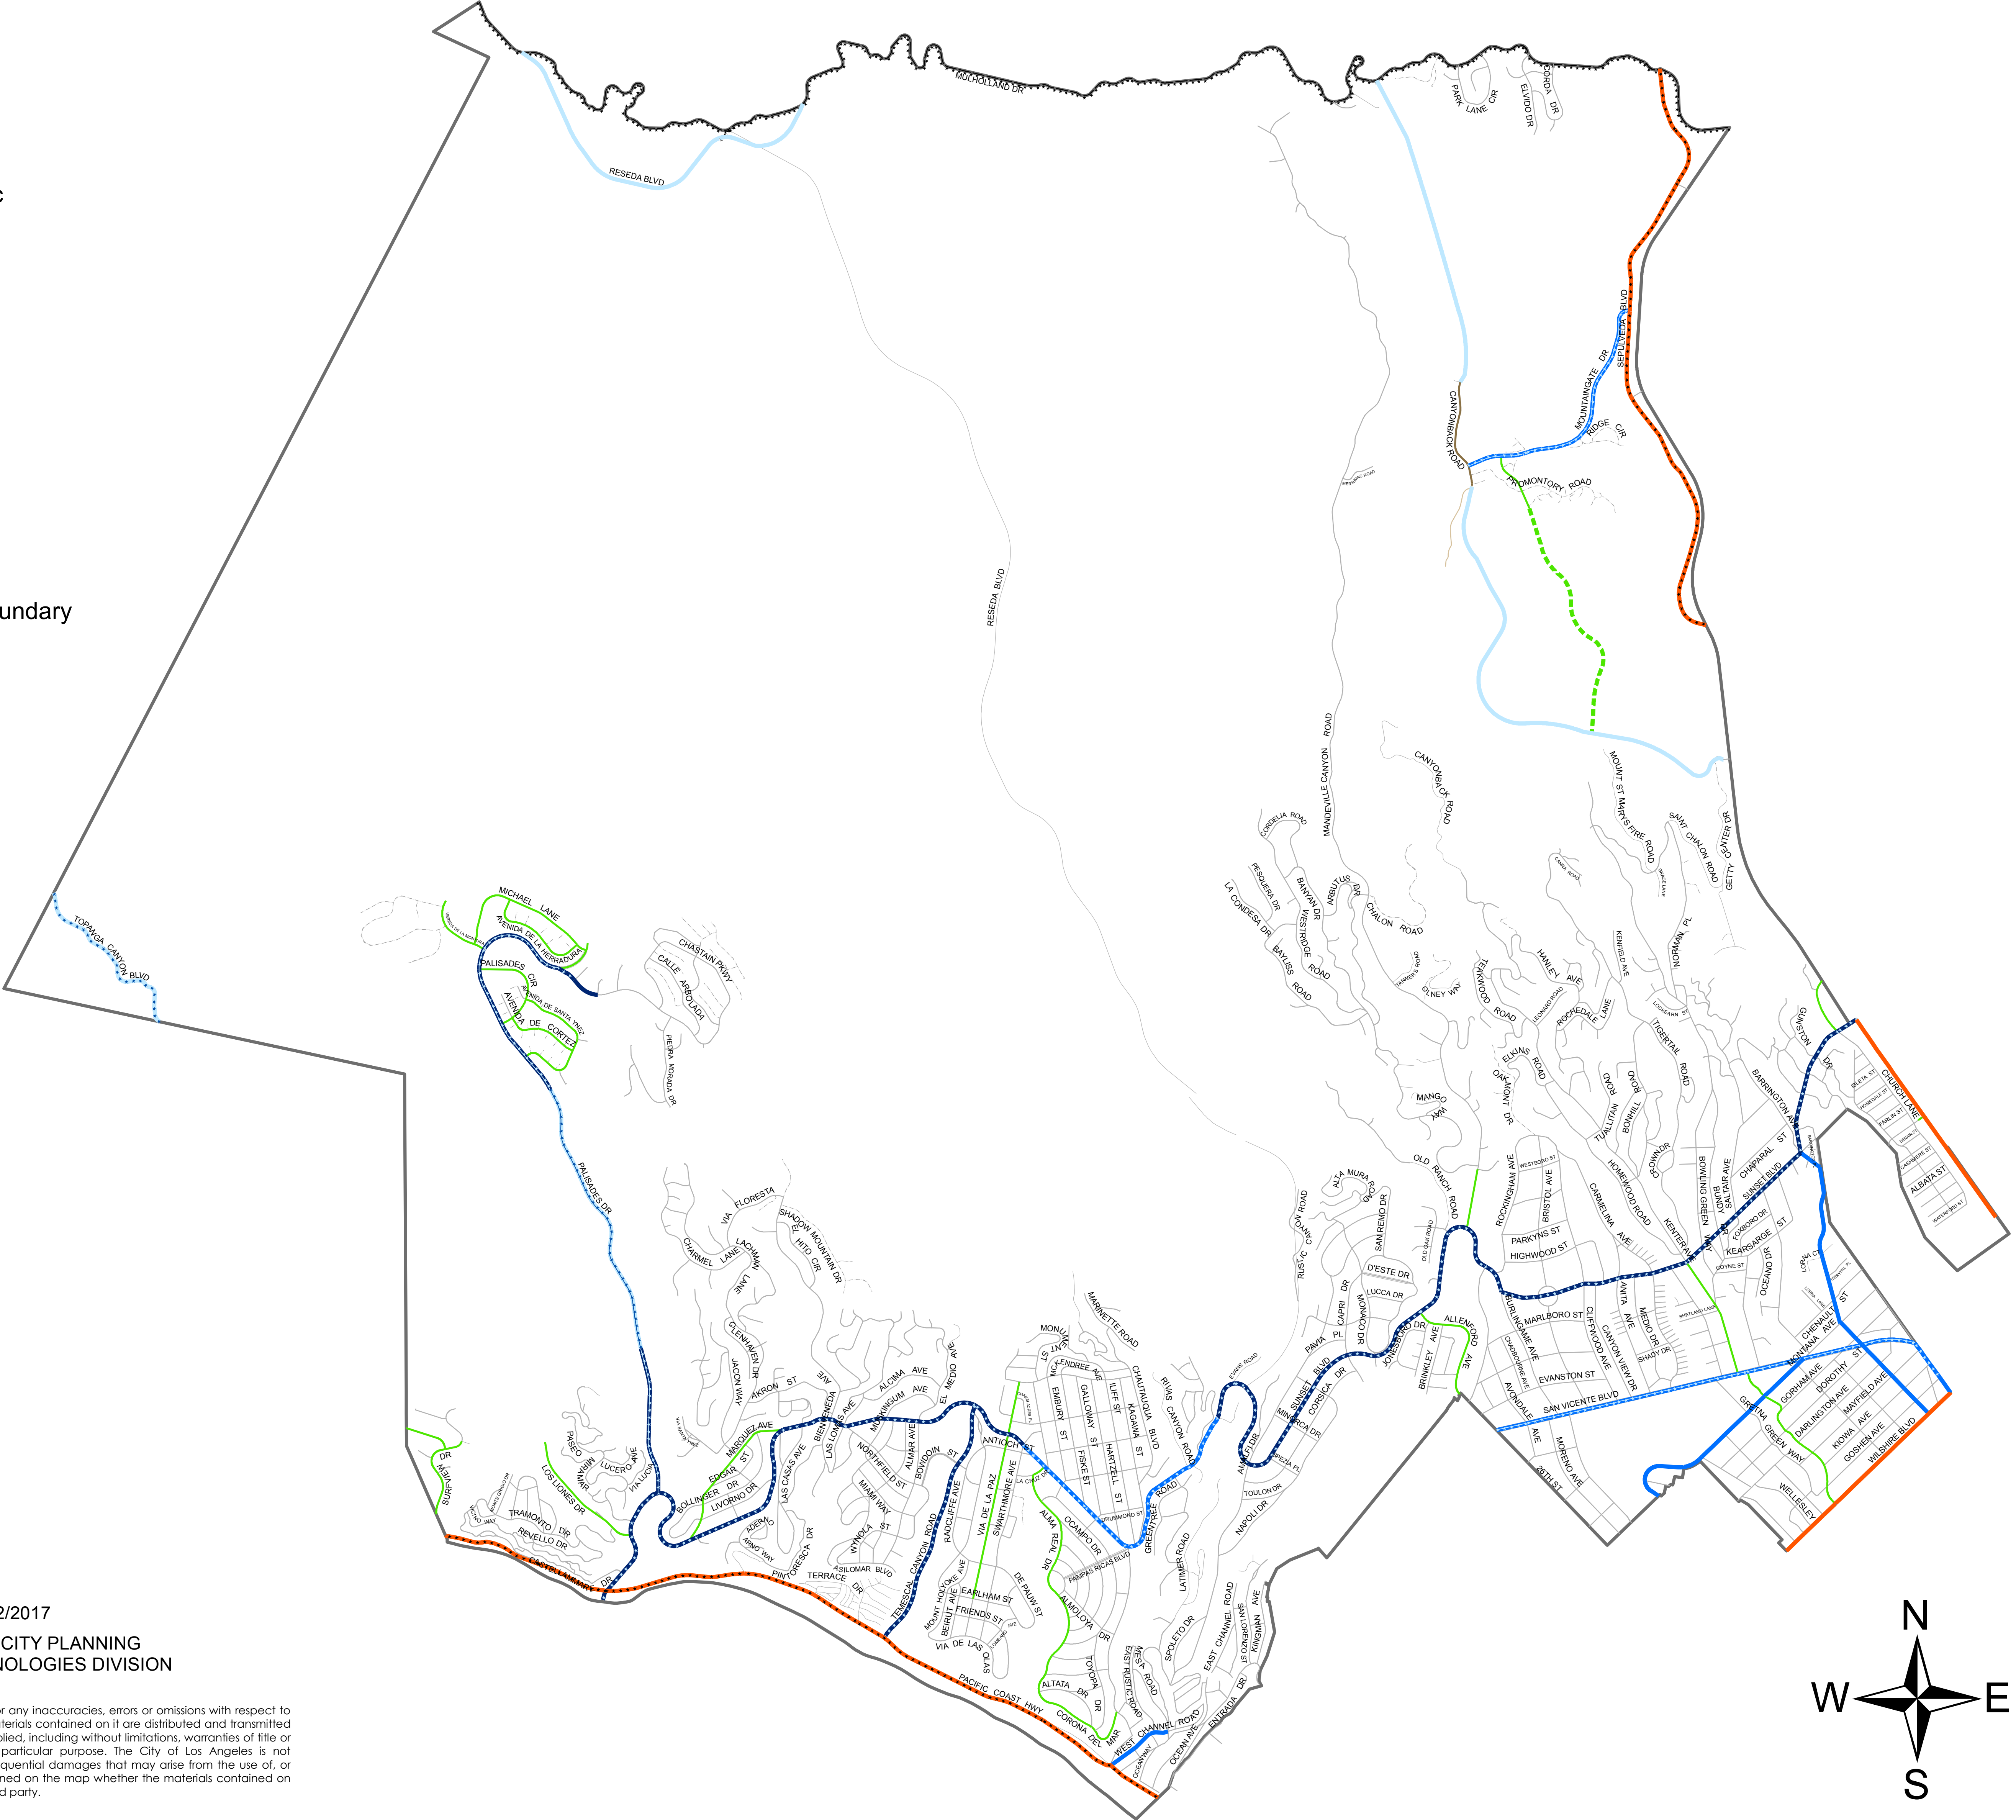

BRENTWOOD - PACIFIC PALISADES CIRCULATION

Legend

- Boulevard II
- - - Boulevard II Scenic
- Avenue I
- - - Avenue I Divided Scenic
- · - · - Avenue I Scenic
- Avenue II
- - - Avenue II Divided Scenic
- · - · - Avenue II Scenic
- Avenue III
- - - Avenue III Divided Scenic
- · - · - Avenue III Scenic
- Collector
- - - Collector Proposed
- Hillside Collector
- - - Hillside Local
- Local
- - - Private Street
- · - · - Scenic Parkway
- Community Plan Area Boundary

Date: 2/2/2017
DEPARTMENT OF CITY PLANNING
INFORMATION TECHNOLOGIES DIVISION