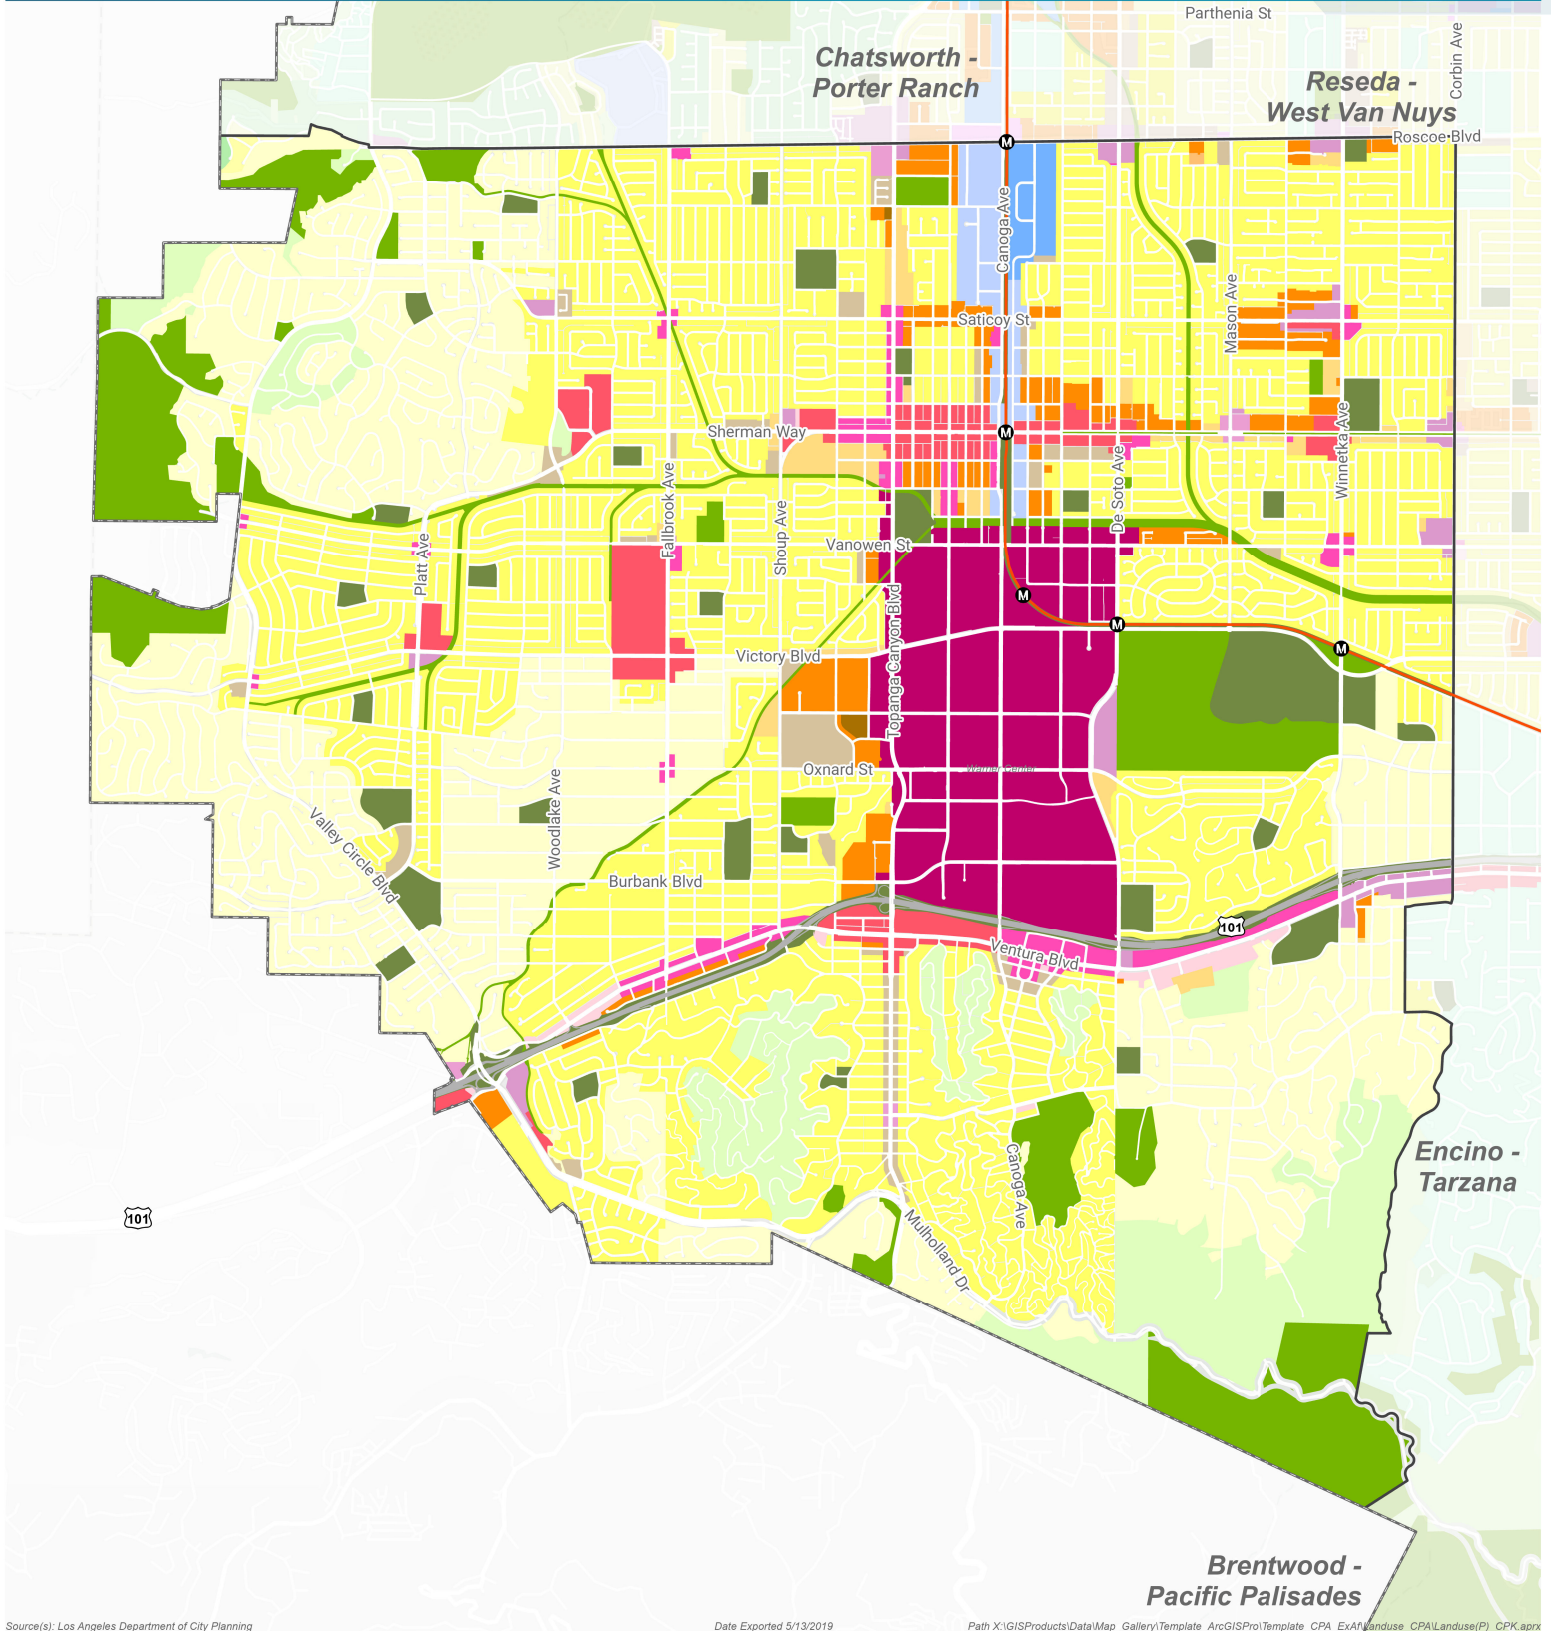

General Plan Land Use

Canoga Park - Winnetka - Woodland Hills - West Hills Community Plan Area

Date Exported 5/13/2019