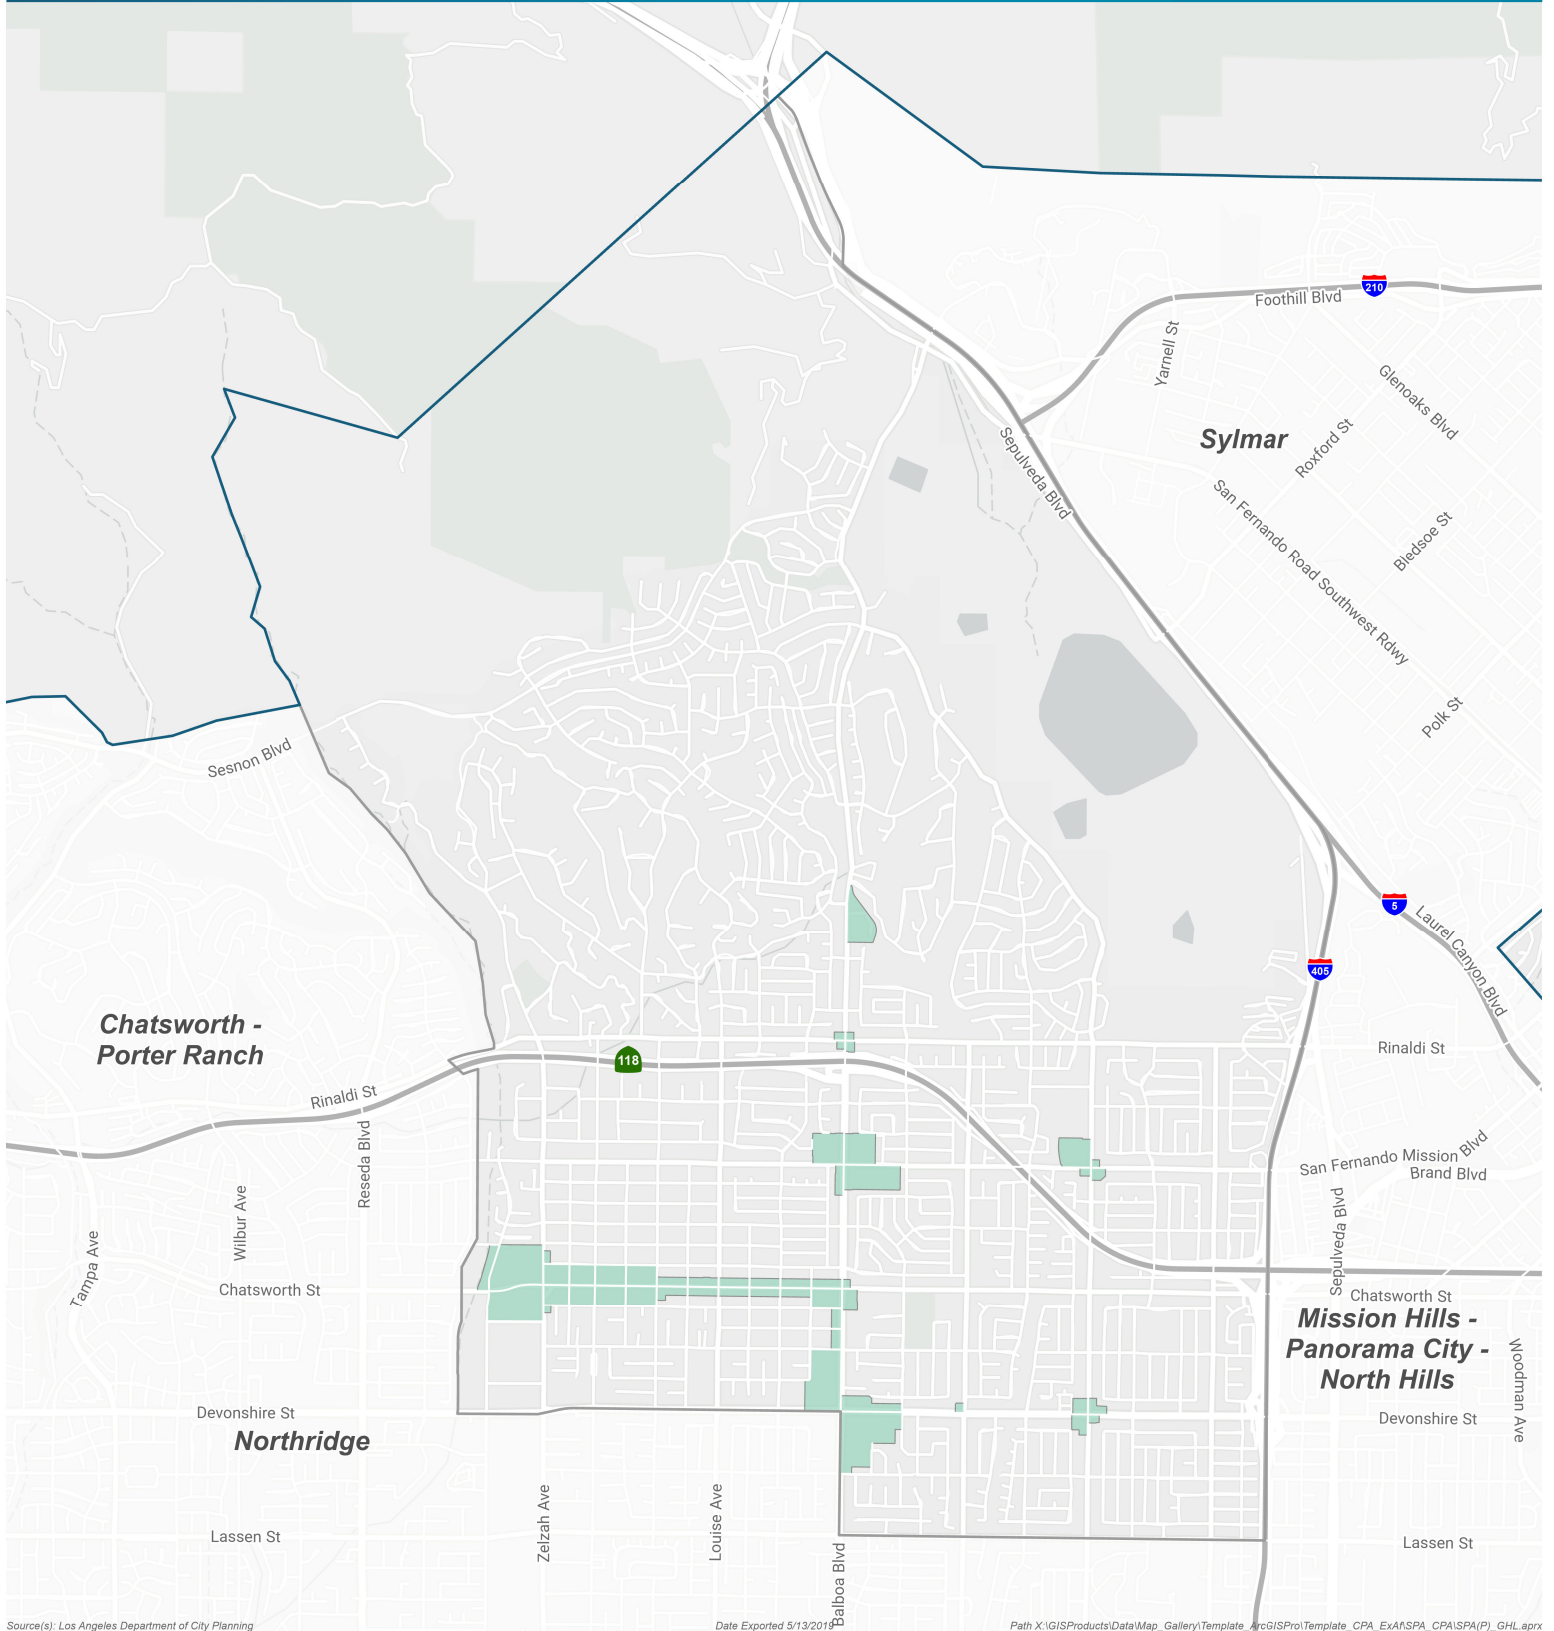

Specific Plan Areas

Granada Hills - Knollwood Community Plan Area

Date Exported 5/13/2019

- Granada Hills Specific Plan Area
- Community Plan Boundary
- City Boundary