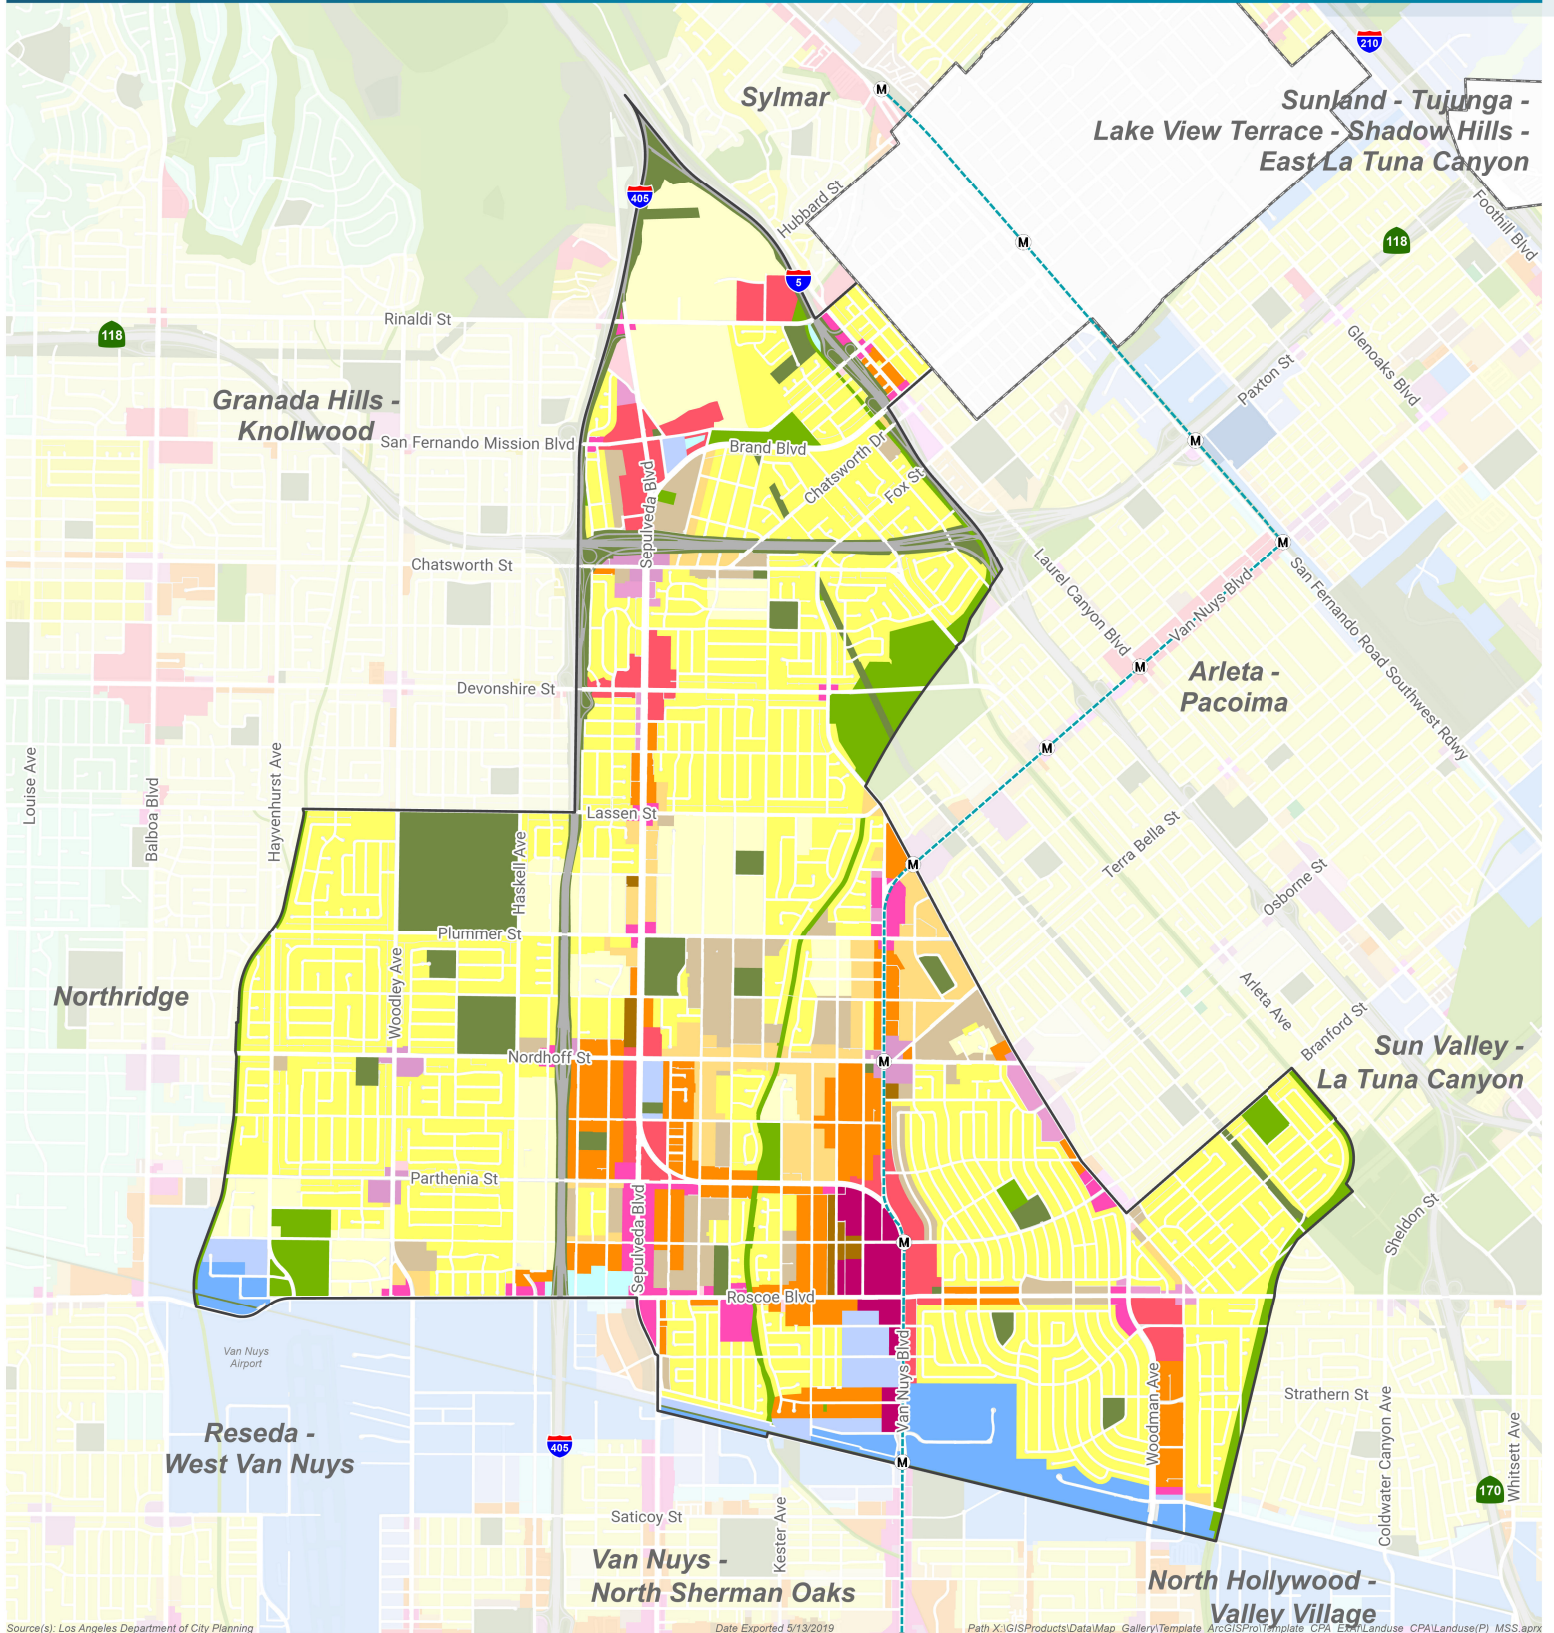

General Plan Land Use

Mission Hills - Panorama City - North Hills Community Plan Area

Date Exported 5/13/2019

	Very Low		High Medium		Regional Commercial		Public Facilities
	Low		Limited Commercial		Commercial Manufacturing		Public Facilities - Freeways
	Low I		General Commercial		Light Manufacturing		Community Plan Boundary
	Low Medium I		Community Commercial		Limited Industrial		City Boundary
	Low Medium II		Neighborhood Commercial		Limited Manufacturing		
	Medium		Neighborhood Office Commercial		Open Space