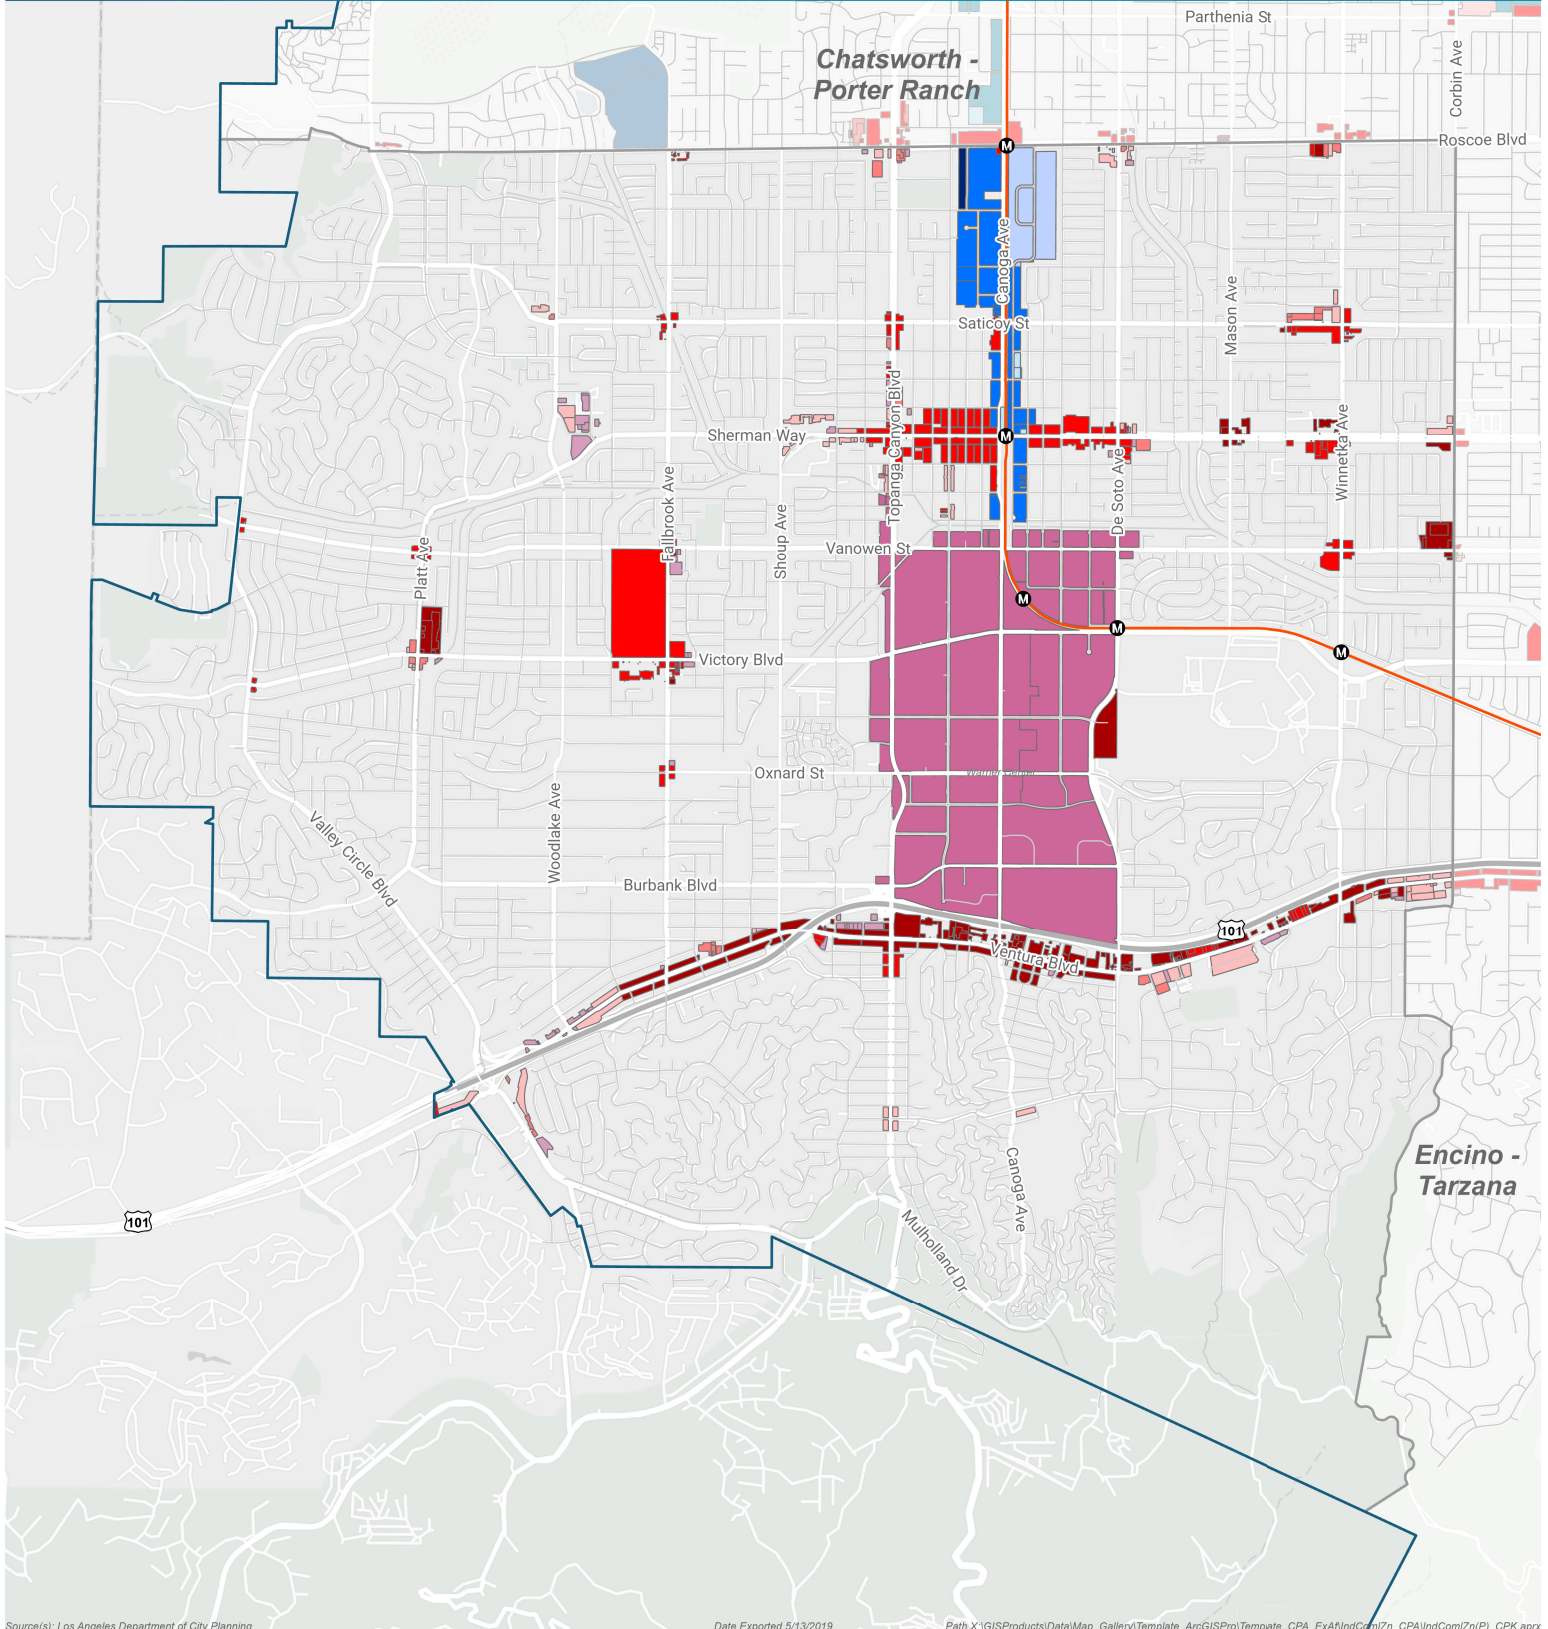

Commercial & Industrial Zoning

Canoga Park - Winnetka - Woodland Hills - West Hills Community Plan Area

Date Exported 5/13/2019

Commercial

- C1; C1(PV)
- C1.5
- C2; C2(PV)
- C4; C4(OX)

Industrial

- CR; CR(PKM)
- WC
- M(PV); M1
- M2; M2(PV)
- MR1
- CM; CM(GM); CM(UV)

Community Plan Boundary

City Boundary