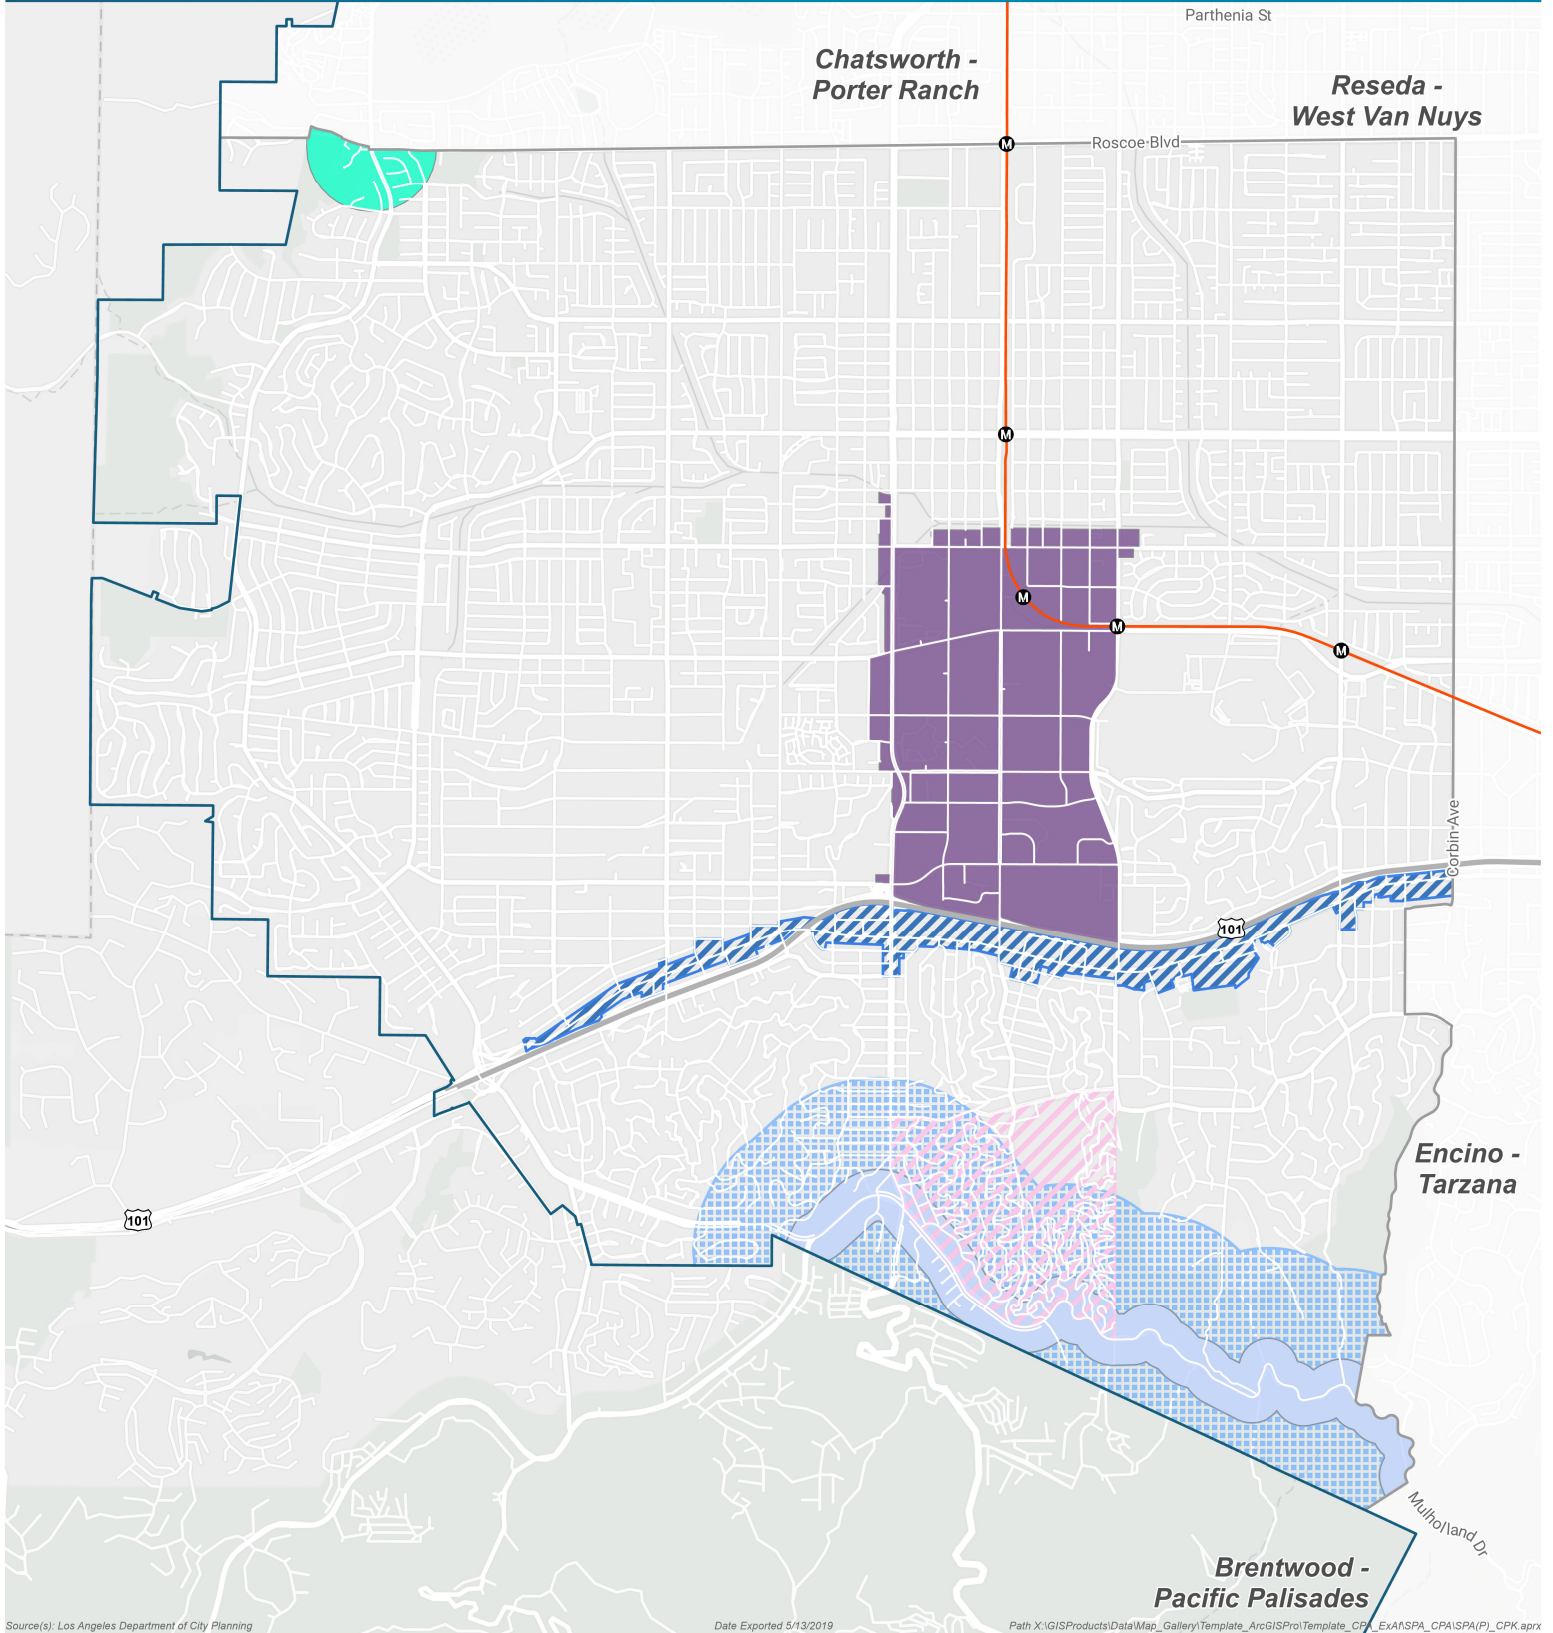

Specific Plan Areas

Canoga Park - Winnetka - Woodland Hills - West Hills Community Plan Area

Date Exported: 5/13/2019

- Girard Tract
- Ventura / Cahuenga Boulevard Corridor
- Mulholland Scenic Parkway (Inner Corridor)
- Warner Center
- Mulholland Scenic Parkway (Outer Corridor)
- Community Plan Boundary
- Valley Circle Boulevard - Plummer Street Scenic Corridor
- City Boundary