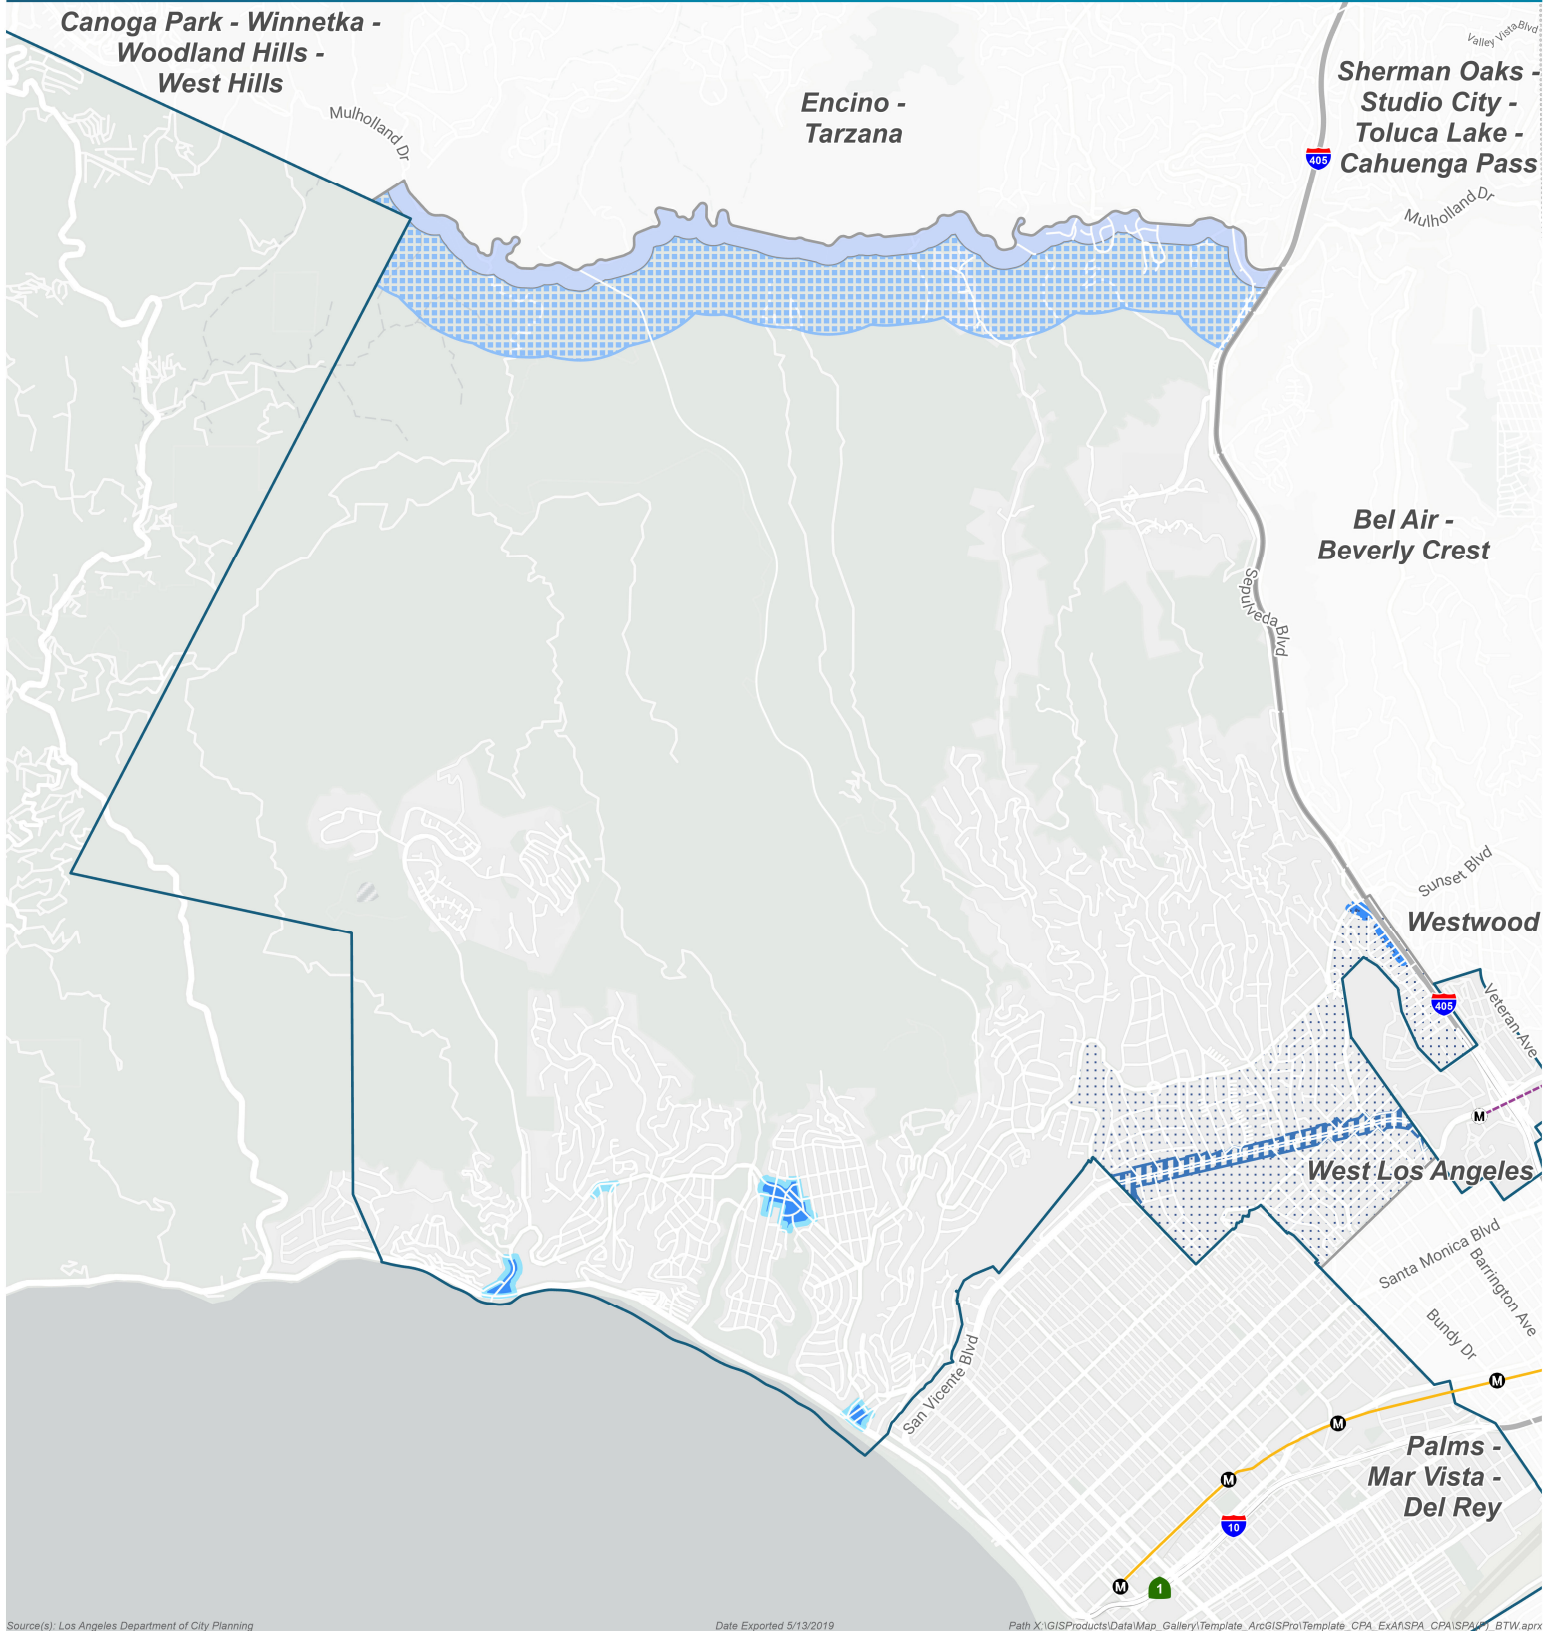

Specific Plan Areas

Brentwood - Pacific Palisades Community Plan Area

Date Exported 5/13/2019

- Mulholland Scenic Parkway (Inner Corridor)
- Mulholland Scenic Parkway (Outer Corridor)
- Pacific Palisades Commercial Village And Neighborhoods
- San Vicente Scenic Corridor
- West Los Angeles Transportation Improvement And Mitigation
- Westwood Community Design Review Board
- Westwood Community Plan Multiple Family Residential Development Standards
- Community Plan Boundary
- City Boundary