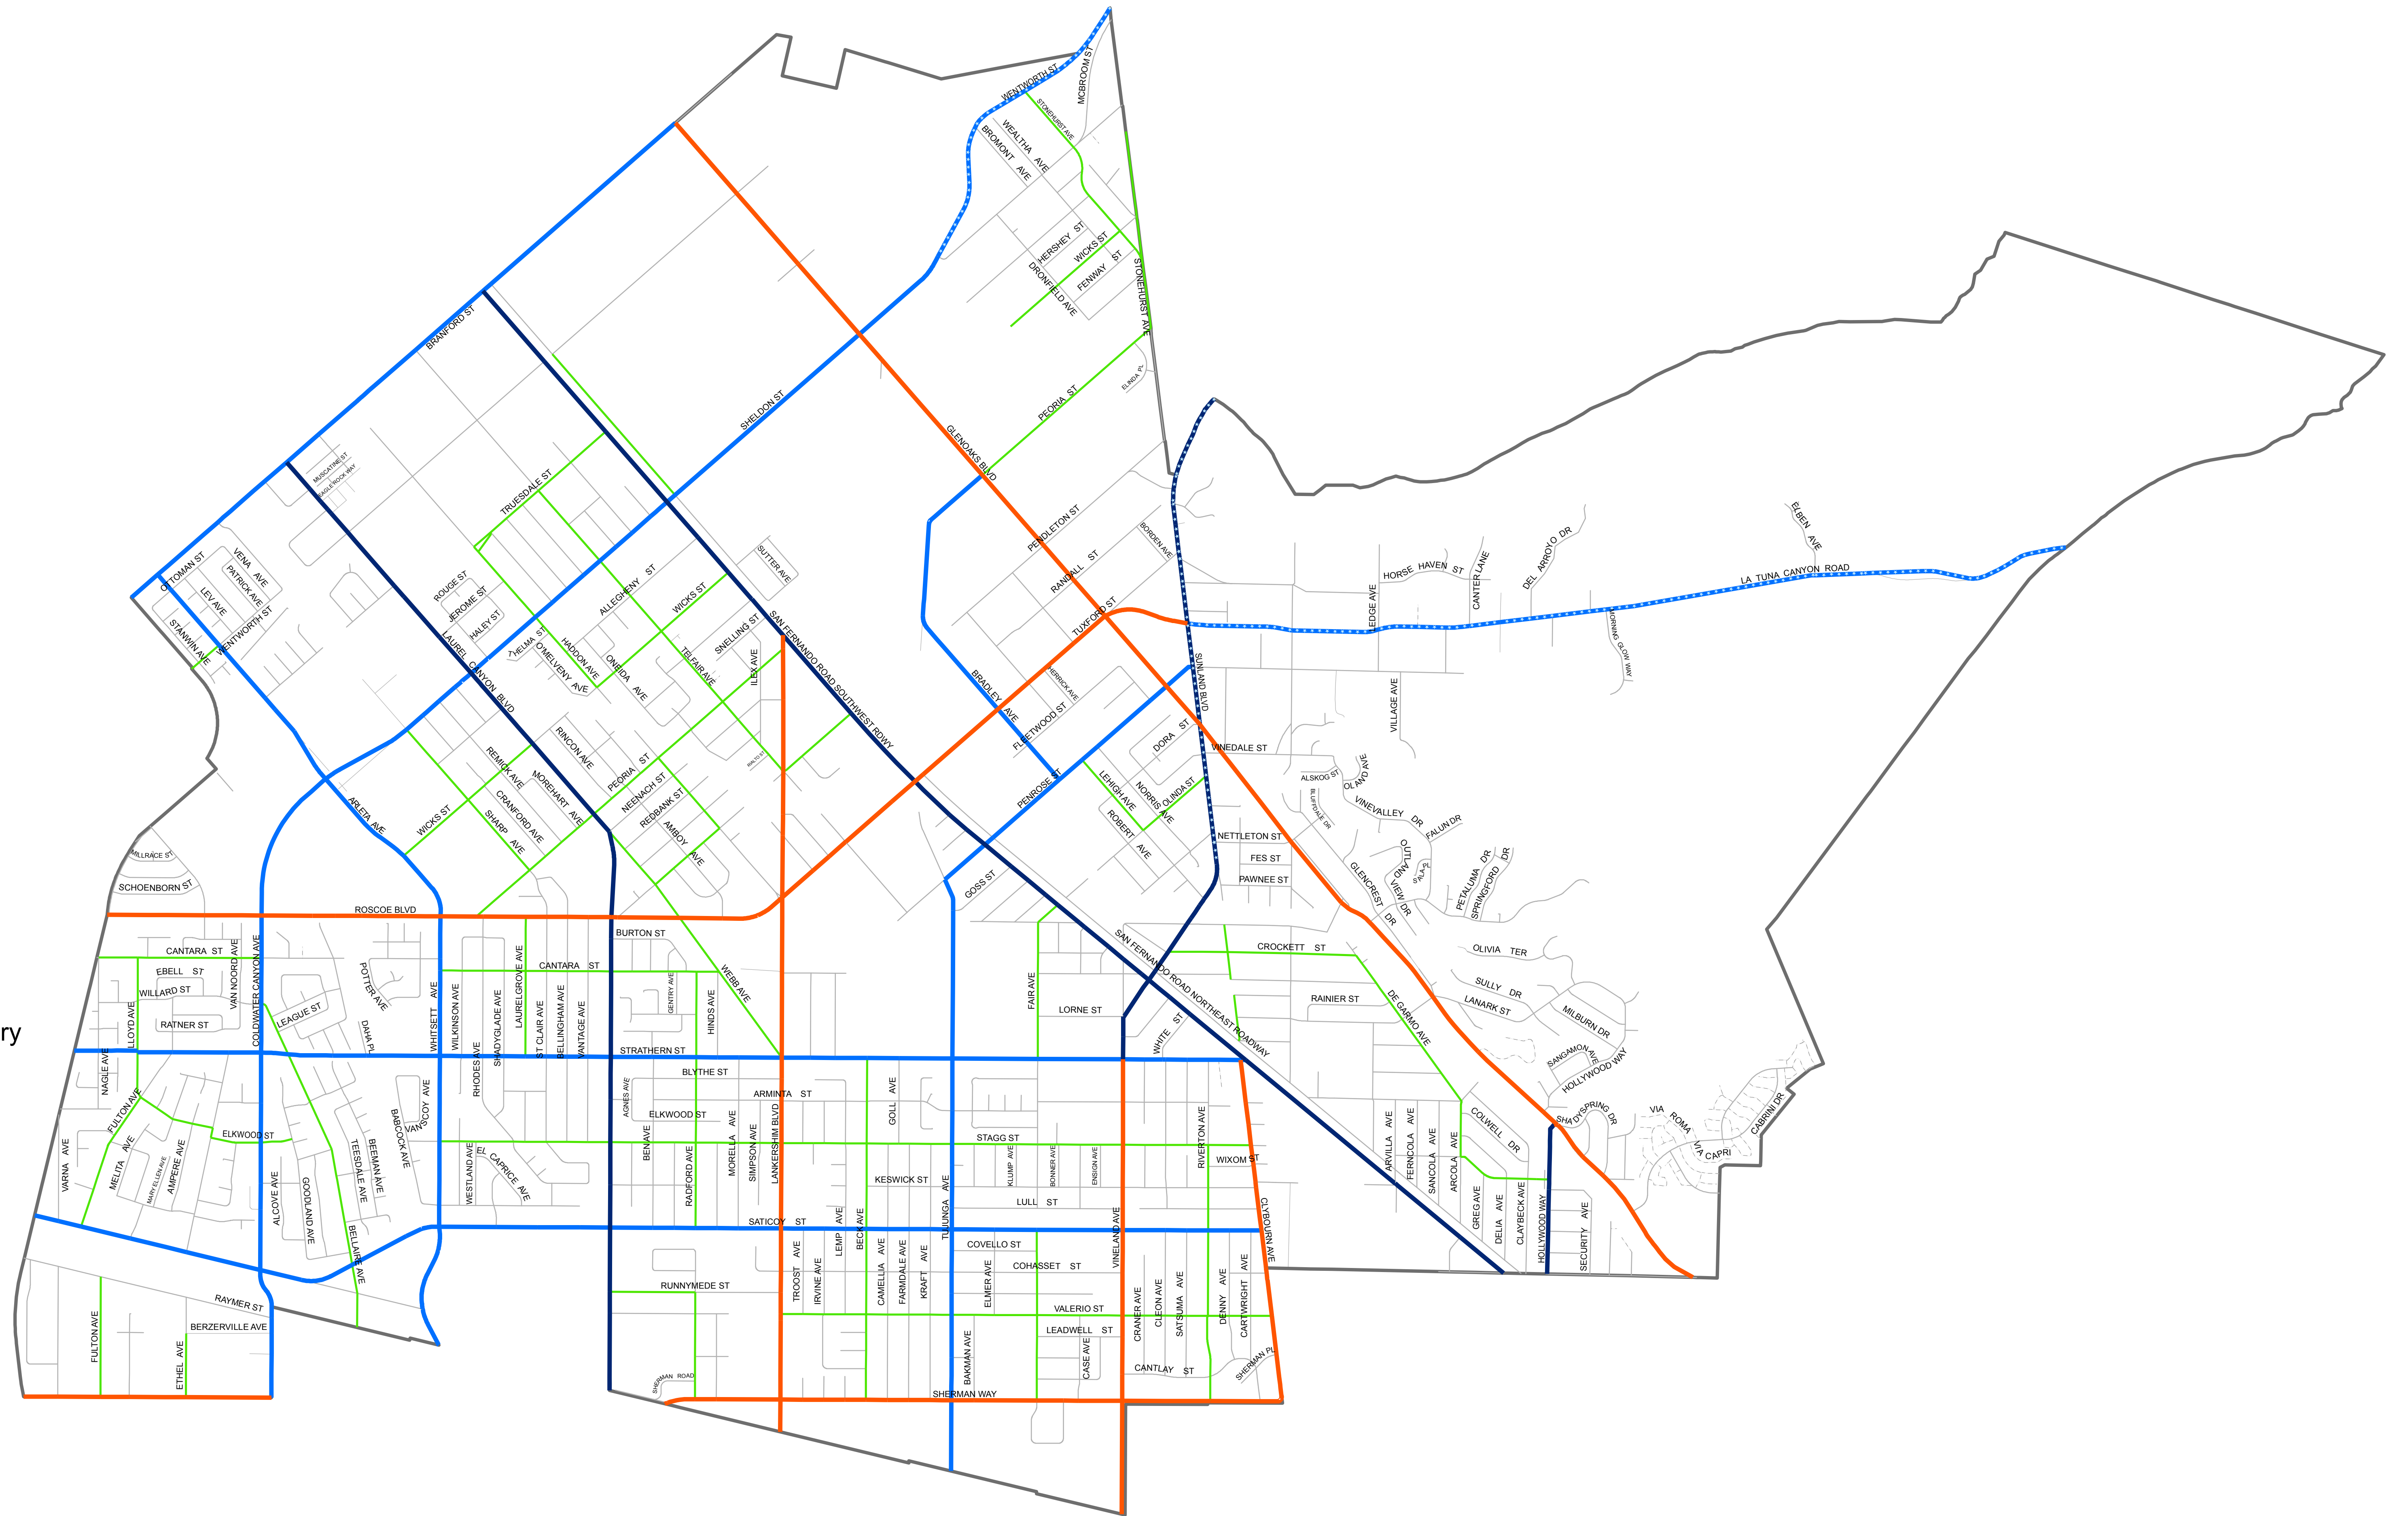

SUN VALLEY - LA TUNA CANYON CIRCULATION

Legend

- Boulevard II
- Avenue I
- Avenue I Scenic
- Avenue II
- Avenue II Scenic
- Collector
- Local
- Private Street
- Community Plan Area Boundary

Date: 2/6/2017

DEPARTMENT OF CITY PLANNING
INFORMATION TECHNOLOGIES DIVISION