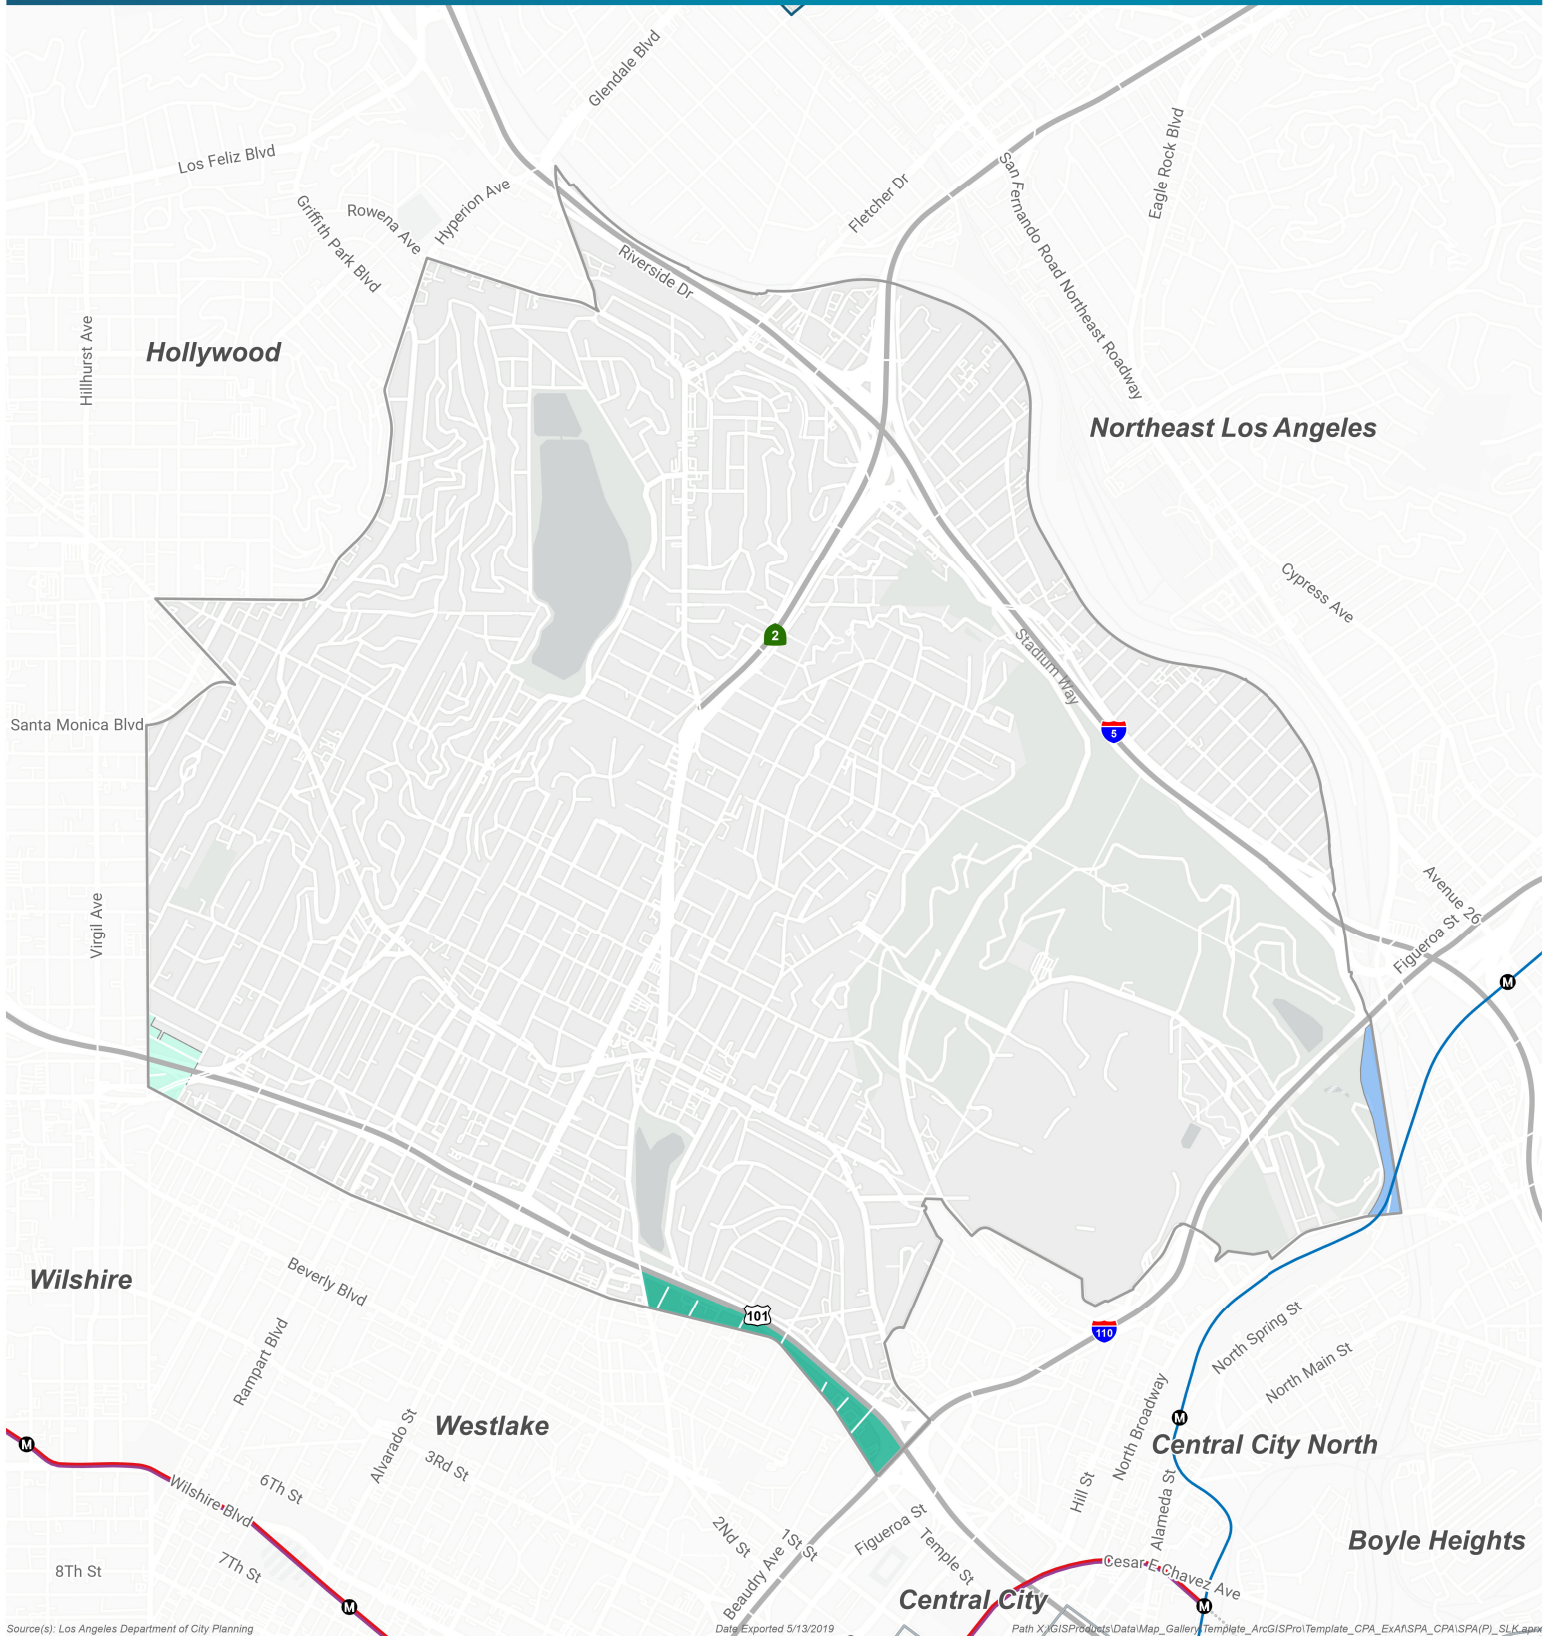

Specific Plan Areas

Silver Lake - Echo Park - Elysian Valley Community Plan Area

Date Exported 5/13/2019

- Central City West
- Cornfield / Arroyo Seco
- Vermont / Western Station Neighborhood Area Plan
- Community Plan Boundary
- City Boundary