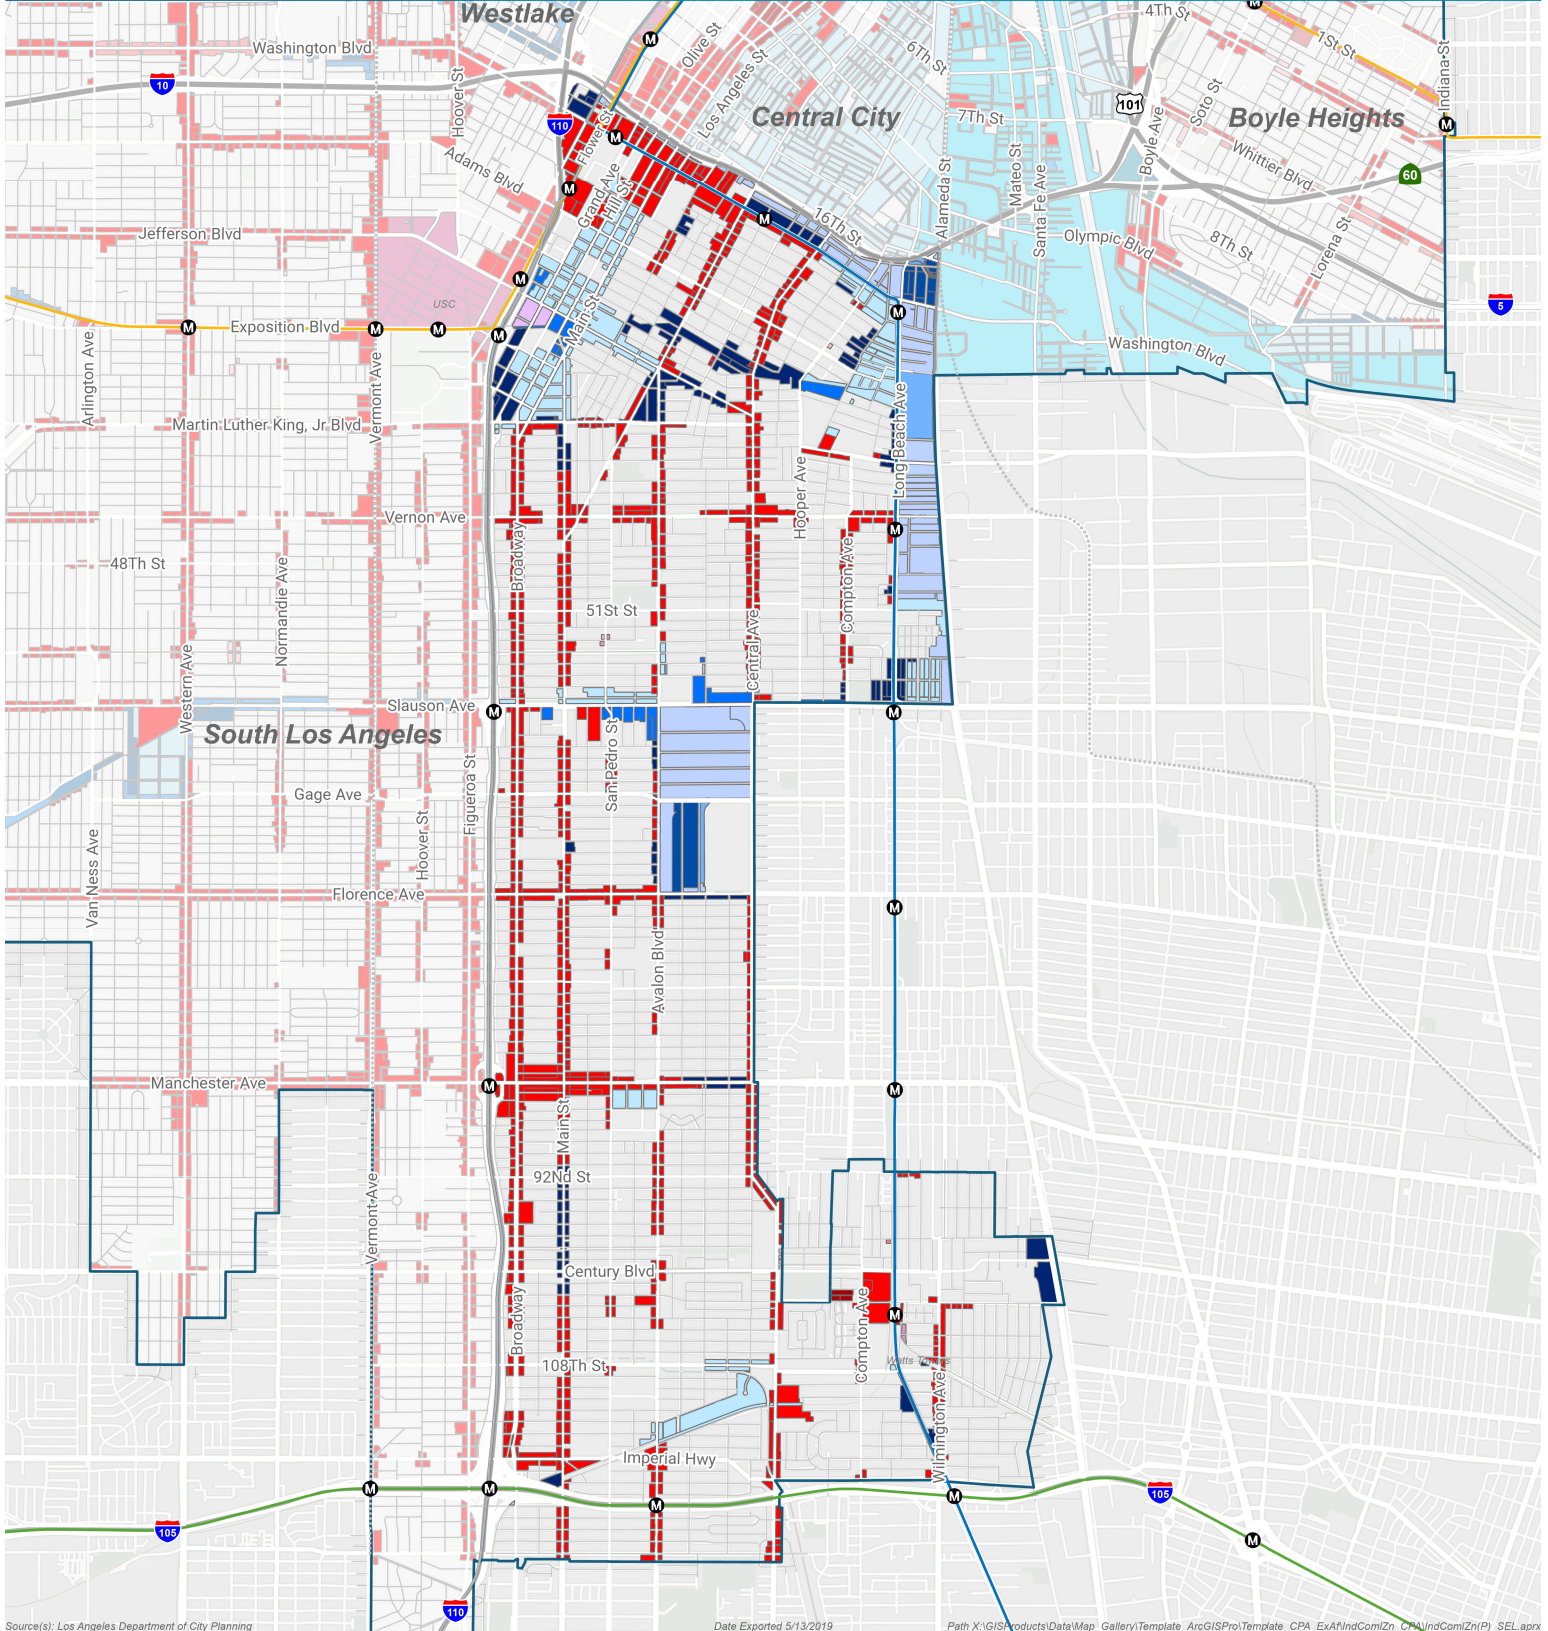

Commercial & Industrial Zoning

Southeast Los Angeles Community Plan Area

Date Exported 5/13/2019

Commercial	C4; C4(OX)	Industrial	MR1	Community Plan Boundary
C1; C1(PV)	CR; CR(PKM)	M(PV); M1	MR2	City Boundary
C1.5	Other	M2; M2(PV)	CM; CM(GM); CM(UV)	
C2; C2(PV)		M3