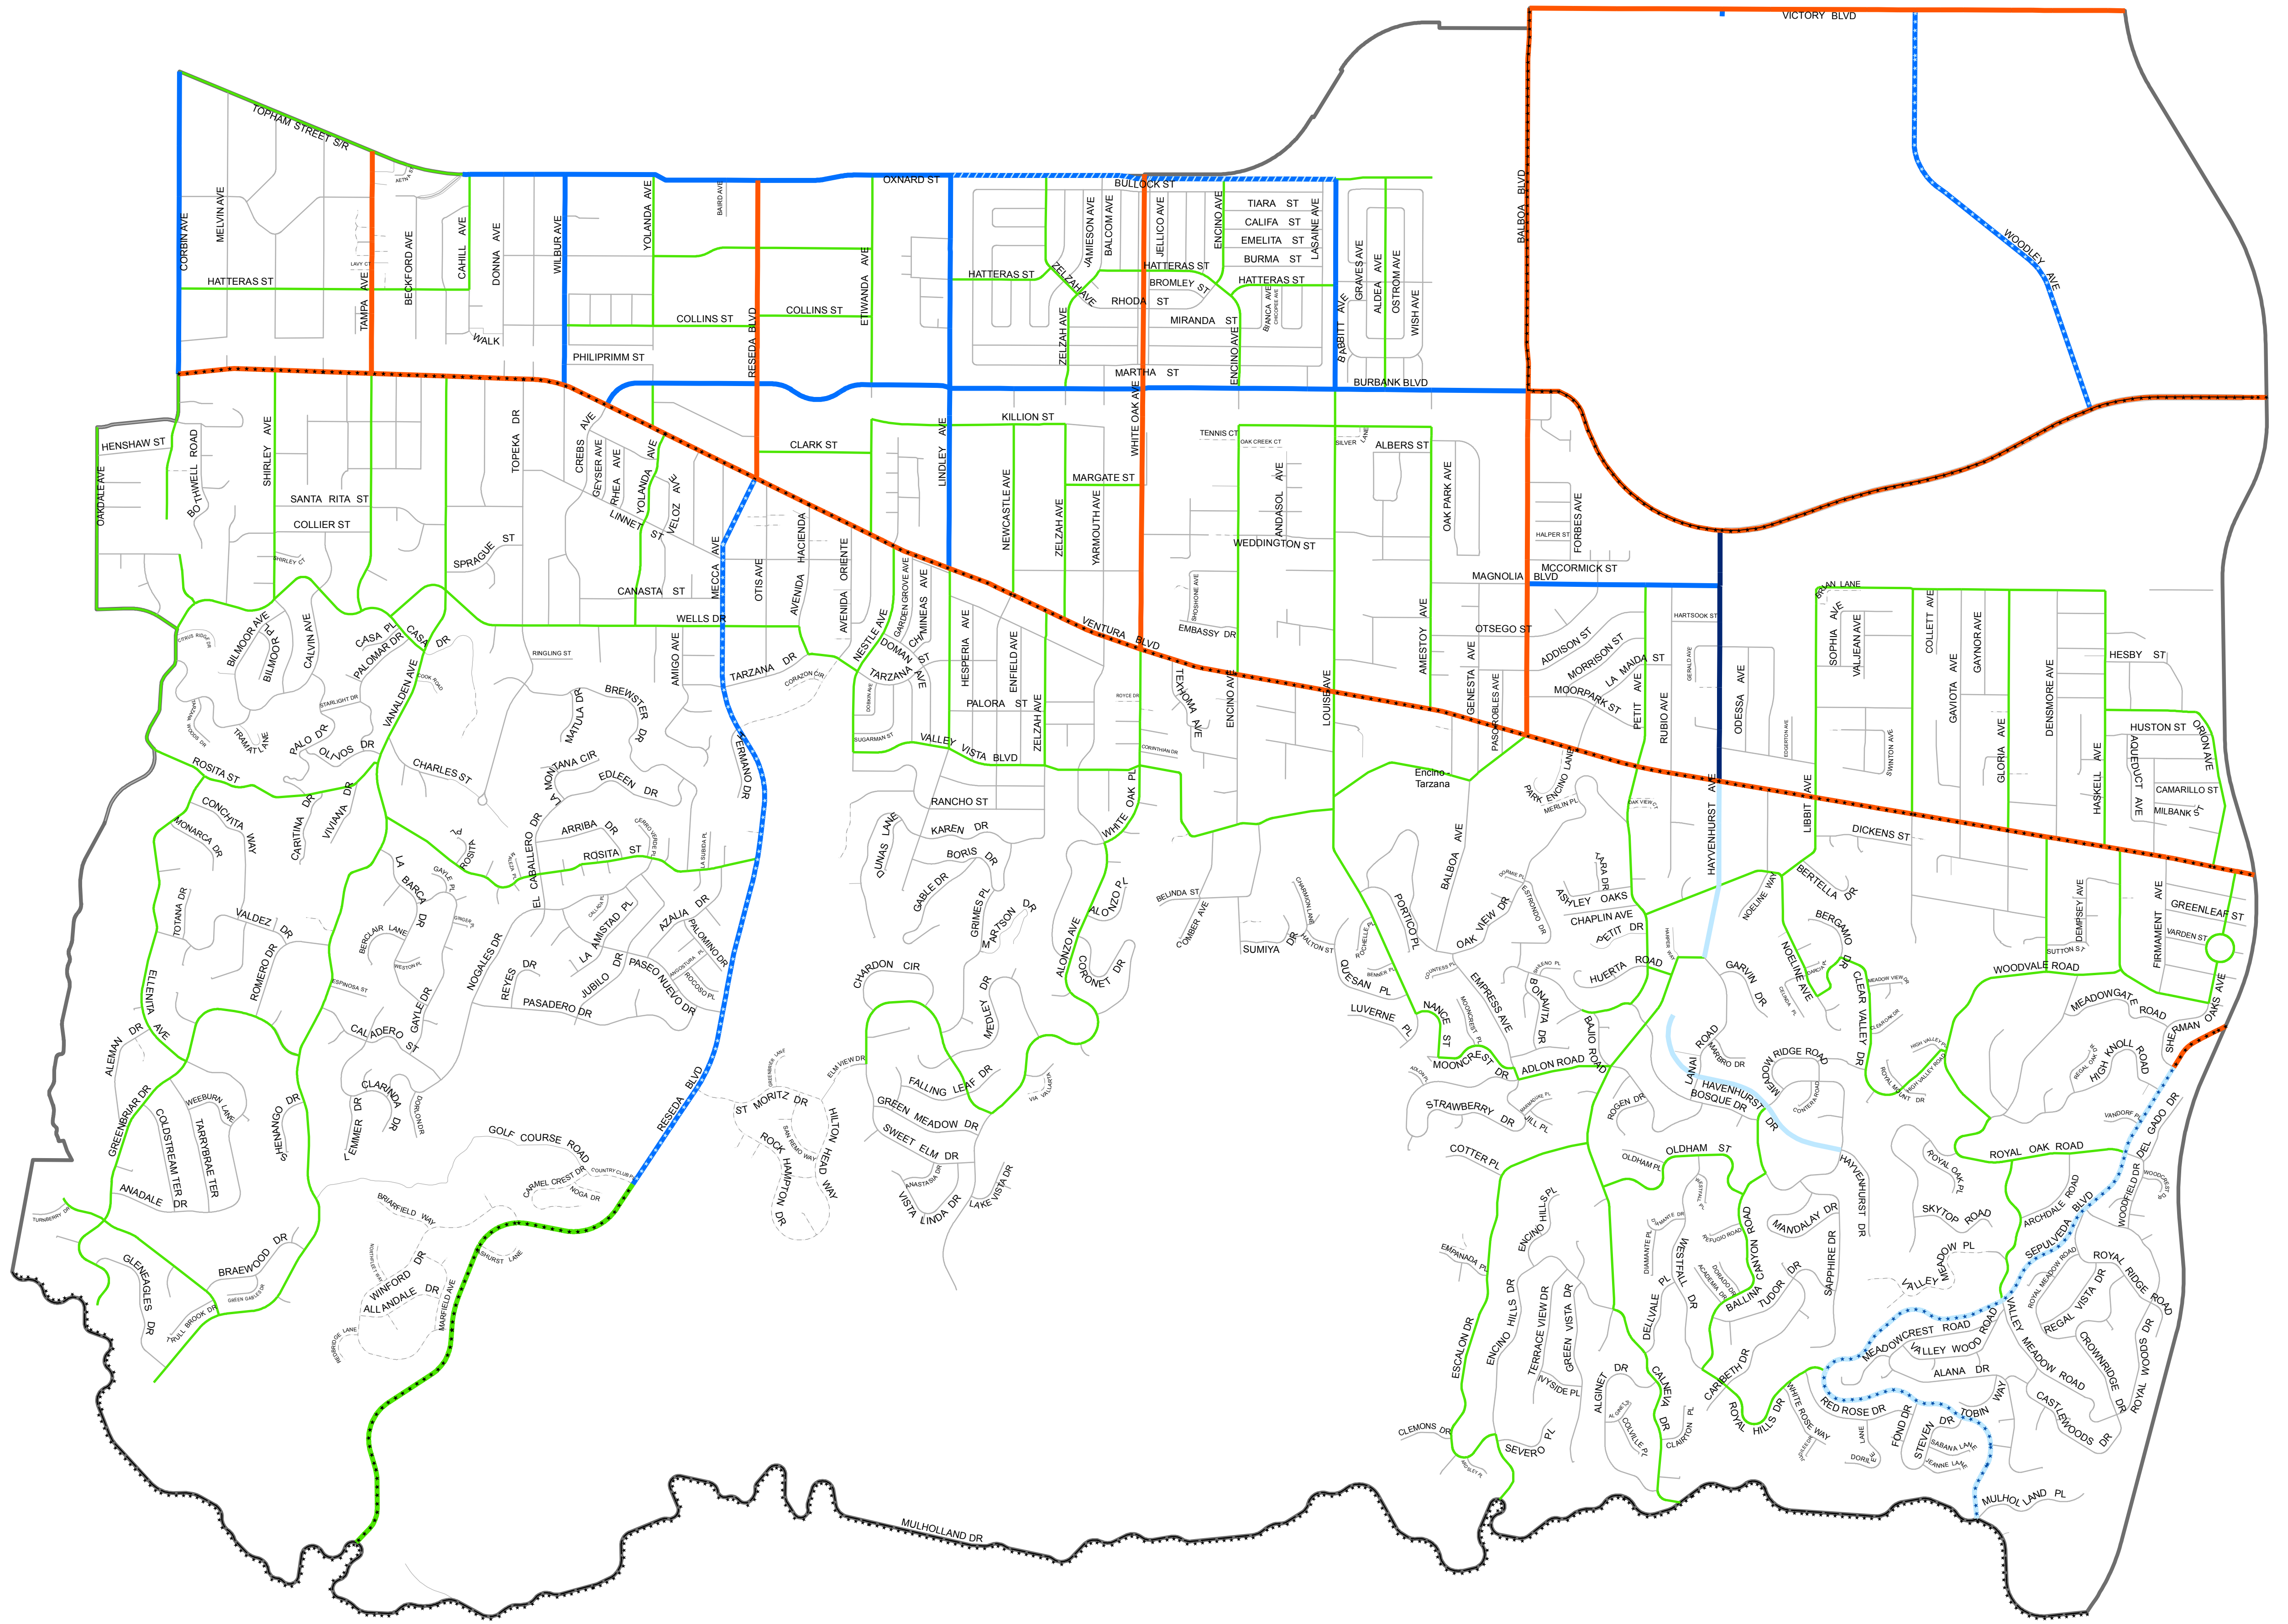

ENCINO - TARZANA CIRCULATION

Legend

Boulevard II	Avenue III Proposed
Boulevard II Divided Scenic	Avenue III Scenic
Boulevard II Scenic	Collector
Avenue I	Collector Proposed
Avenue II	Collector Scenic
Avenue II Modified	Scenic Parkway
Avenue II Scenic	Local
Avenue III	Private Street
	Community Plan Area Boundary

Date: 2/1/2017
DEPARTMENT OF CITY PLANNING
INFORMATION TECHNOLOGIES DIVISION