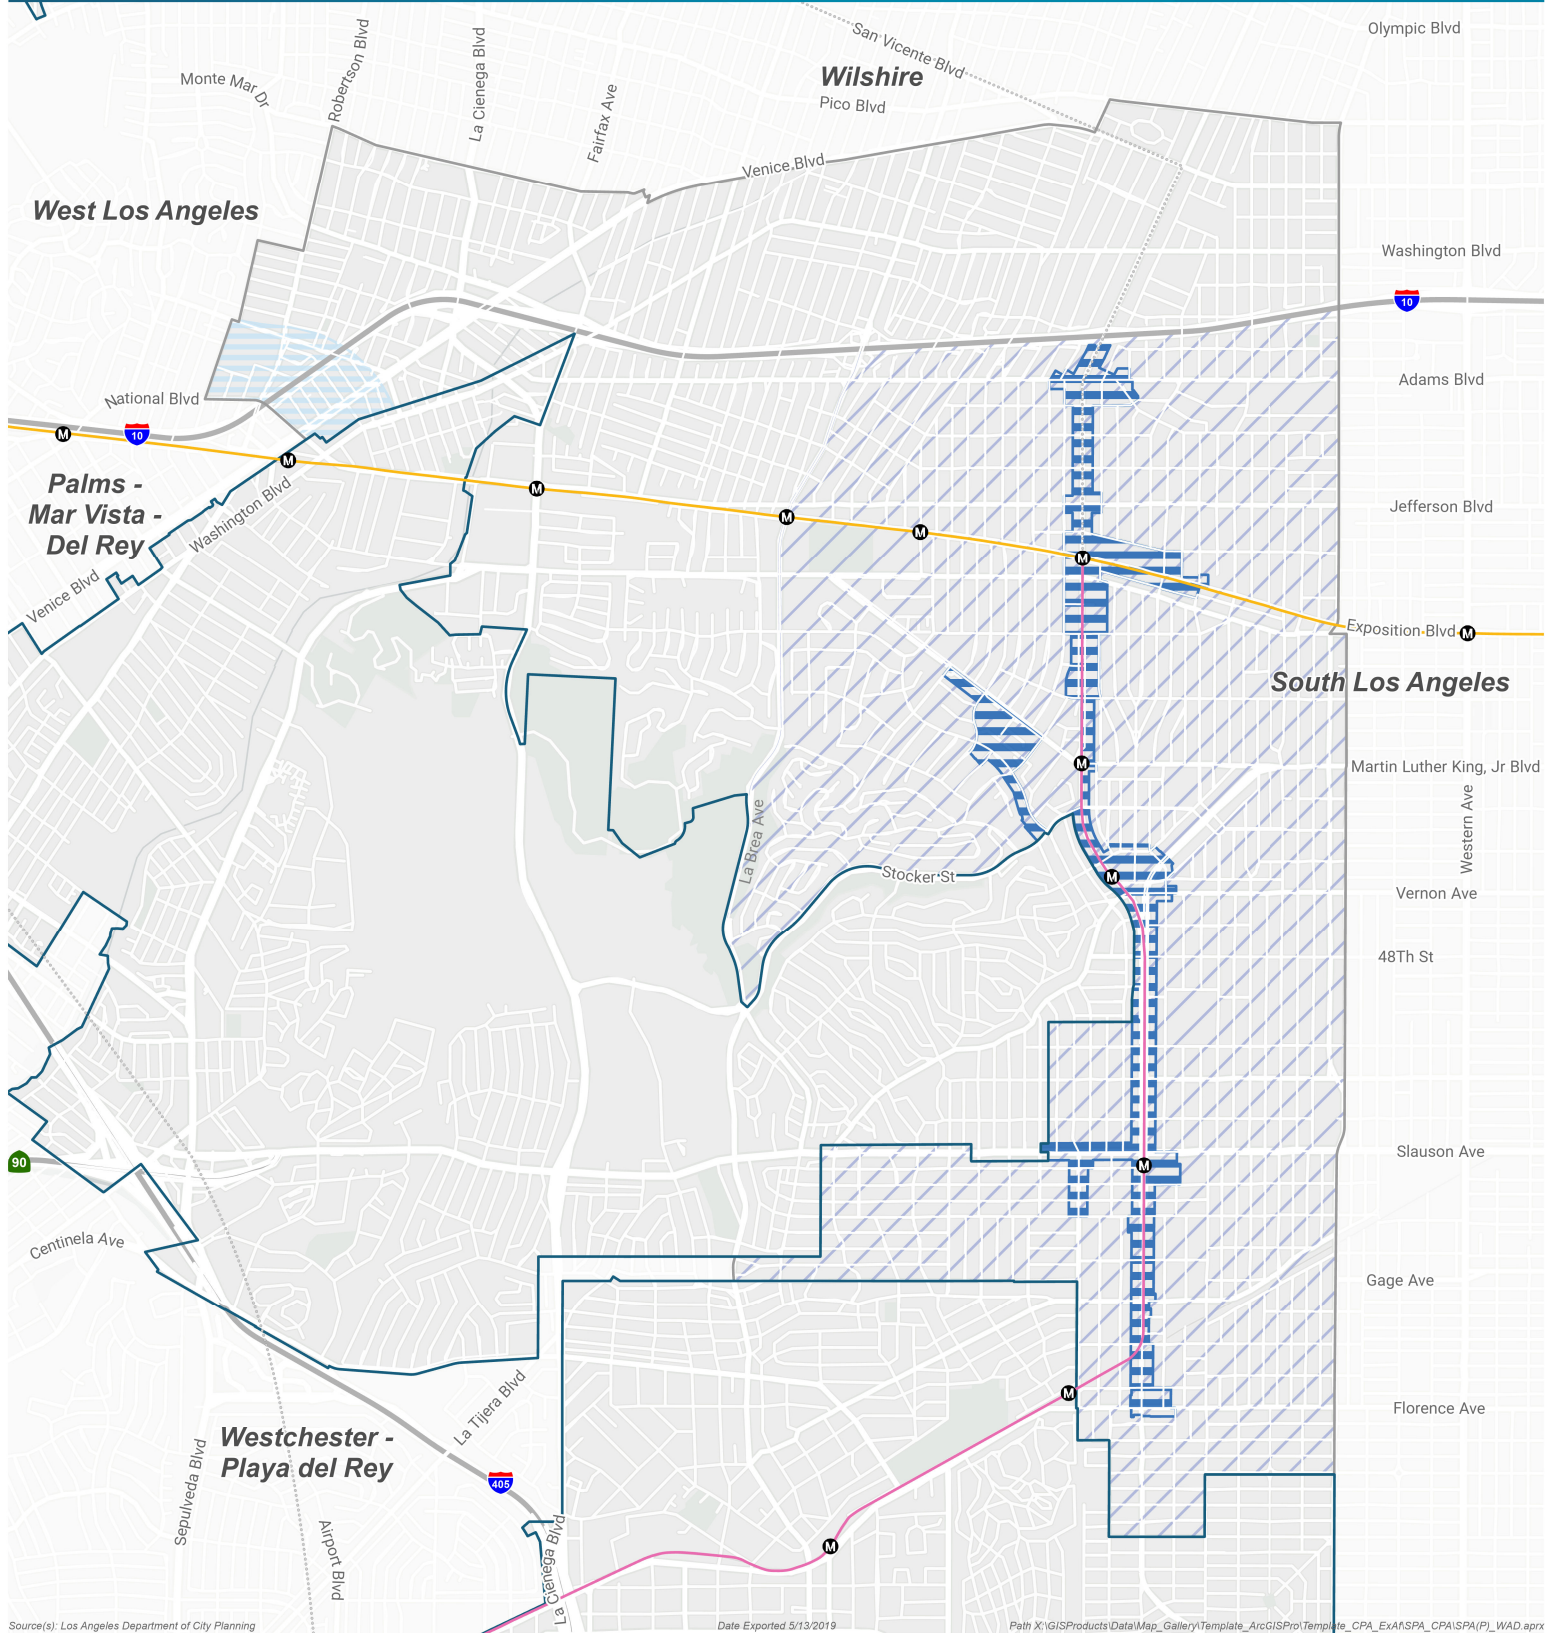

Specific Plan Areas

West Adams - Baldwin Hills - Leimert Community Plan Area

Date Exported: 5/13/2019

- Crenshaw Corridor
- Exposition Corridor Transit Neighborhood Plan
- South Los Angeles Alcohol Sales
- Community Plan Boundary
- City Boundary