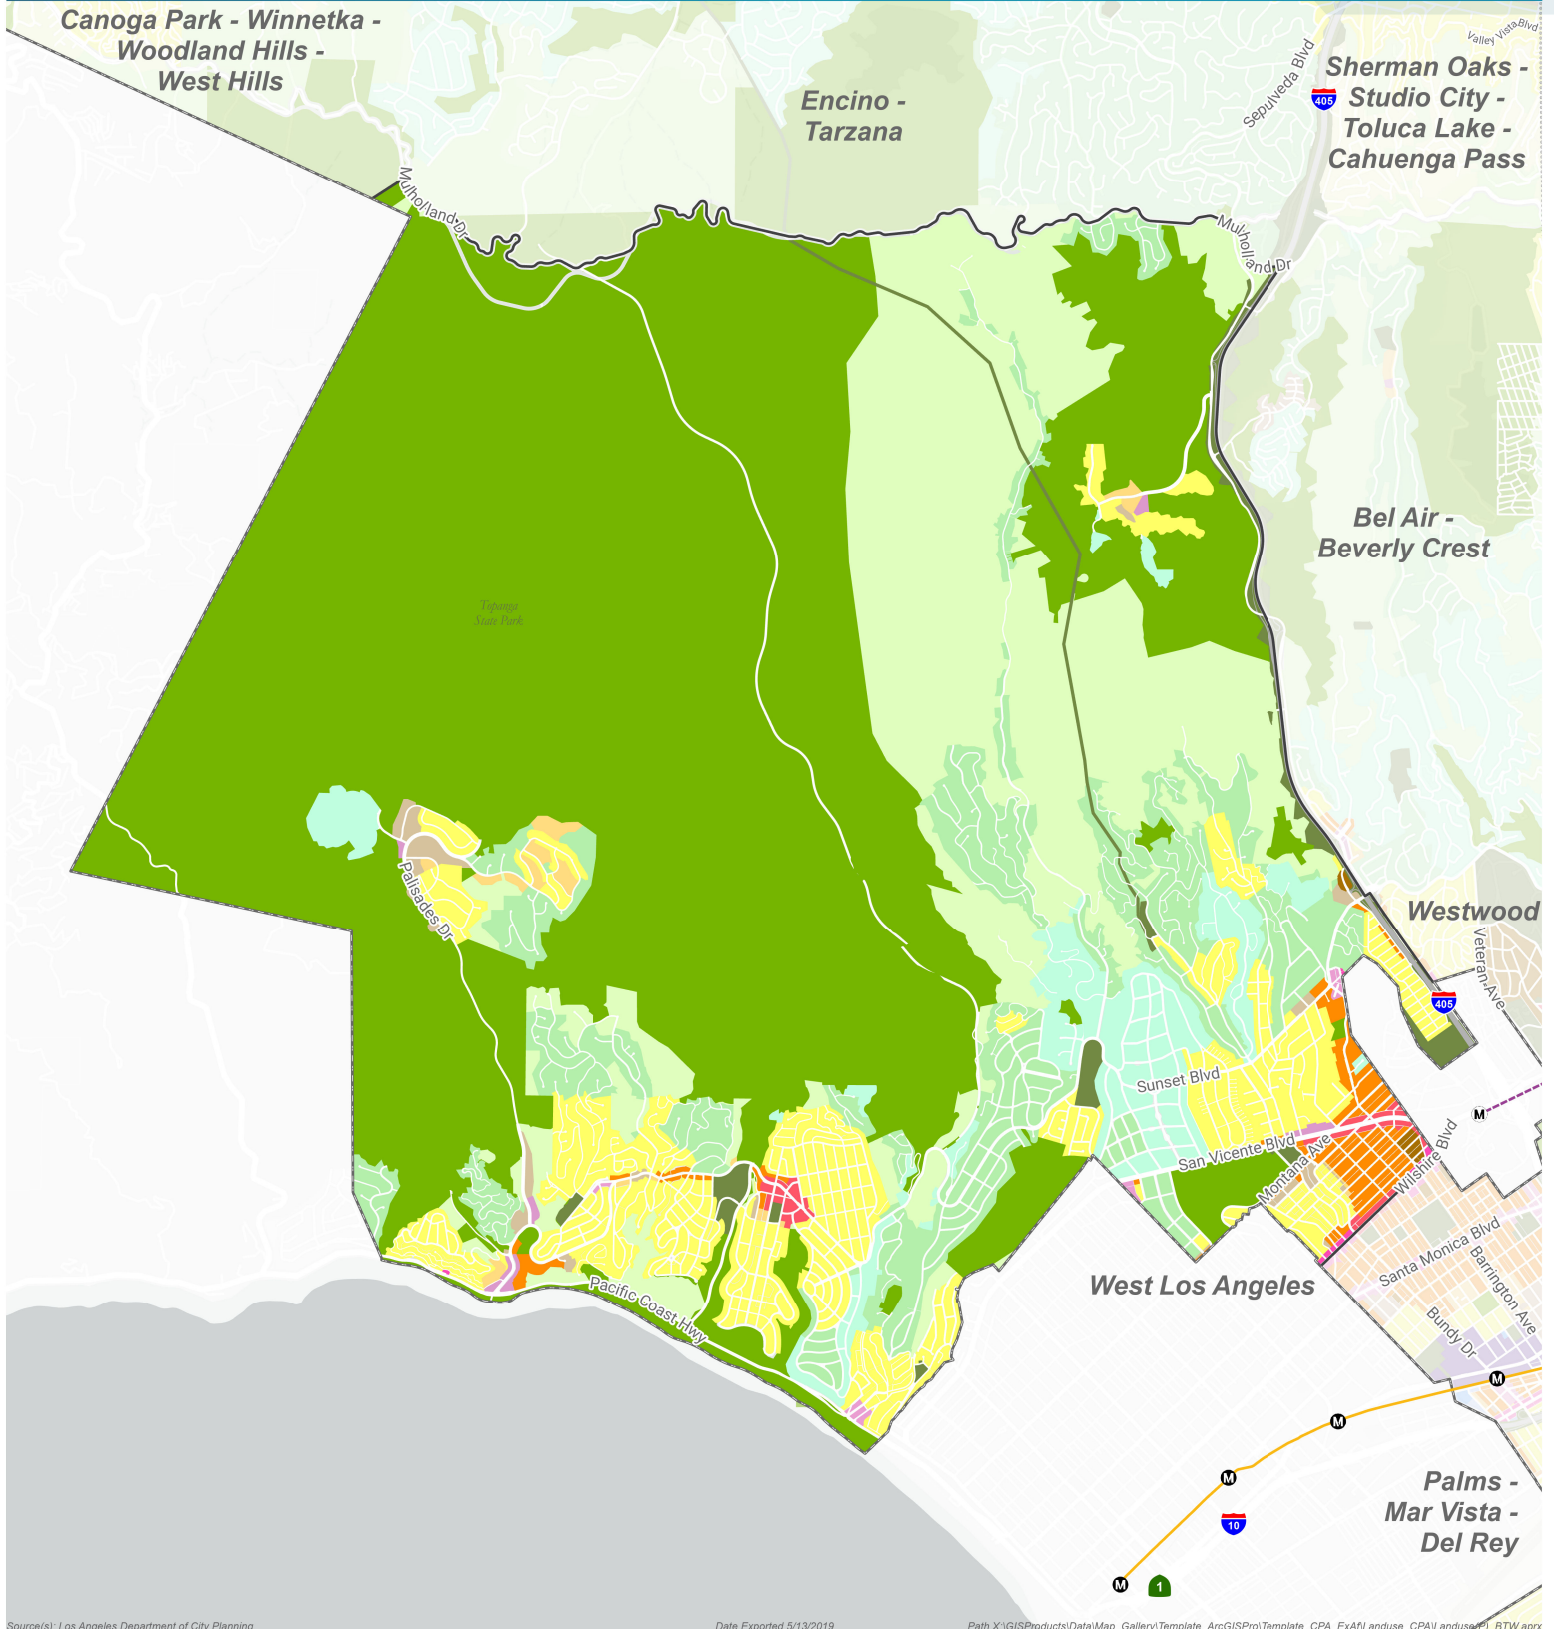

General Plan Land Use

Brentwood - Pacific Palisades Community Plan Area

Date Exported 5/13/2019

	Minimum		Medium		Open Space
	Very Low I		High Medium		Public Facilities
	Very Low II		General Commercial		Public Facilities - Freeways
	Low		Community Commercial		Community Plan Boundary
	Low Medium I		Neighborhood Commercial		City Boundary
	Low Medium II		Neighborhood Office Commercial