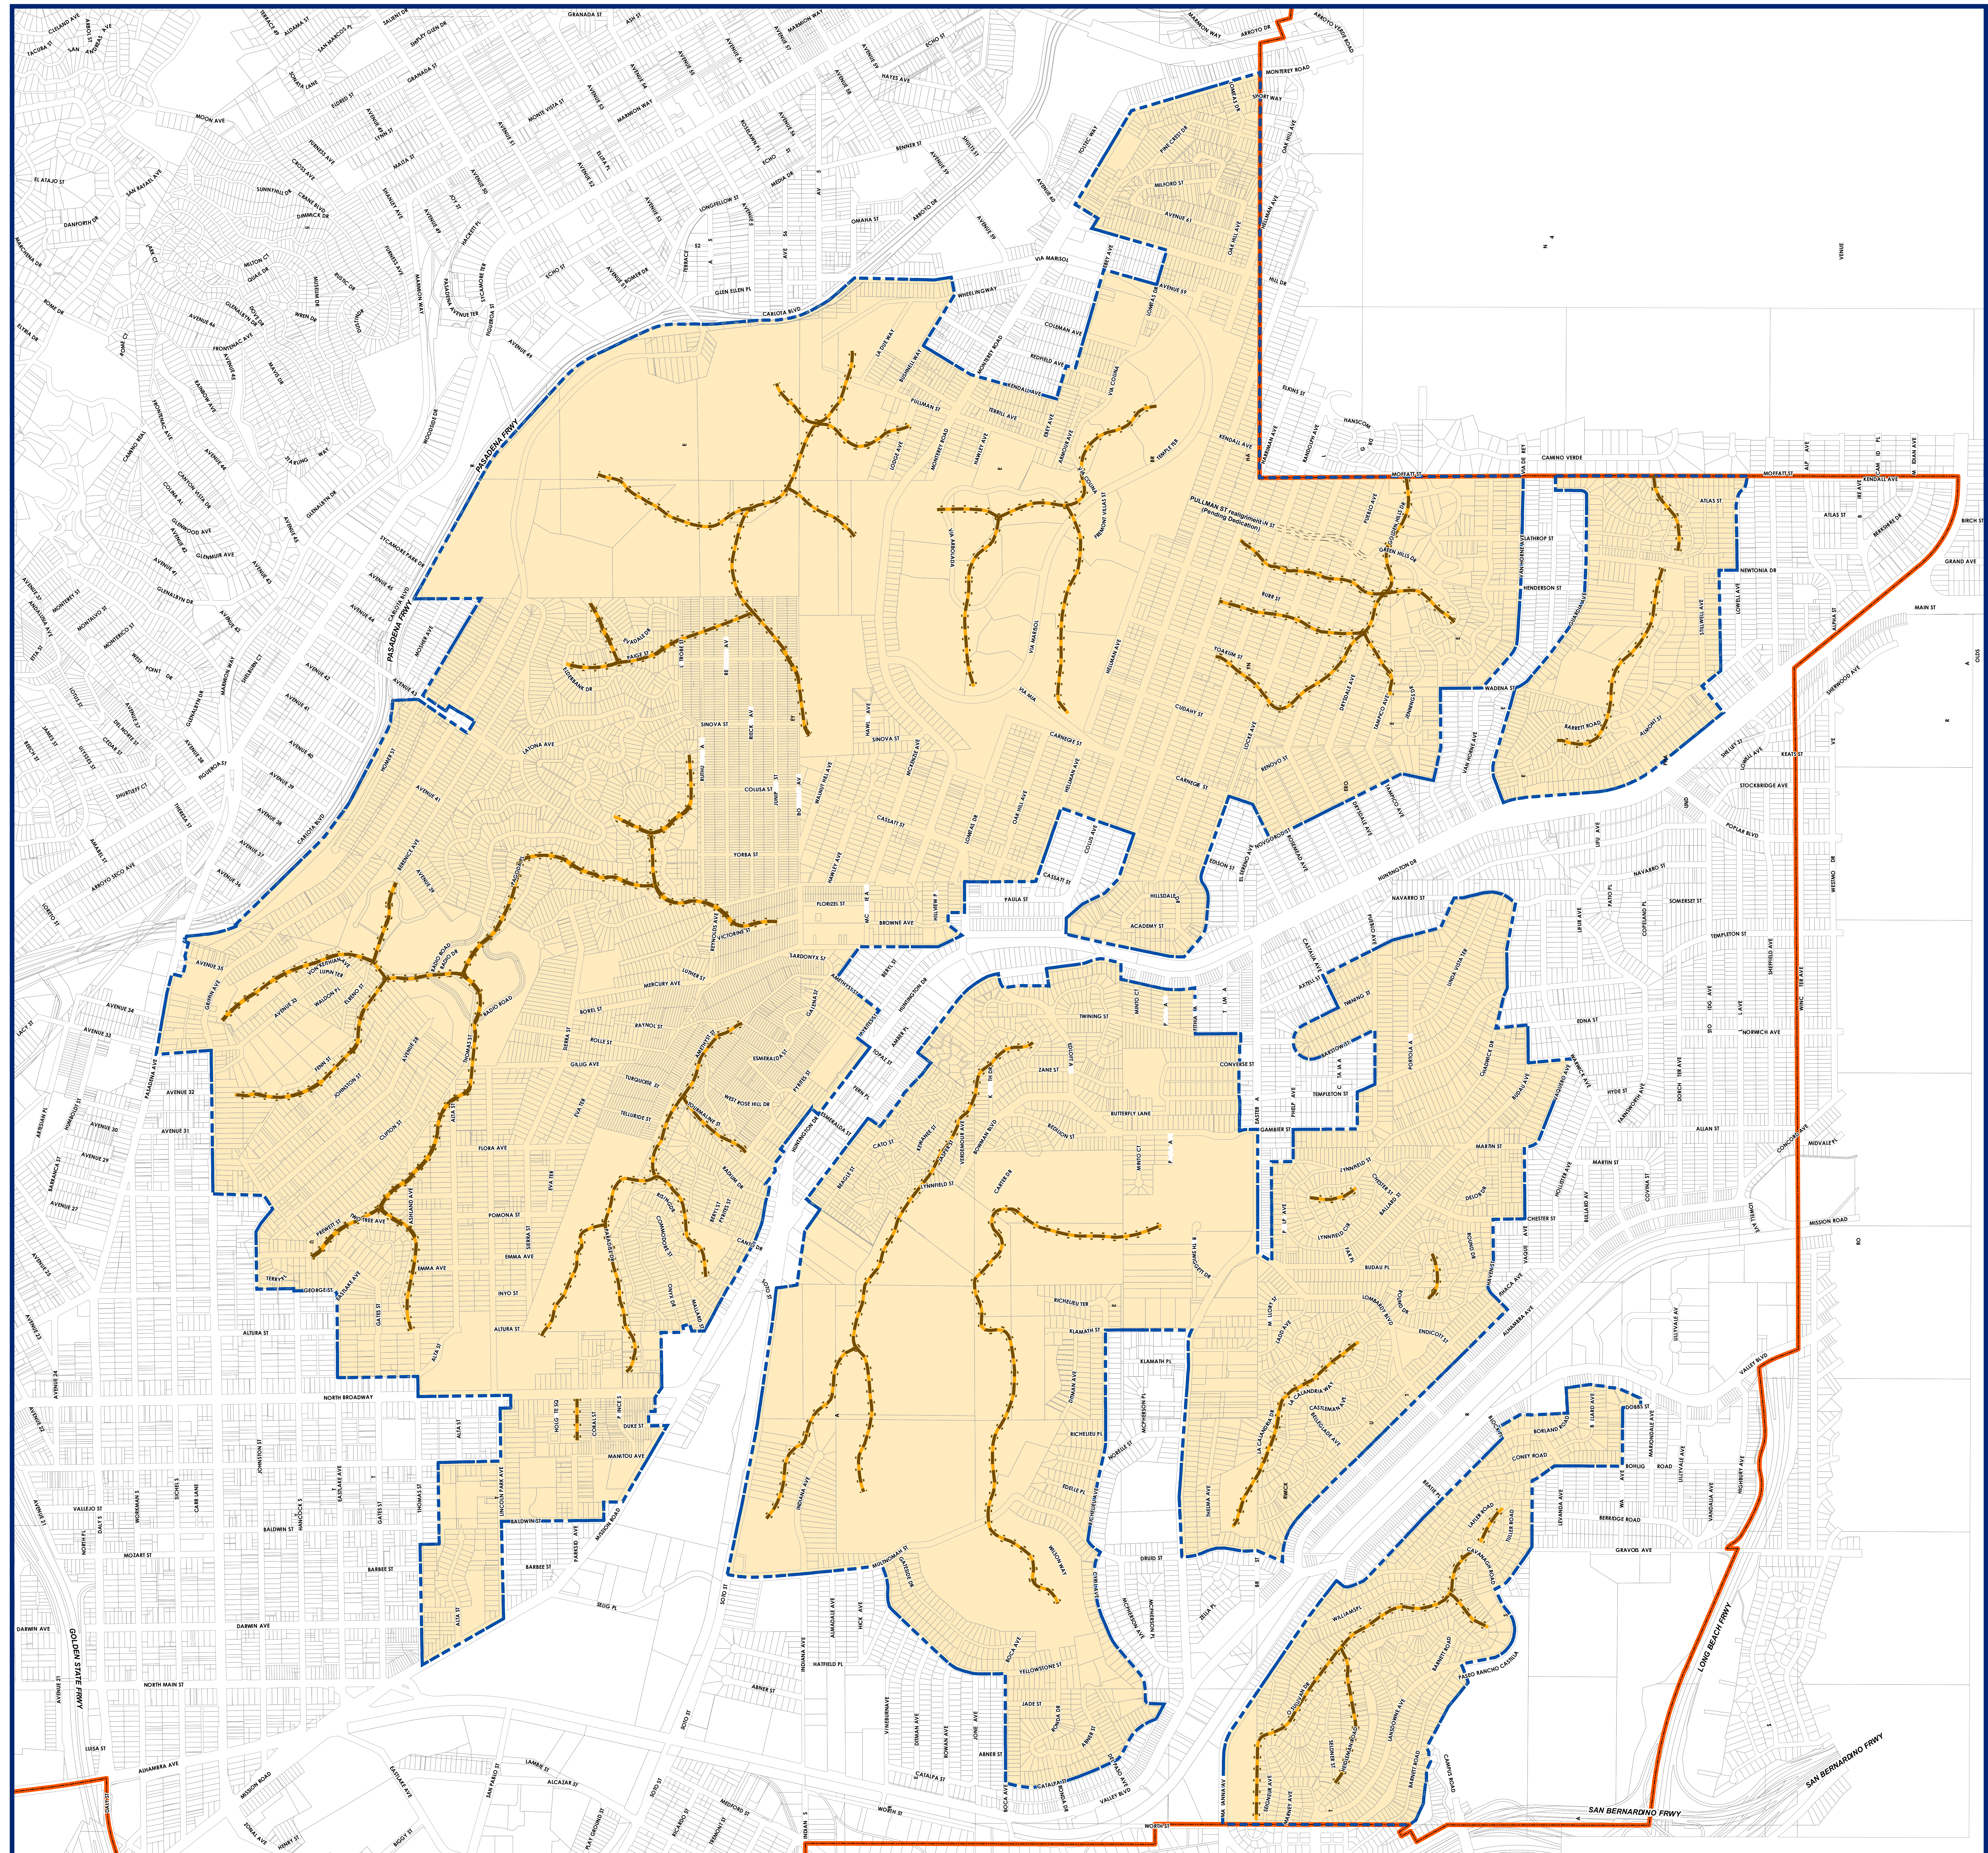

Northeast Los Angeles

Northeast LA Hillside Work Program Ridgelines

Legend

- New Proposed Hillside Boundary
- Ridgelines
- Northeast LA Community Boundary