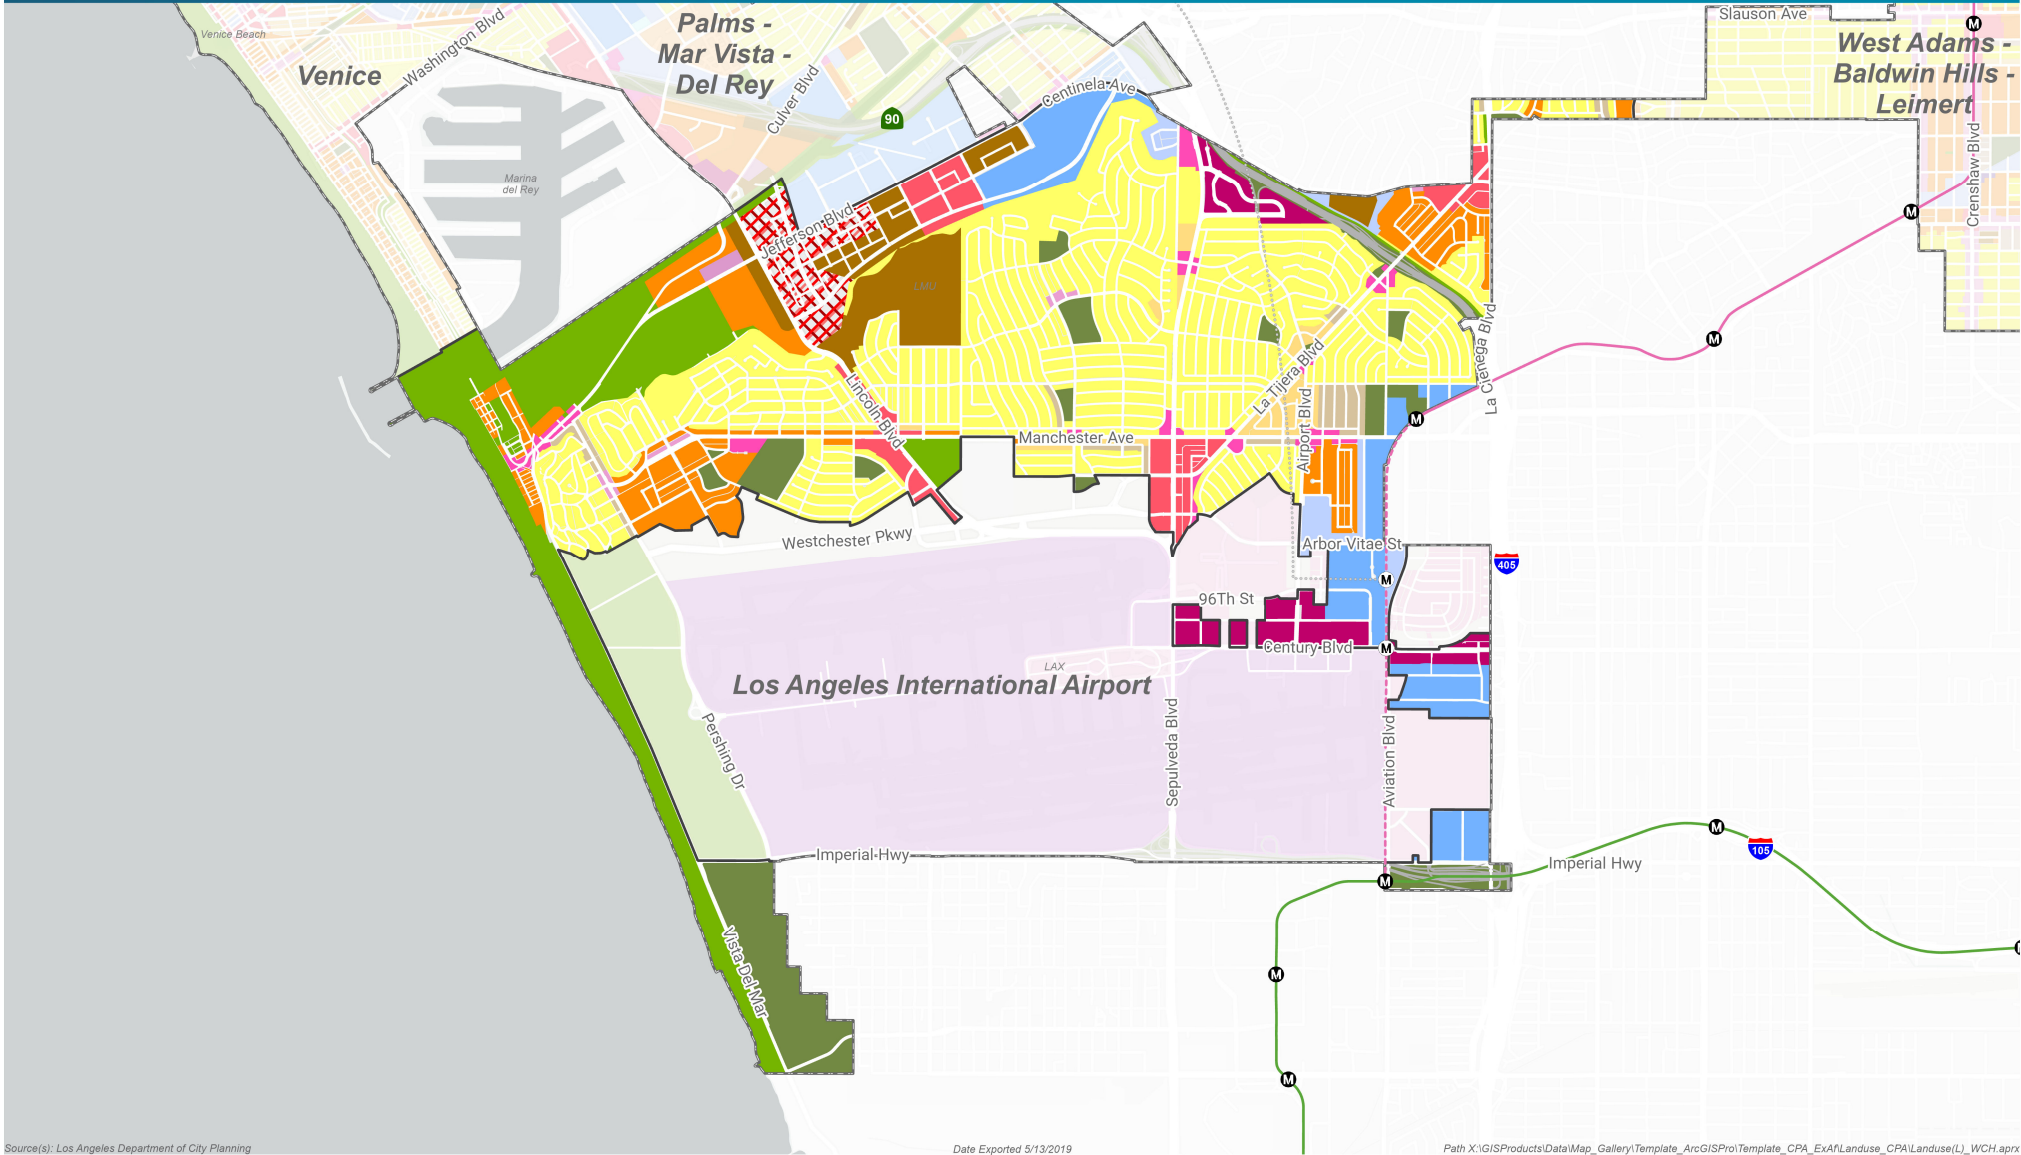

General Plan Land Use

Westchester - Playa del Rey Community Plan Area

Date Exported 5/13/2019

Low	Community Commercial	Light Manufacturing	Airport Landside
Low Medium I	Neighborhood Commercial	Limited Industrial	Community Plan Boundary
Low Medium II	Neighborhood Office Commercial	Limited Manufacturing	City Boundary
Medium	Regional Commercial	Open Space	
High Medium	Regional Mixed Commercial	Public Facilities	
General Commercial	Light Industrial	Public Facilities - Freeways