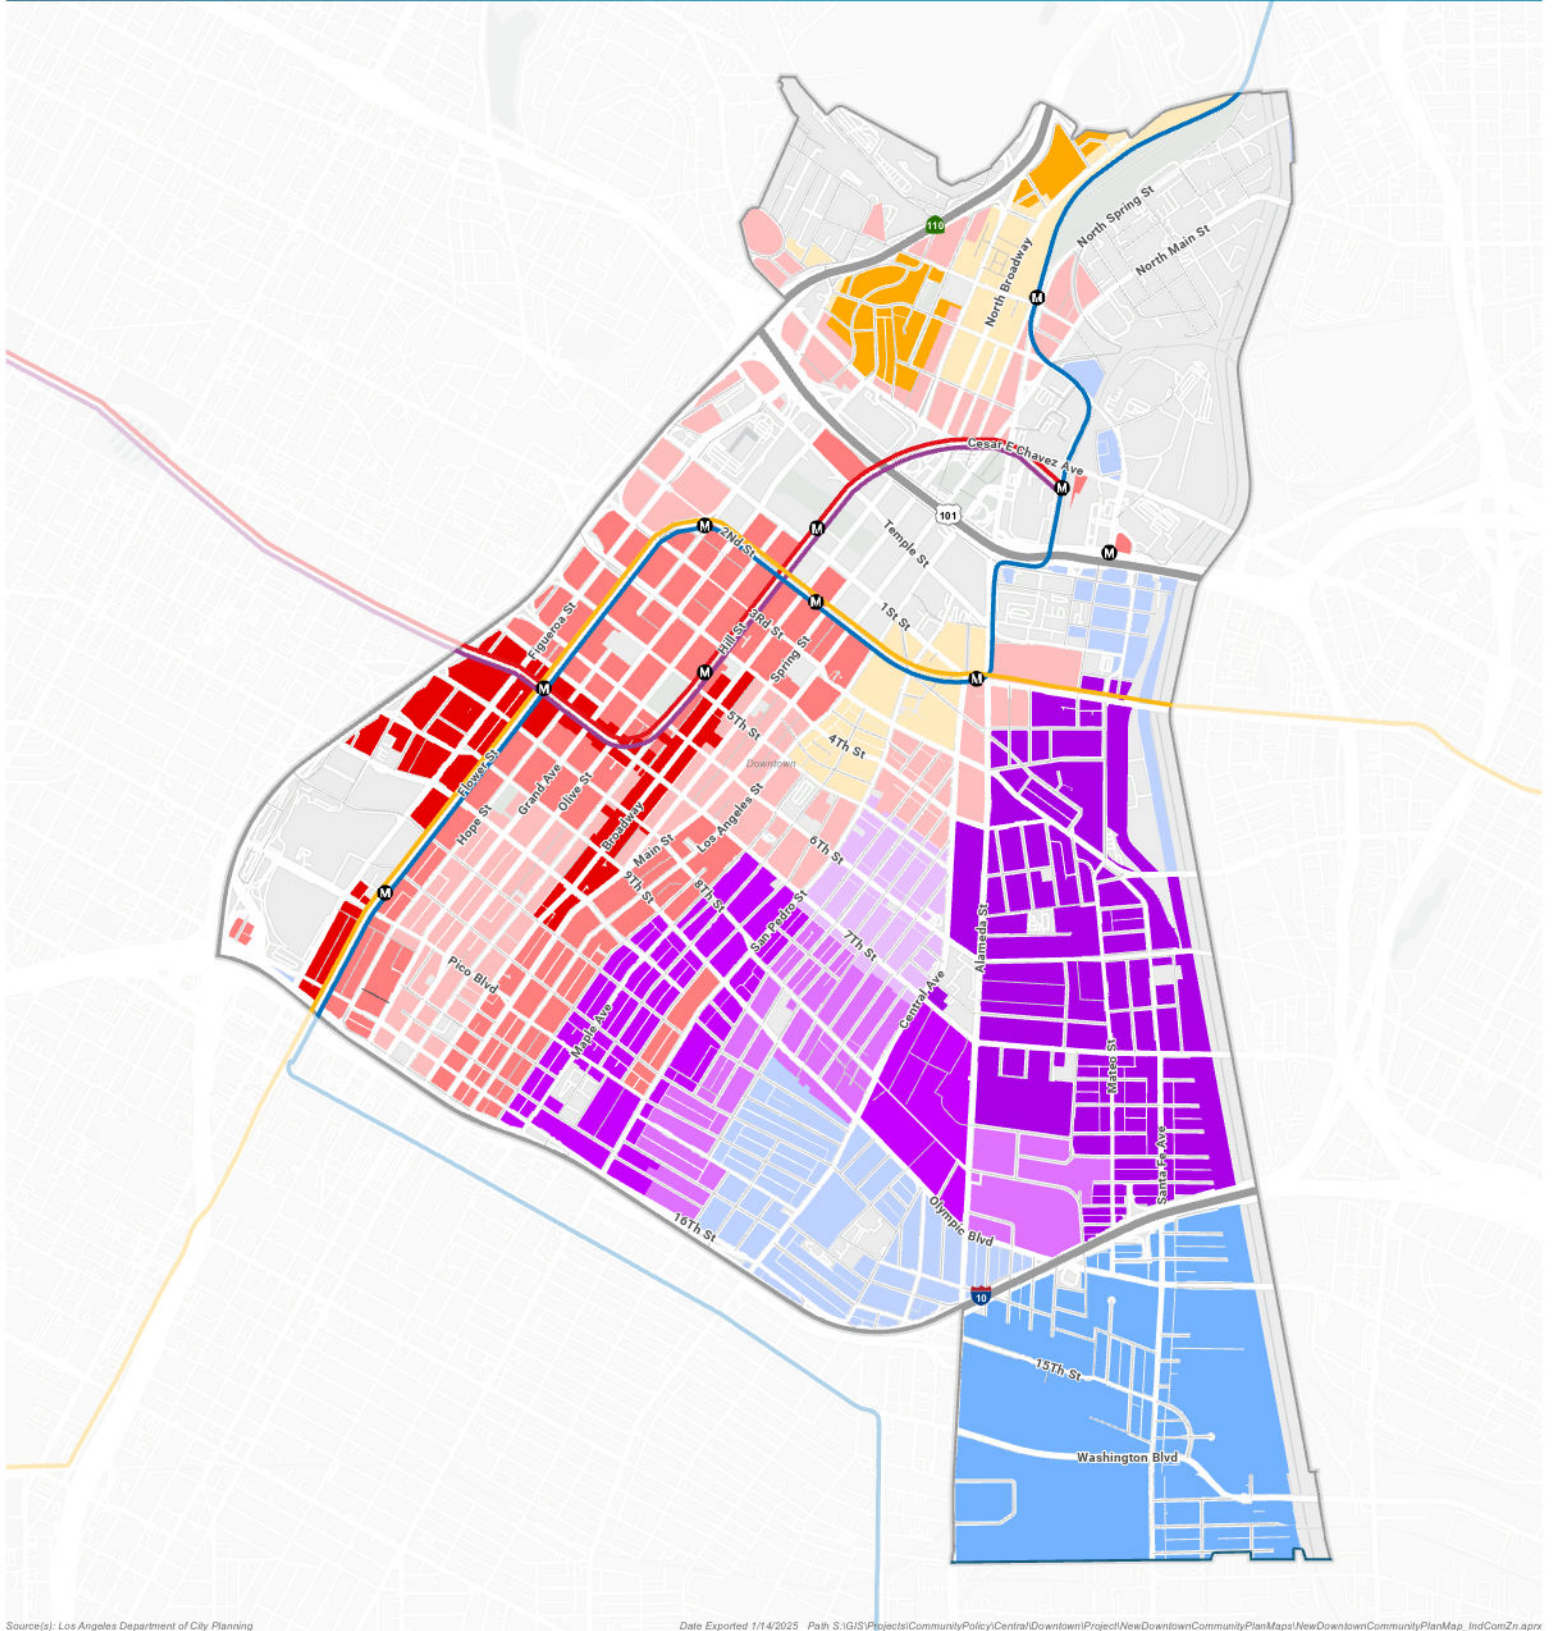

Commercial & Industrial Zoning

Downtown Community Plan Area

Commercial

- Commercial-Mixed 1
- Commercial-Mixed 2
- Commercial-Mixed 3
- Commercial-Mixed 4
- Residential-Mixed 1

Industrial

- Industrial 1
- Industrial 2
- Industrial-Mixed 1
- Industrial-Mixed 2
- Industrial-Mixed 3
- Industrial-Mixed 4

- Community Plan Boundary
- City Boundary