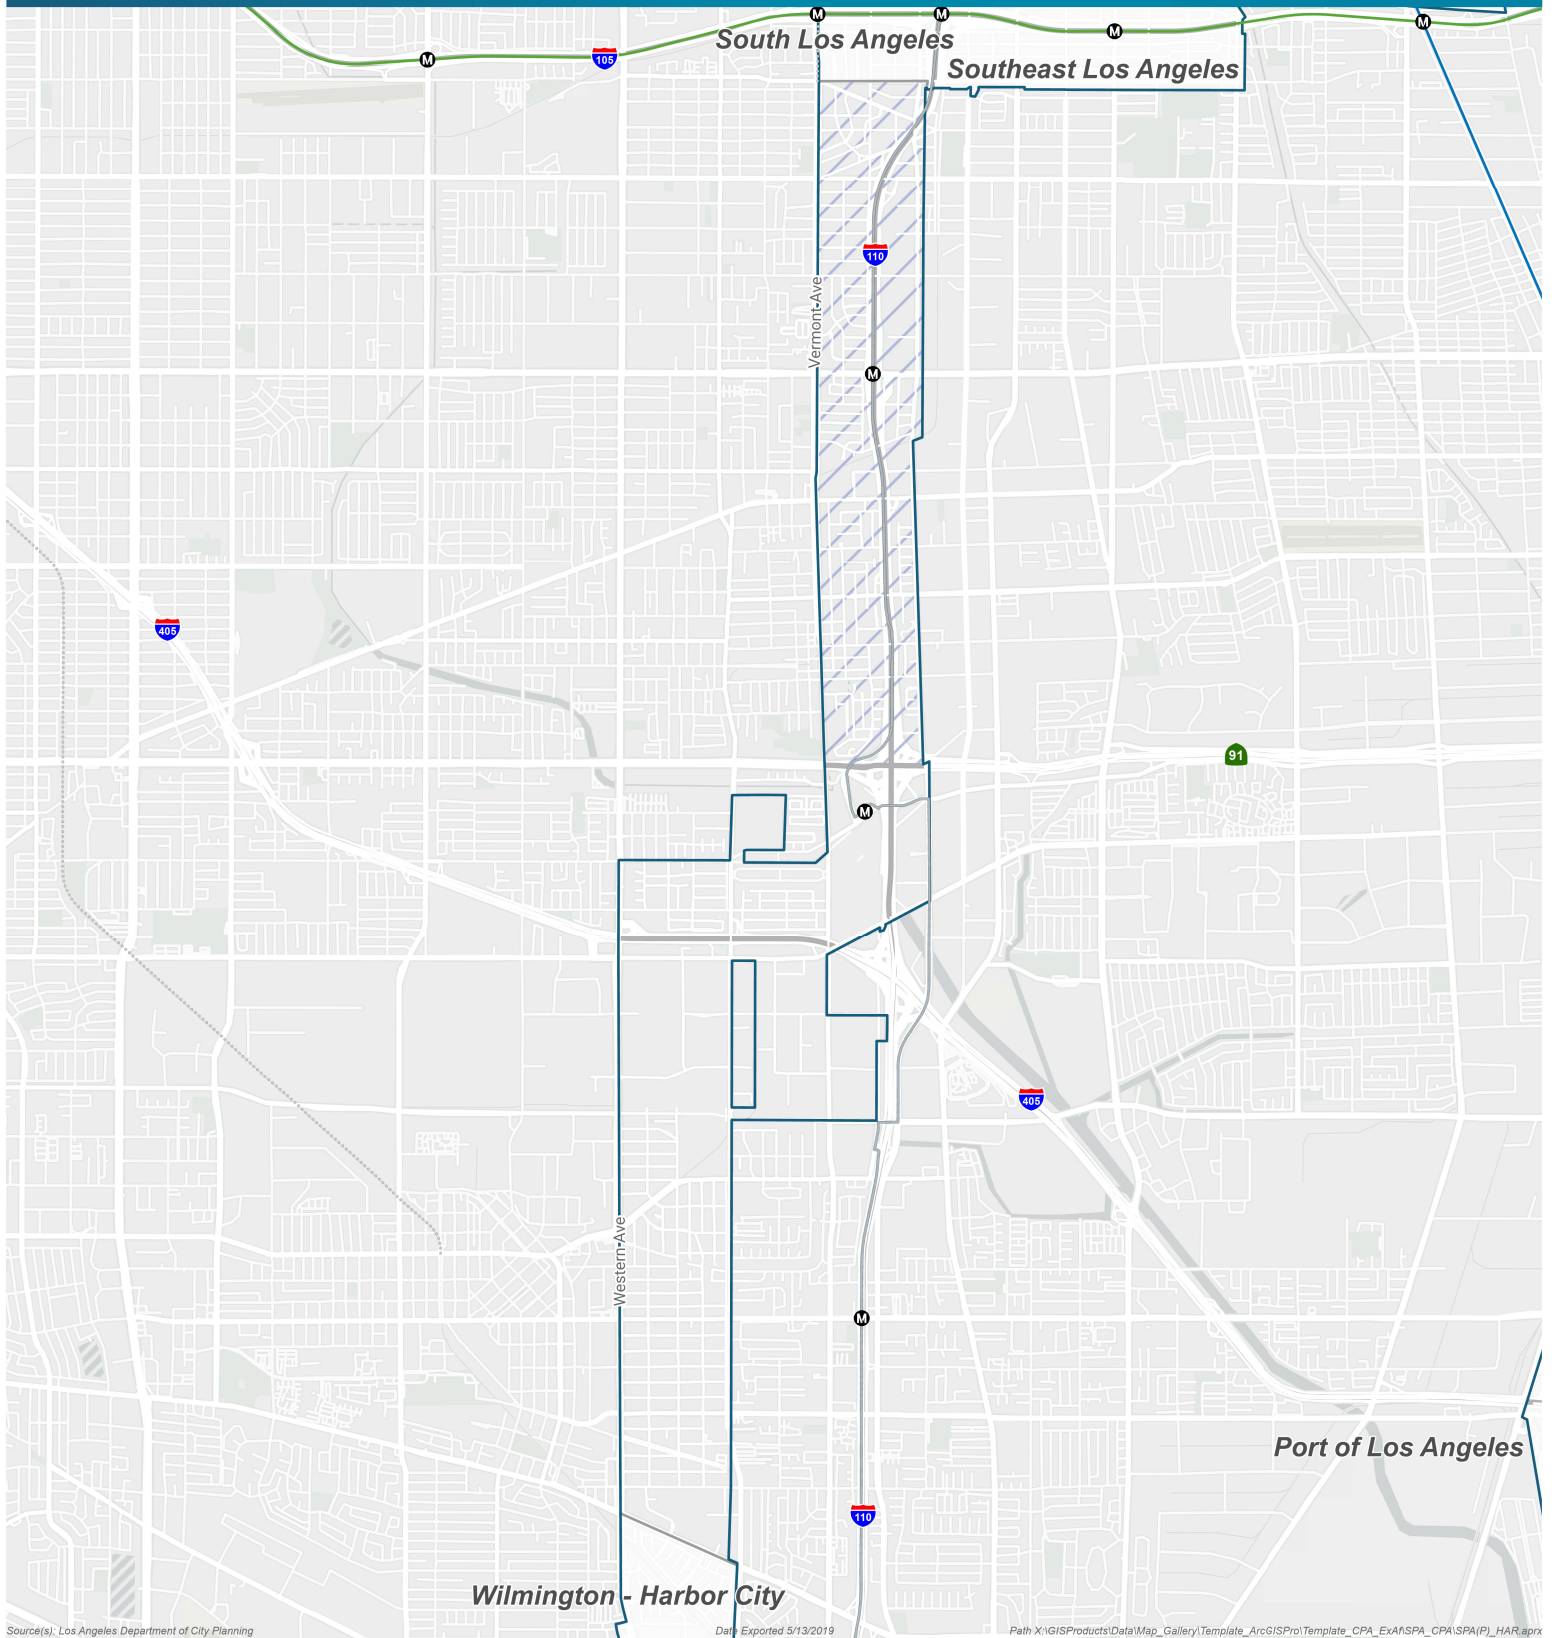

Specific Plan Areas

Harbor Gateway Community Plan Area

Date Exported: 5/13/2019

- South Los Angeles Alcohol Sales
- Community Plan Boundary
- City Boundary