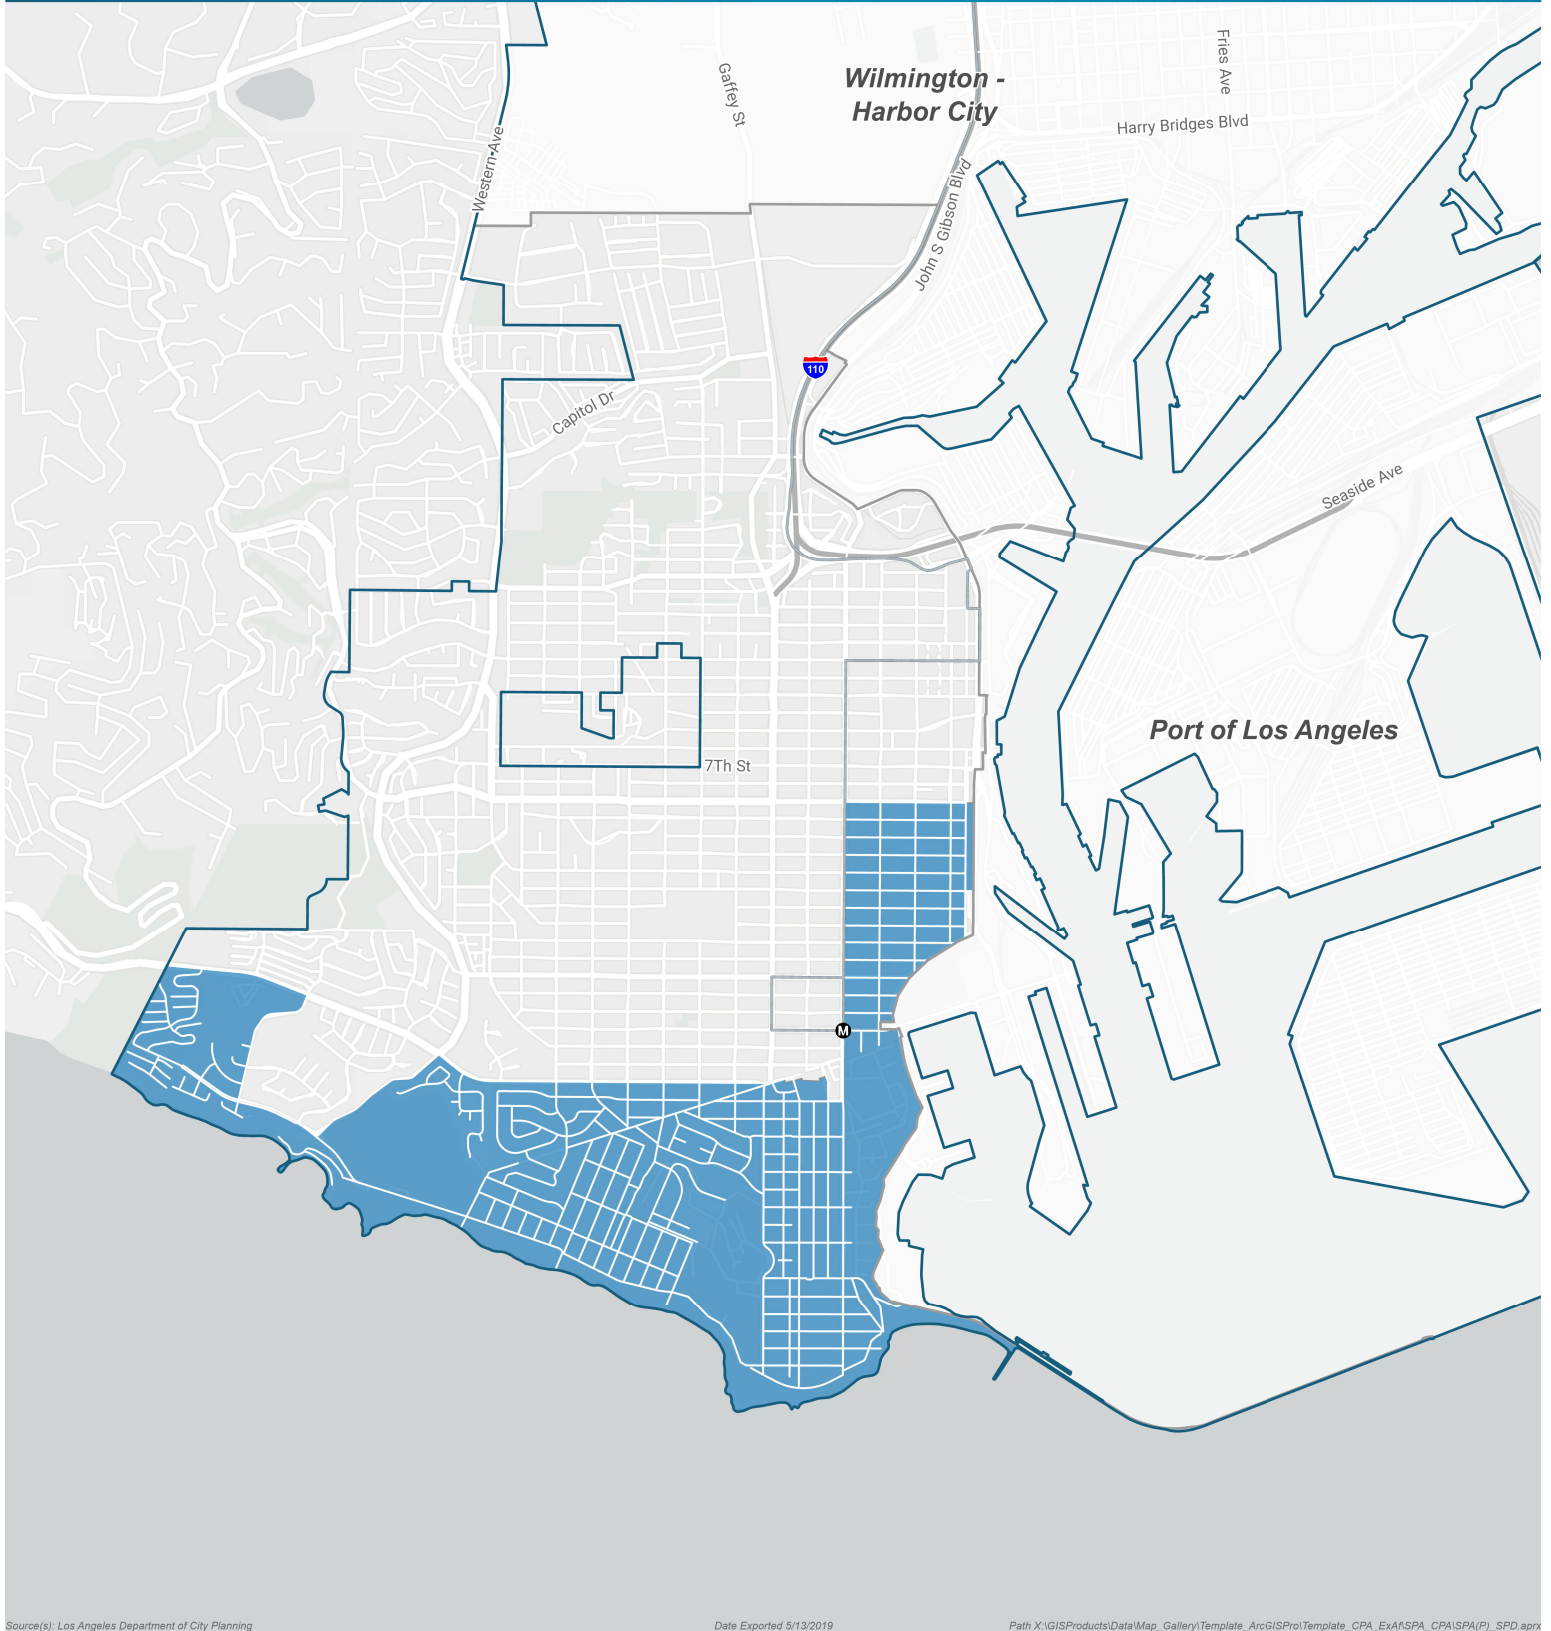

Specific Plan Areas

San Pedro Community Plan Area

Date Exported 5/13/2019

- San Pedro Specific Plan Area
- Community Plan Boundary
- City Boundary