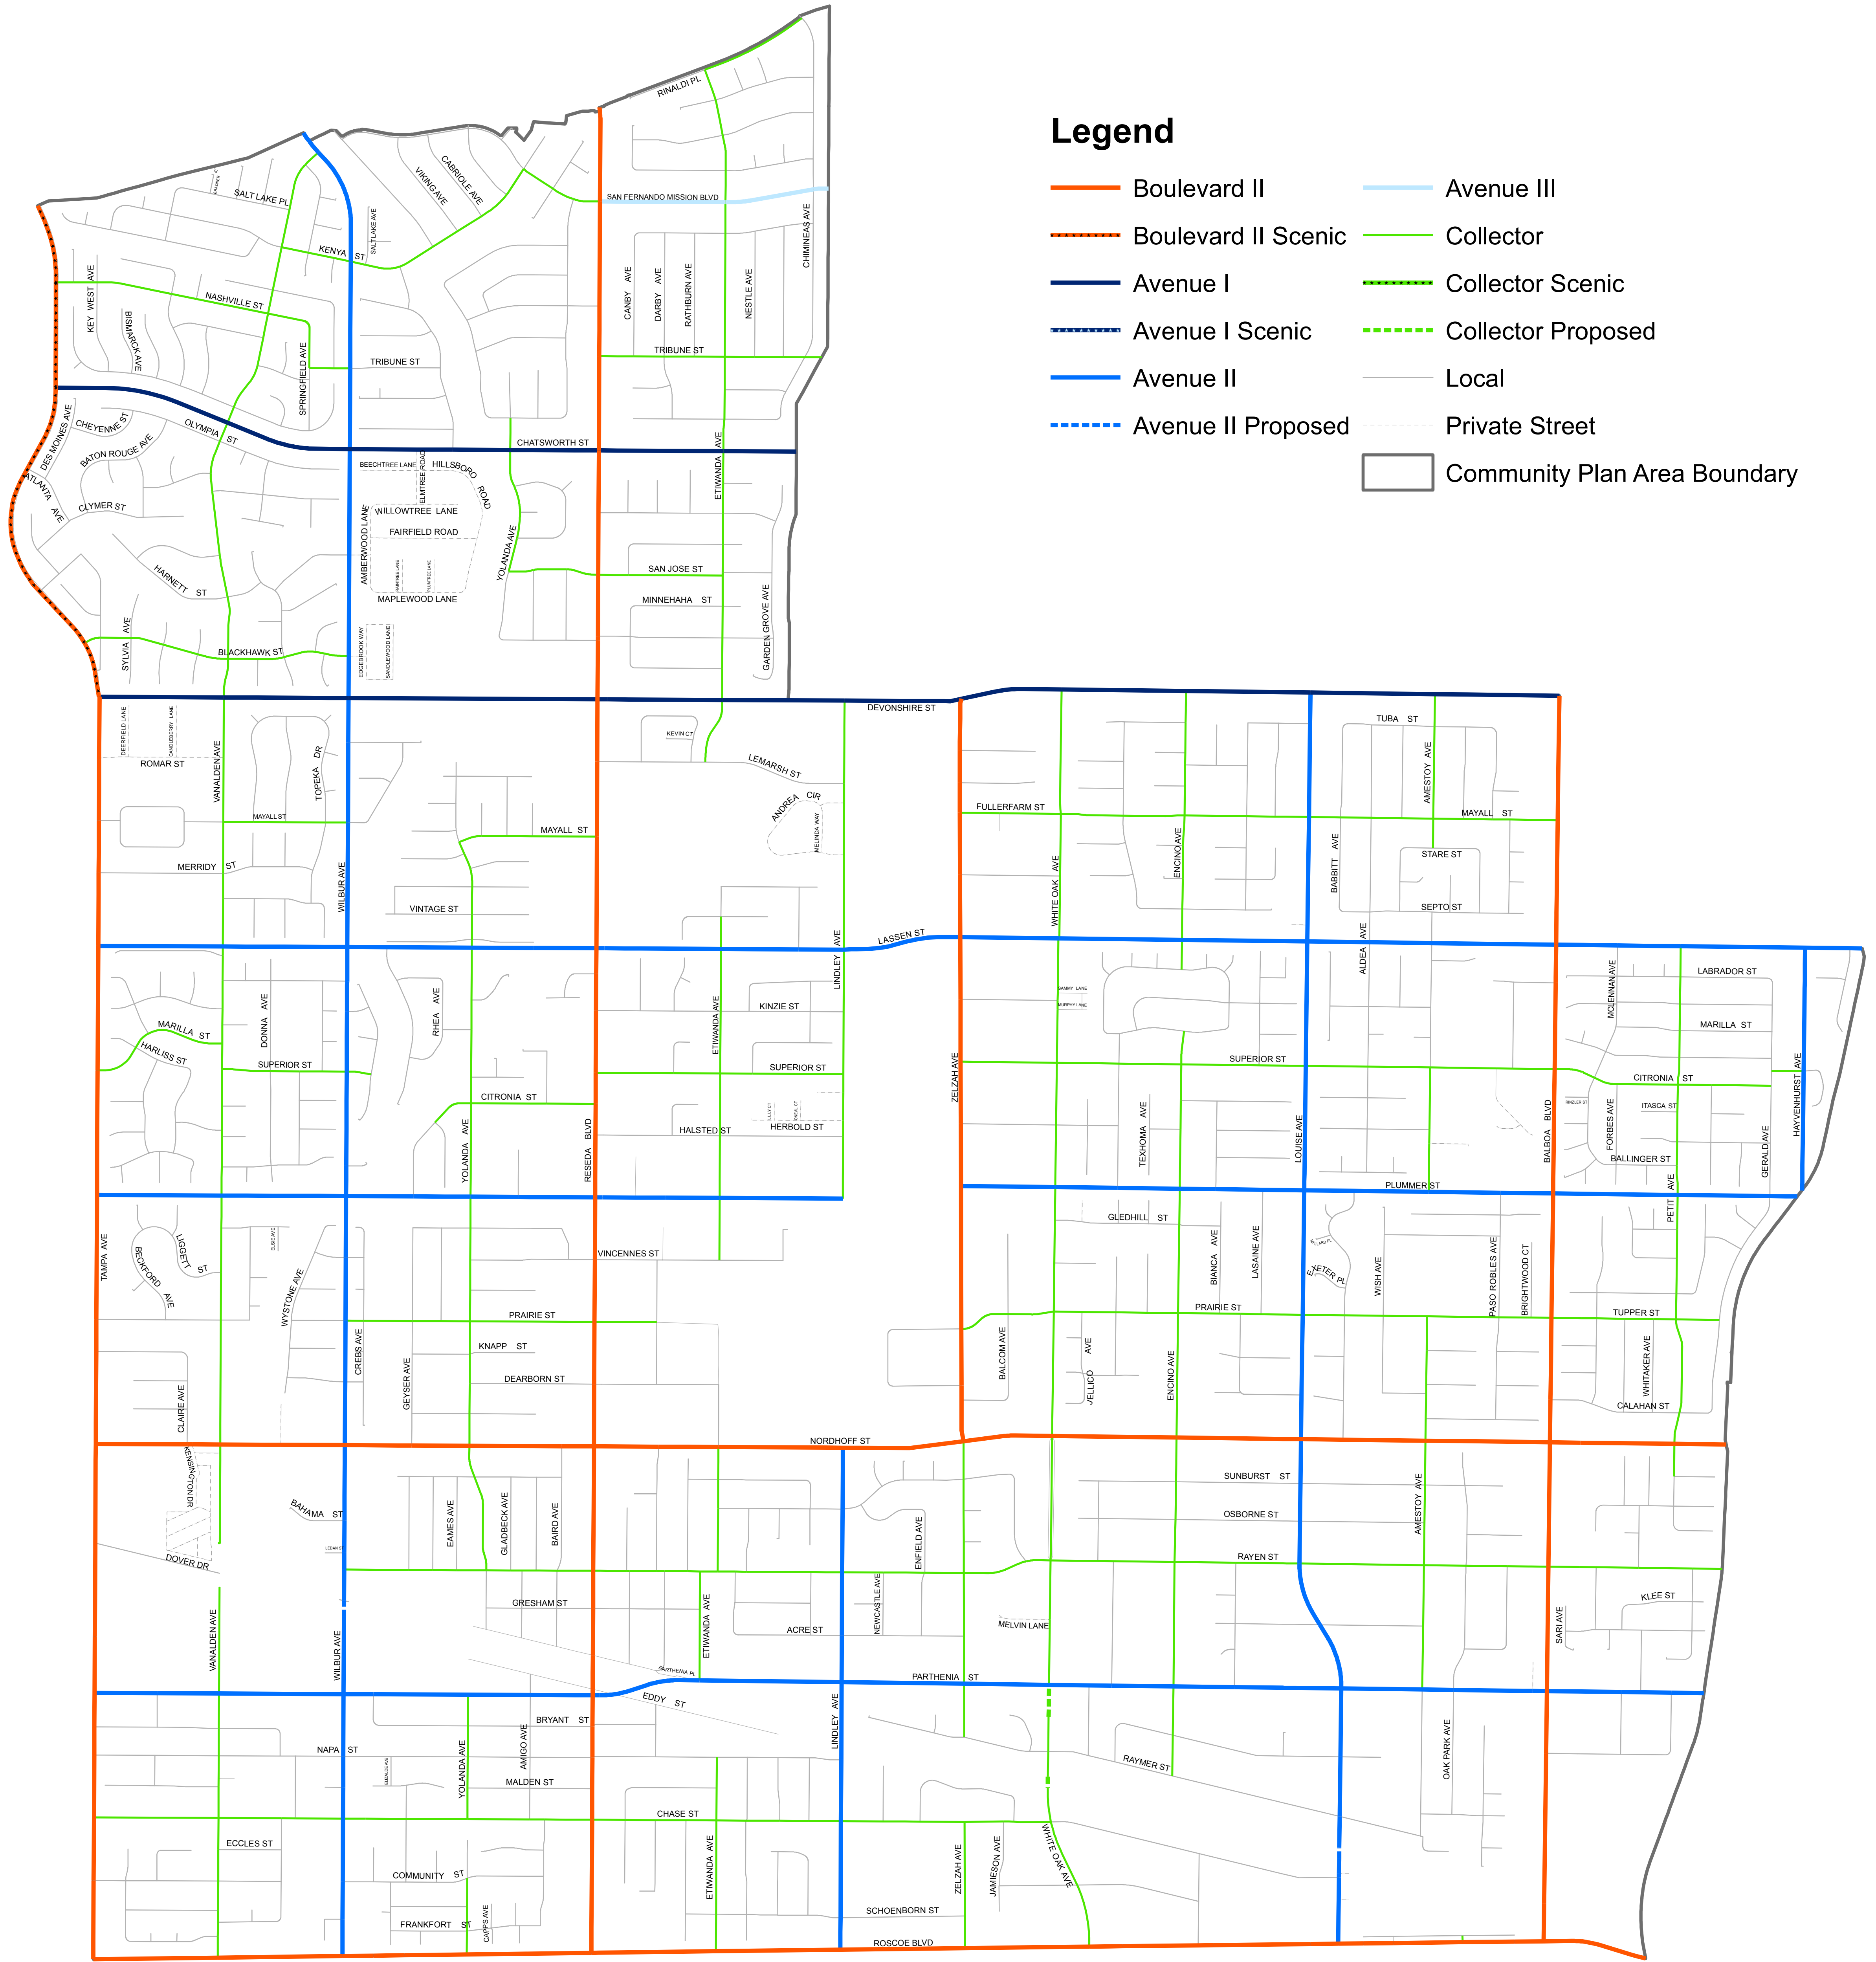

NORTHRIDGE CIRCULATION

Legend

- Boulevard II
- - - Boulevard II Scenic
- Avenue I
- - - Avenue I Scenic
- Avenue II
- - - Avenue II Proposed
- Collector
- - - Collector Scenic
- . . . Collector Proposed
- Local
- - - Private Street
- Community Plan Area Boundary

Date: 2/22/2017
DEPARTMENT OF CITY PLANNING
INFORMATION TECHNOLOGIES DIVISION