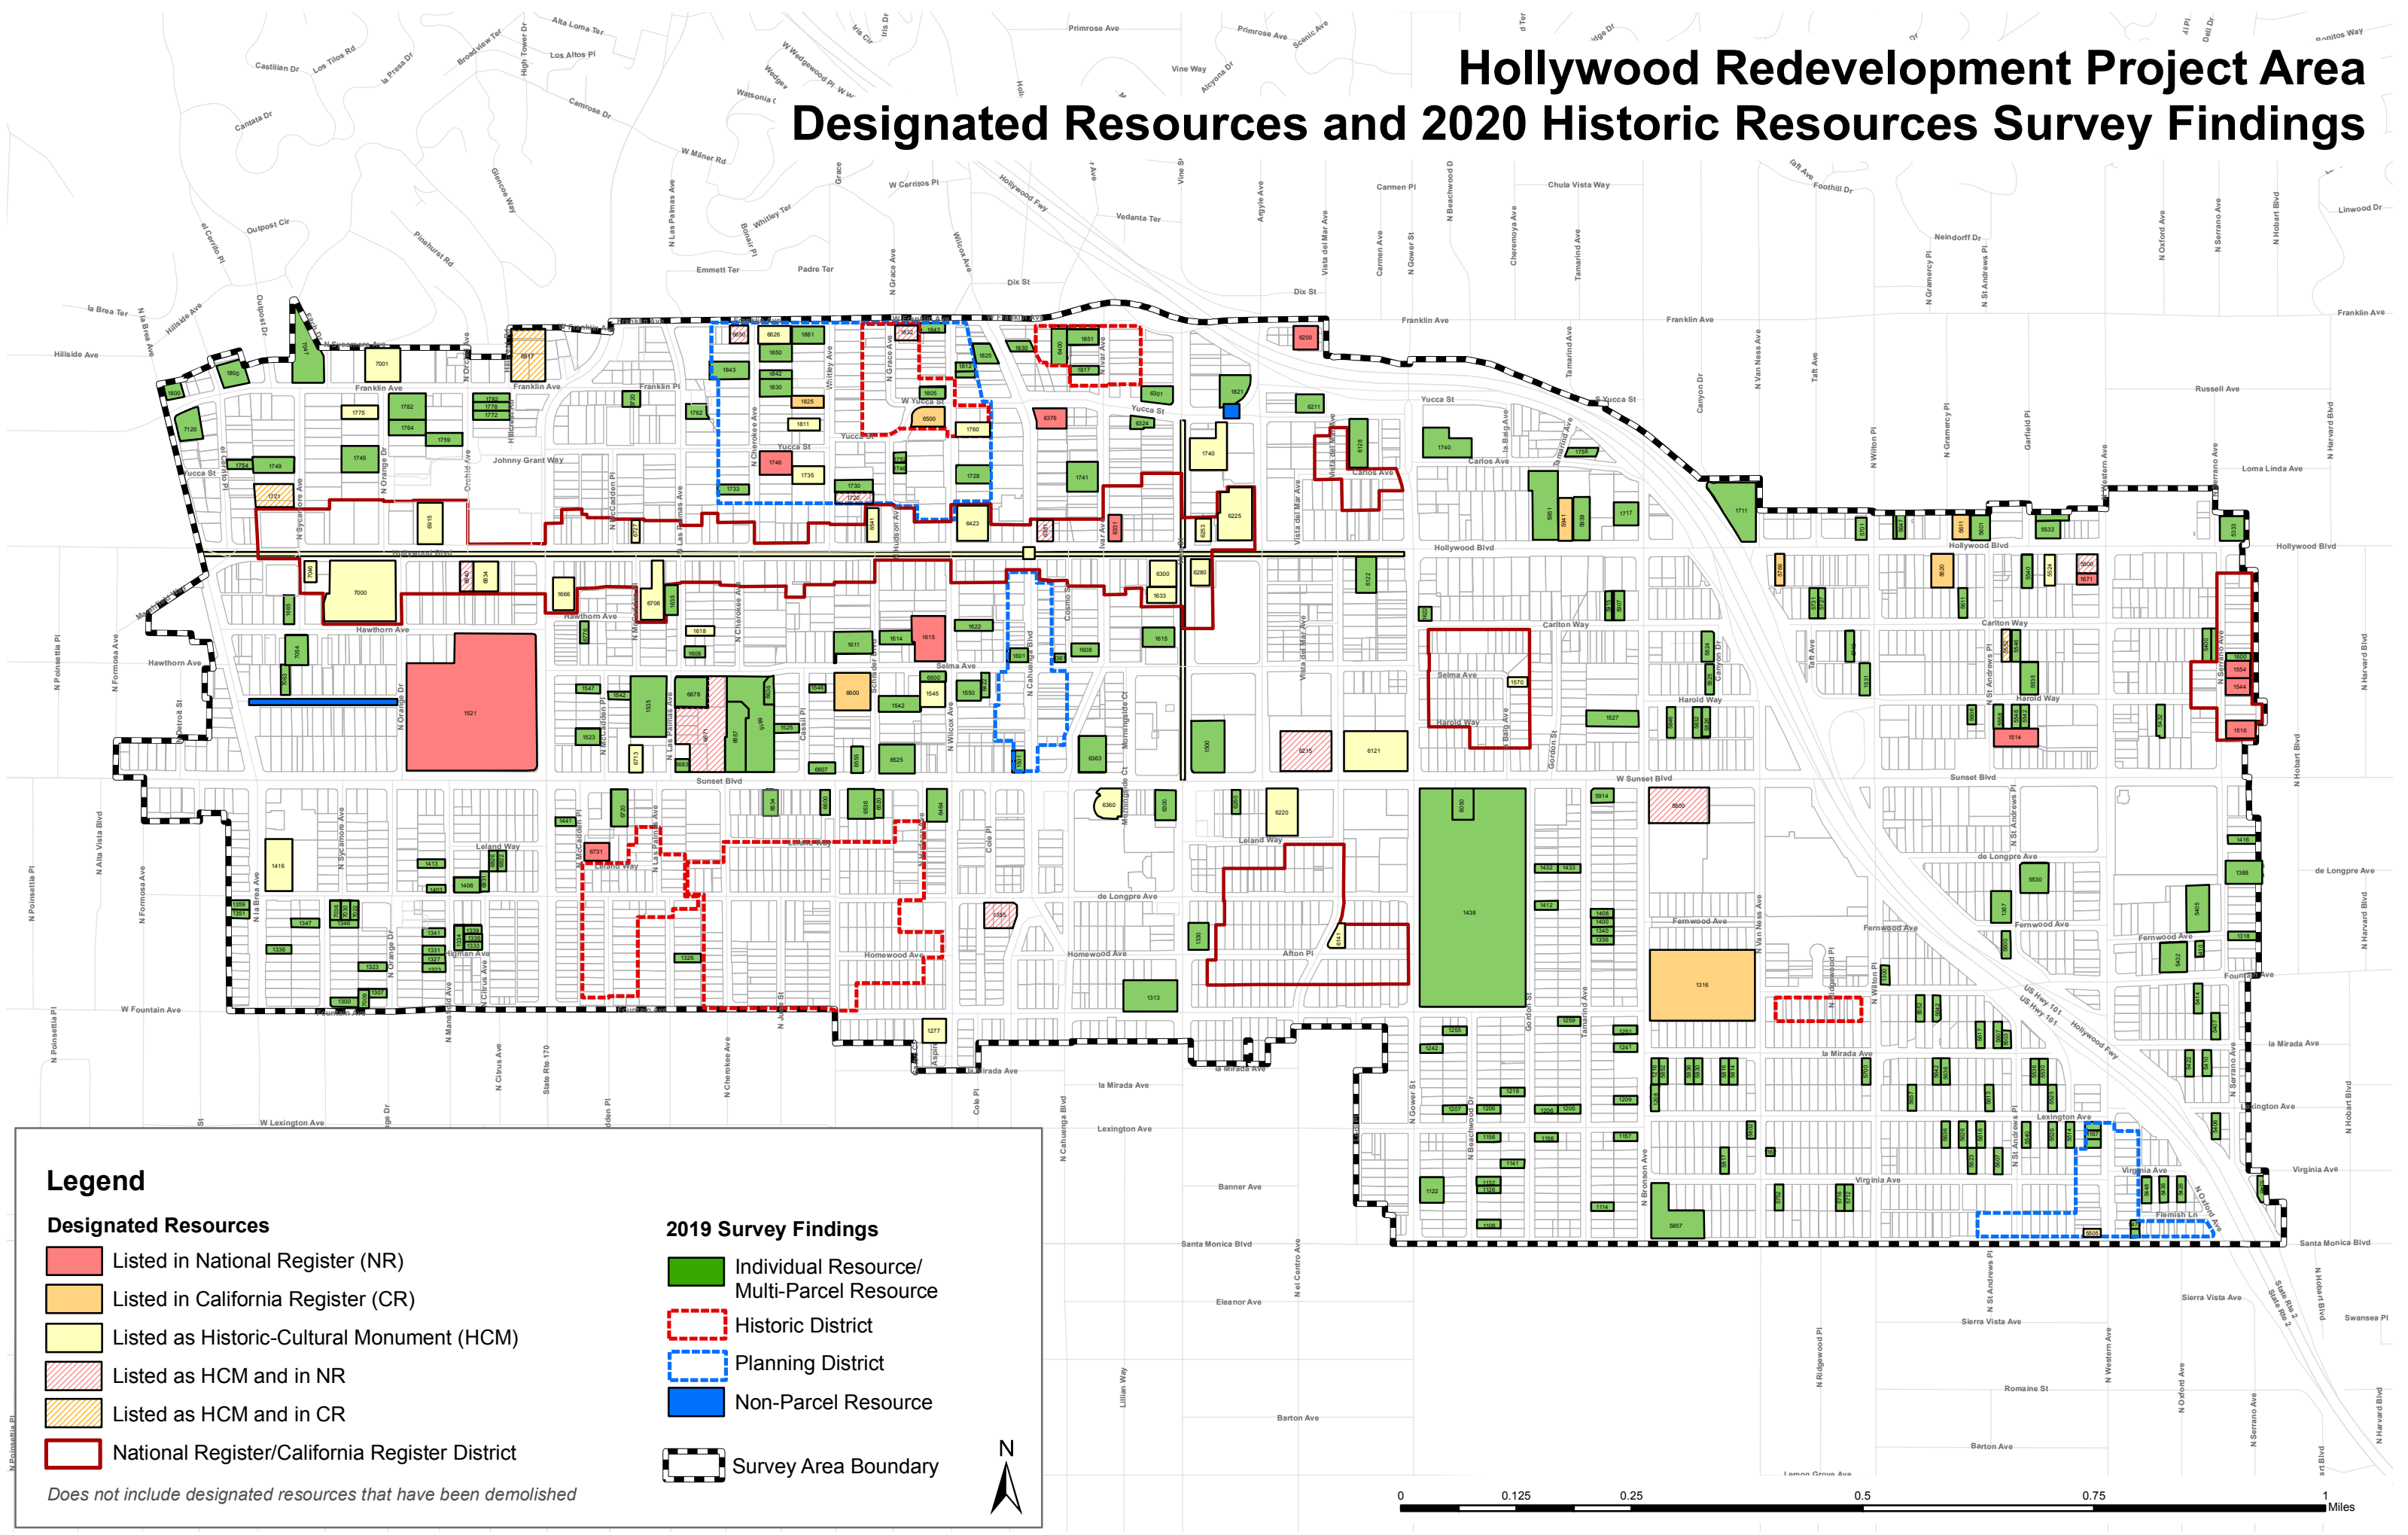

Hollywood Redevelopment Project Area 2020 Historic Resources Survey Findings

Legend

- Individual Resource/Multi-Parcel Resource
- Historic District
- Planning District
- Non-Parcel Resource
- Survey Area Boundary

Historic Districts

- National Register District
- California Register District
- Survey Area Boundary

Does not include designated resources that have been demolished

Hollywood Redevelopment Project Area

Designated Resources and 2020 Historic Resources Survey Findings

2019 Survey Findings

- Individual Resource/
Multi-Parcel Resource
- Historic District
- Planning District
- Non-Parcel Resource
- Survey Area Boundary

Does not include designated resources that have been demolished