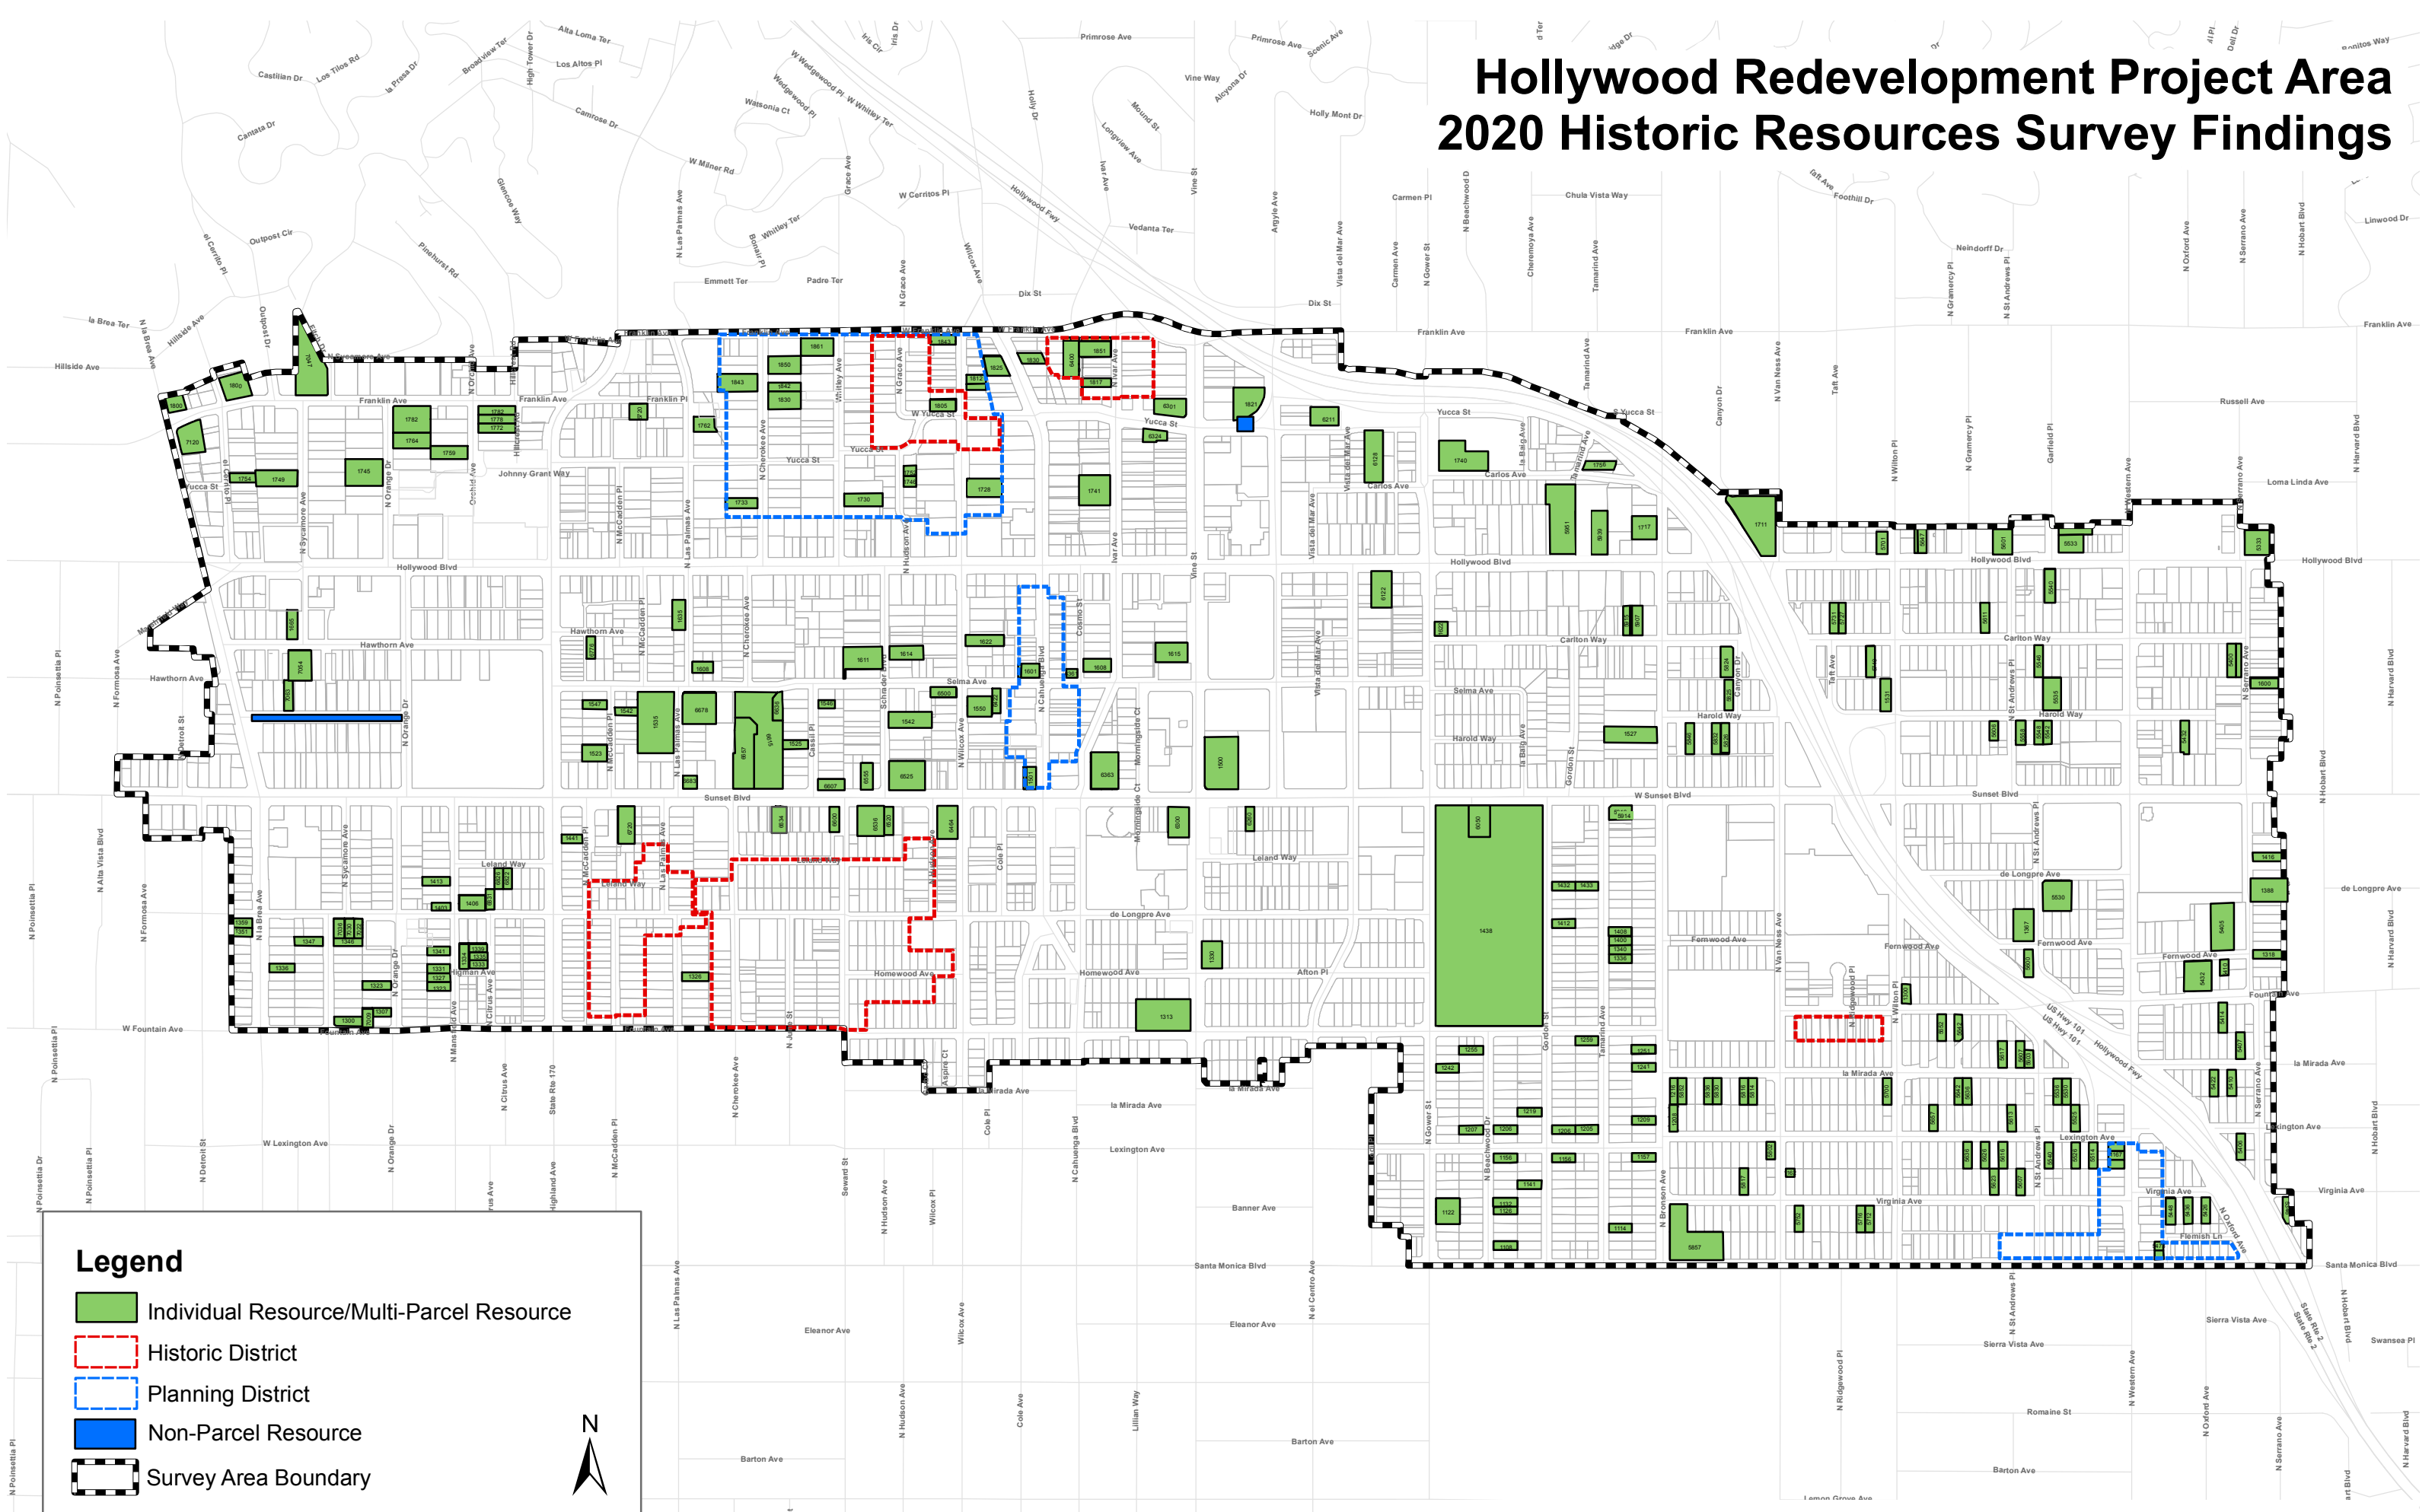

Hollywood Redevelopment Project Area 2020 Historic Resources Survey Findings

Legend

- Individual Resource/Multi-Parcel Resource
- Historic District
- Planning District
- Non-Parcel Resource
- Survey Area Boundary

Hollywood Redevelopment Project Area Designated Resources

Legend

Individually Listed Resources

- Listed in National Register (NR)
- Listed in California Register (CR)
- Listed as Historic-Cultural Monument (HCM)
- Listed as HCM and in NR
- Listed as HCM and in CR

Historic Districts

- National Register District
- California Register District
- Survey Area Boundary

Does not include designated resources that have been demolished

Hollywood Redevelopment Project Area

Designated Resources and 2020 Historic Resources Survey Findings

2019 Survey Findings

- Individual Resource/
Multi-Parcel Resource
- Historic District
- Planning District
- Non-Parcel Resource
- Survey Area Boundary

Does not include designated resources that have been demolished