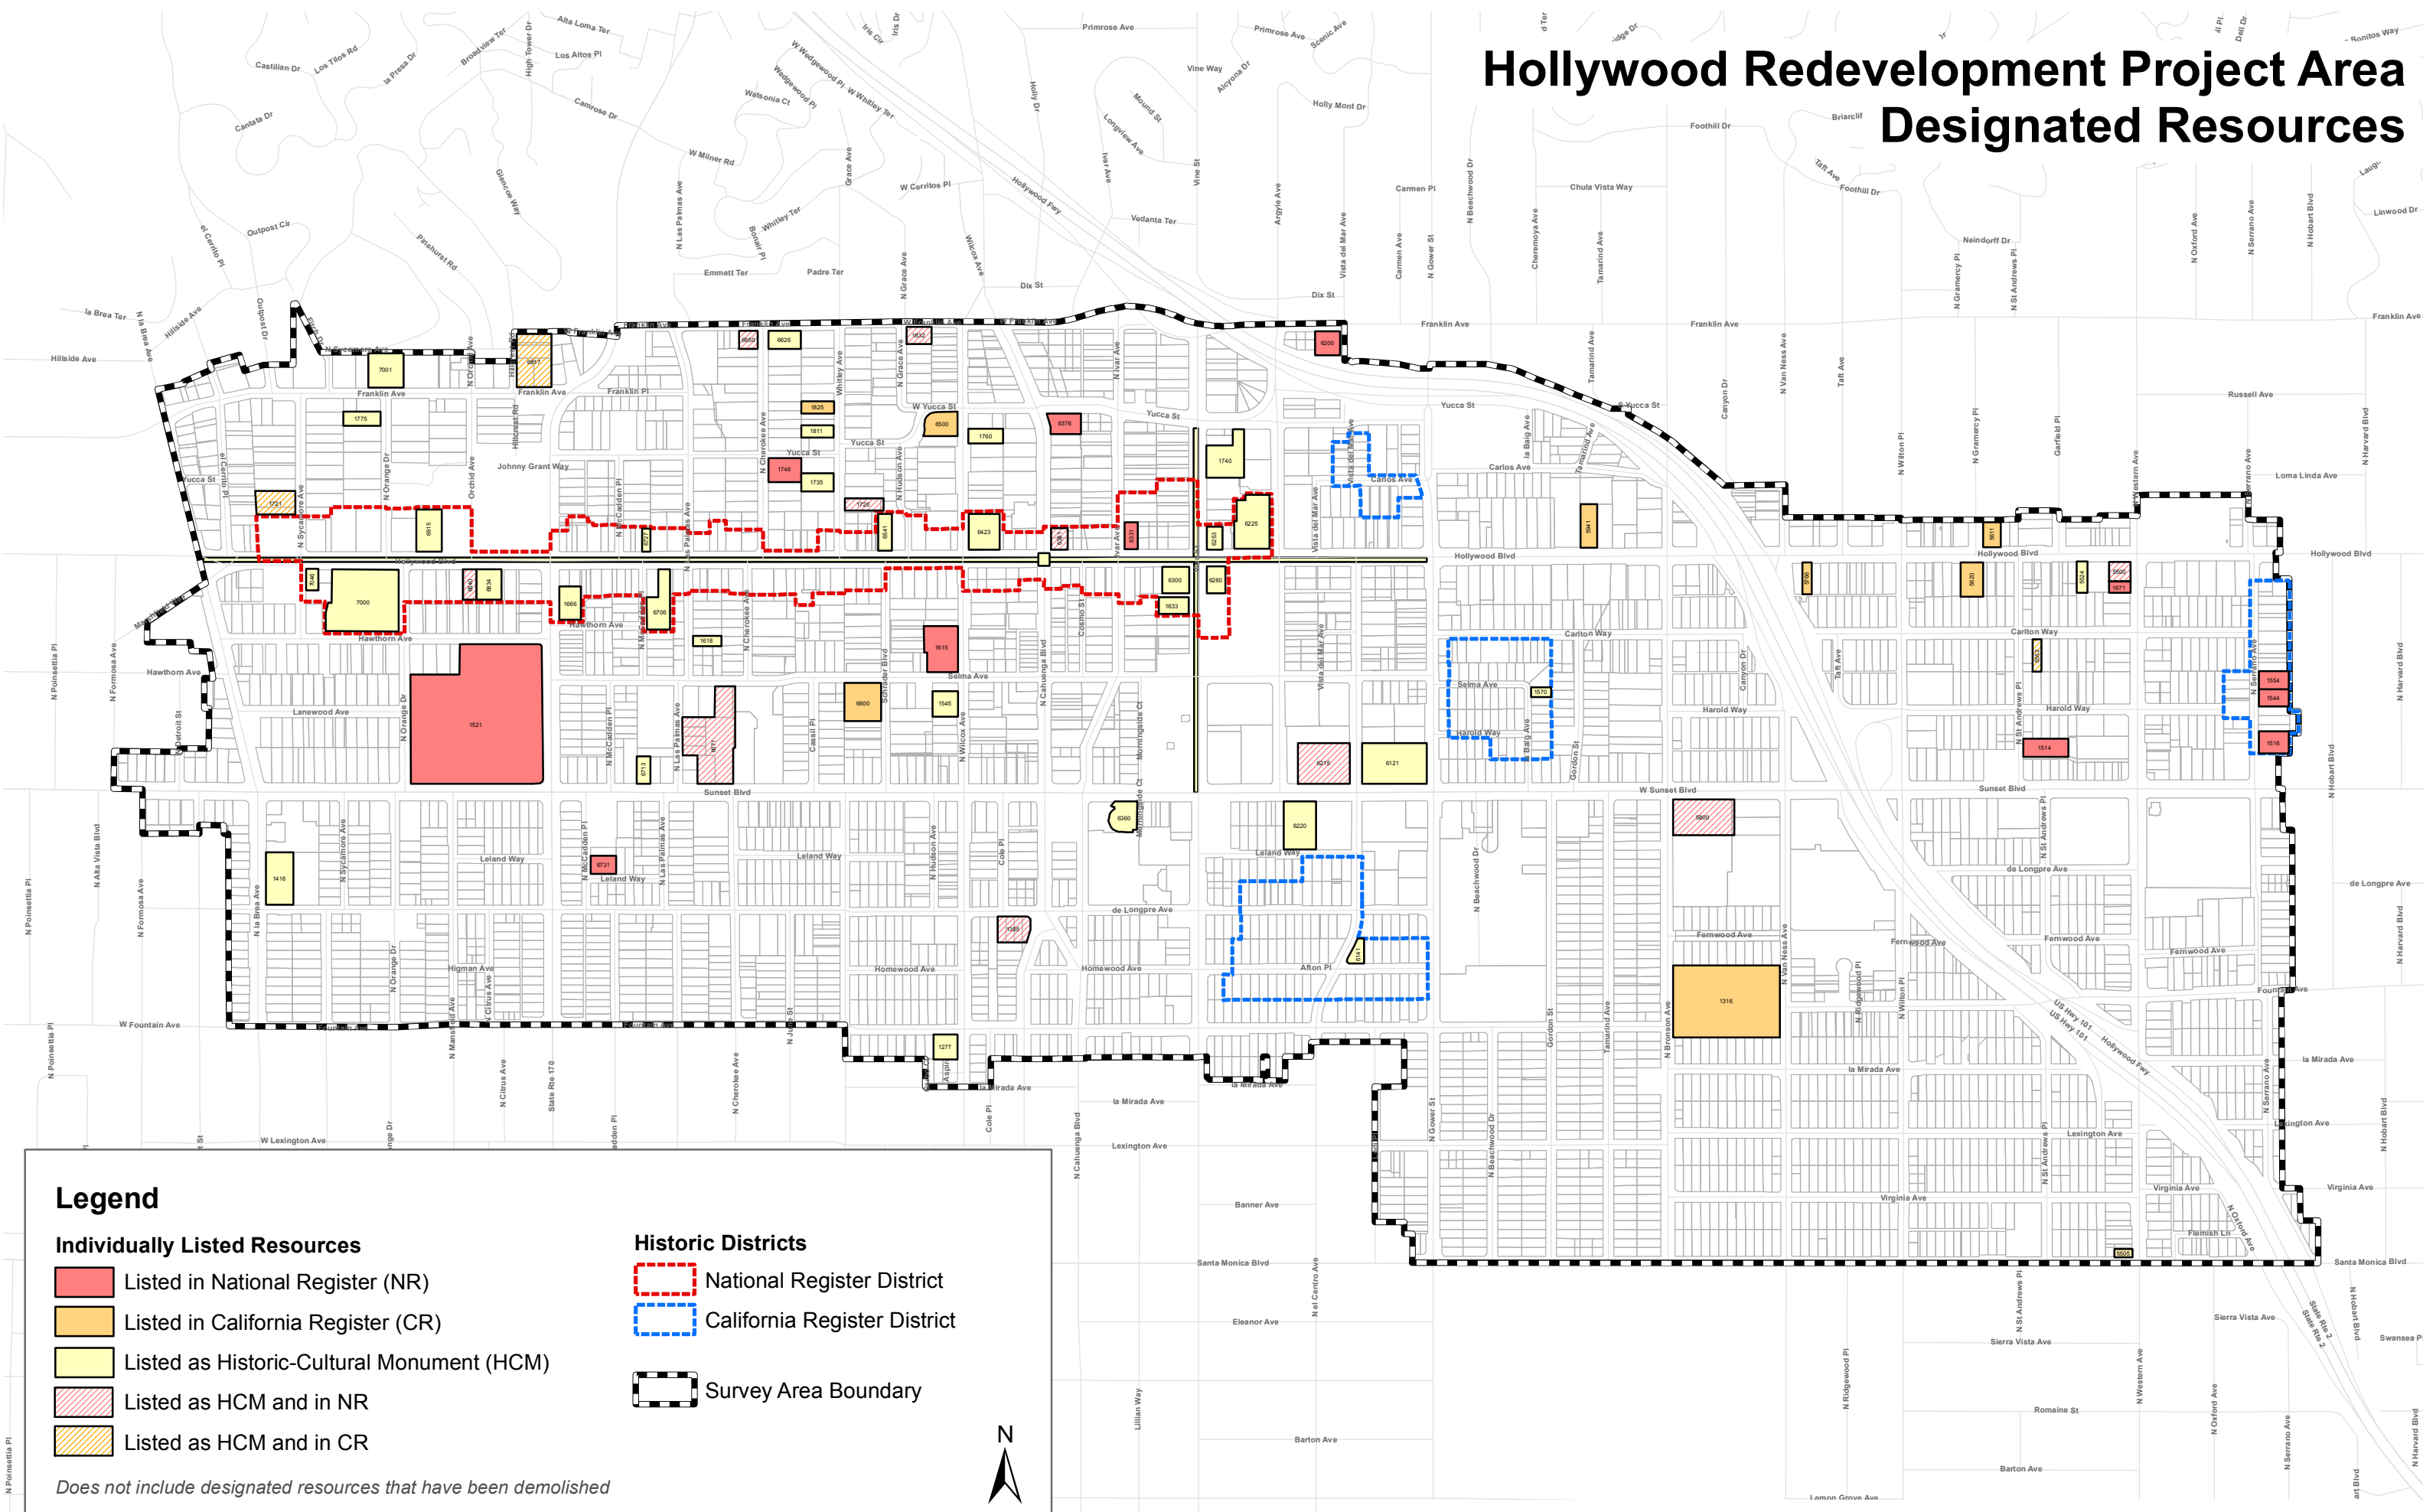

Hollywood Redevelopment Project Area 2020 Historic Resources Survey Findings

Legend

- Individual Resource/Multi-Parcel Resource
- Historic District
- Planning District
- Non-Parcel Resource
- Survey Area Boundary

Hollywood Redevelopment Project Area Designated Resources

Legend

Individually Listed Resources

- Listed in National Register (NR)
- Listed in California Register (CR)
- Listed as Historic-Cultural Monument (HCM)
- Listed as HCM and in NR
- Listed as HCM and in CR

Historic Districts

- National Register District
- California Register District
- Survey Area Boundary

Does not include designated resources that have been demolished

Hollywood Redevelopment Project Area

Designated Resources and 2020 Historic Resources Survey Findings

2019 Survey Findings

- Individual Resource/
Multi-Parcel Resource
- Historic District
- Planning District
- Non-Parcel Resource
- Survey Area Boundary

Does not include designated resources that have been demolished