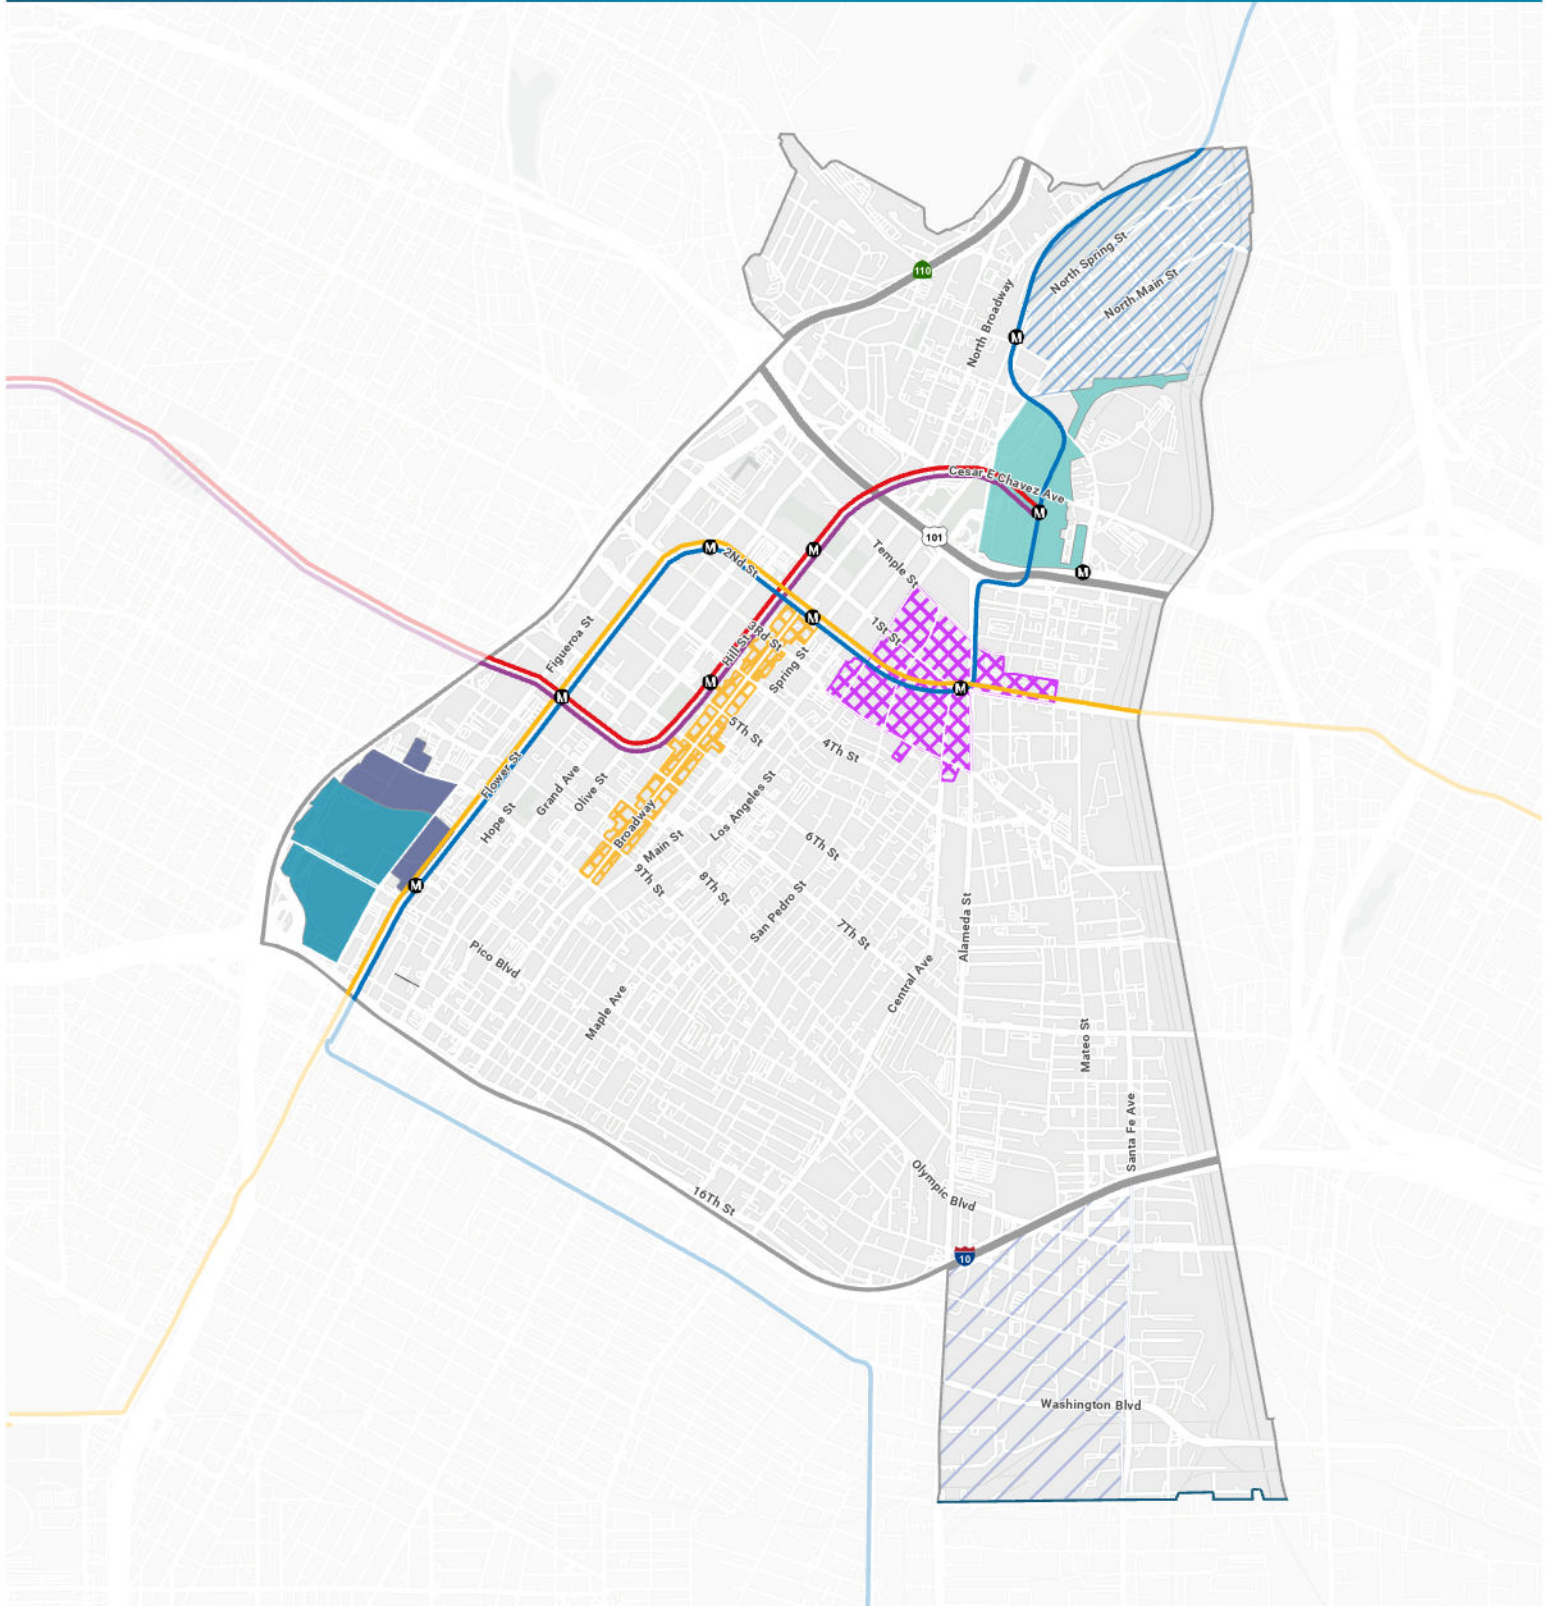

Specific Plan and Overlay Areas

Downtown Community Plan Area

Specific Plan

- Alameda District
- Convention Center and Arena
- Cornfield / Arroyo Seco
- Los Angeles Sports And Entertainment District
- South Los Angeles Alcohol Sales

Overlay

- Broadway
- Little Tokyo
- Community Plan Boundary
- City Boundary