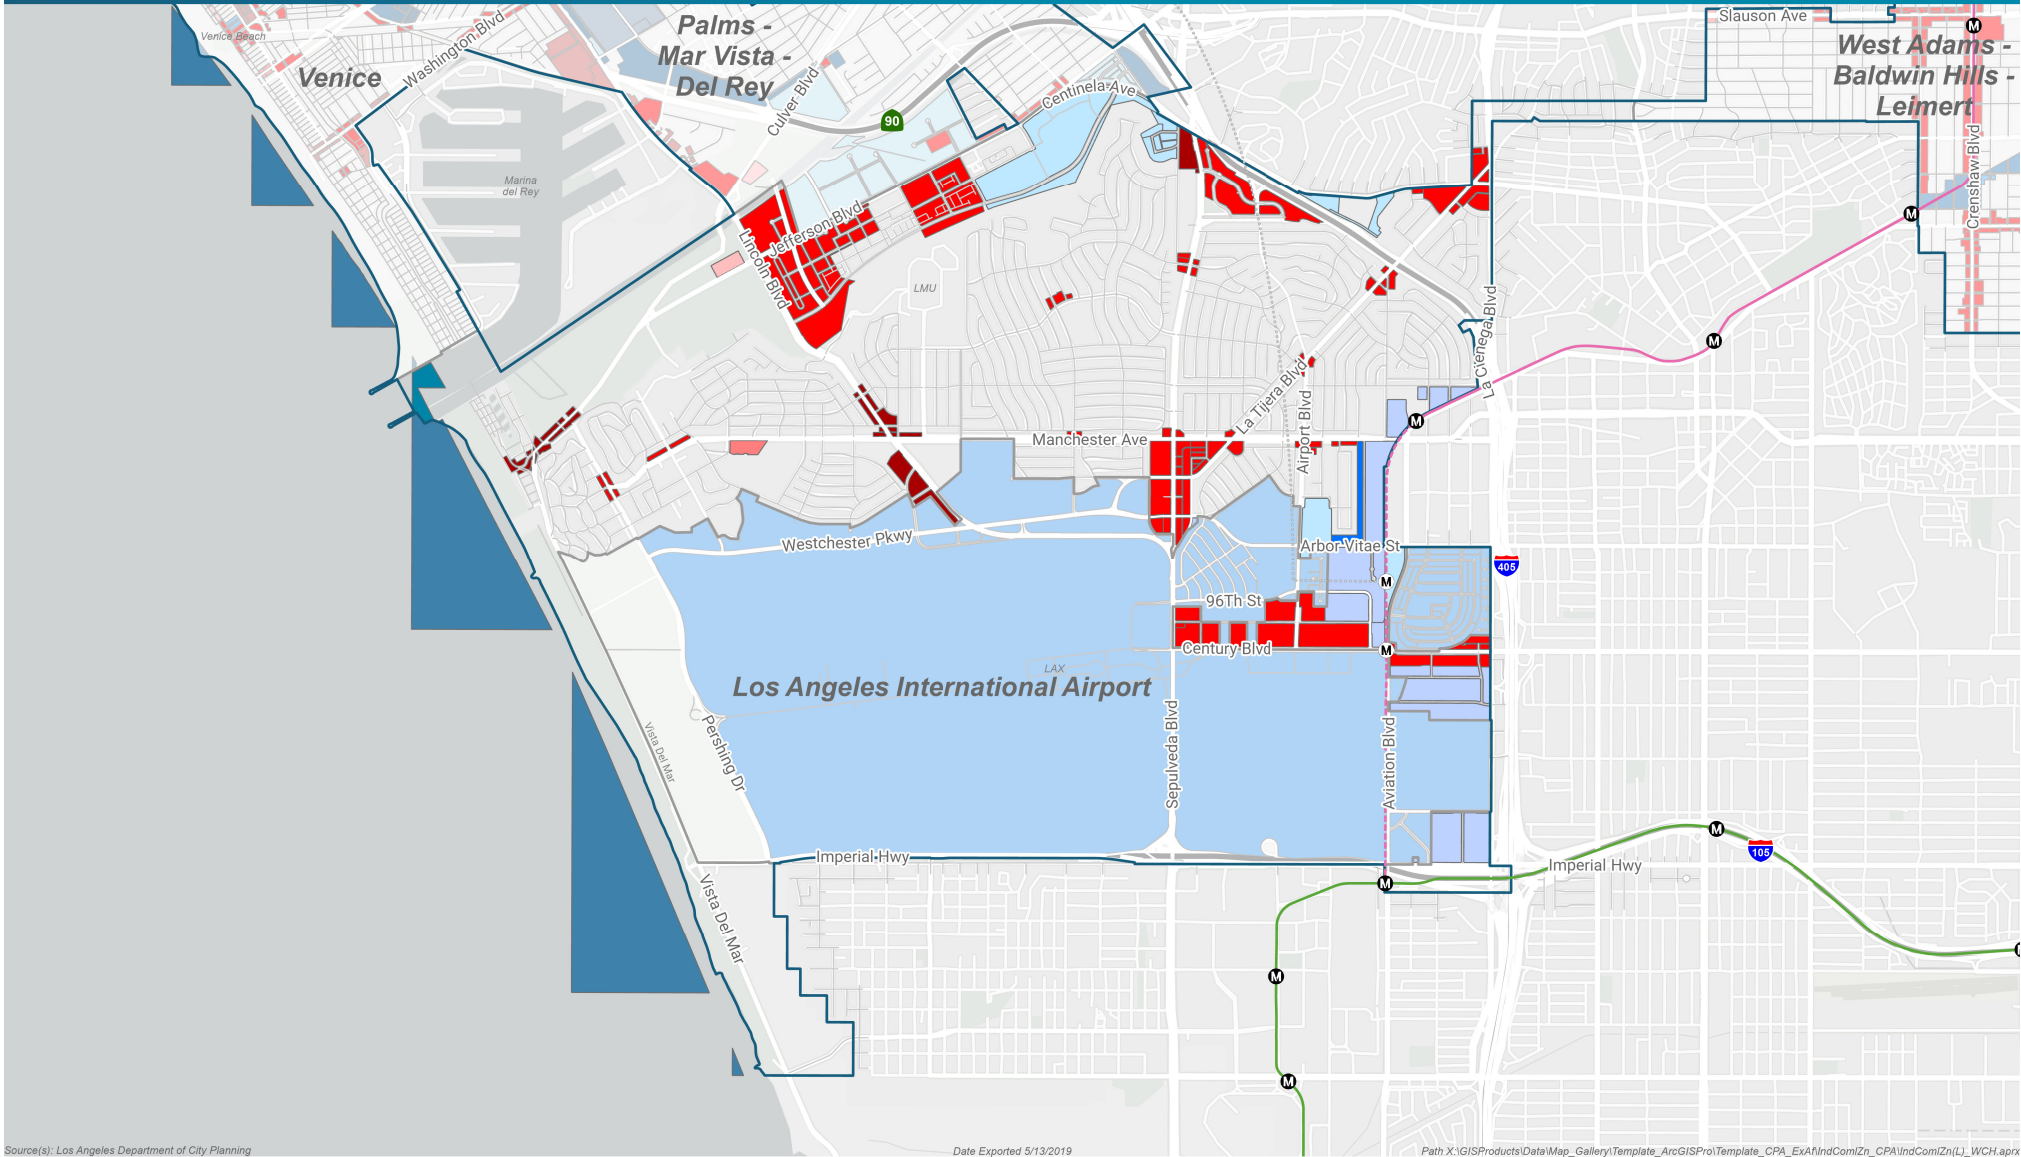

Commercial & Industrial Zoning

Westchester - Playa del Rey Community Plan Area

Date Exported 5/13/2019

Commercial	C5	Industrial	MR2	Hybrid Industrial	Community Plan Boundary
C1; C1(PV)	CR; CR(PKM)	M(PV); M1	CM; CM(GM); CM(UV)	HJ(EC)	City Boundary
C1.5	WC	M2; M2(PV)	OTHER (LAX)	HR(EC)	
C2; C2(PV)	Other	M3		NI(EC)	
C4; C4(OX)		MR1