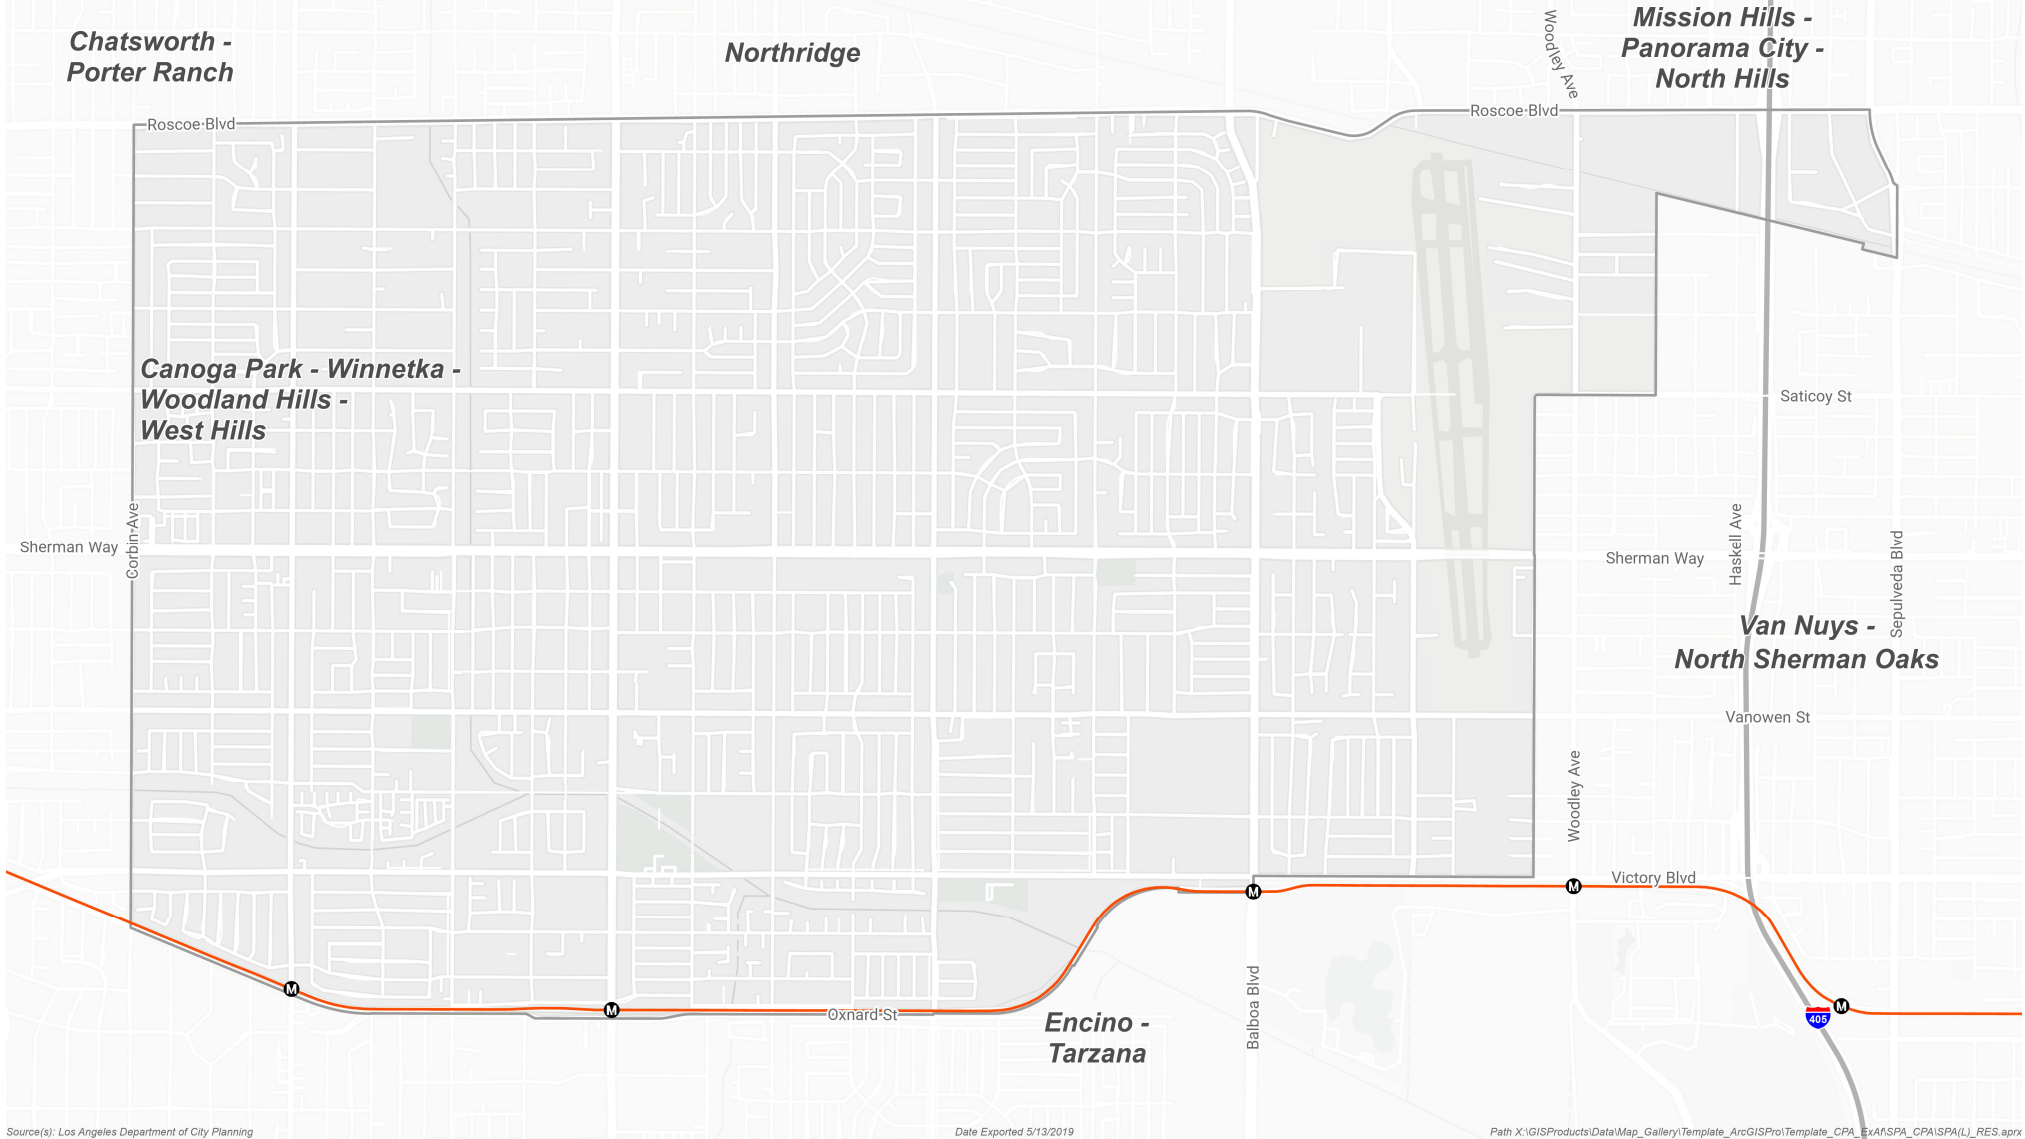

Specific Plan Areas

Reseda - West Van Nuys Community Plan Area

Date Exported 5/13/2019

- Community Plan Boundary
- City Boundary