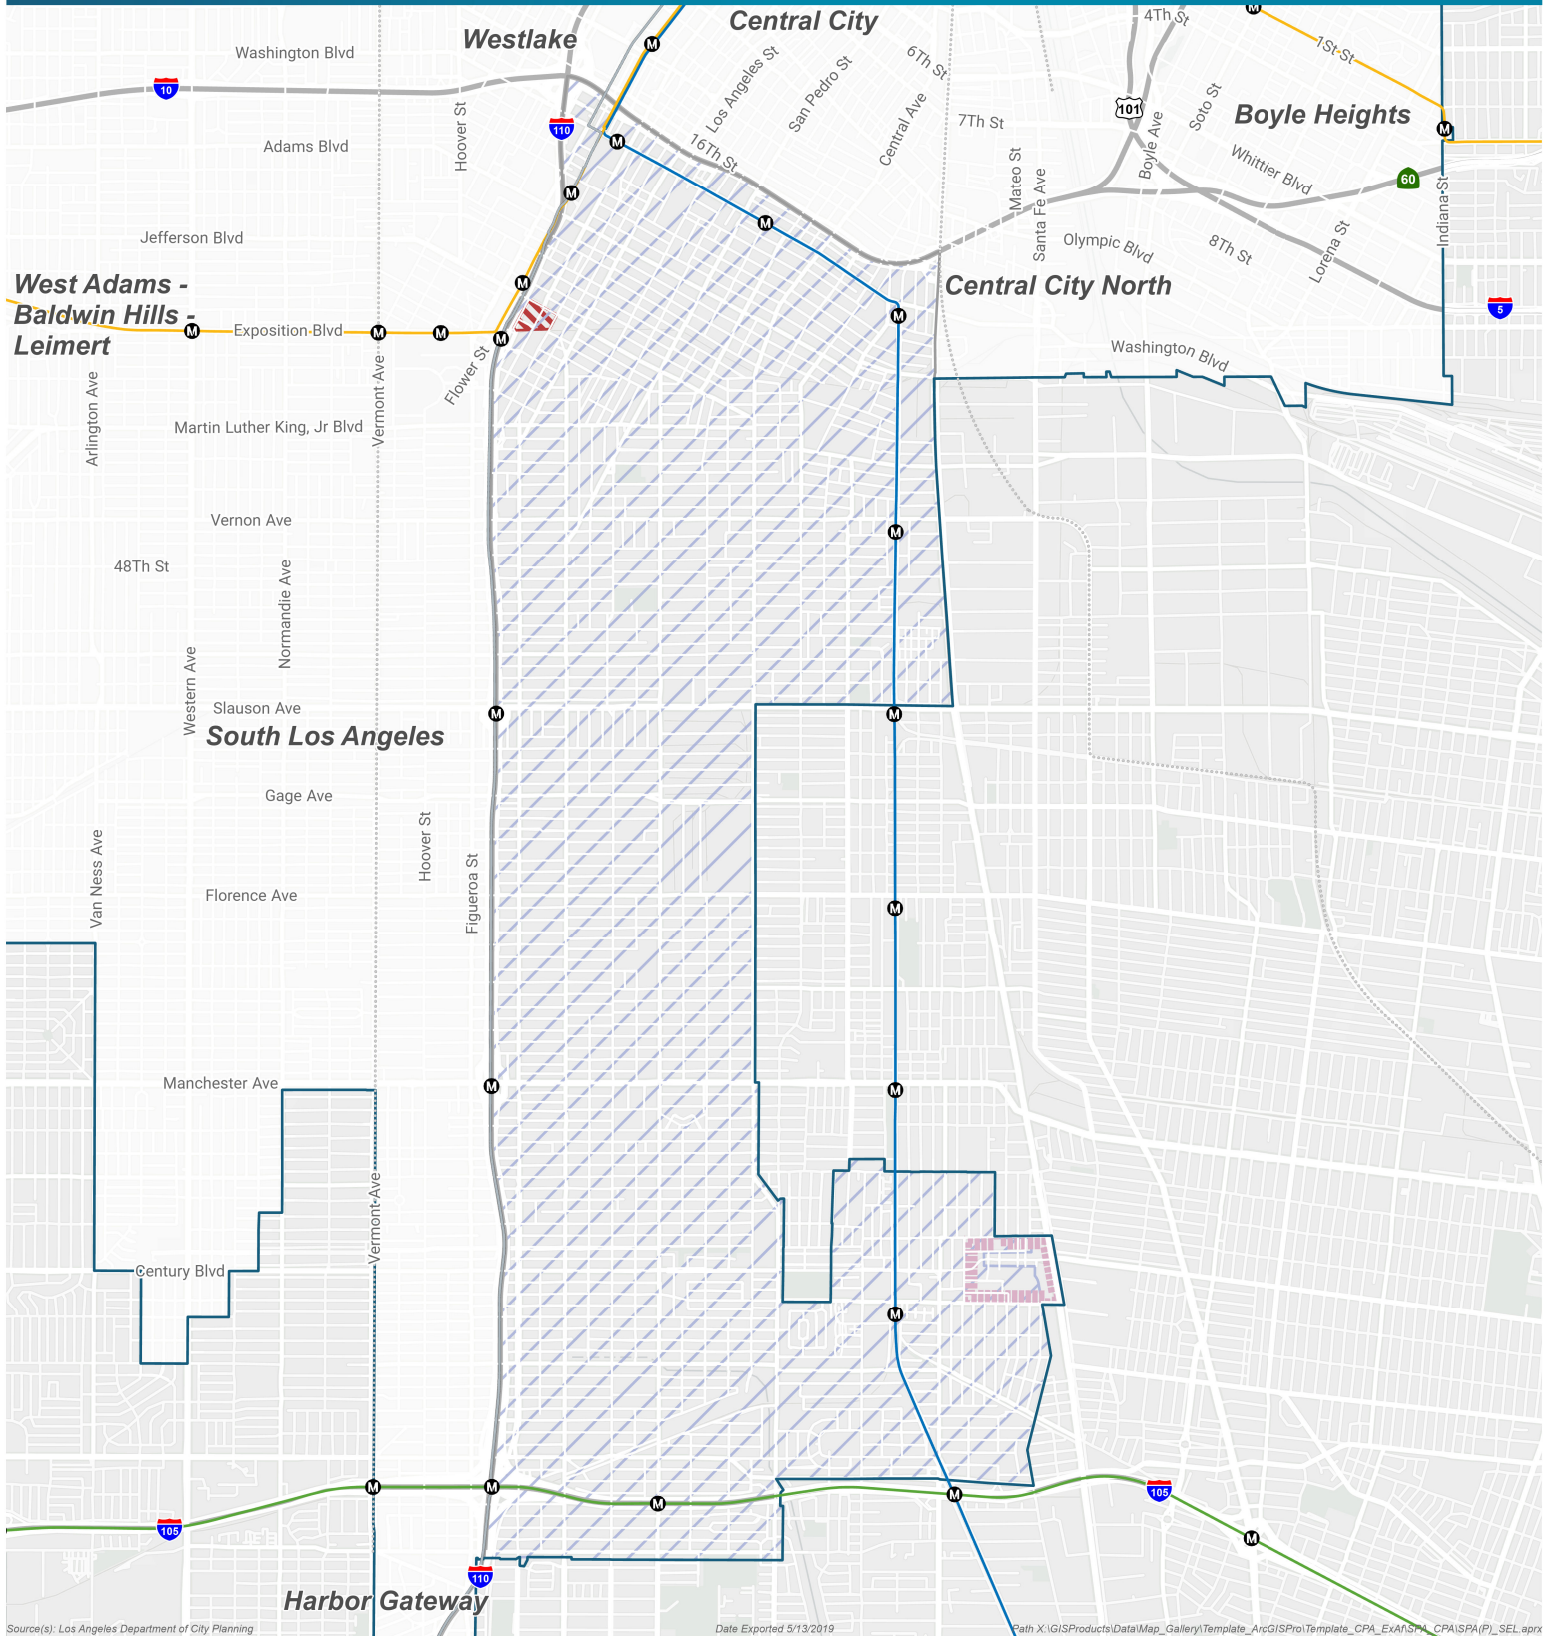

Specific Plan Areas

Southeast Los Angeles Community Plan Area

Date Exported 5/13/2019

- Jordan Downs Urban Village
- South Los Angeles Alcohol Sales
- University Of Southern California University Park Campus
- Community Plan Boundary
- City Boundary