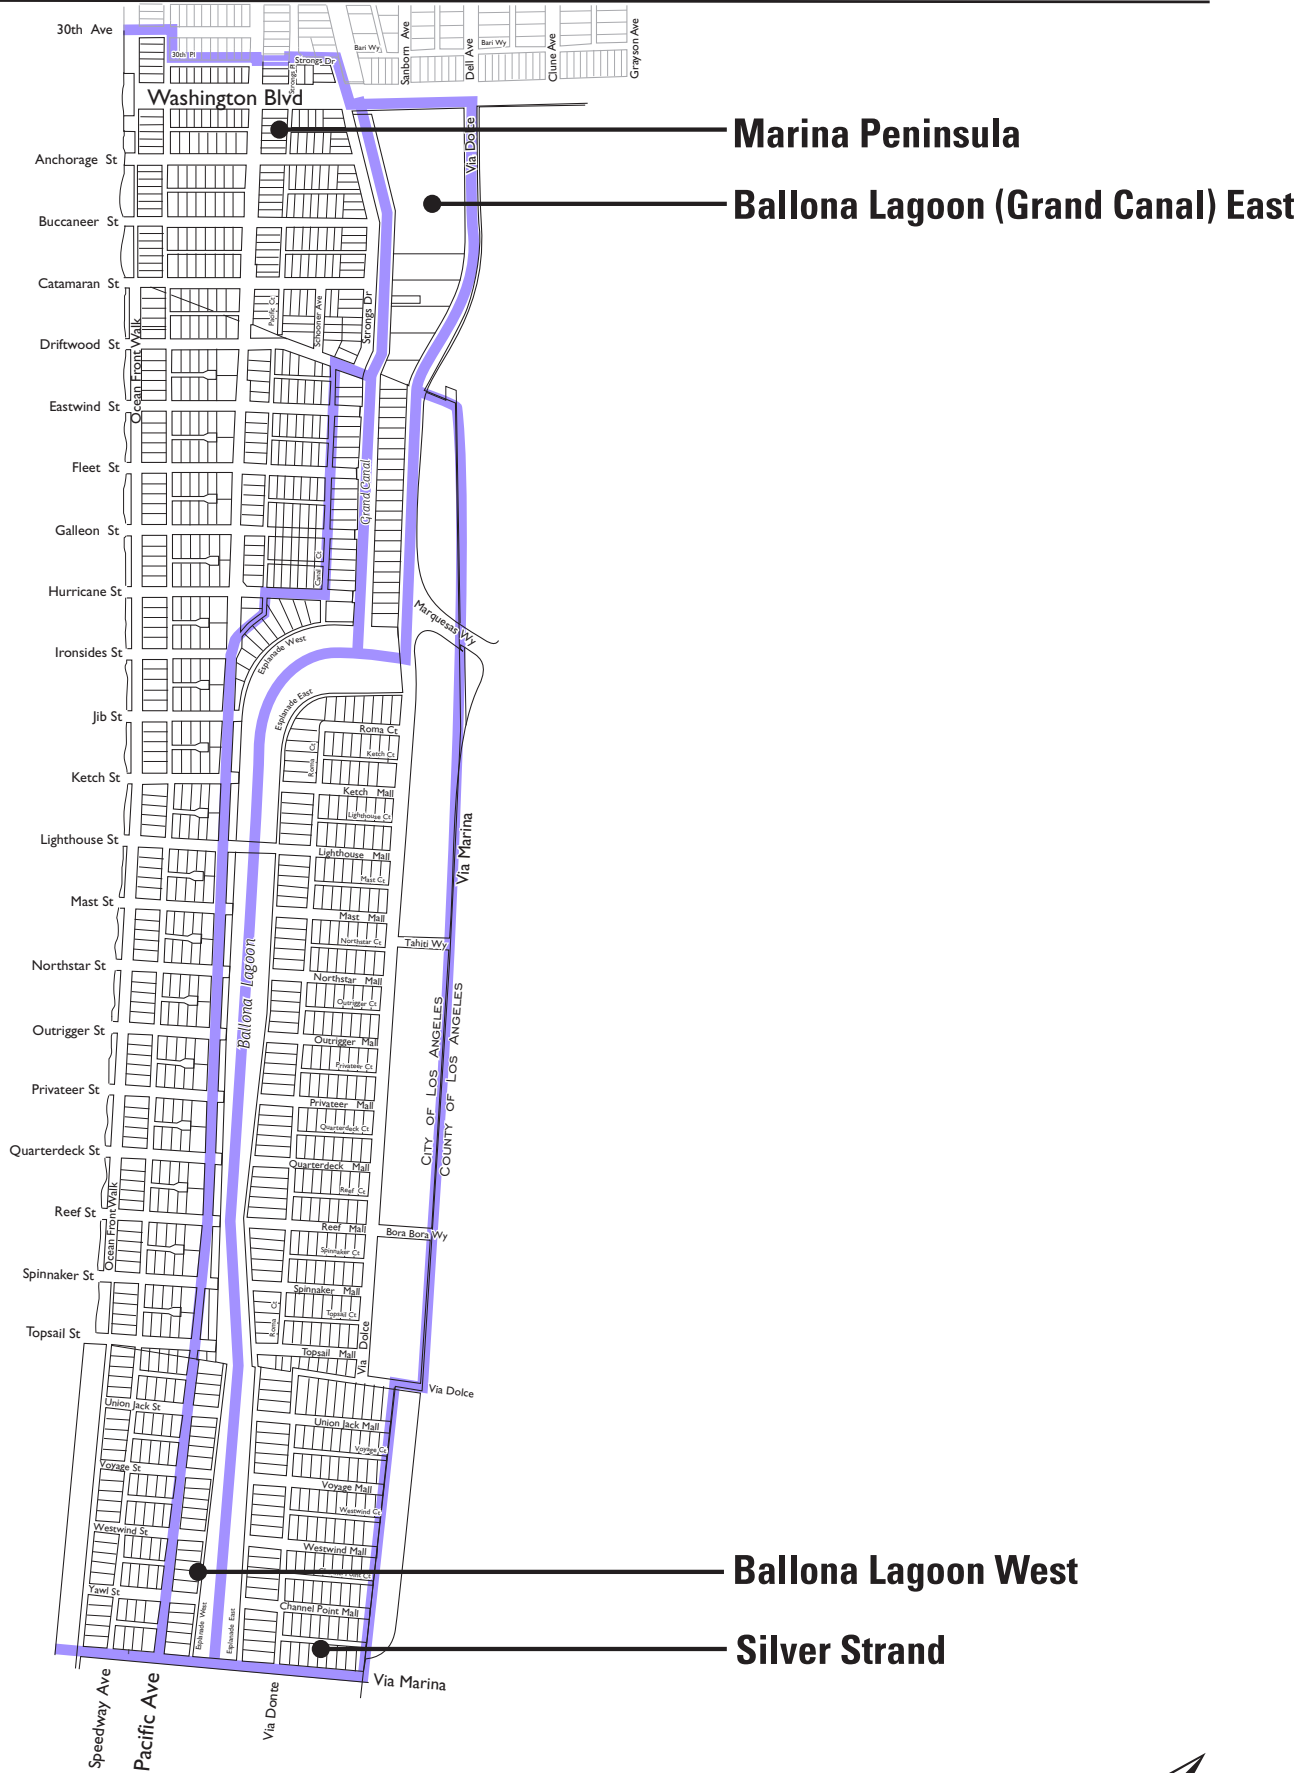

Exhibit 2
Venice Coastal Zone
Subareas

Oakwood
Millwood
Southeast Venice

Oxford Triangle

Ballona Lagoon (Grand Canal) East

Marina Peninsula

Ballona Lagoon West

Silver Strand

North Venice

Venice Canals

Exhibit 4

**Subarea: Marina Peninsula • Silver Strand •
Ballona Lagoon West • Ballona Lagoon (Grand Canal) East**

Exhibit 5a
Subarea: North Venice • Venice Canals

Exhibit 5b
Subarea: North Venice • Venice Canals

Exhibit 6a
Subarea: Oakwood • Milwood • Southeast Venice

Exhibit 6b
Subarea: Oakwood • Milwood • Southeast Venice

Exhibit 7
Subarea: Oxford Triangle