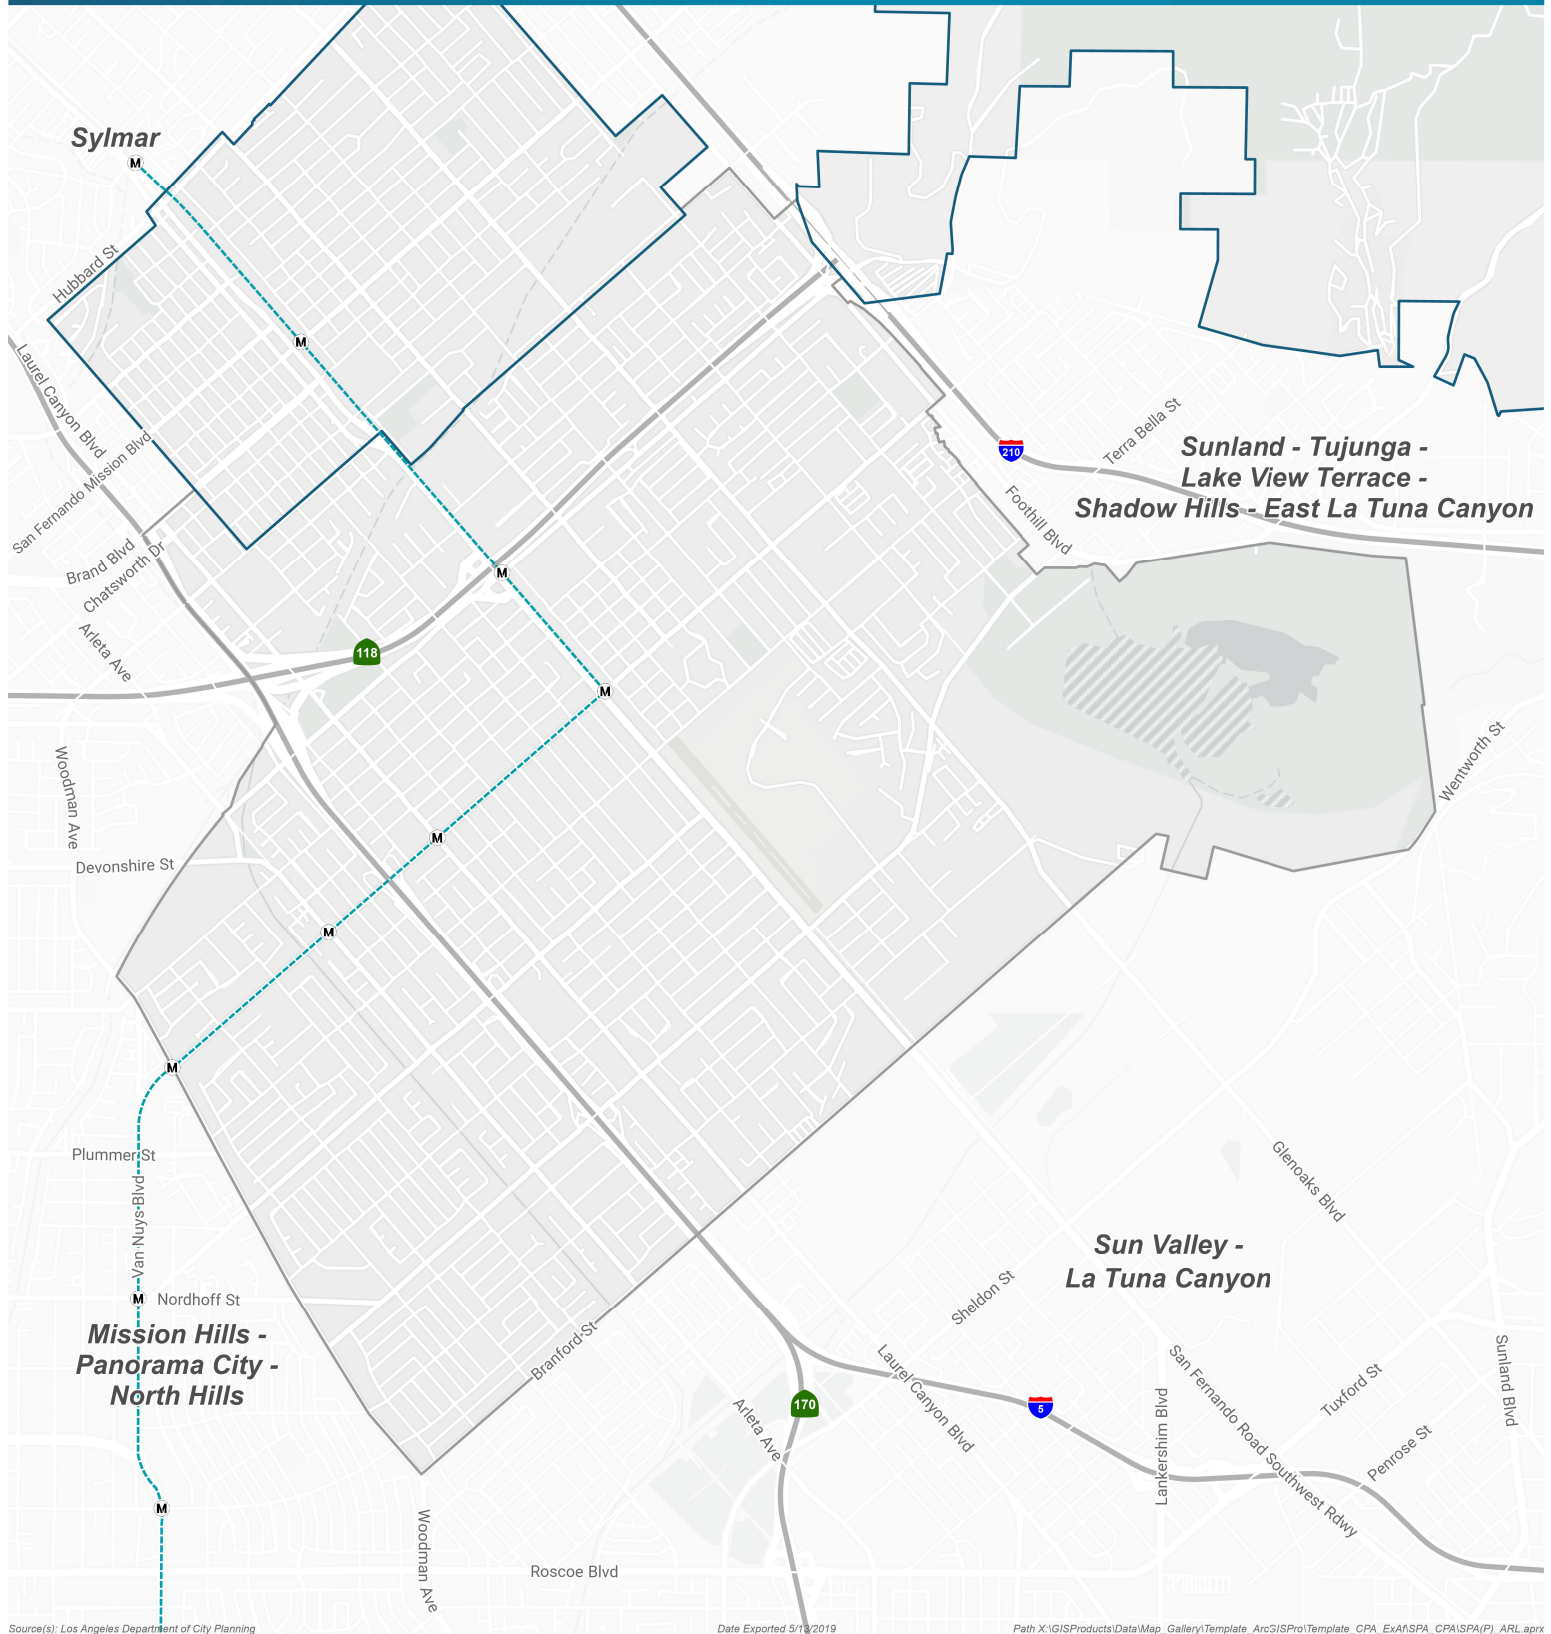

Specific Plan Areas

Arleta - Pacoima Community Plan Area

Date Exported 5/13/2019

- Community Plan Boundary
- City Boundary